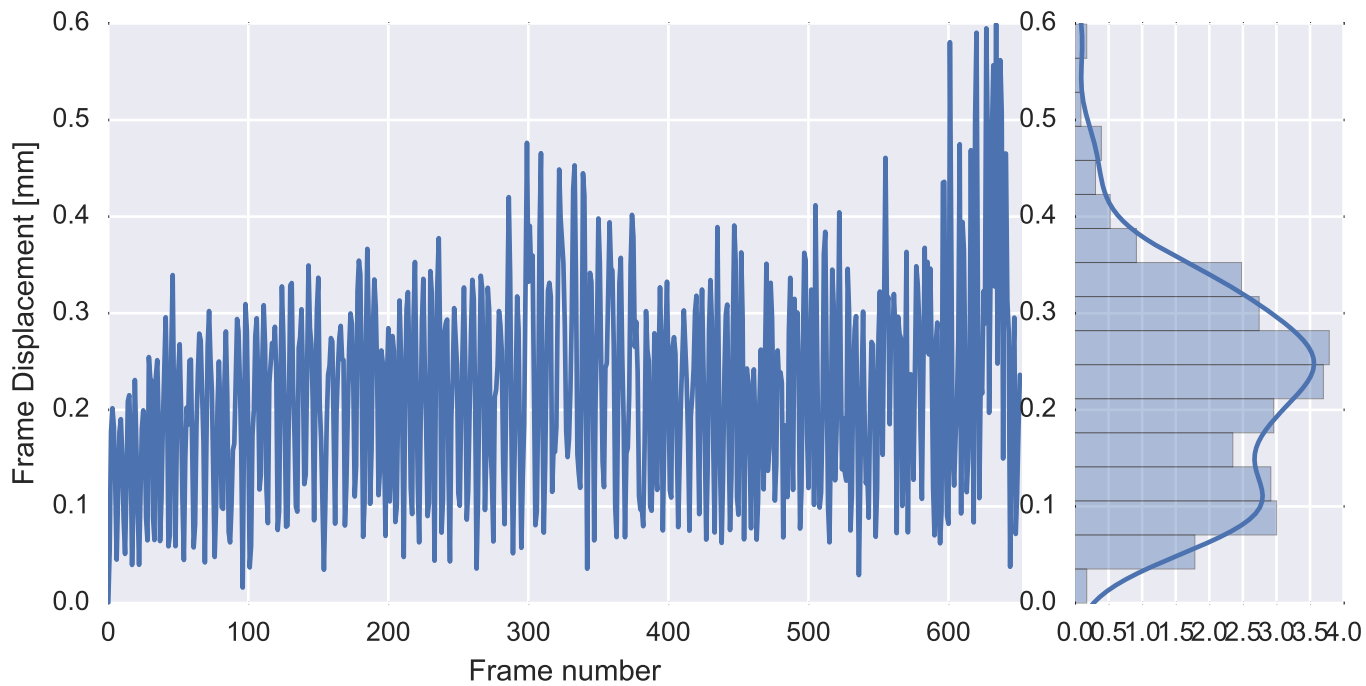

Mean EPI

motion

fieldmap correction

coregistration