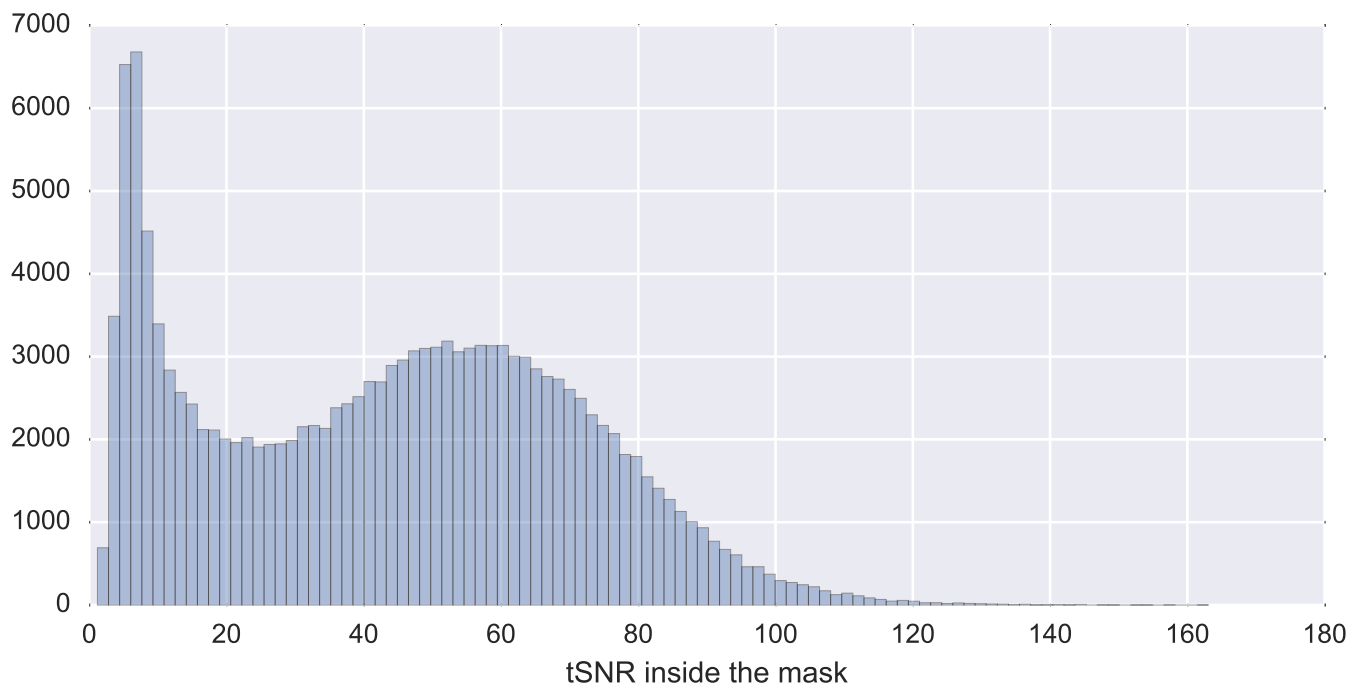

Mean EPI

motion

fieldmap correction

coregistration