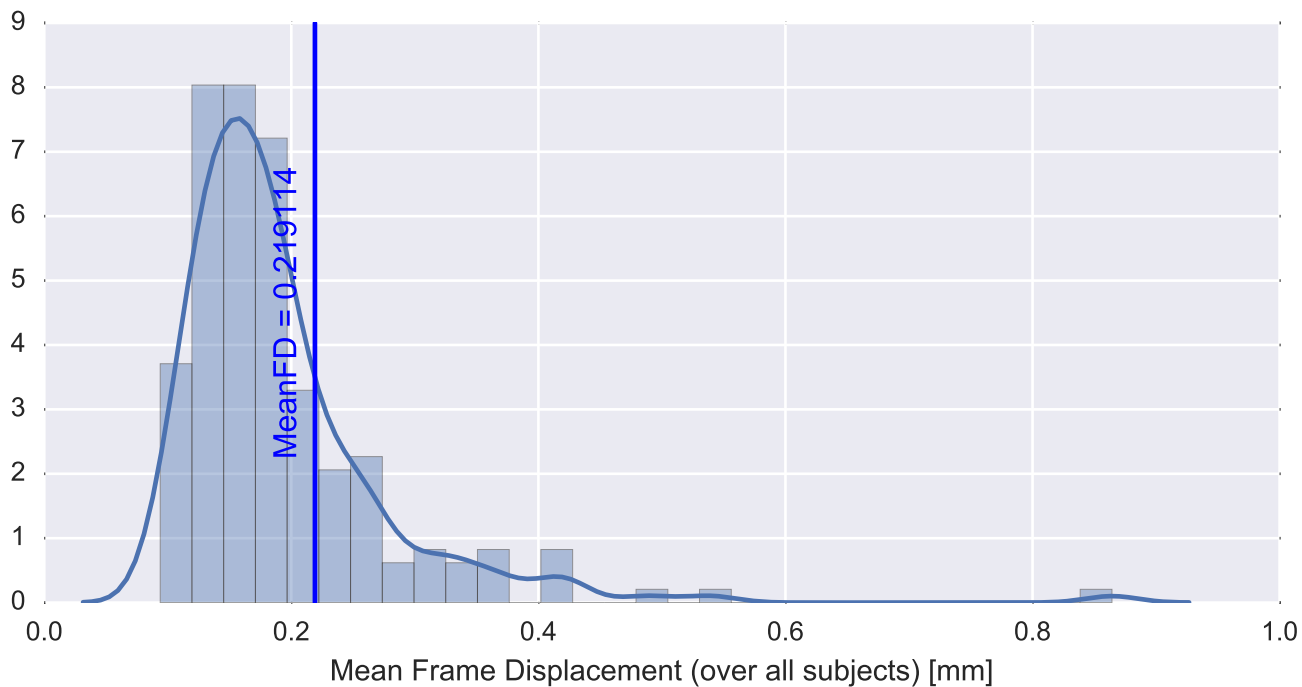

Mean EPI

motion

fieldmap correction

coregistration