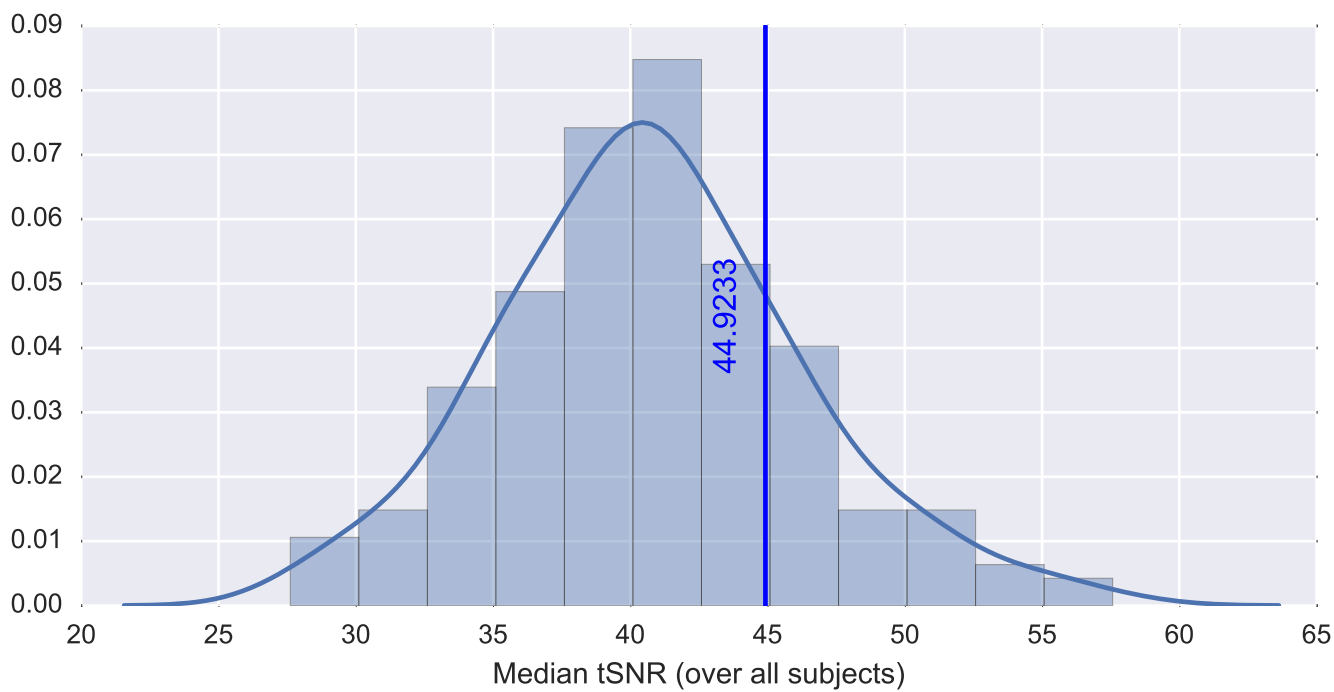

Mean EPI

motion

fieldmap correction

coregistration