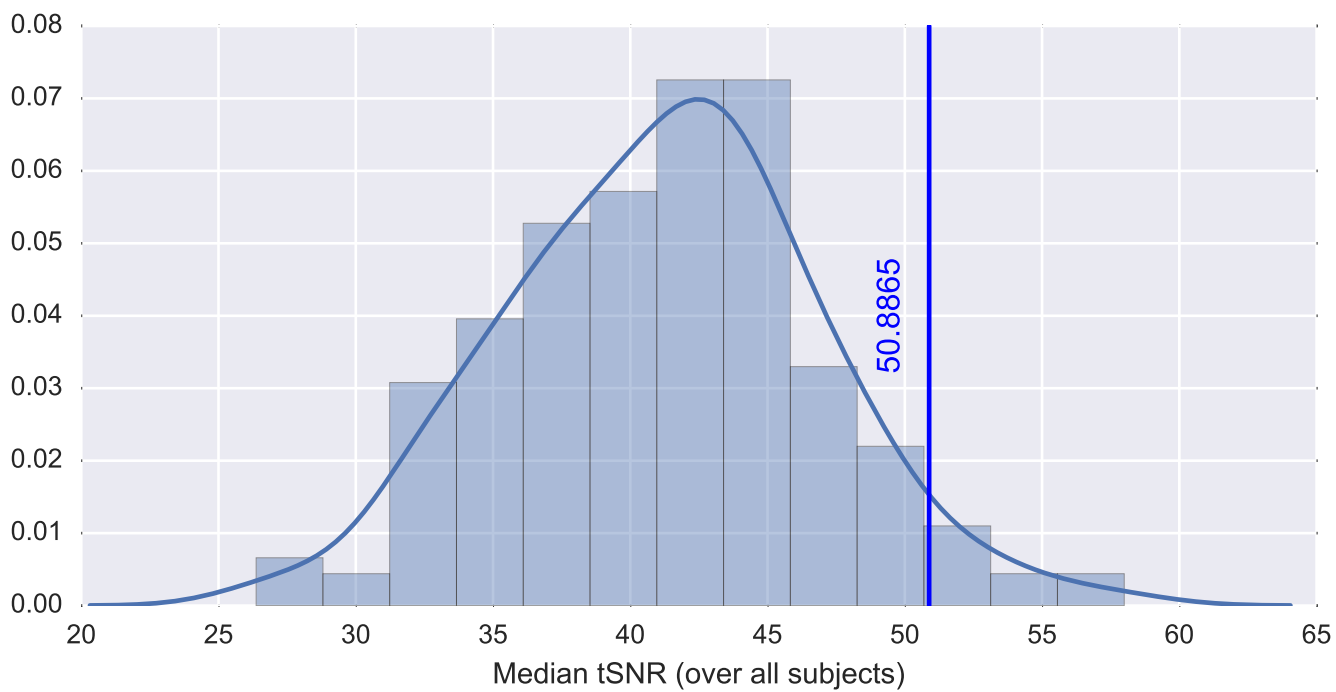

Brain mask

tSNR

motion

fieldmap correction

coregistration