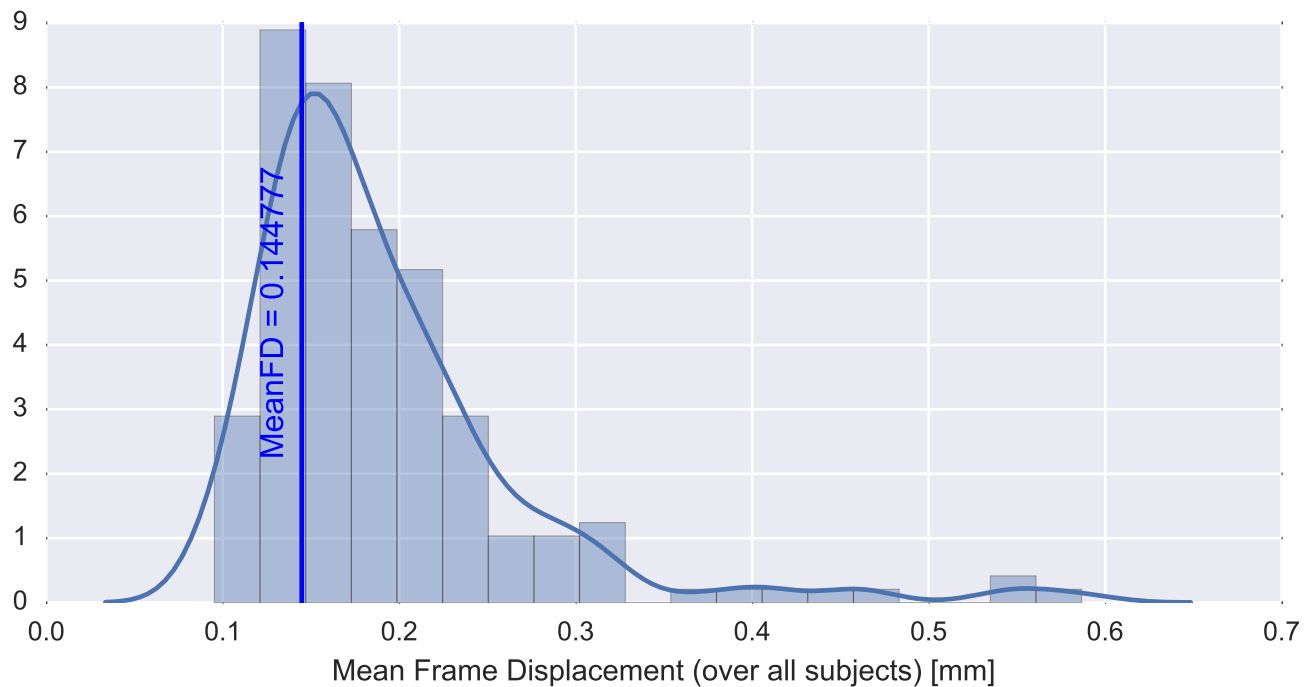

Brain mask

tSNR

motion

fieldmap correction

coregistration