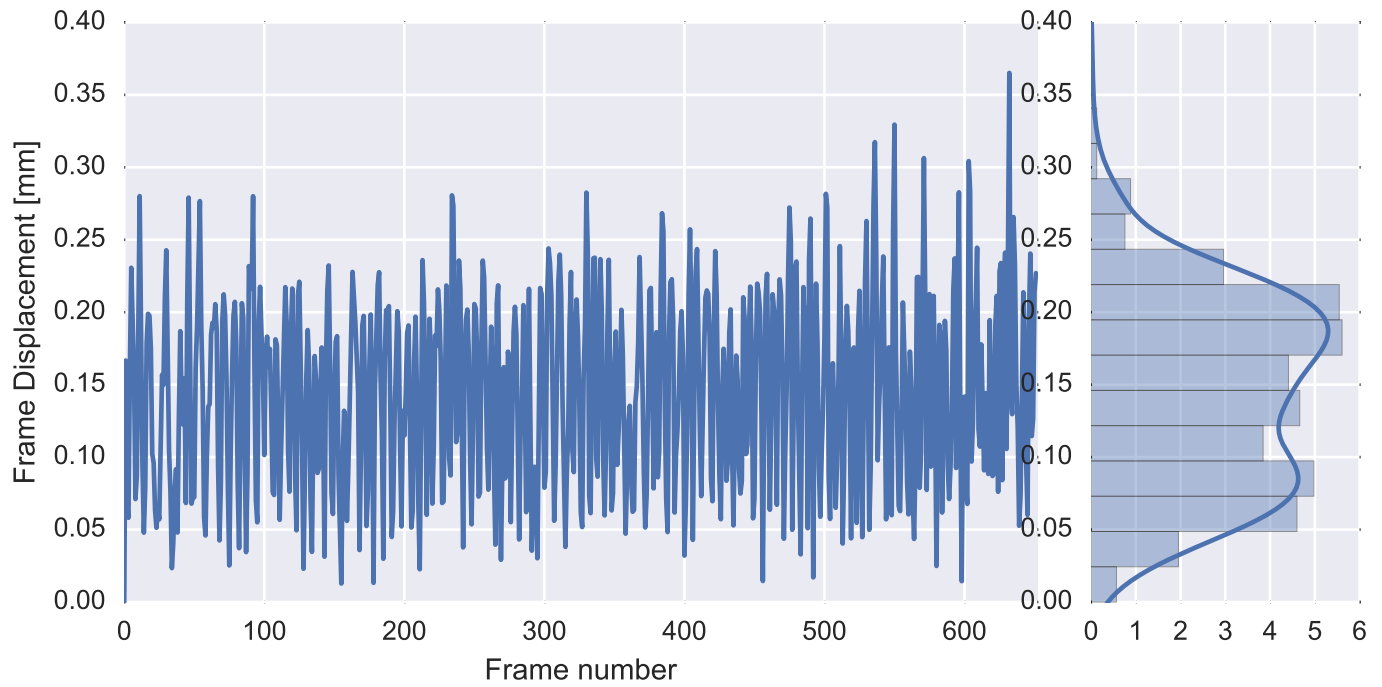

Brain mask

tSNR

motion

fieldmap correction

coregistration