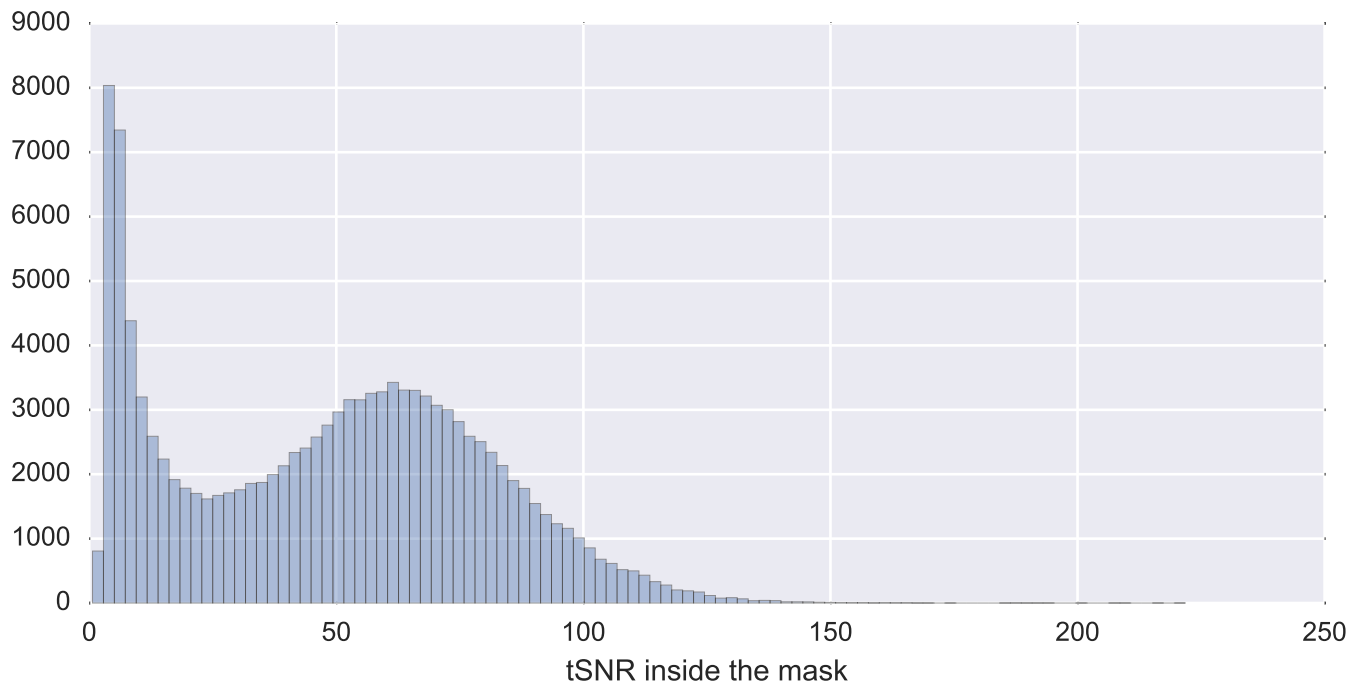

Brain mask

tSNR

motion

fieldmap correction

coregistration