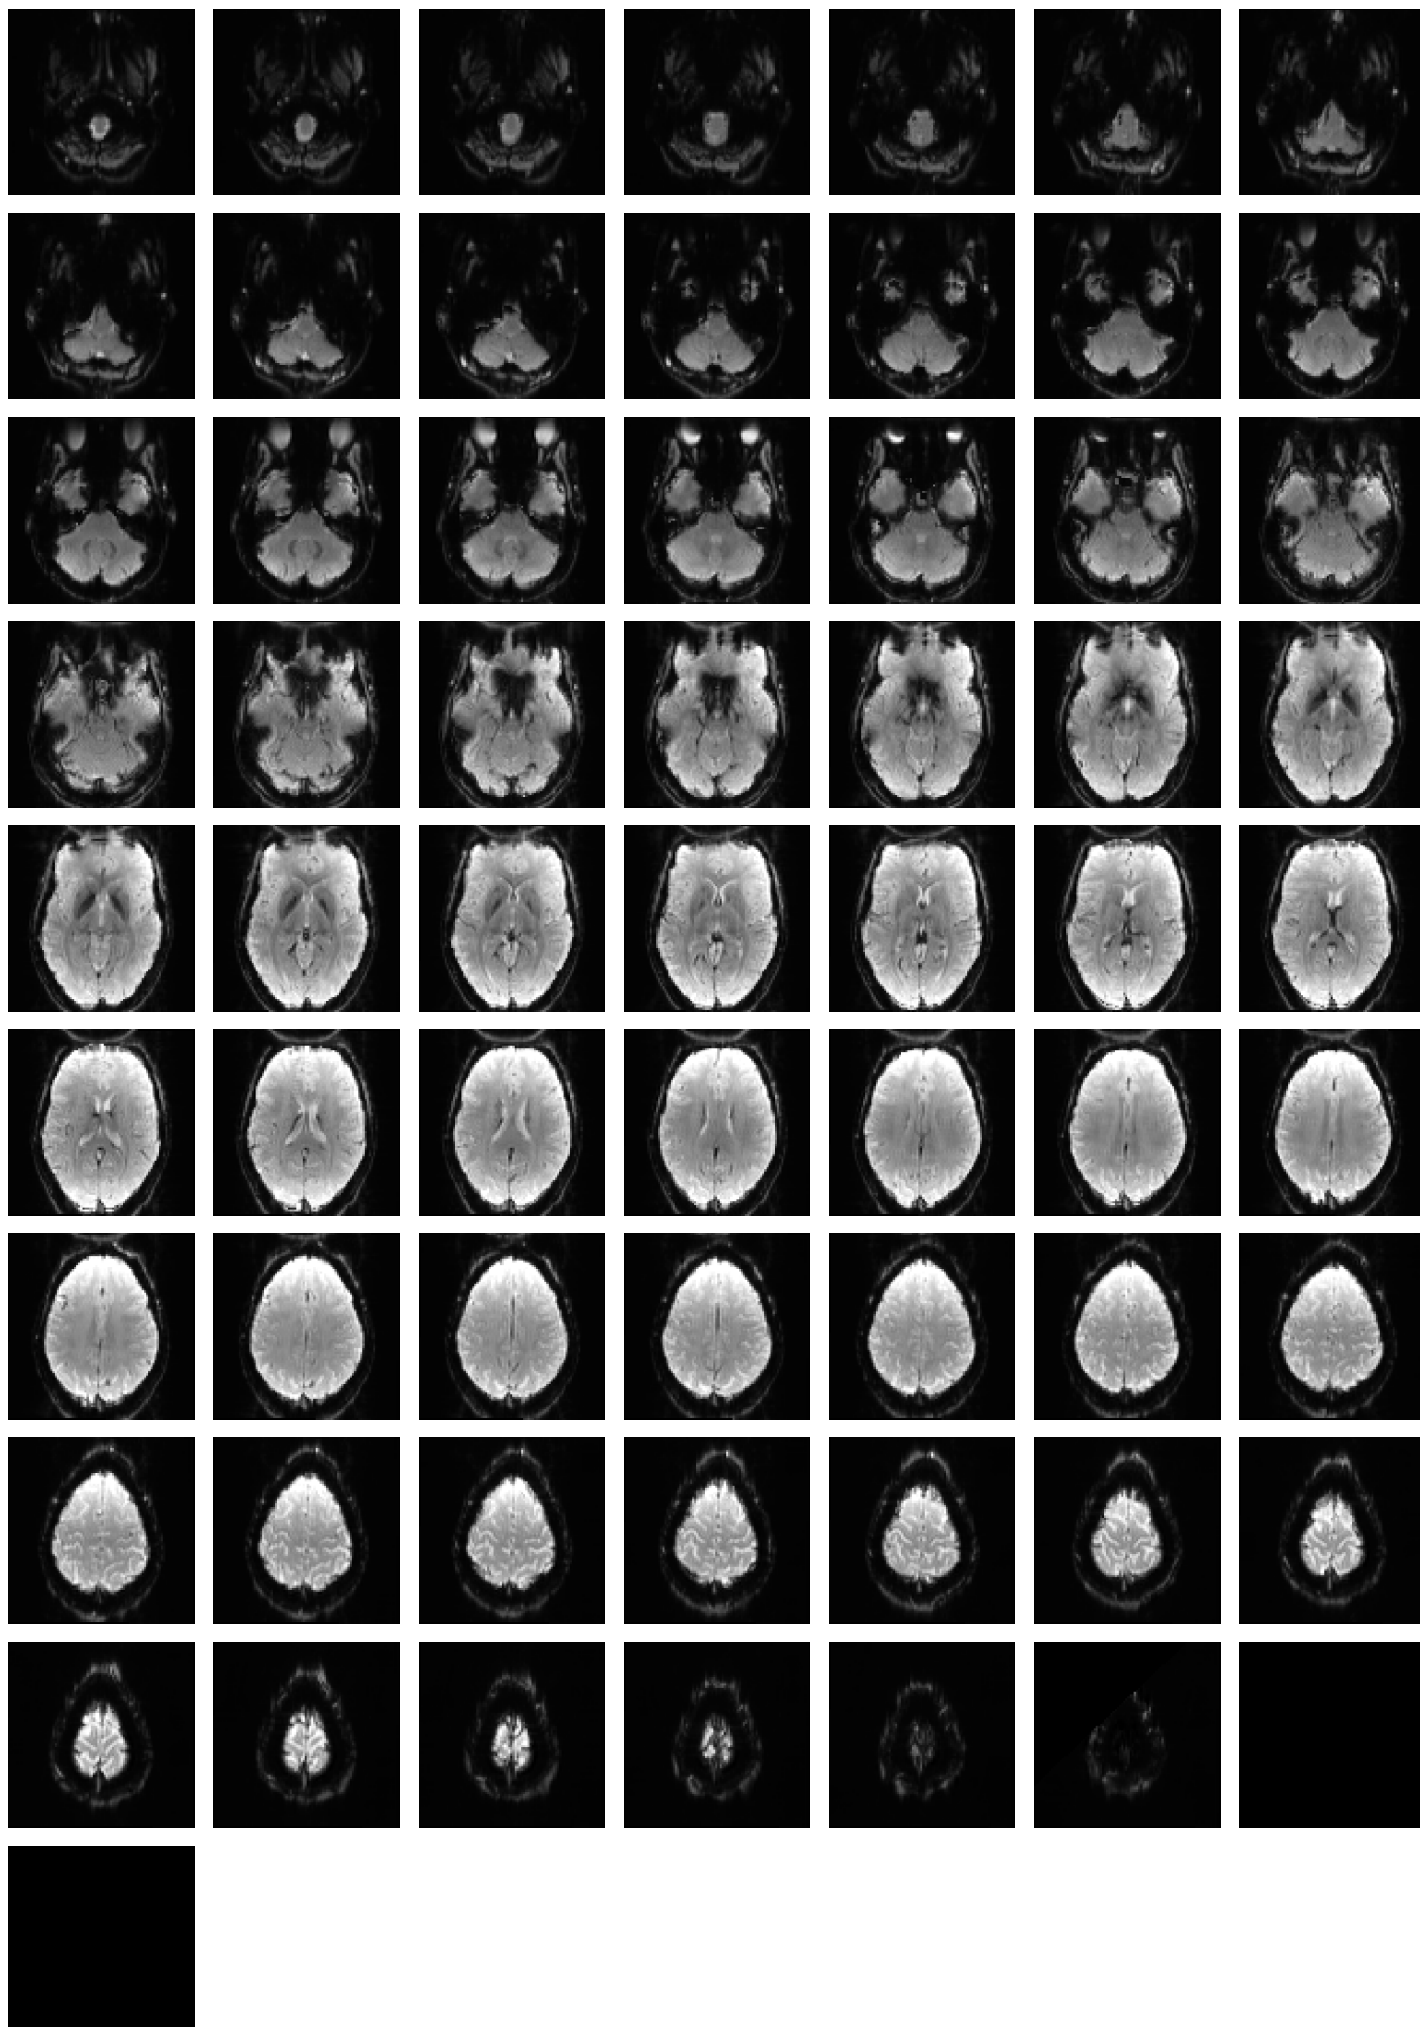

Mean EPI

Brain mask

tSNR

motion

fieldmap correction

coregistration