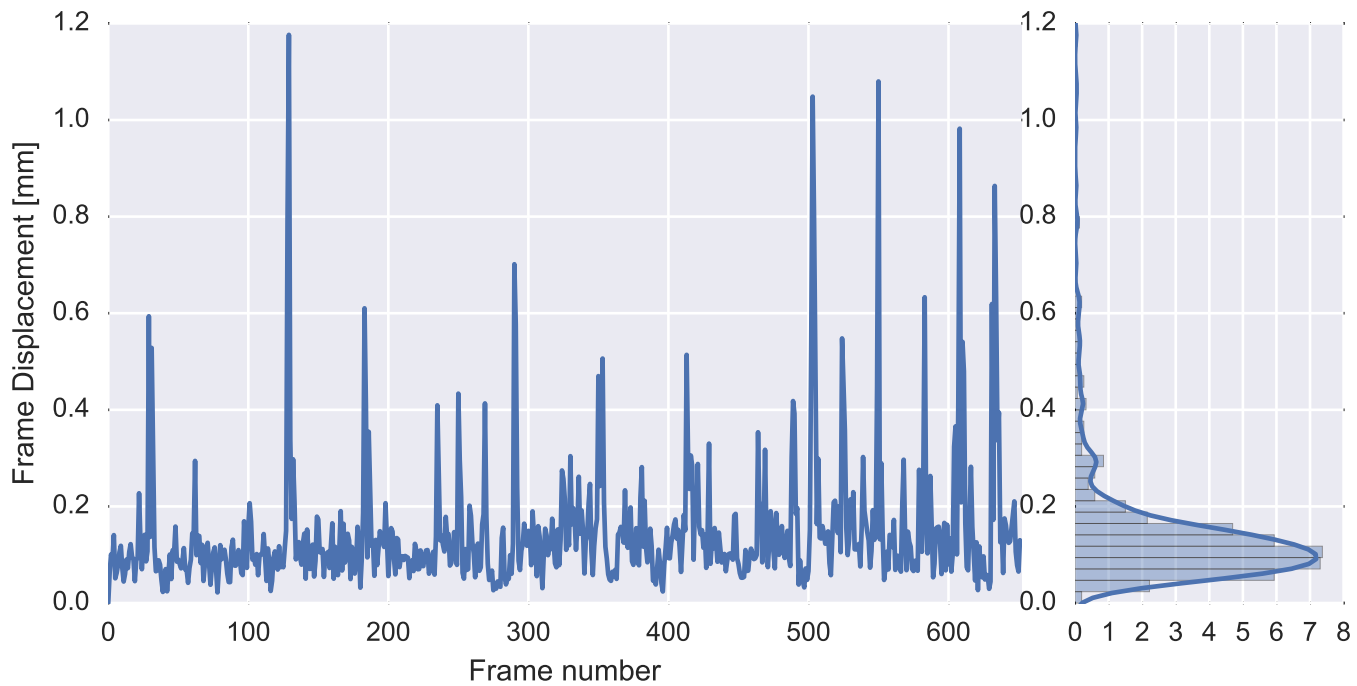

Mean EPI

Brain mask

tSNR

motion

fieldmap correction

coregistration