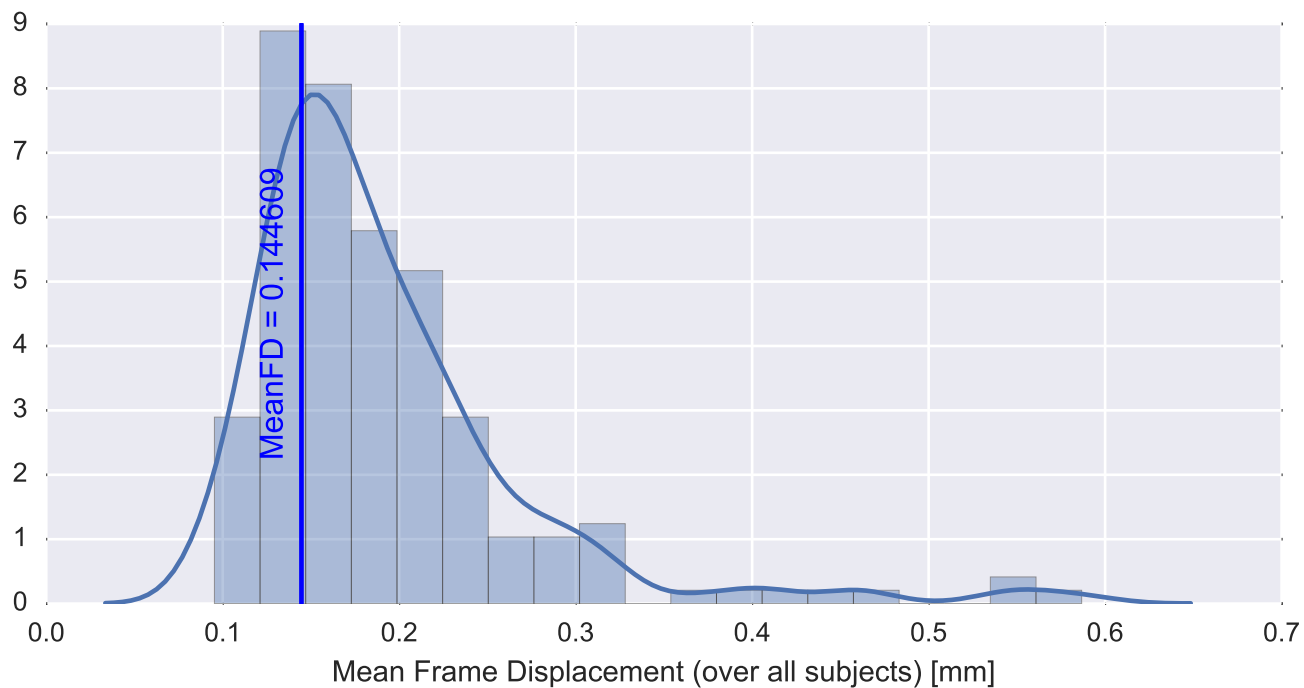

Mean EPI

Brain mask

tSNR

motion

fieldmap correction

coregistration