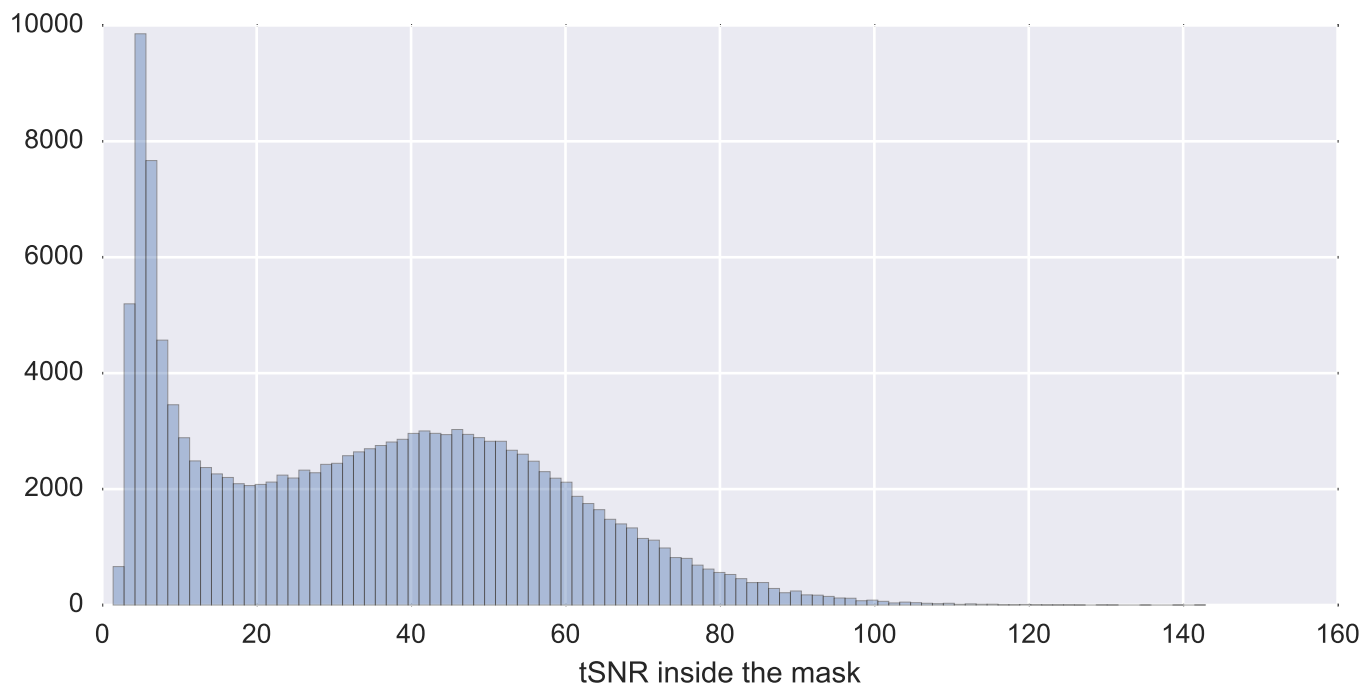

Mean EPI

Brain mask

tSNR

motion

fieldmap correction

coregistration