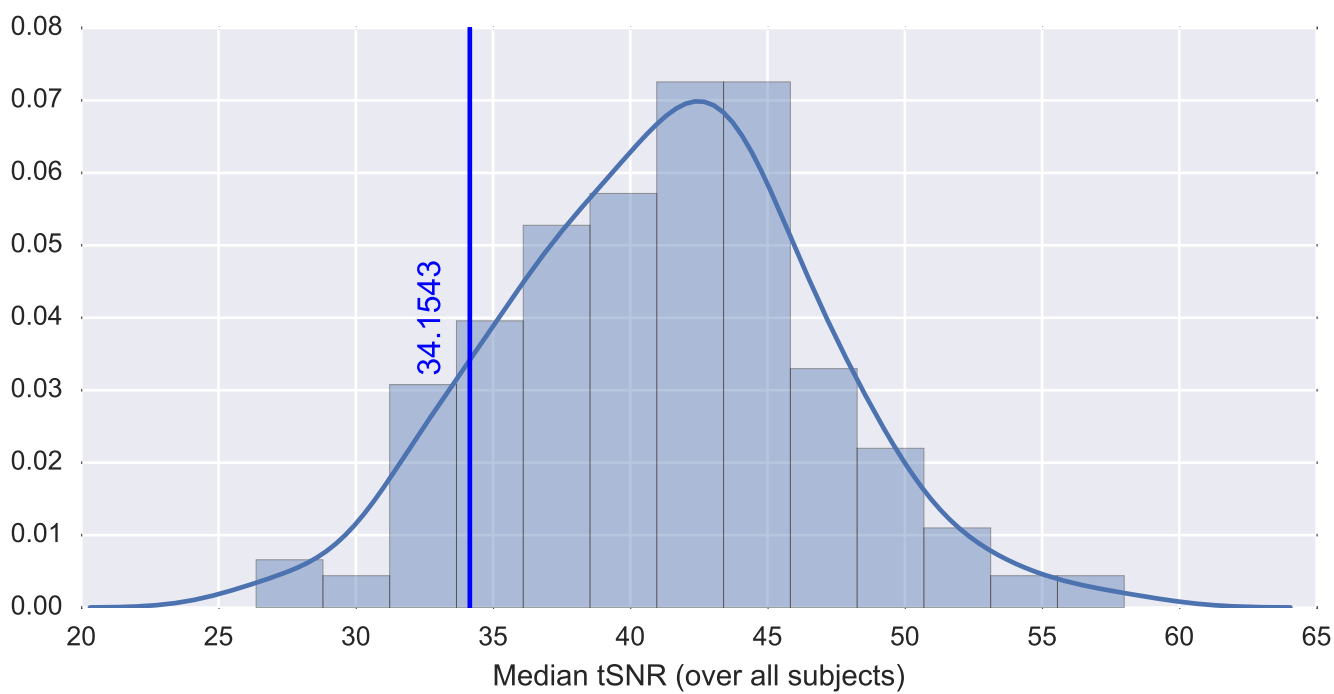

Mean EPI

Brain mask

tSNR

motion

fieldmap correction

coregistration