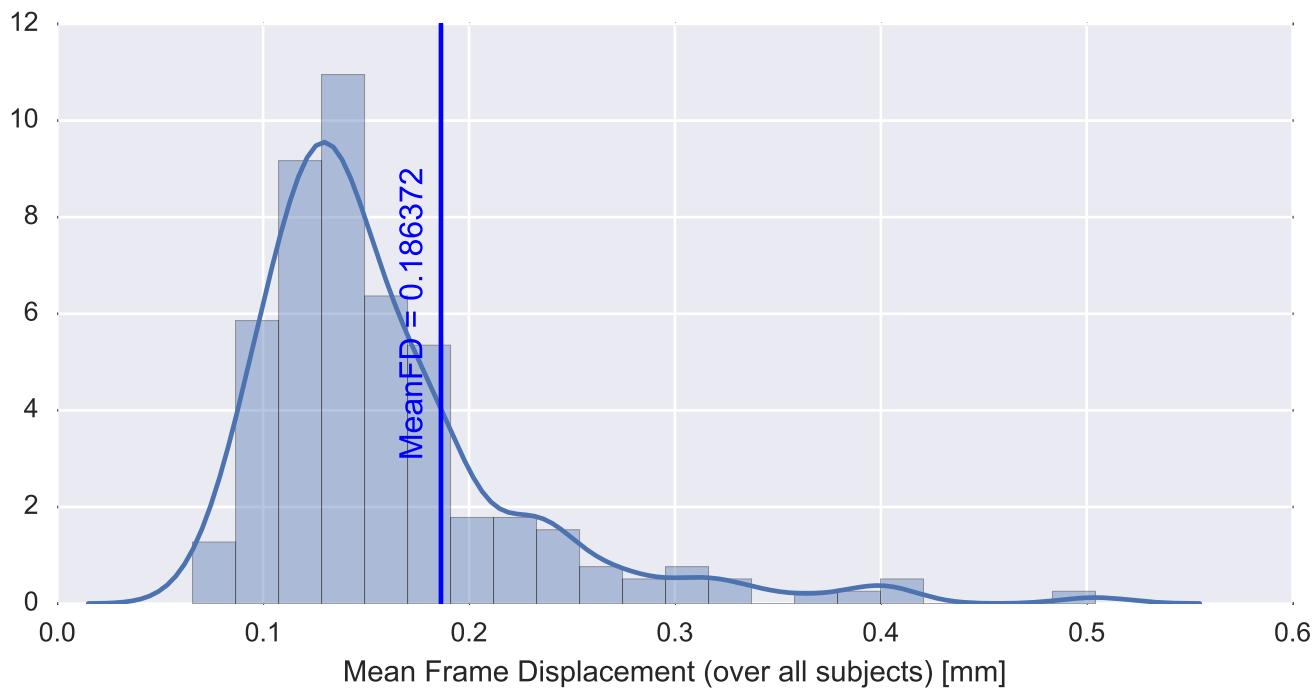

Brain mask

tSNR

motion

fieldmap correction

coregistration