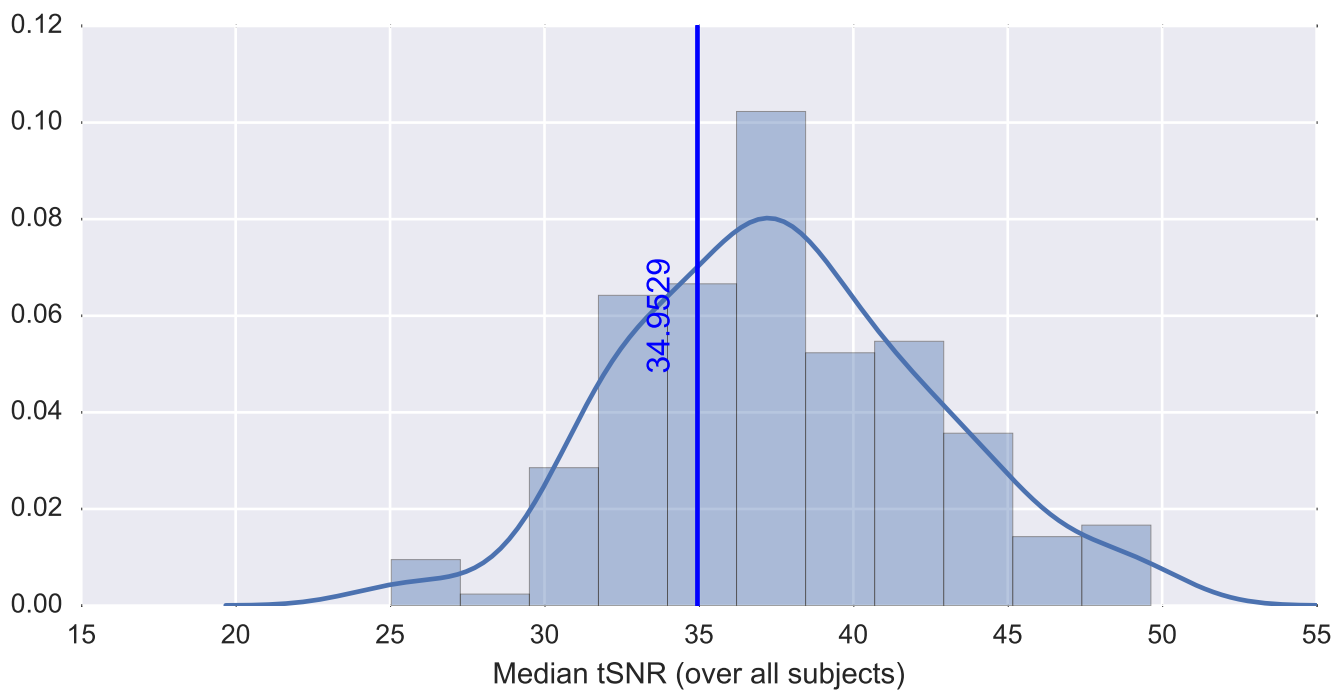

Brain mask

tSNR

motion

fieldmap correction

coregistration