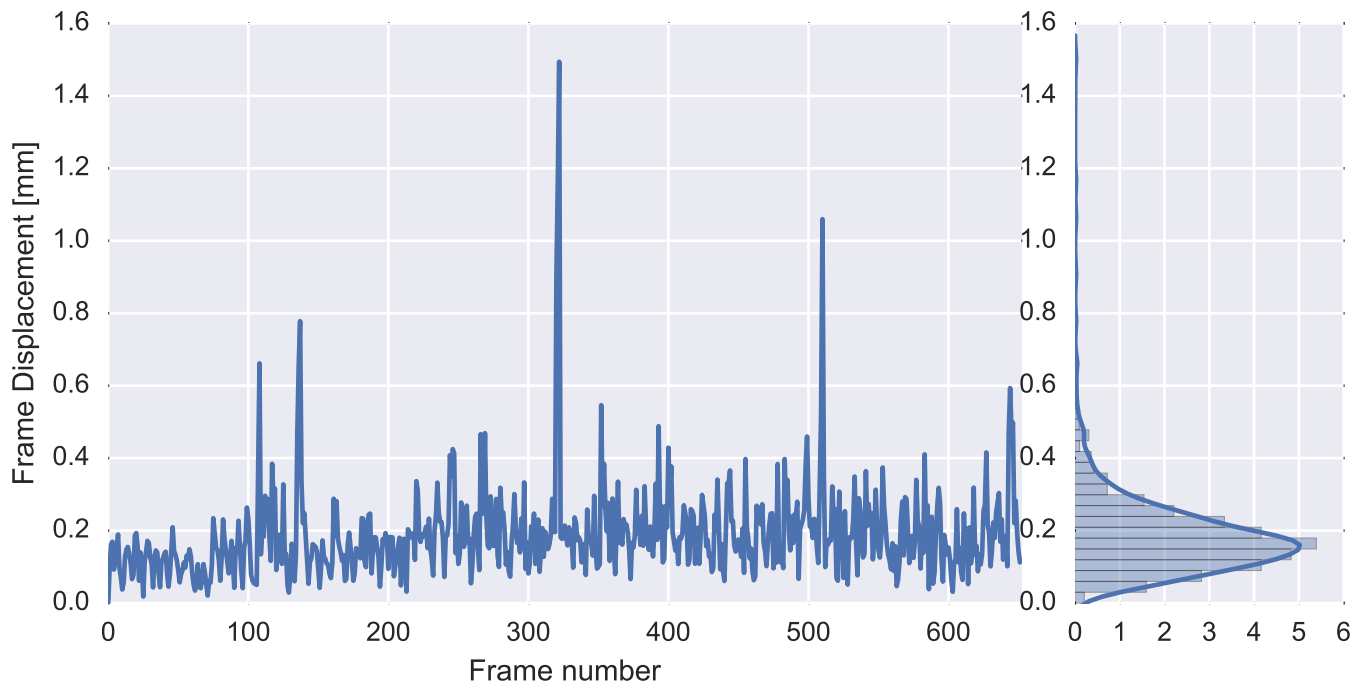

Brain mask

tSNR

motion

fieldmap correction

coregistration