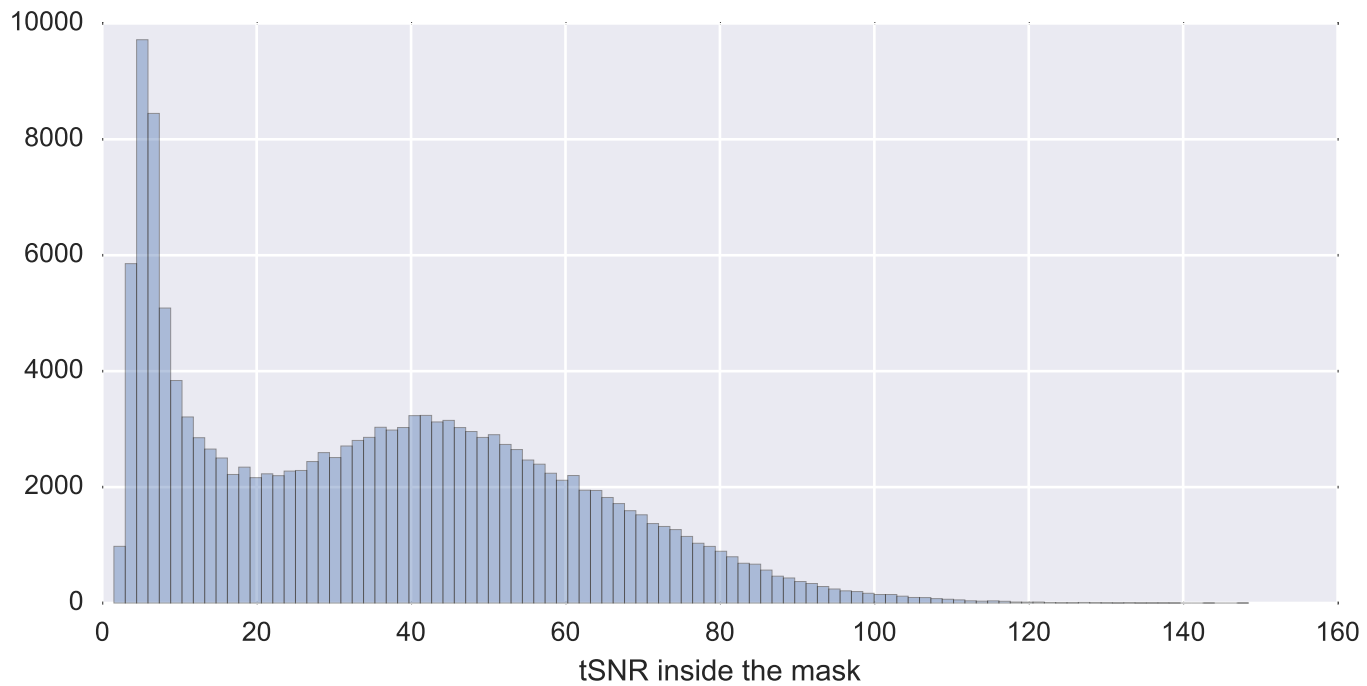

Brain mask

tSNR

motion

fieldmap correction

coregistration