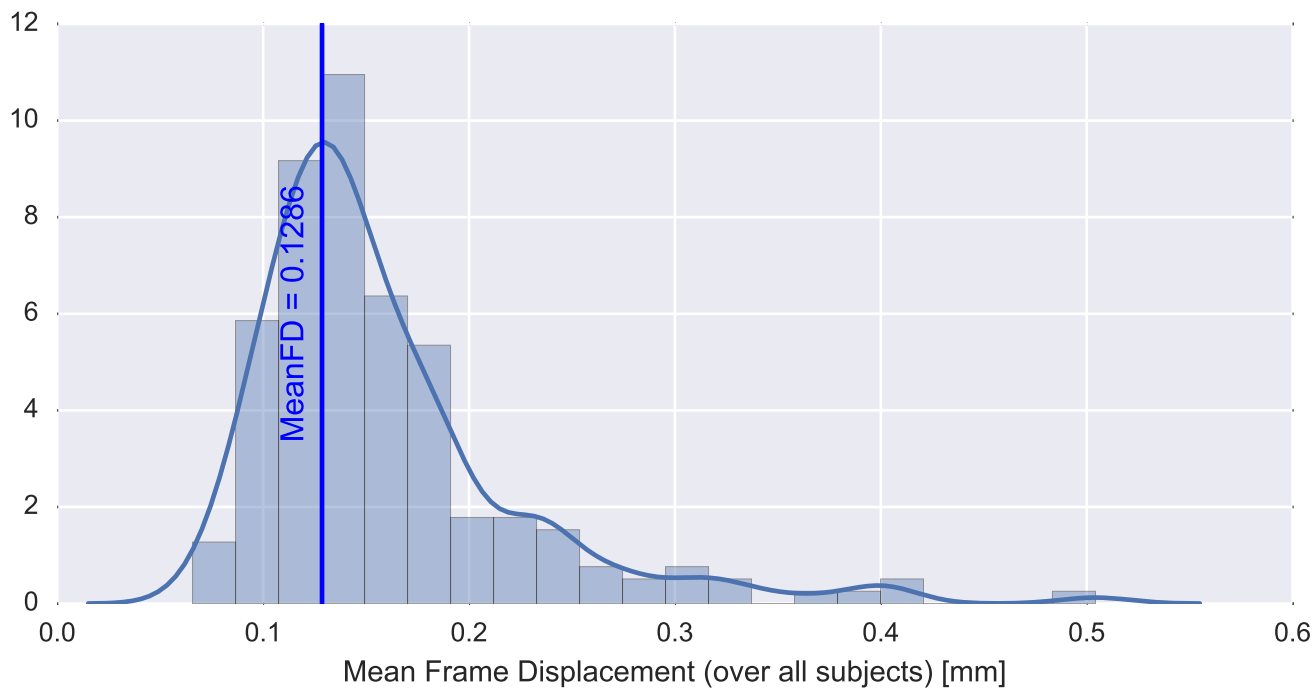

Mean EPI

Brain mask

tSNR

motion

fieldmap correction

coregistration