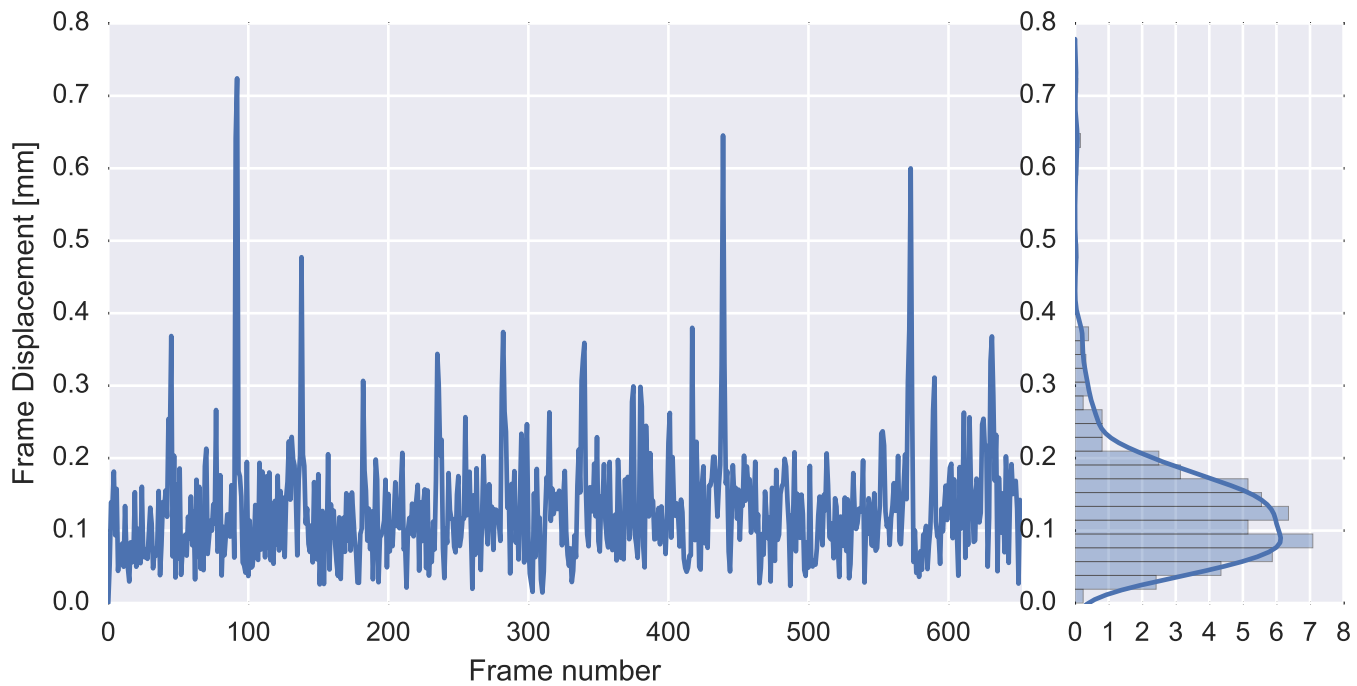

Mean EPI

Brain mask

tSNR

motion

fieldmap correction

coregistration