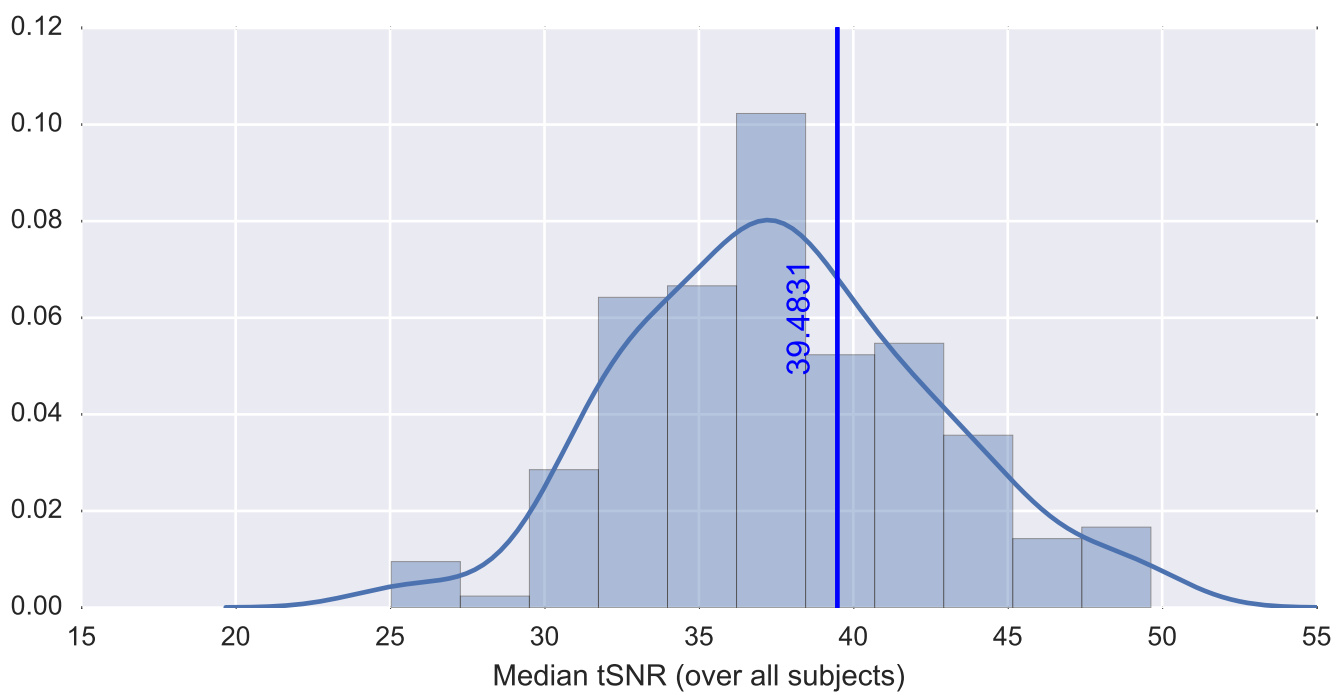

Mean EPI

Brain mask

tSNR

motion

fieldmap correction

coregistration