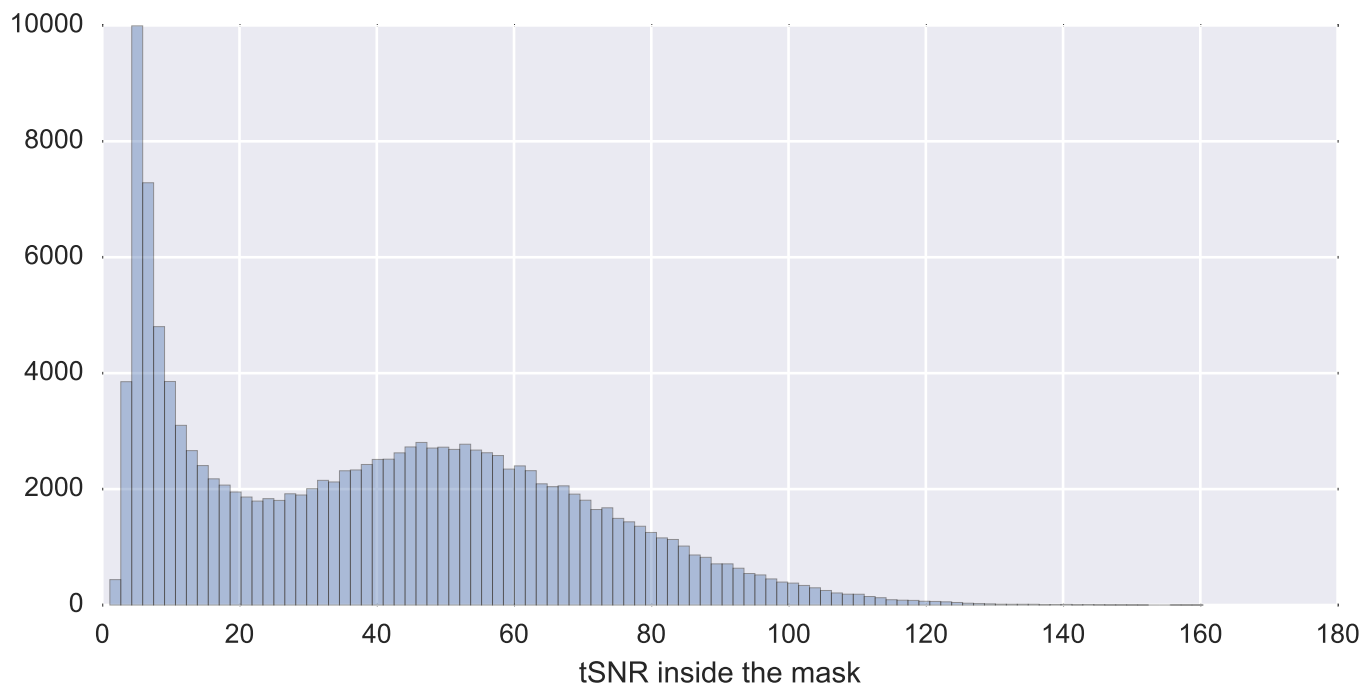

Mean EPI

Brain mask

tSNR

motion

fieldmap correction

coregistration