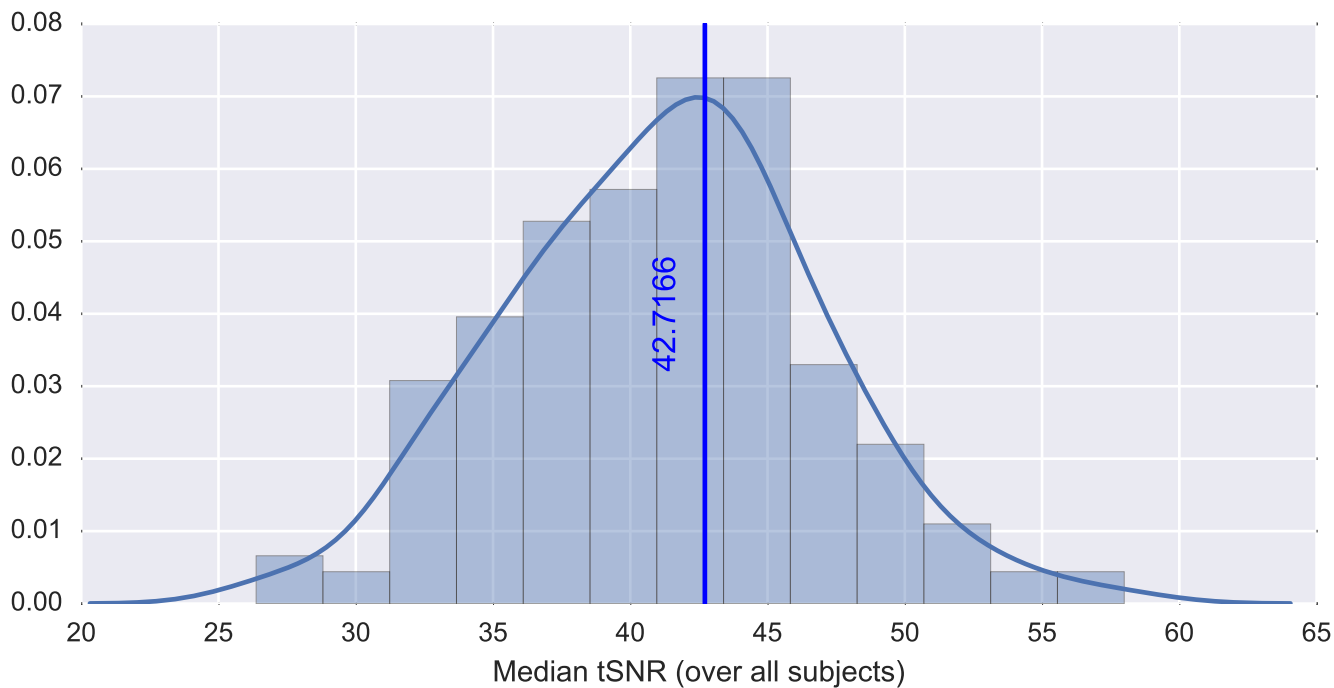

Brain mask

tSNR

motion

fieldmap correction

coregistration