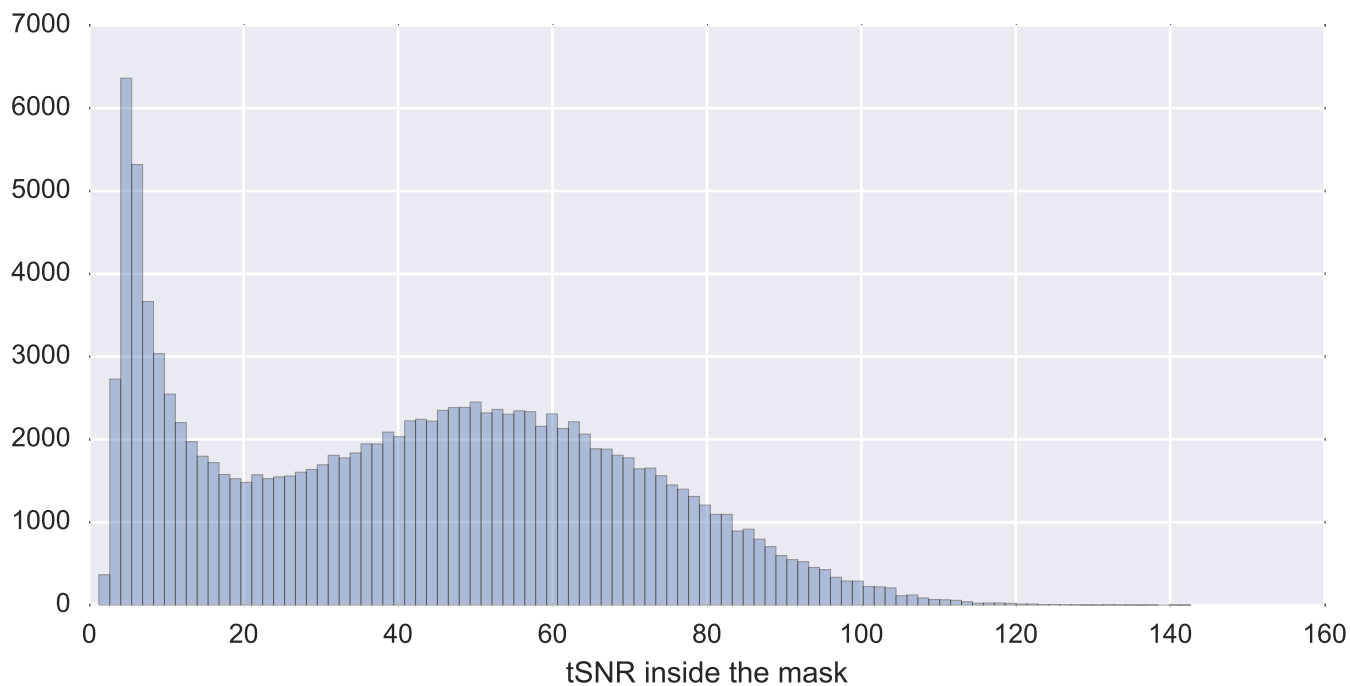

Brain mask

tSNR

motion

fieldmap correction

coregistration