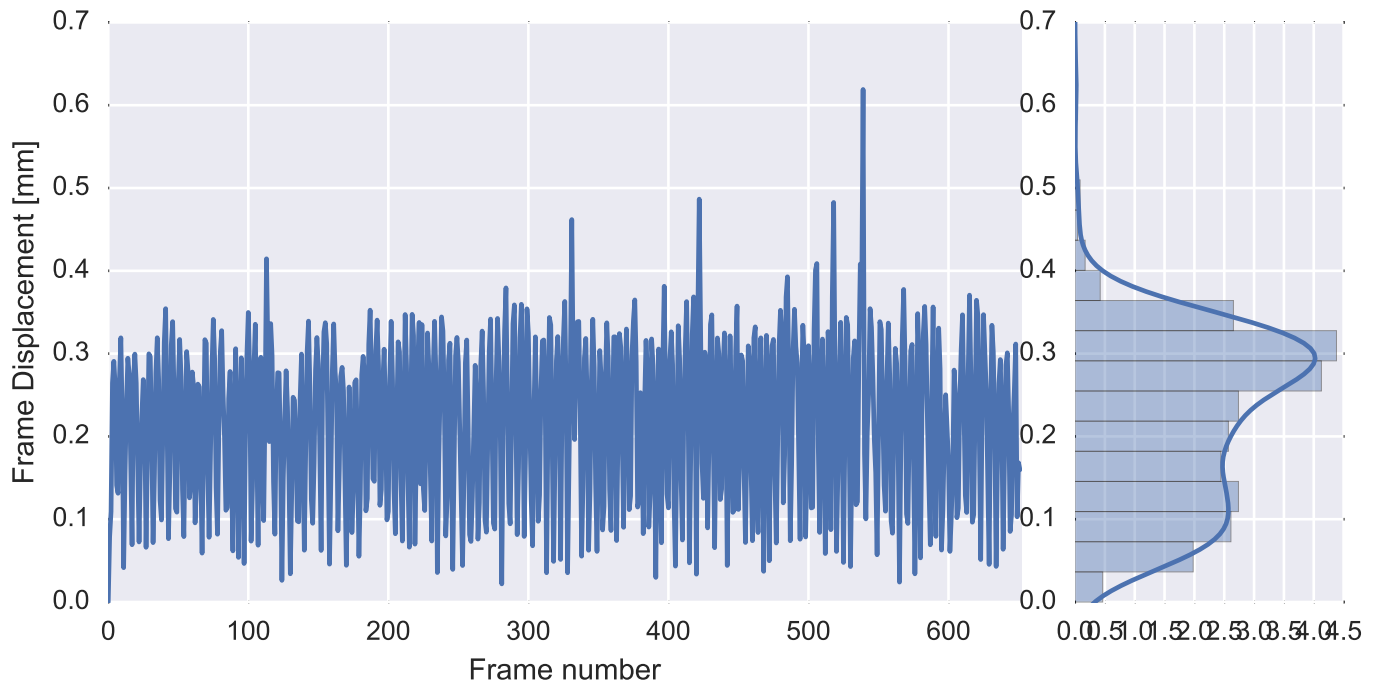

Brain mask

tSNR

motion

fieldmap correction

coregistration