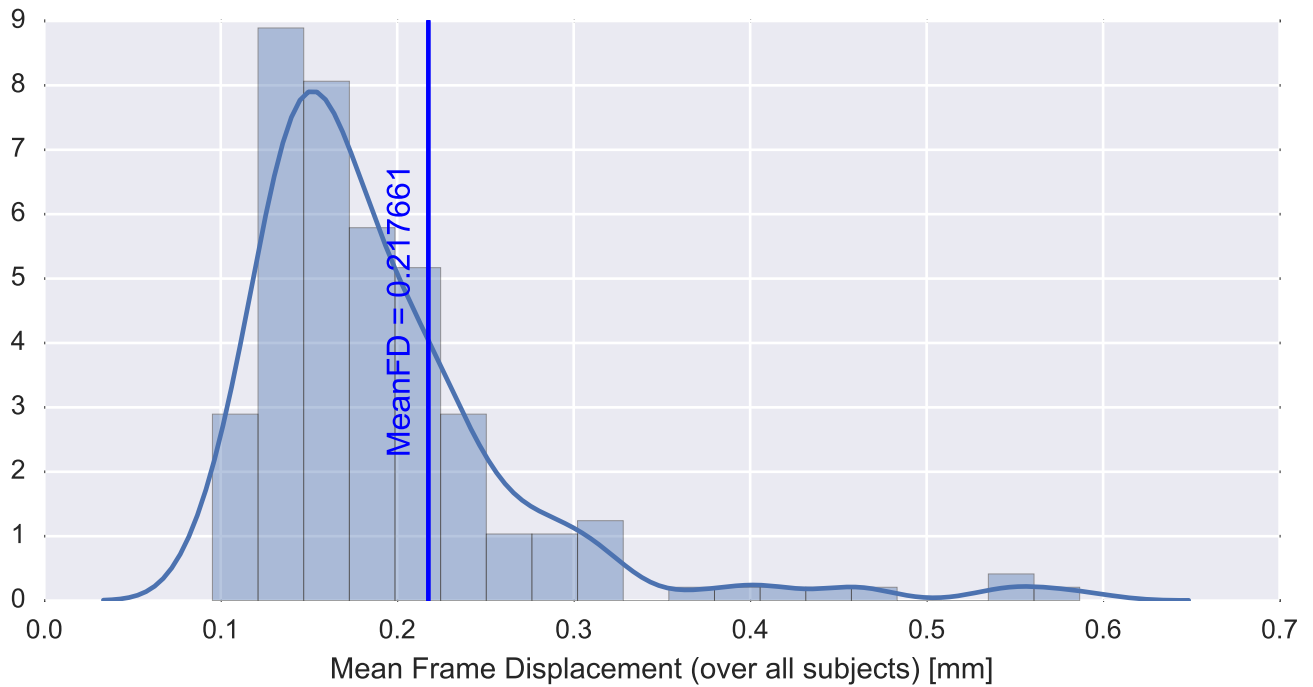

Brain mask

tSNR

motion

fieldmap correction

coregistration