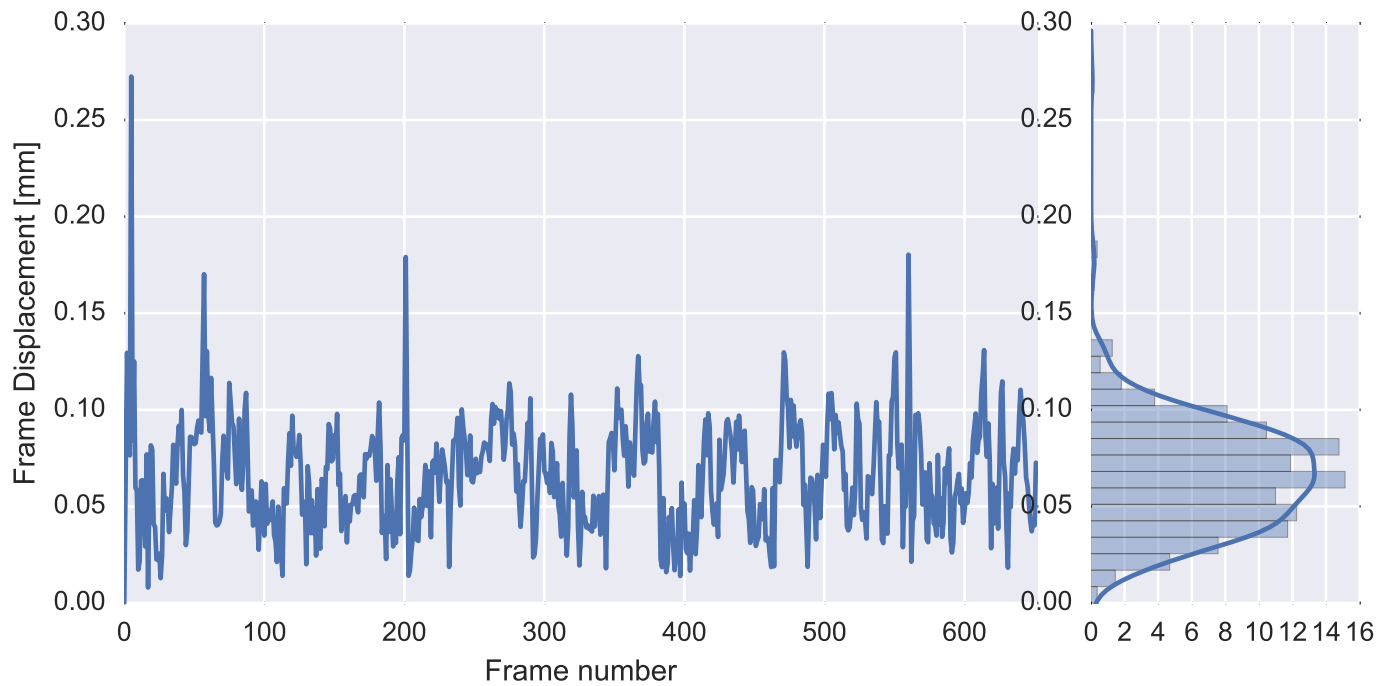

Mean EPI

Brain mask

tSNR

motion

fieldmap correction

coregistration