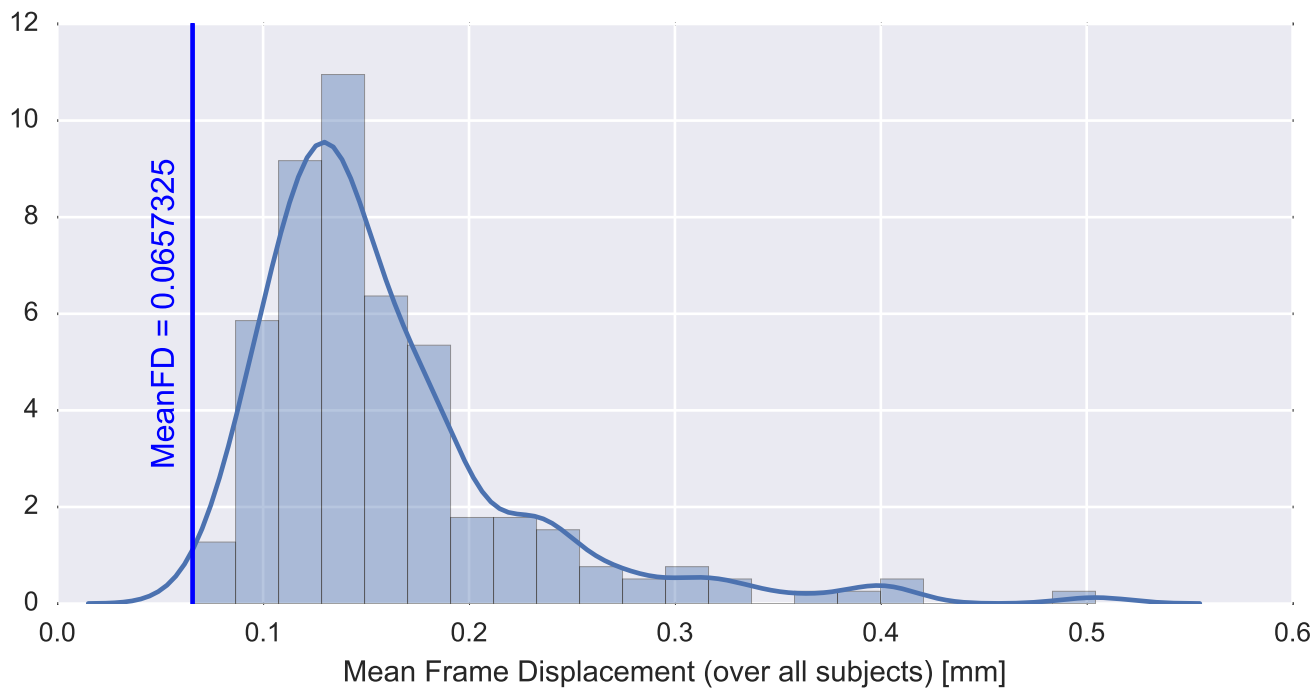

Mean EPI

Brain mask

tSNR

motion

fieldmap correction

coregistration