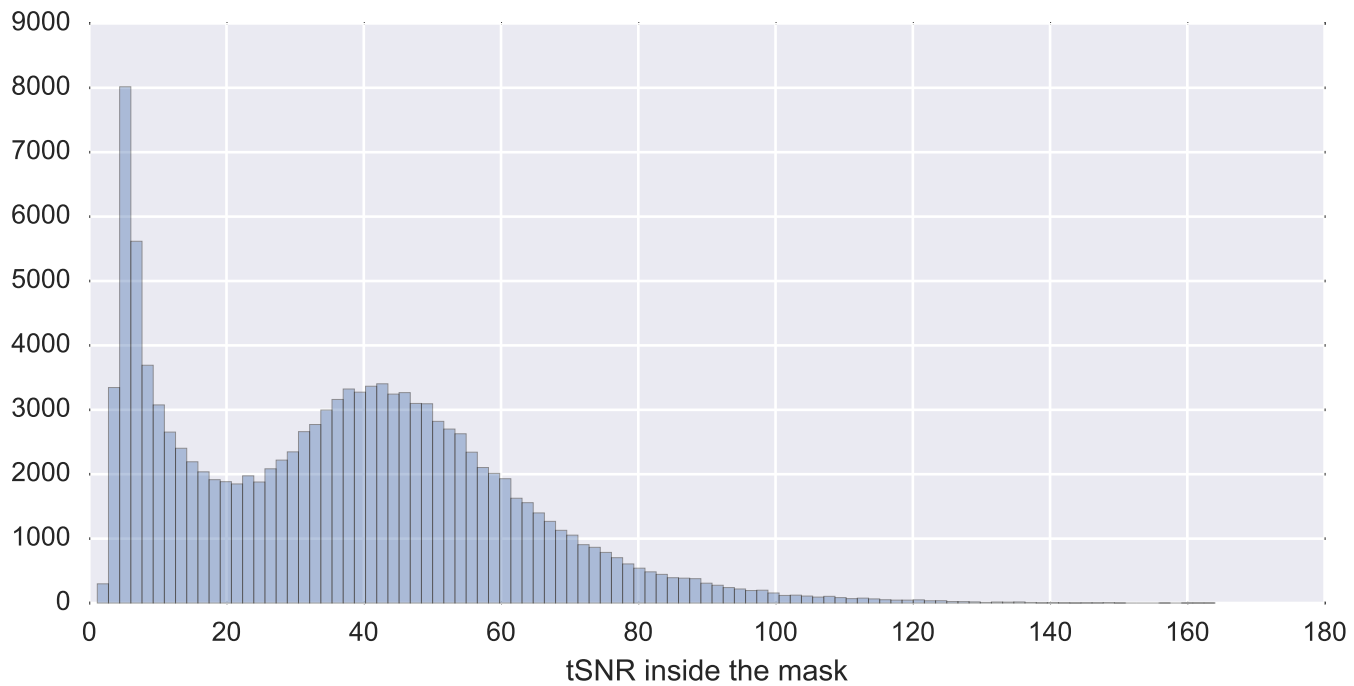

Mean EPI

Brain mask

tSNR

motion

fieldmap correction

coregistration