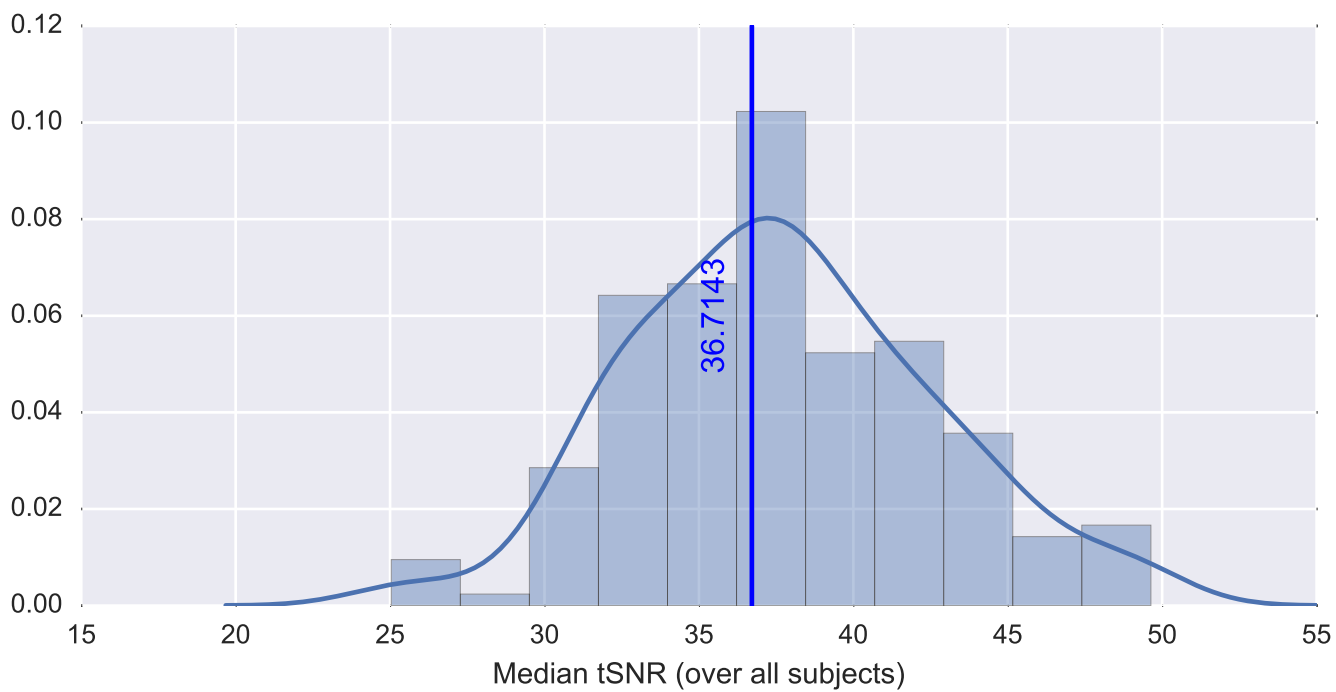

Mean EPI

Brain mask

tSNR

motion

fieldmap correction

coregistration