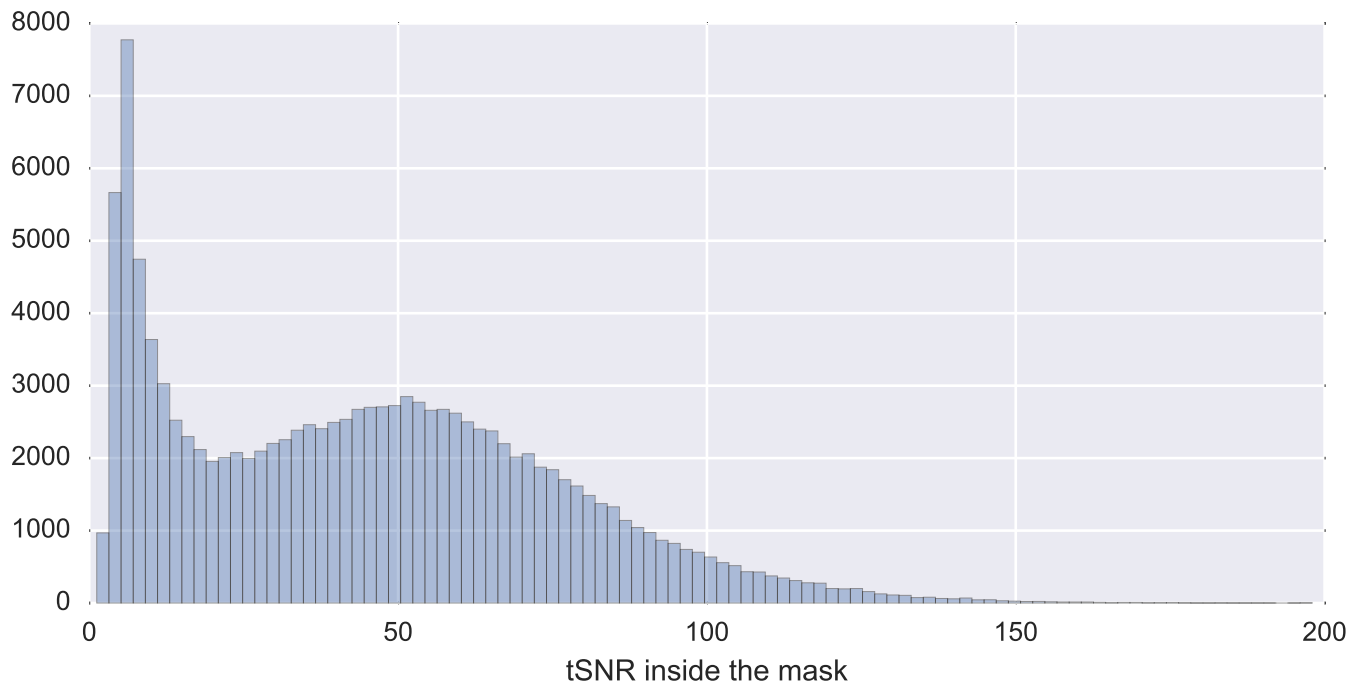

Mean EPI

Brain mask

tSNR

motion

fieldmap correction

coregistration