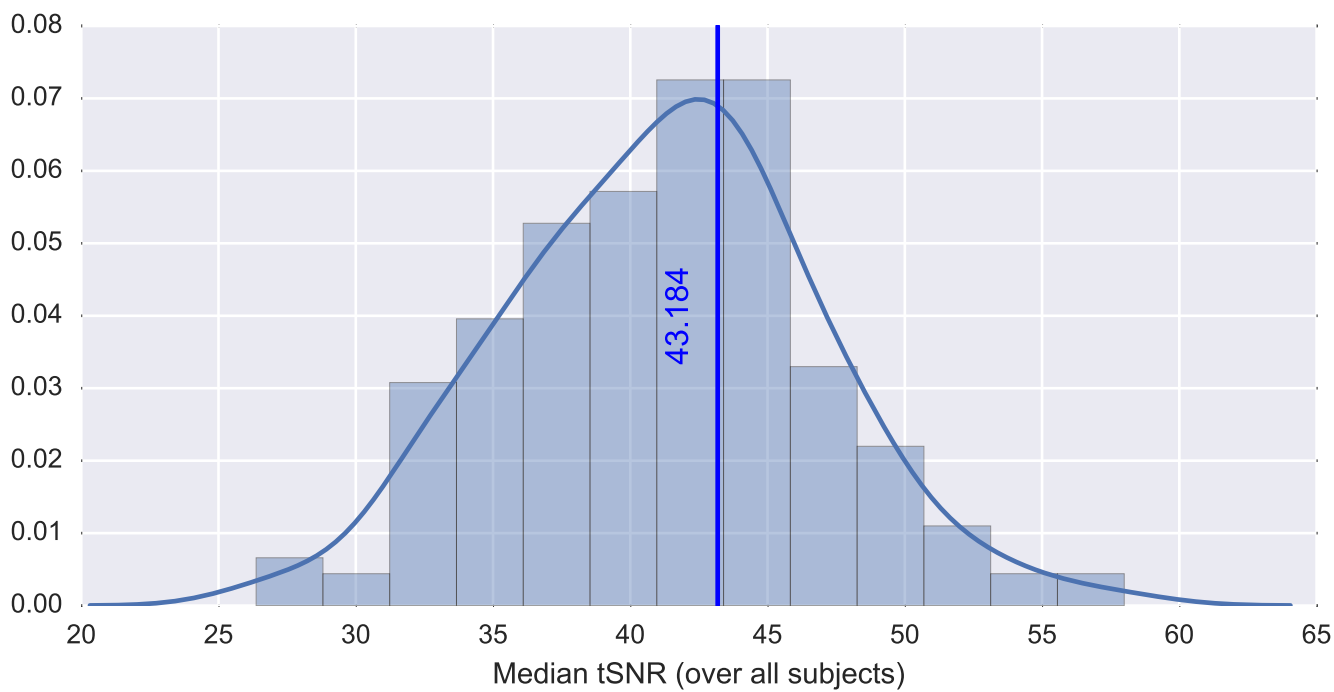

Mean EPI

Brain mask

tSNR

motion

fieldmap correction

coregistration