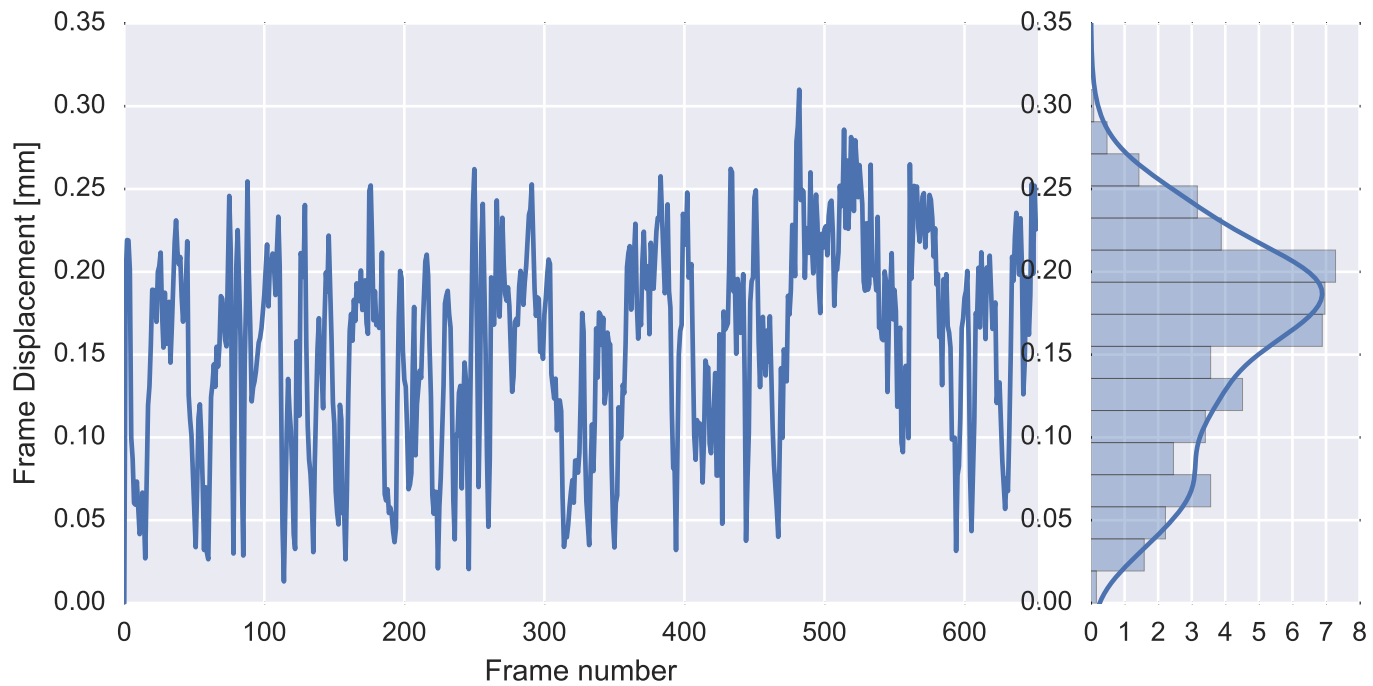

Mean EPI

Brain mask

tSNR

motion

fieldmap correction

coregistration