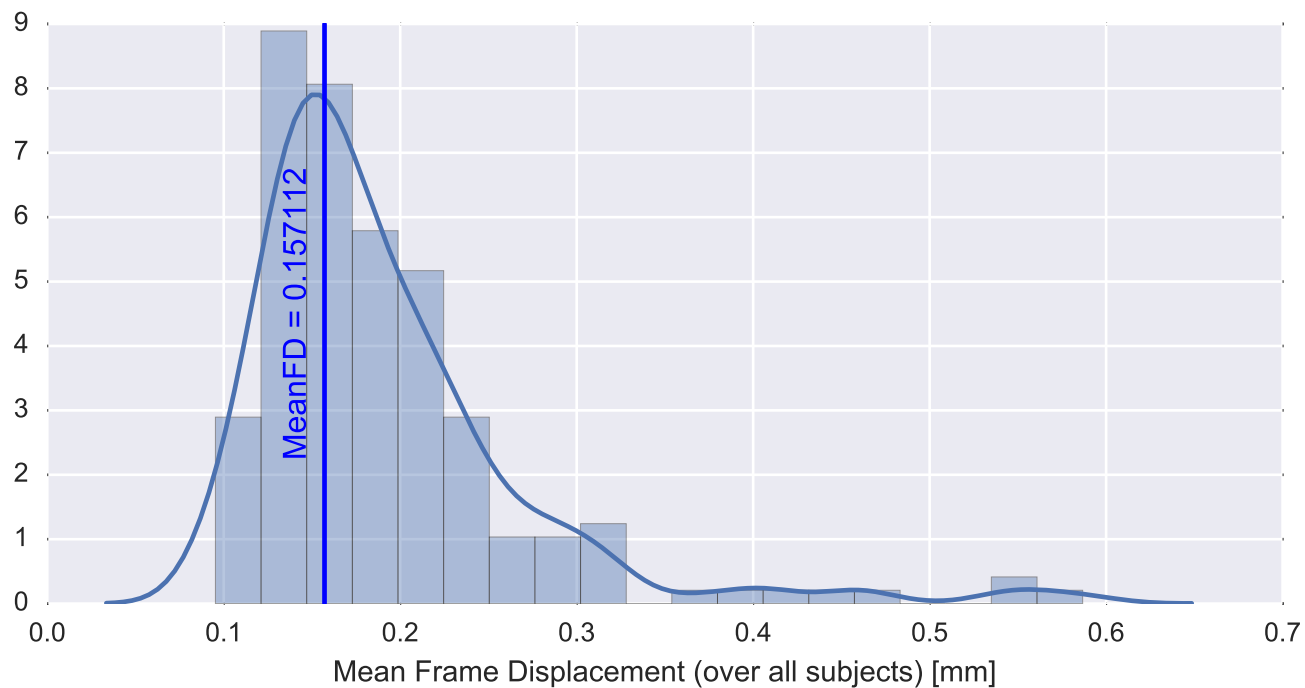

Mean EPI

Brain mask

tSNR

motion

fieldmap correction

coregistration