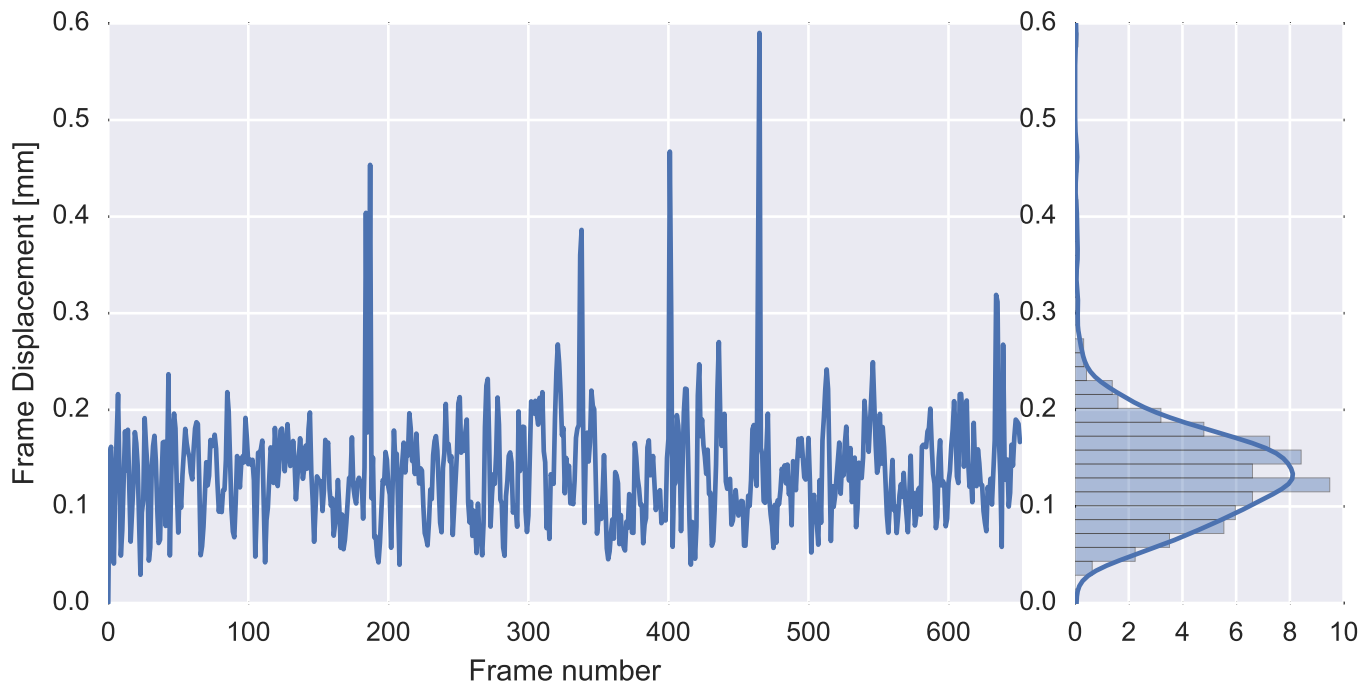

Mean EPI

Brain mask

tSNR

motion

fieldmap correction

coregistration