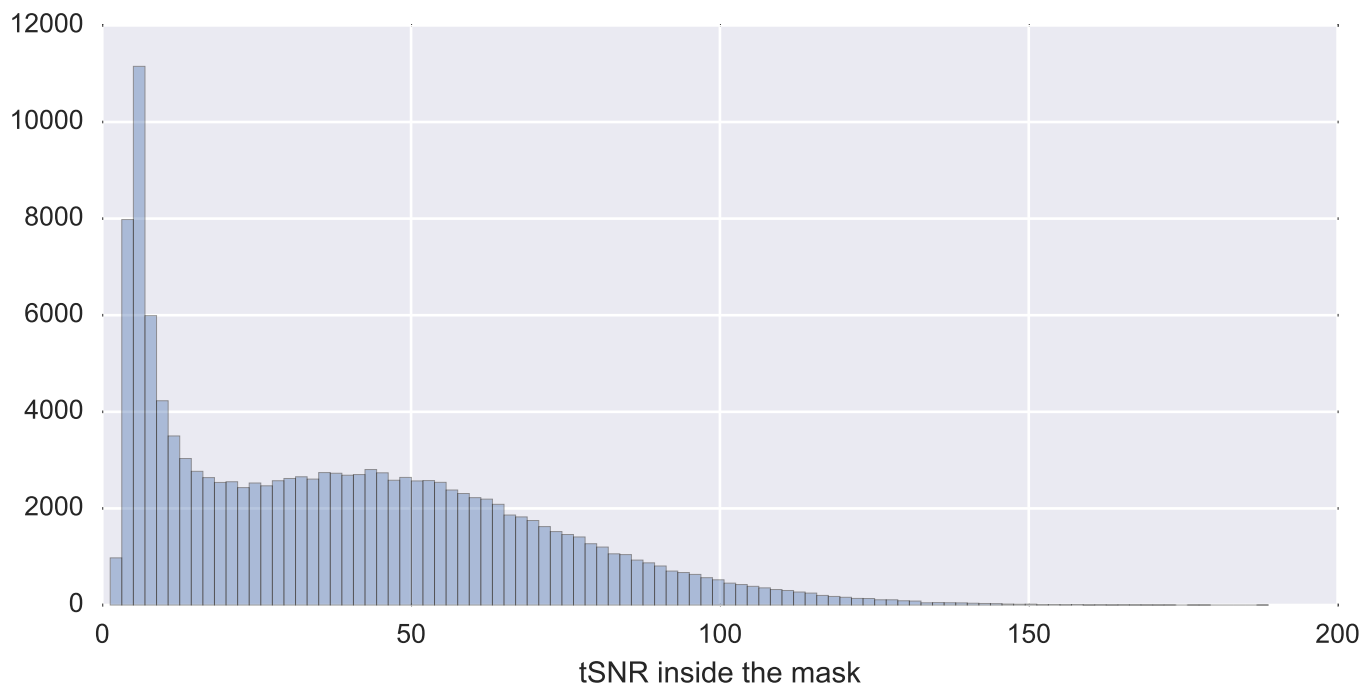

Mean EPI

Brain mask

tSNR

motion

fieldmap correction

coregistration