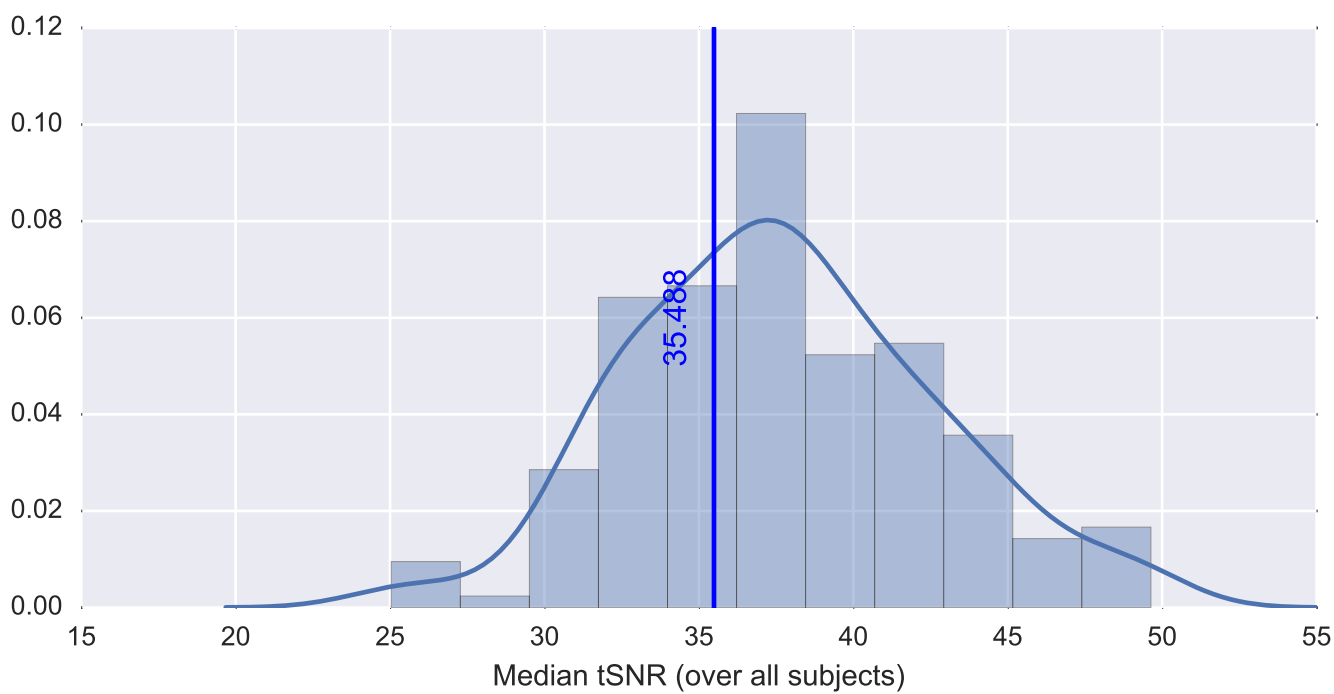

Mean EPI

Brain mask

tSNR

motion

fieldmap correction

coregistration