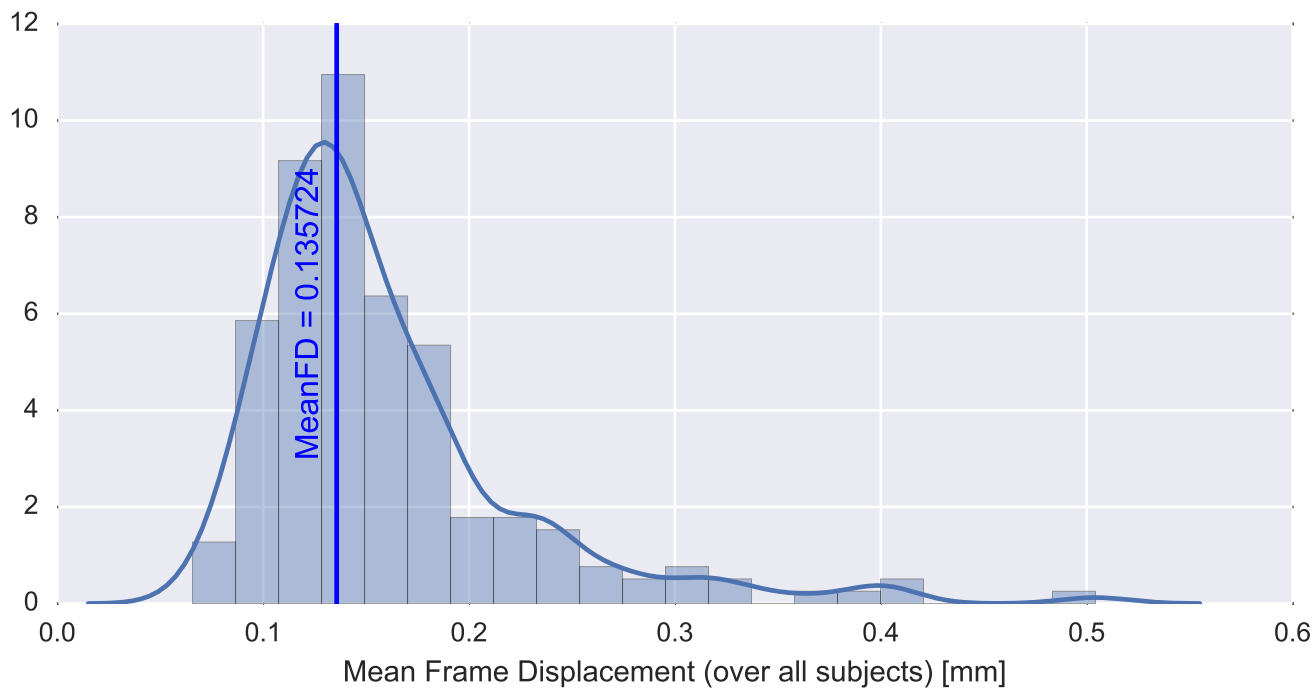

Mean EPI

Brain mask

tSNR

motion

fieldmap correction

coregistration