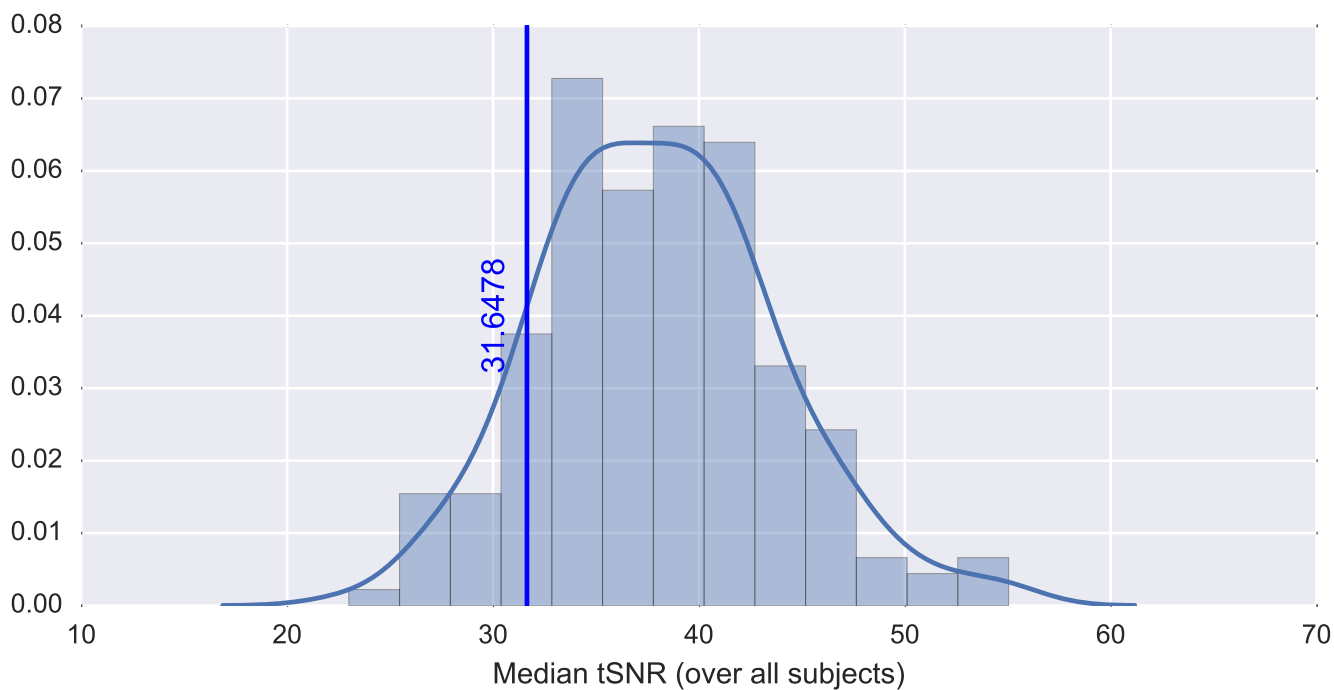

Mean EPI

Brain mask

tSNR

motion

fieldmap correction

coregistration