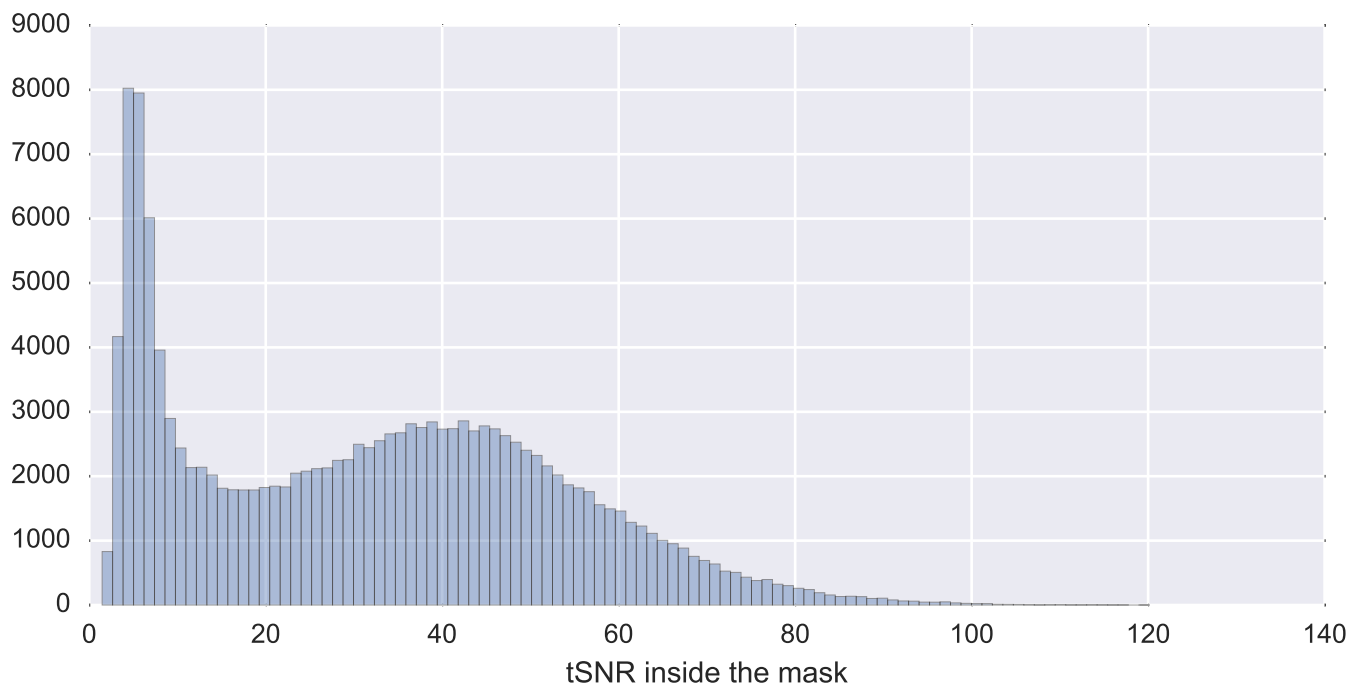

Mean EPI

Brain mask

tSNR

motion

fieldmap correction

coregistration