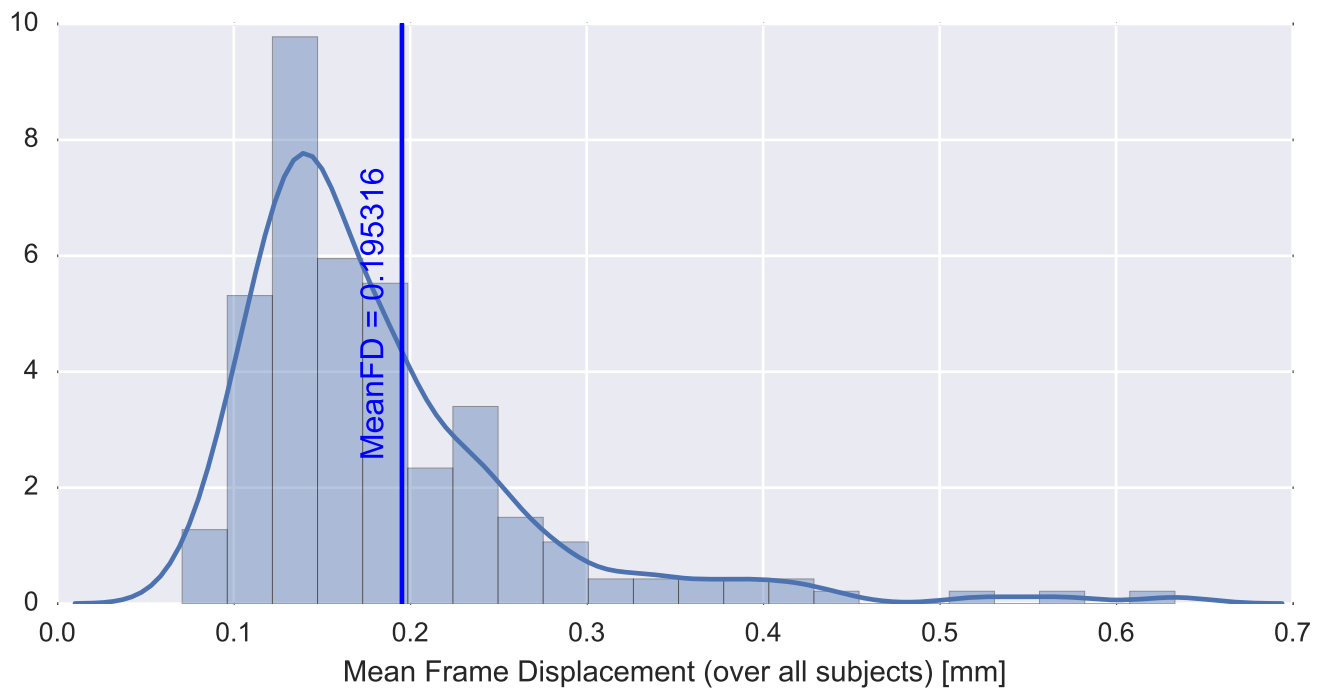

Mean EPI

Brain mask

tSNR

motion

fieldmap correction

coregistration