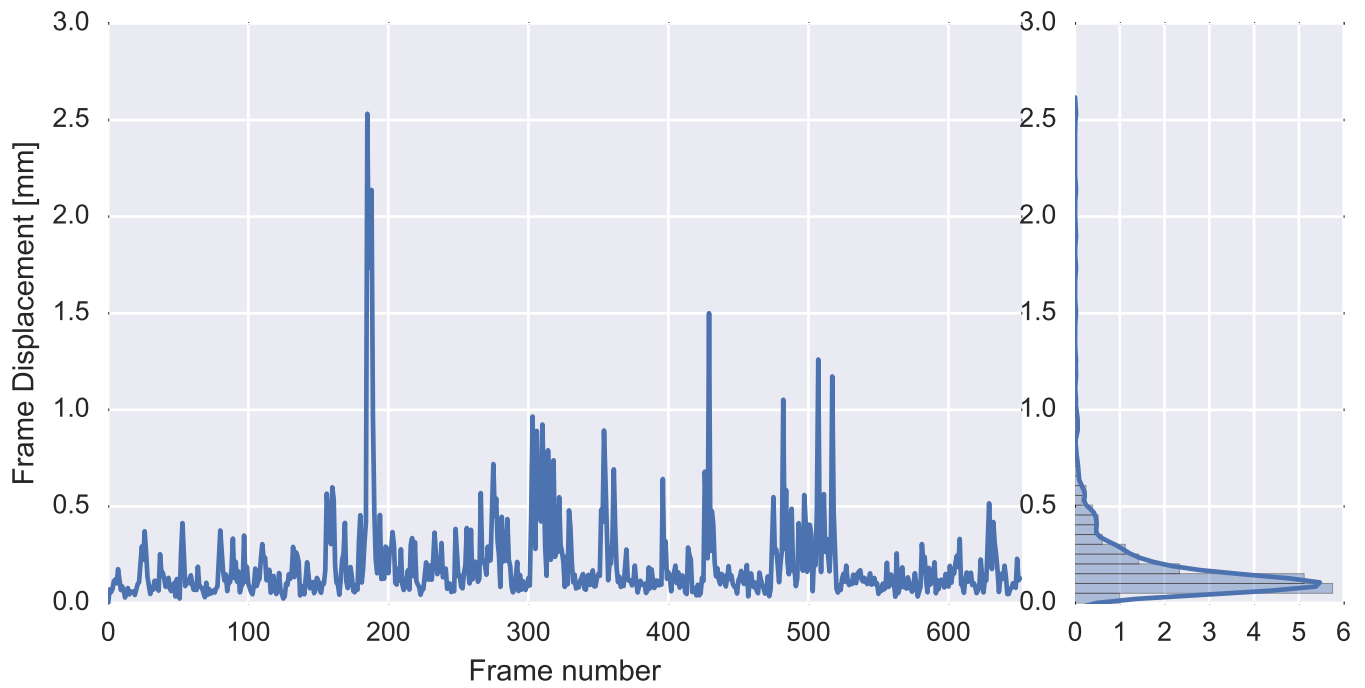

Mean EPI

Brain mask

tSNR

motion

fieldmap correction

coregistration