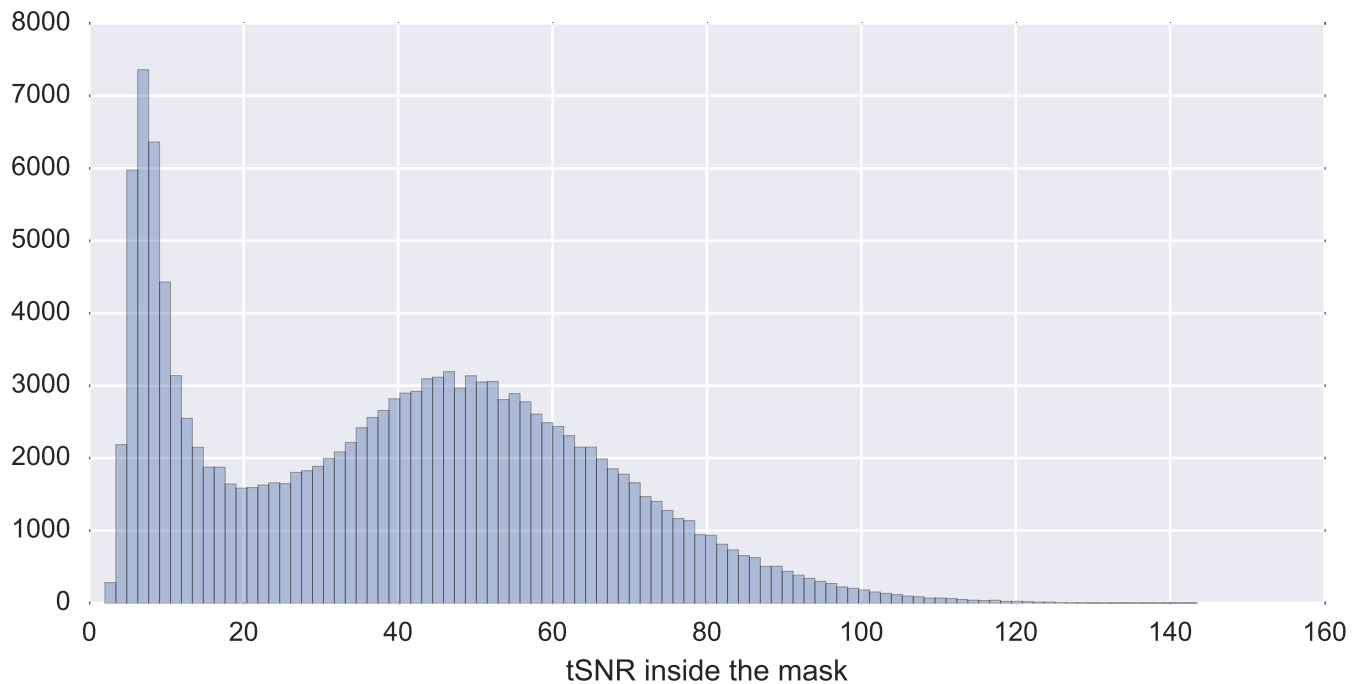

Mean EPI

Brain mask

tSNR

motion

fieldmap correction

coregistration