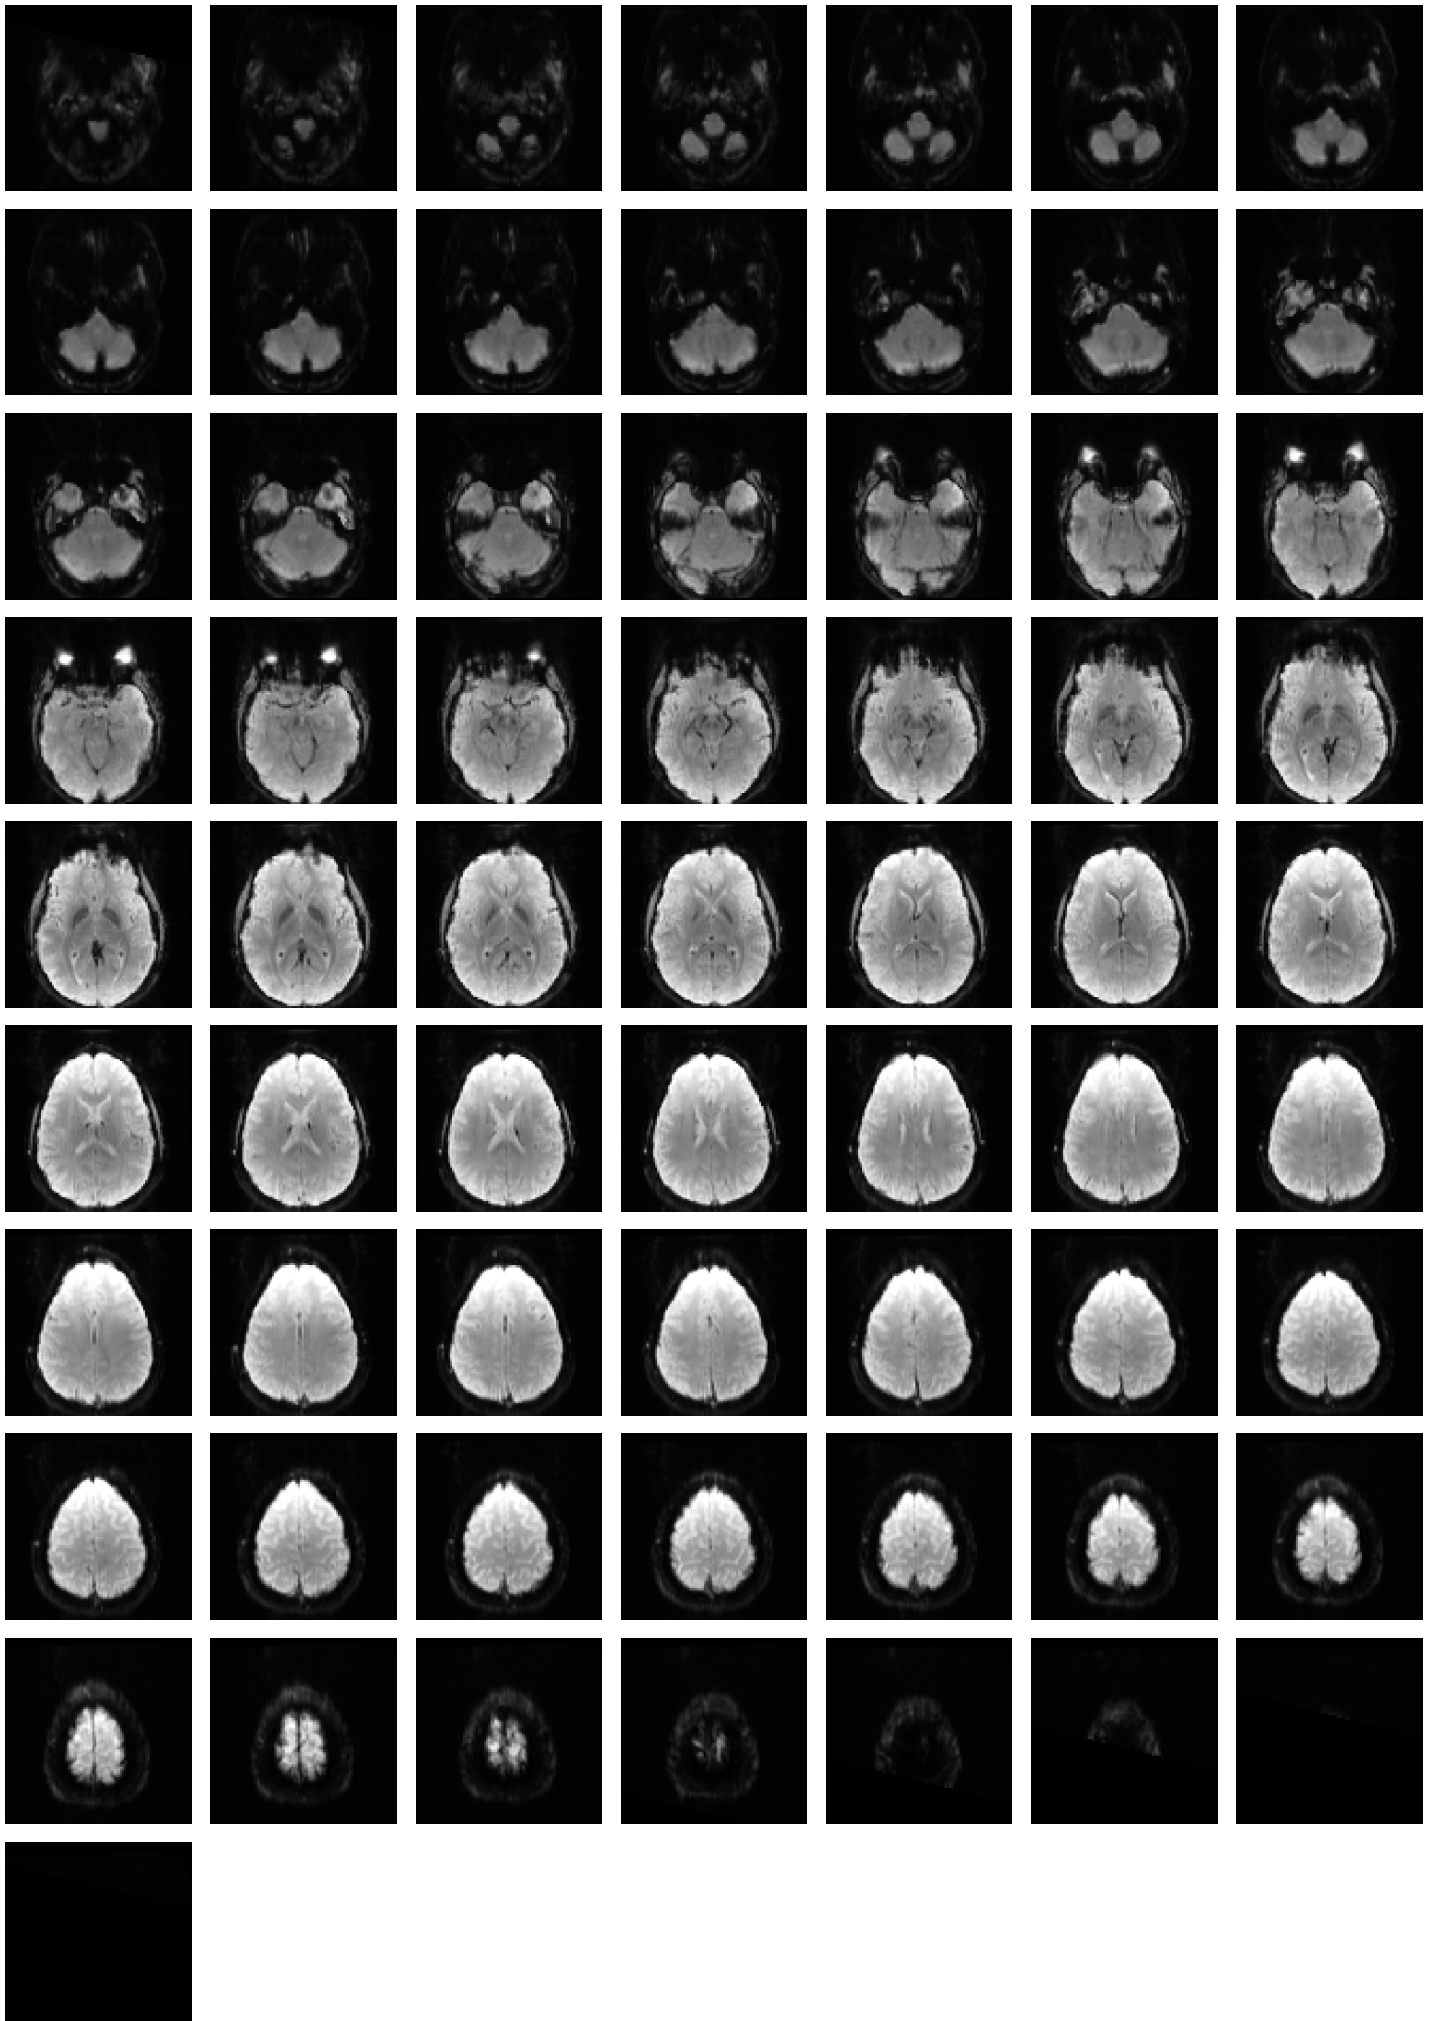

Mean EPI

Brain mask

tSNR

motion

fieldmap correction

coregistration