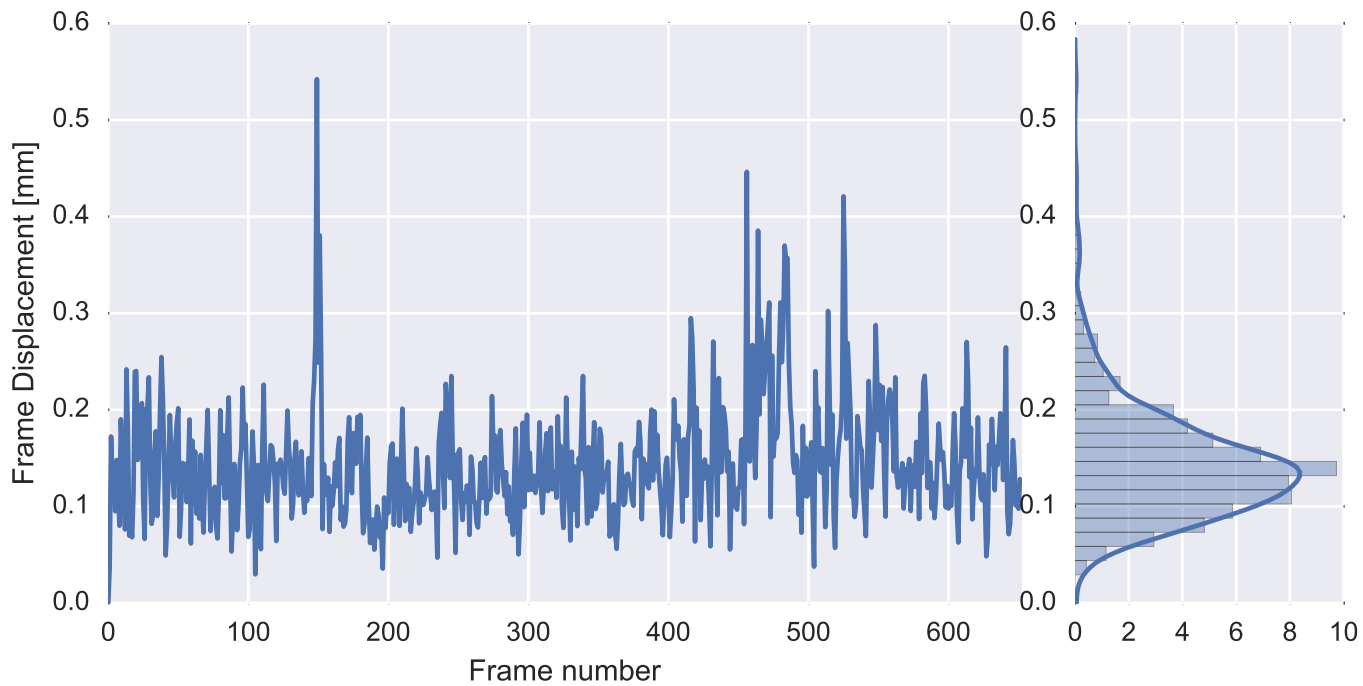

Mean EPI

Brain mask

tSNR

motion

fieldmap correction

coregistration