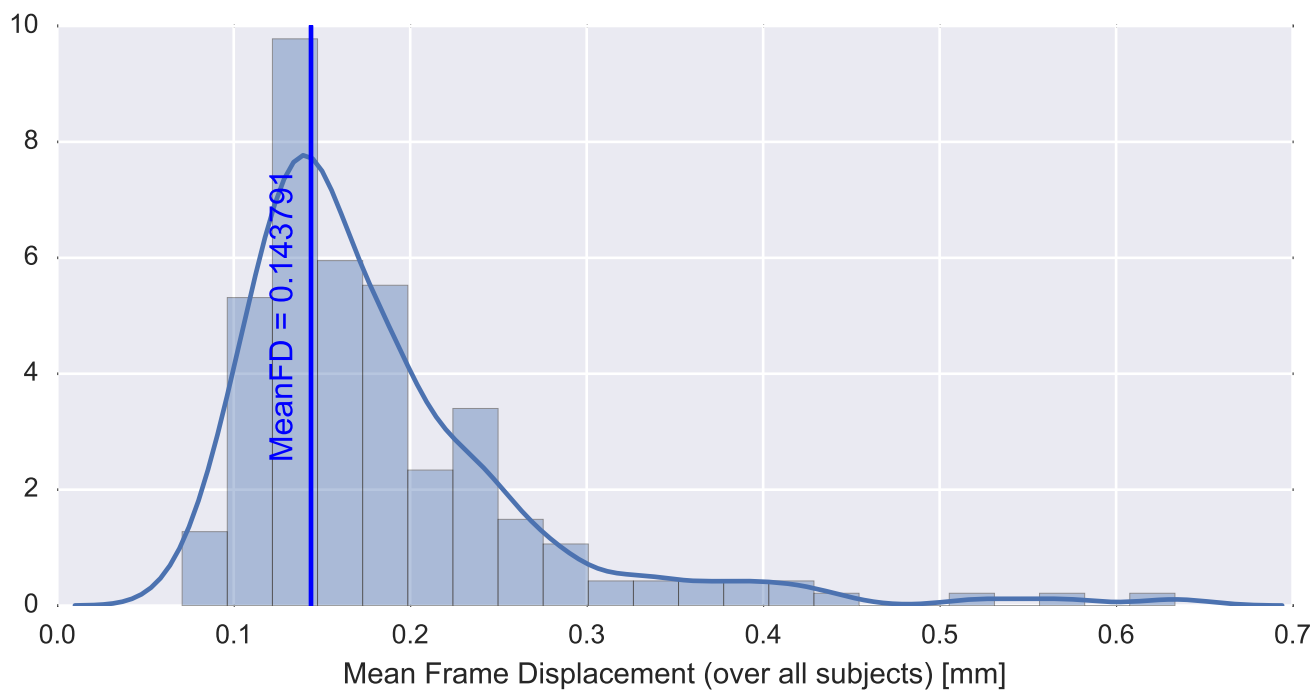

Mean EPI

Brain mask

tSNR

motion

fieldmap correction

coregistration