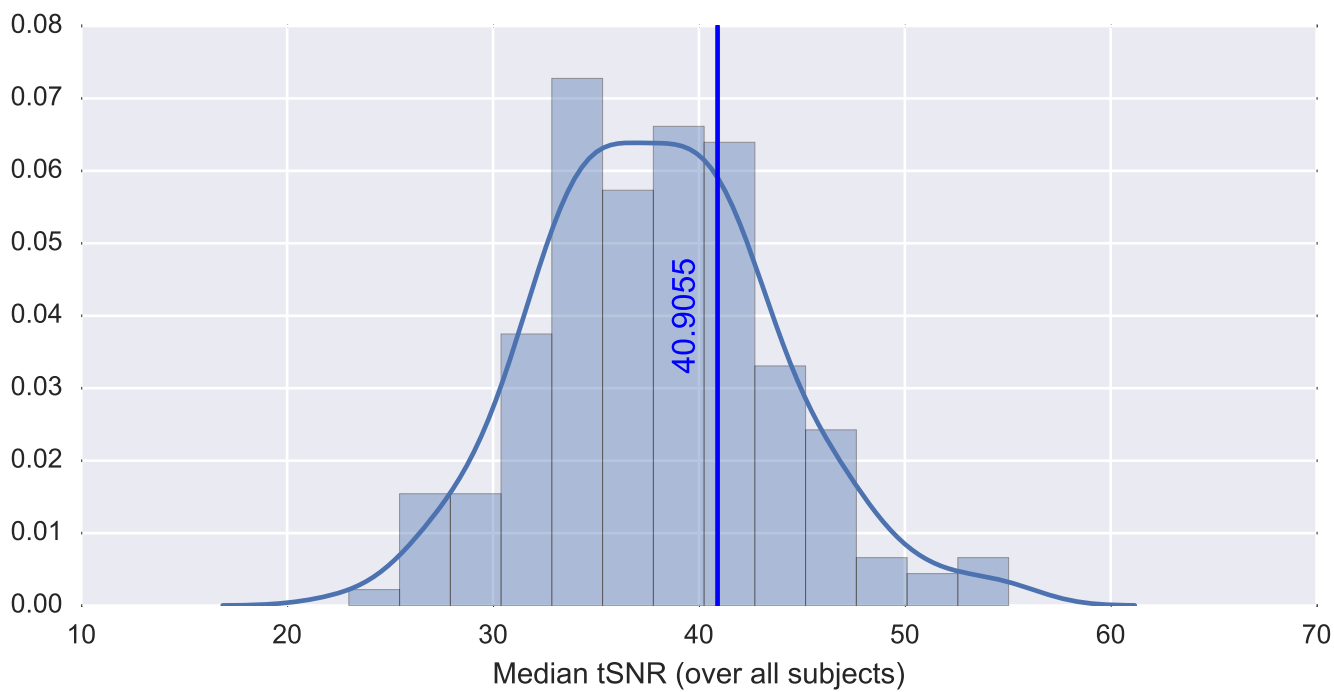

Mean EPI

Brain mask

tSNR

motion

fieldmap correction

coregistration