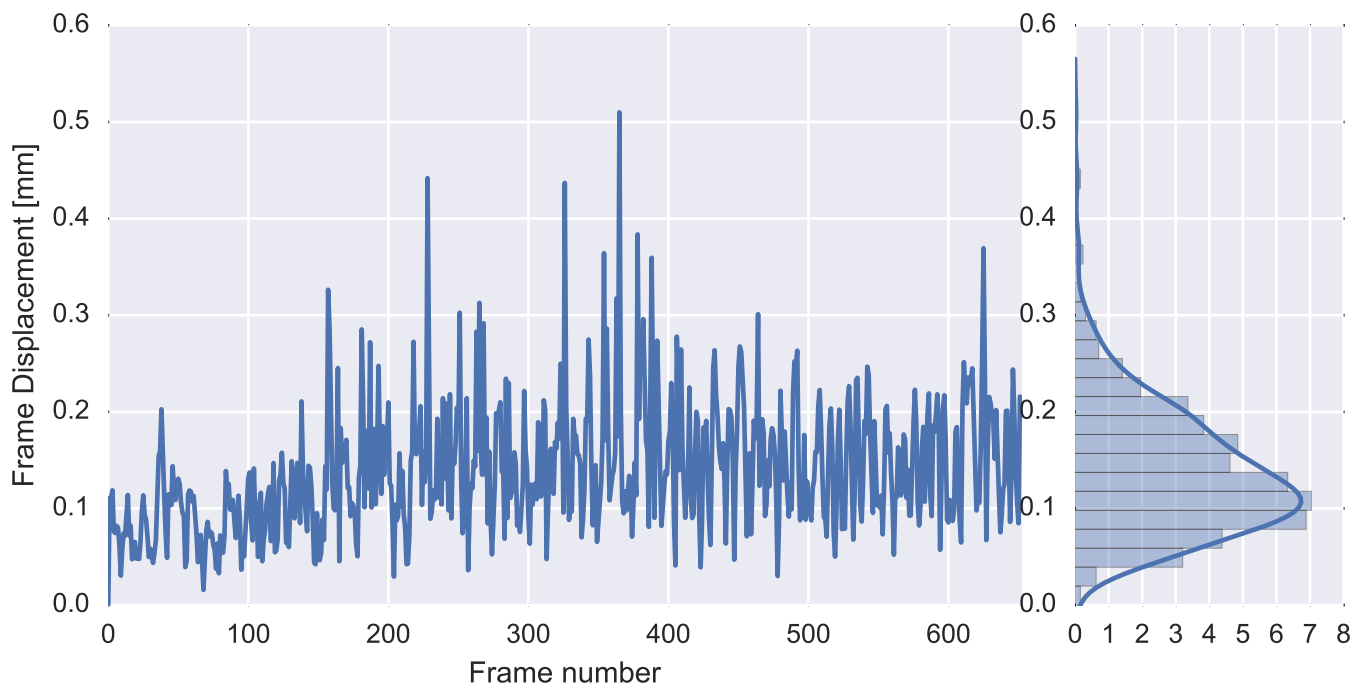

Brain mask

tSNR

motion

fieldmap correction

coregistration