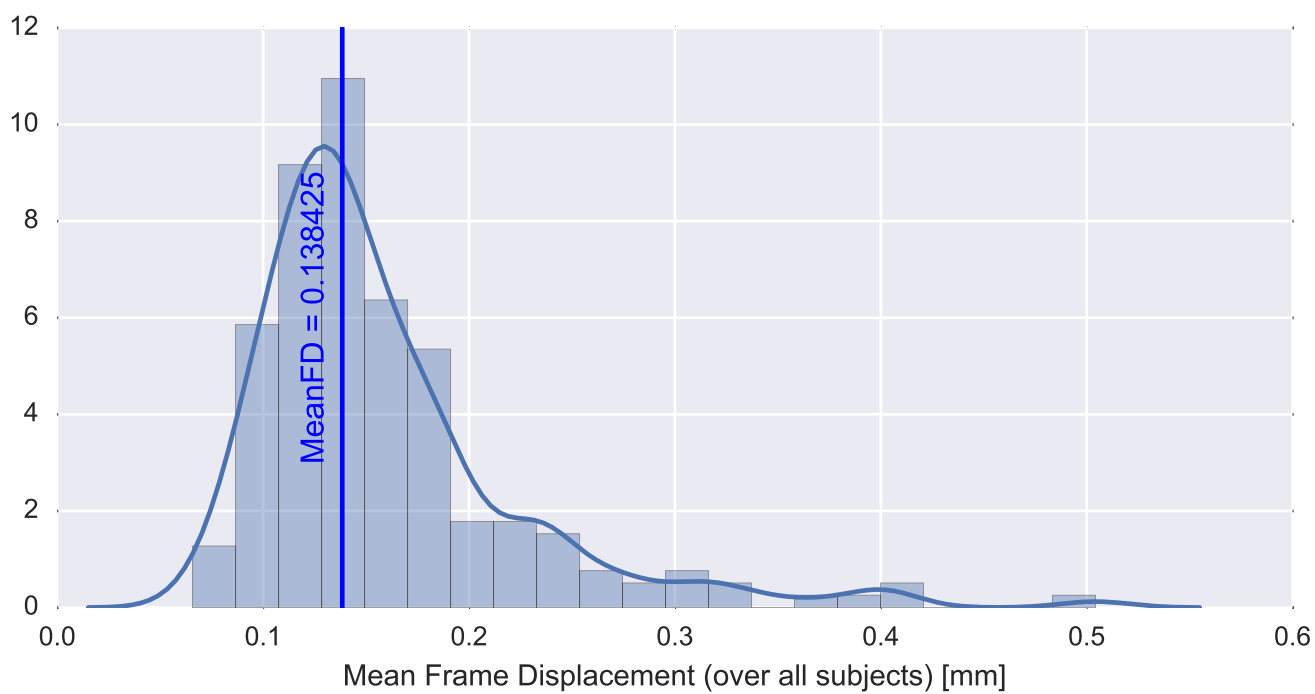

Brain mask

tSNR

motion

fieldmap correction

coregistration