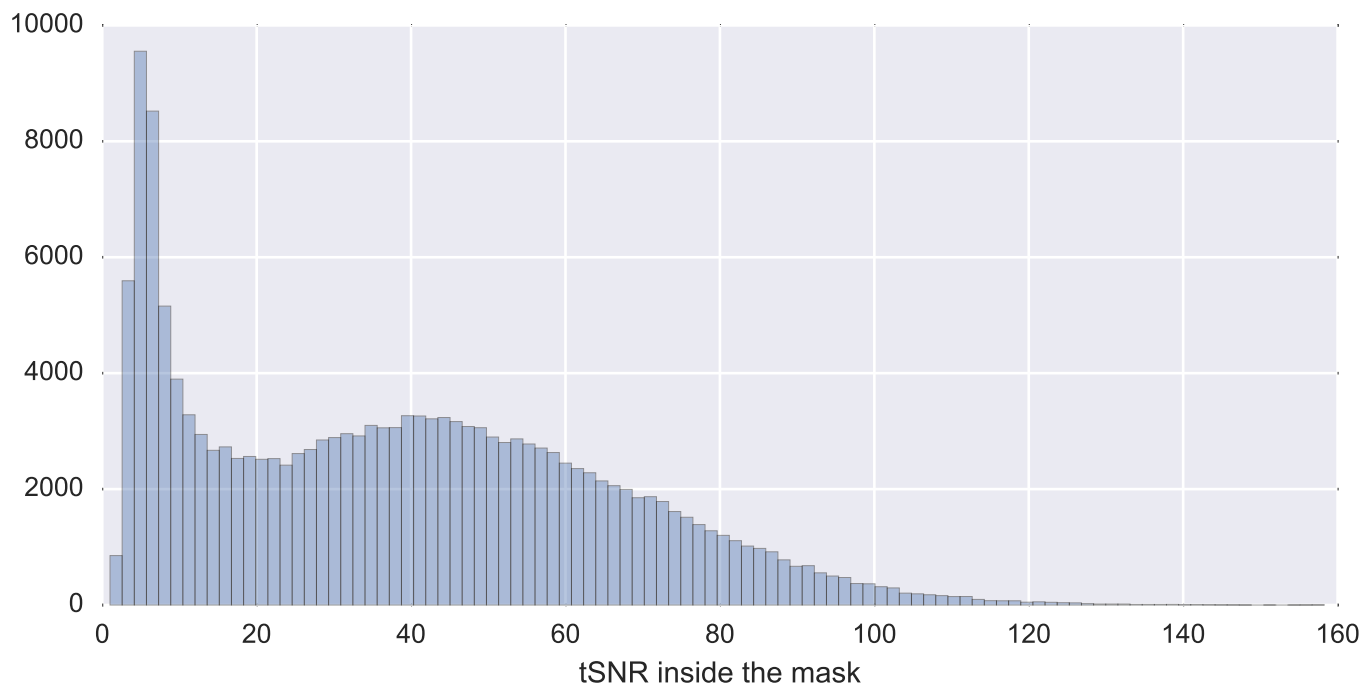

Brain mask

tSNR

motion

fieldmap correction

coregistration