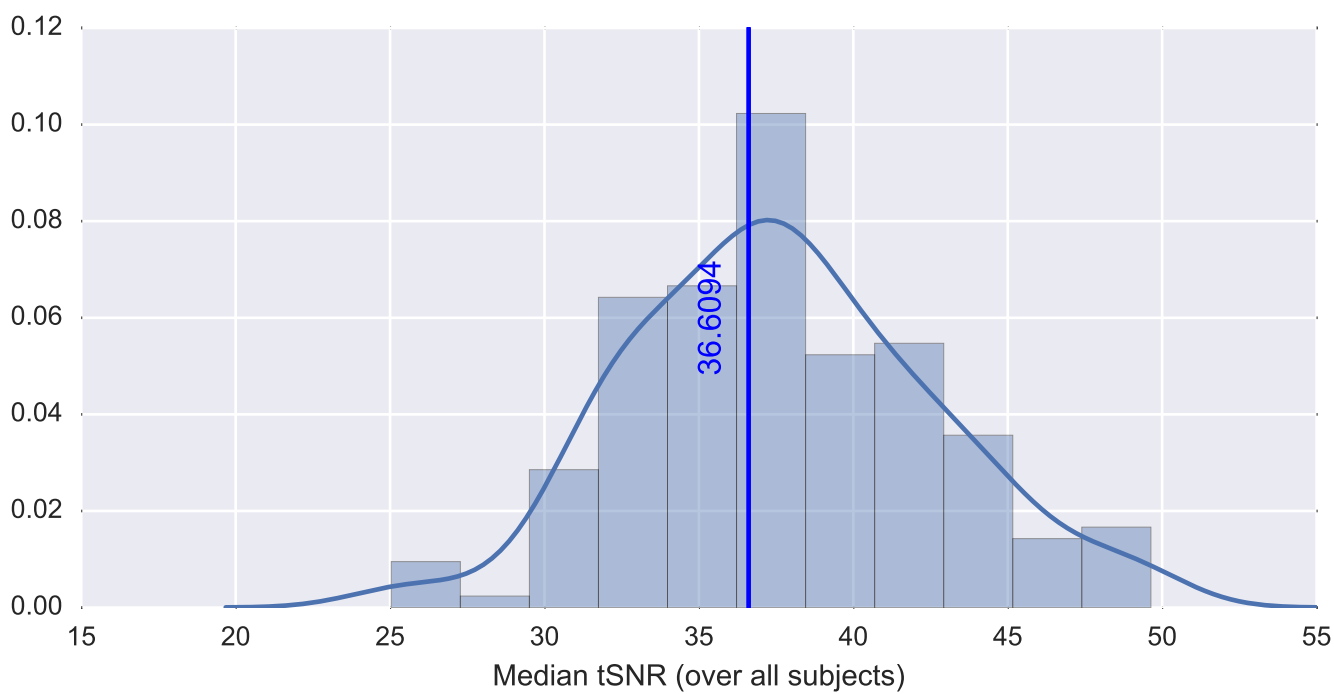

Brain mask

tSNR

motion

fieldmap correction

coregistration