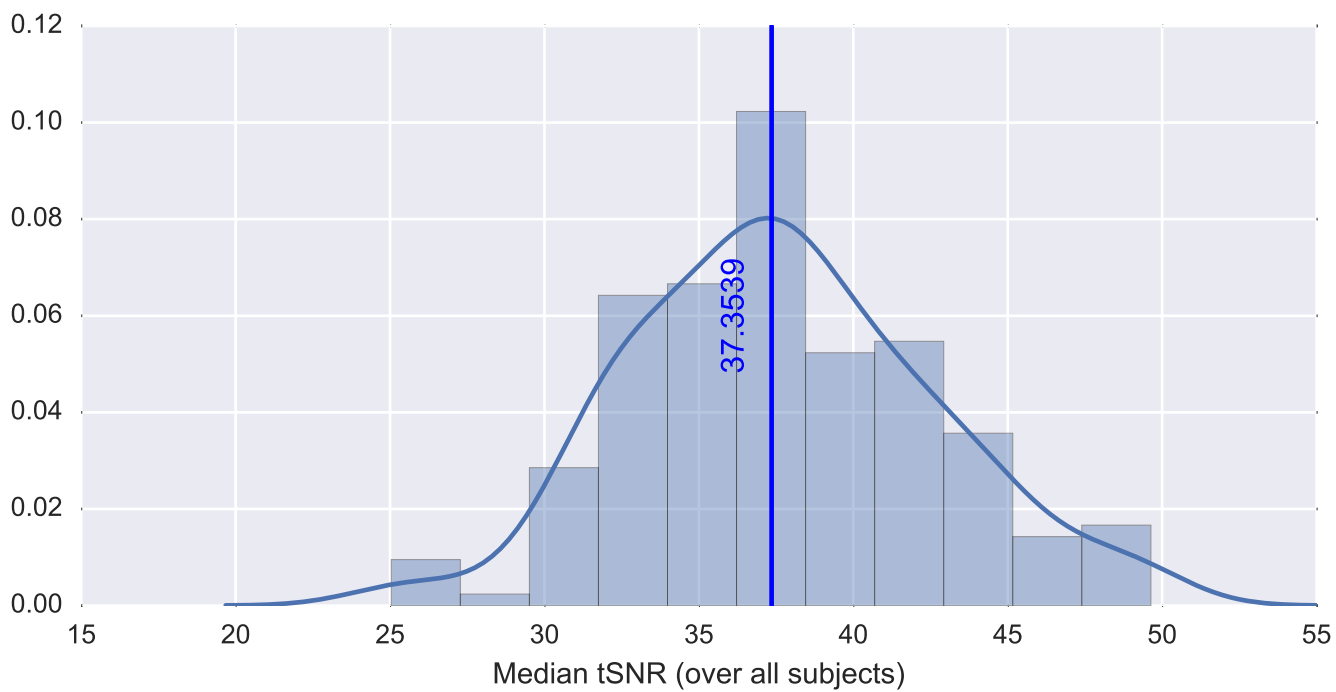

Mean EPI

Brain mask

tSNR

motion

fieldmap correction

coregistration