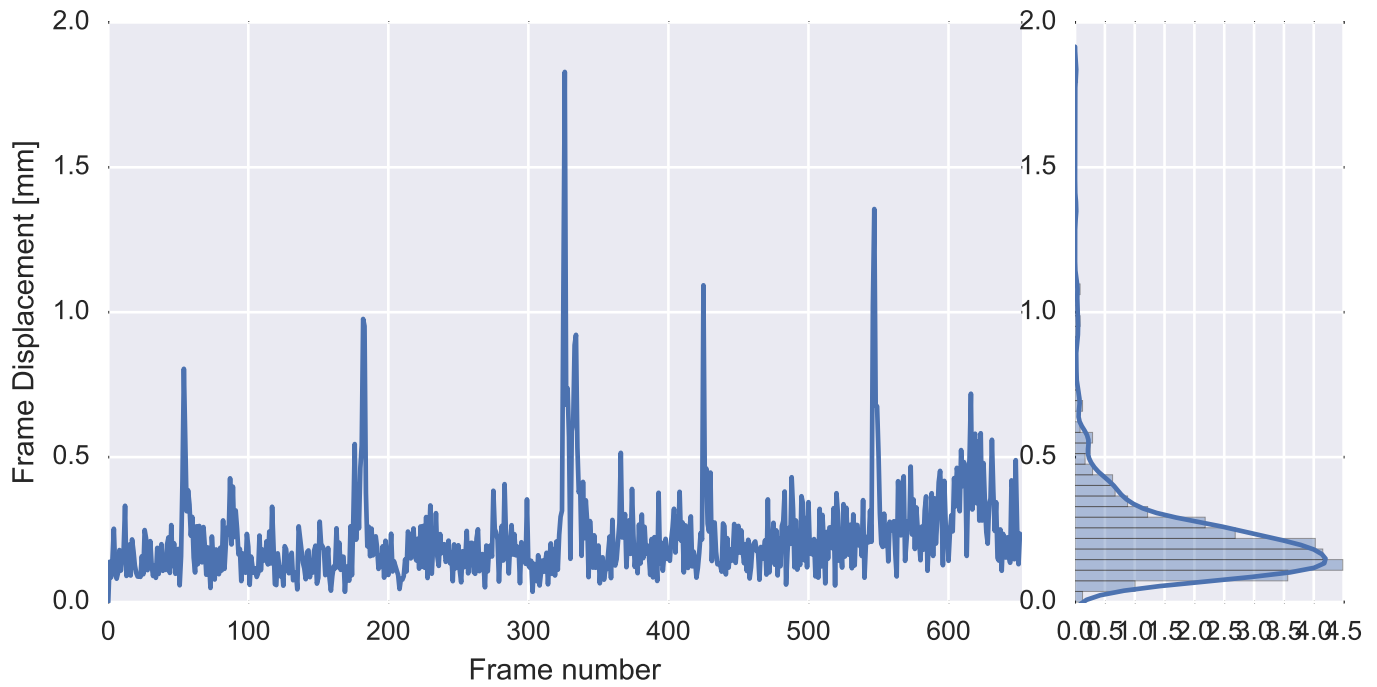

Mean EPI

Brain mask

tSNR

motion

fieldmap correction

coregistration