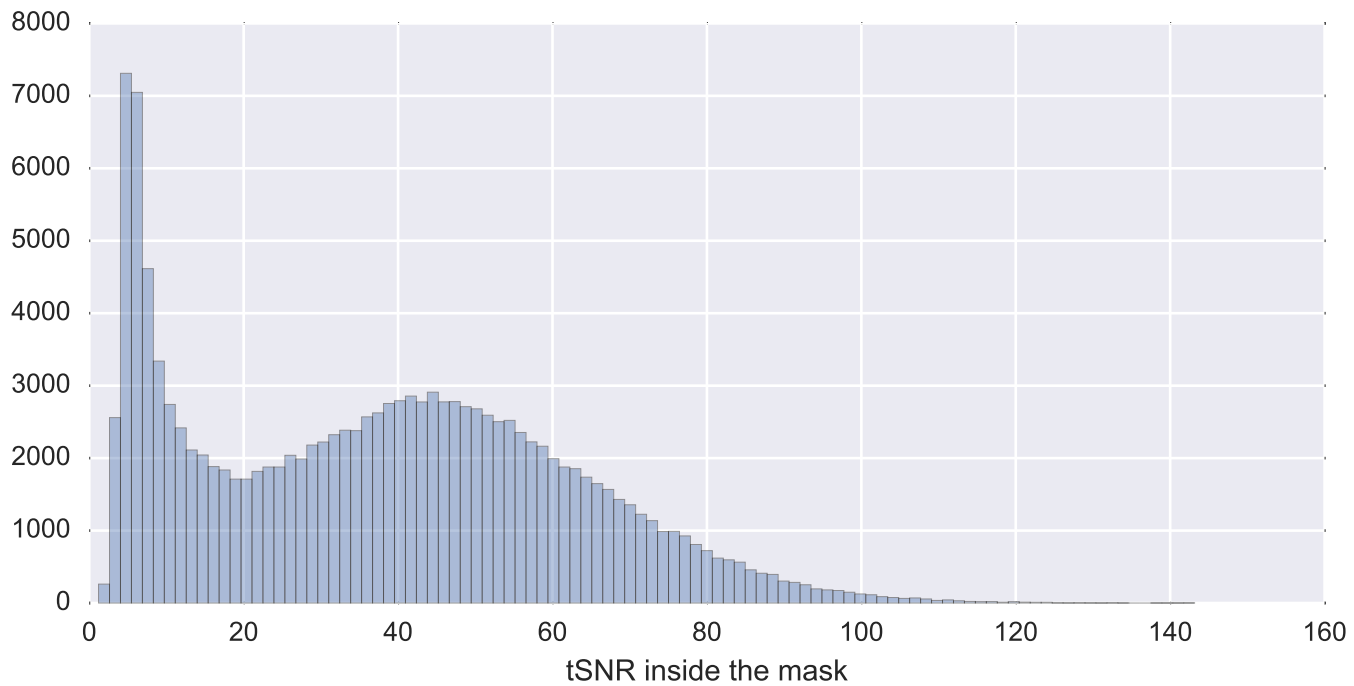

Mean EPI

Brain mask

tSNR

motion

fieldmap correction

coregistration