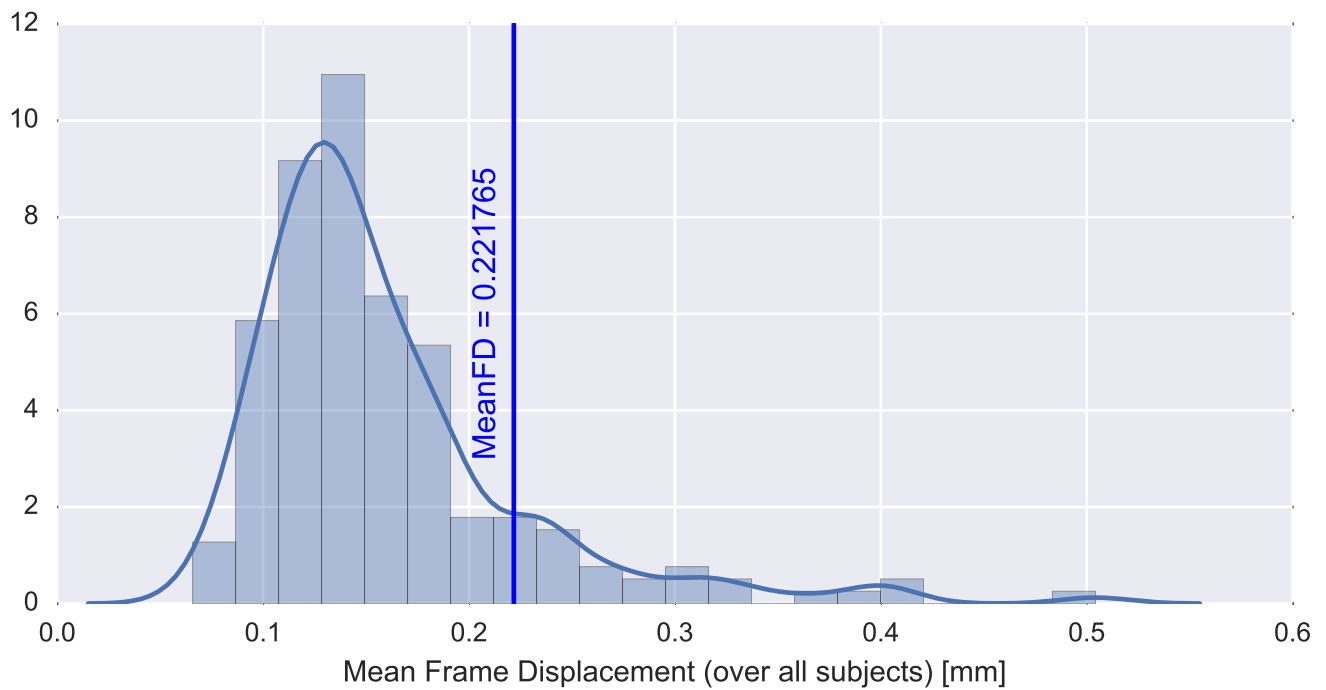

Mean EPI

Brain mask

tSNR

motion

fieldmap correction

coregistration