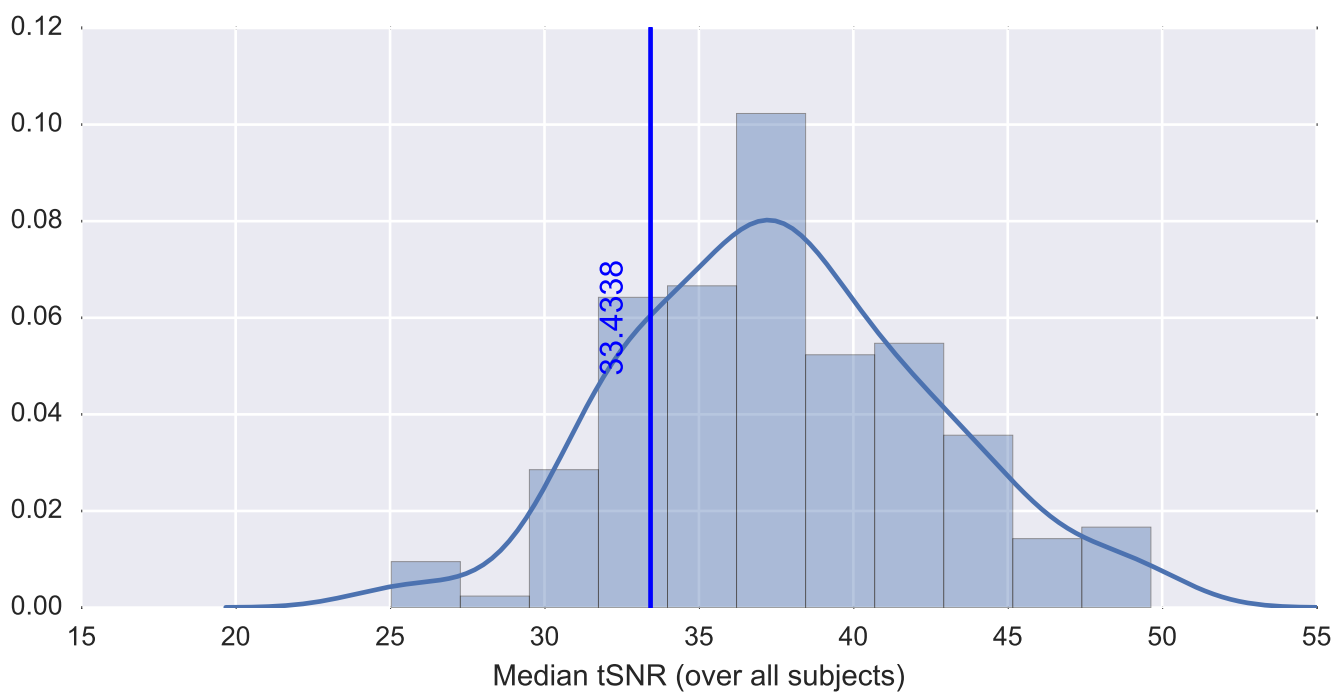

Mean EPI

Brain mask

tSNR

motion

fieldmap correction

coregistration