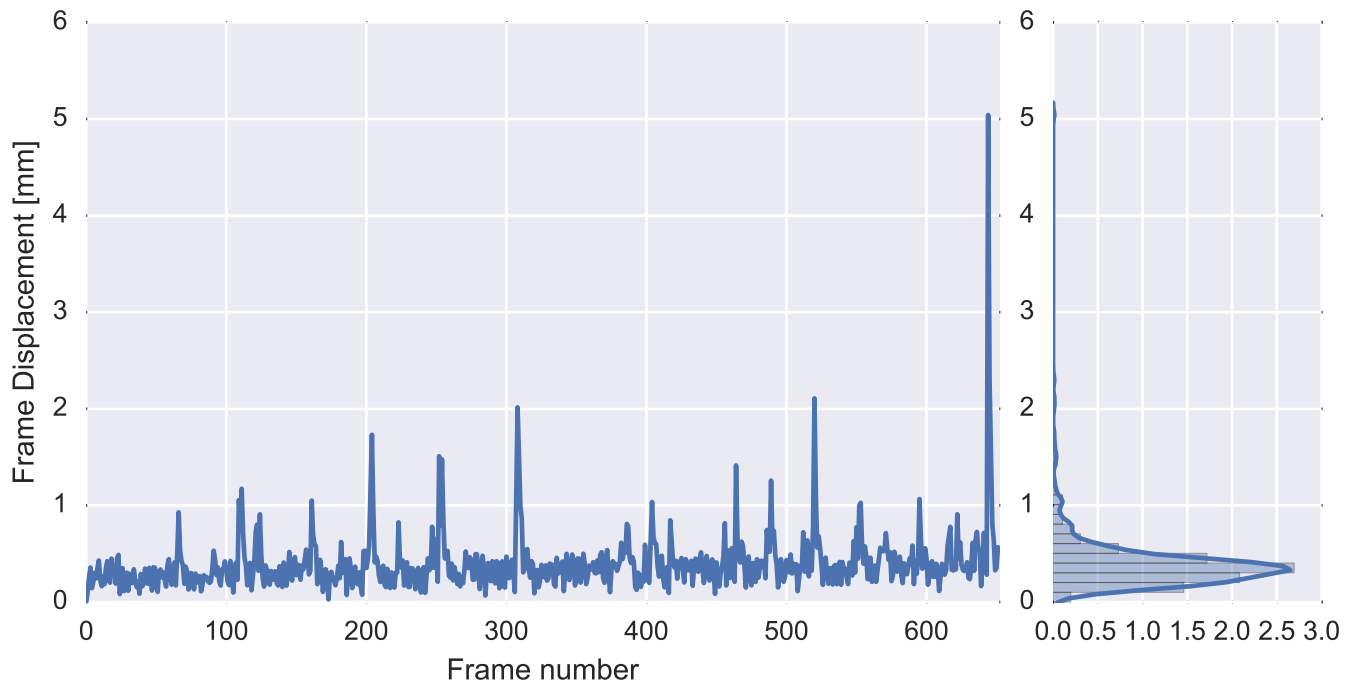

Mean EPI

Brain mask

tSNR

motion

fieldmap correction

coregistration