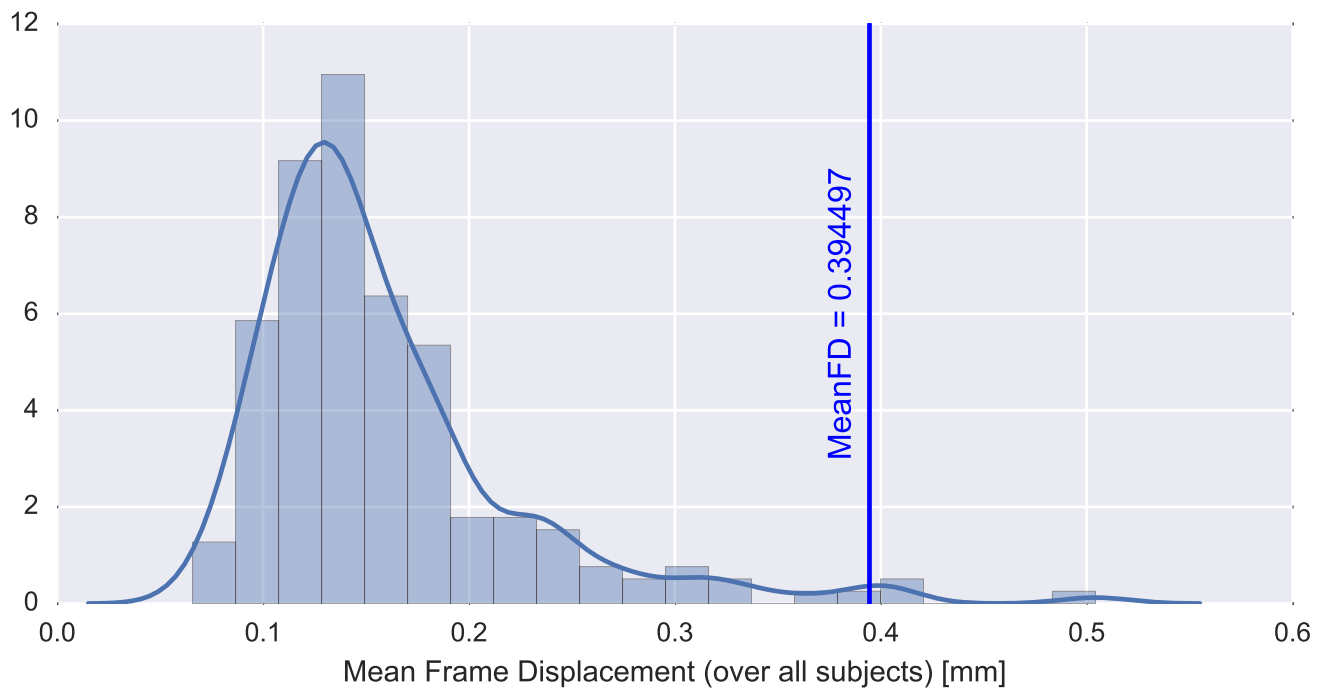

Mean EPI

Brain mask

tSNR

motion

fieldmap correction

coregistration