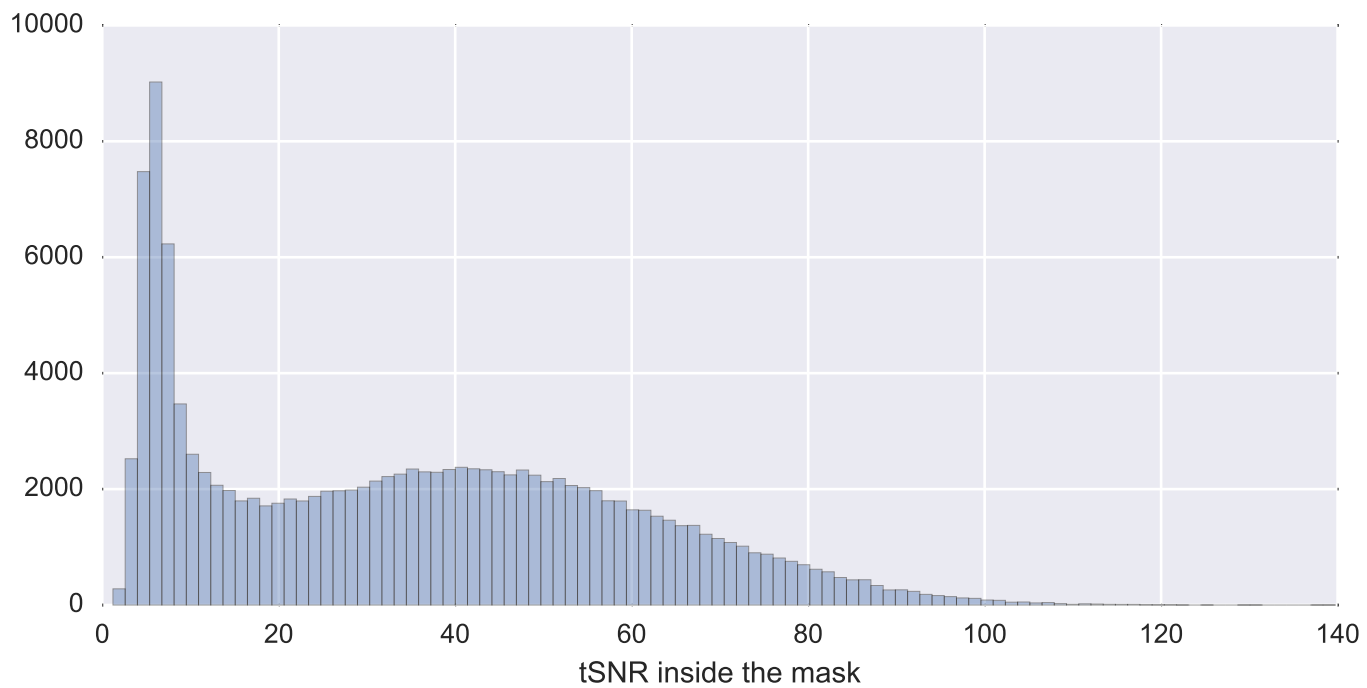

Mean EPI

Brain mask

tSNR

motion

fieldmap correction

coregistration