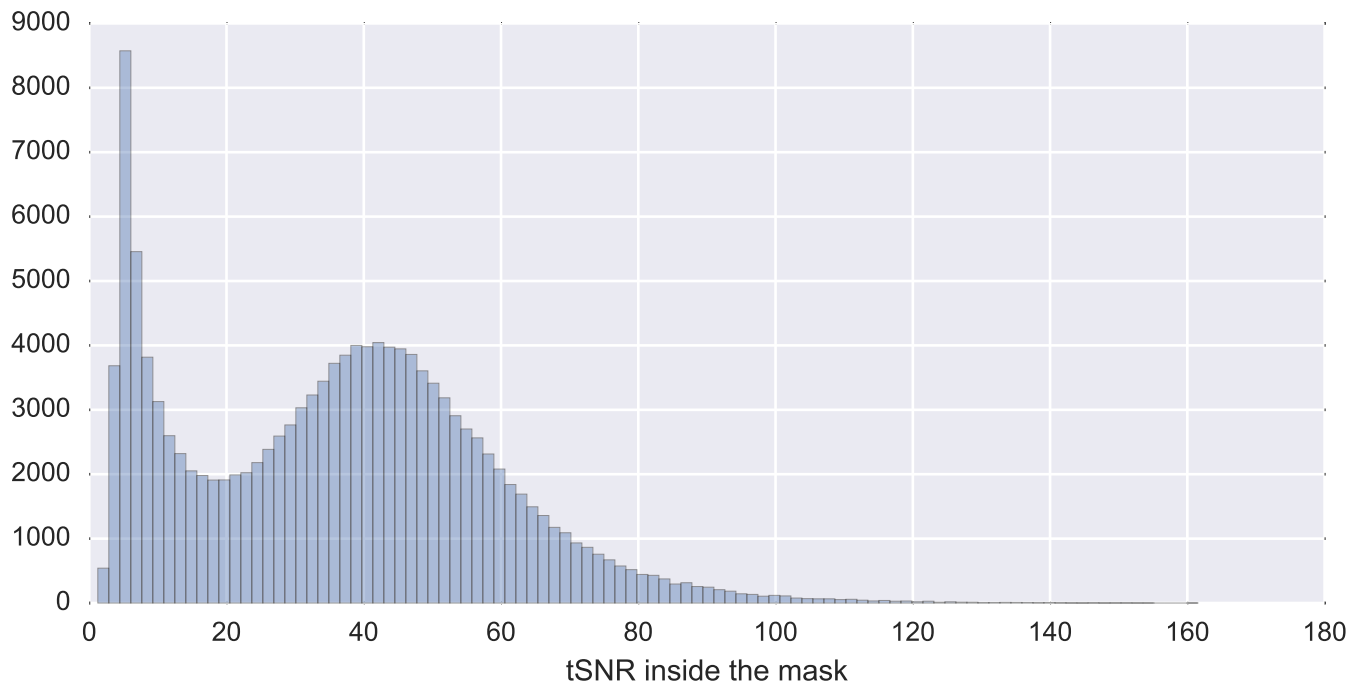

Mean EPI

Brain mask

tSNR

motion

fieldmap correction

coregistration