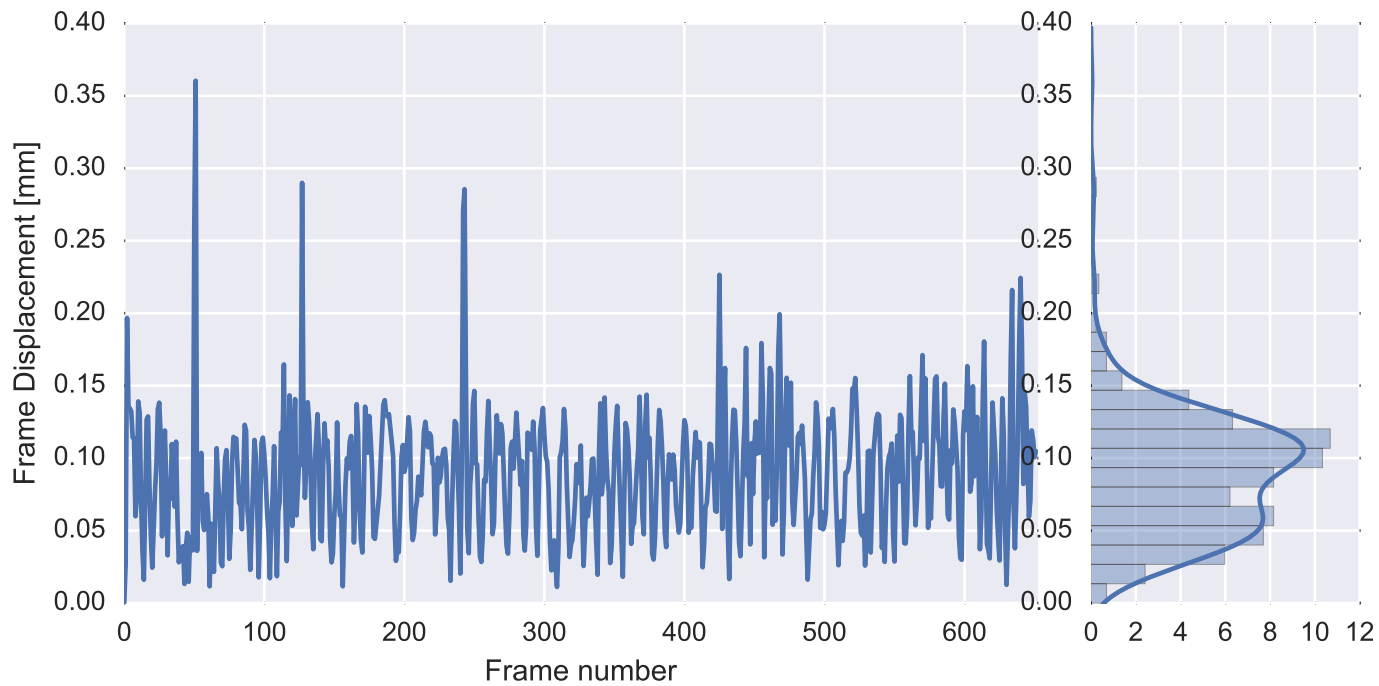

Mean EPI

Brain mask

tSNR

motion

fieldmap correction

coregistration