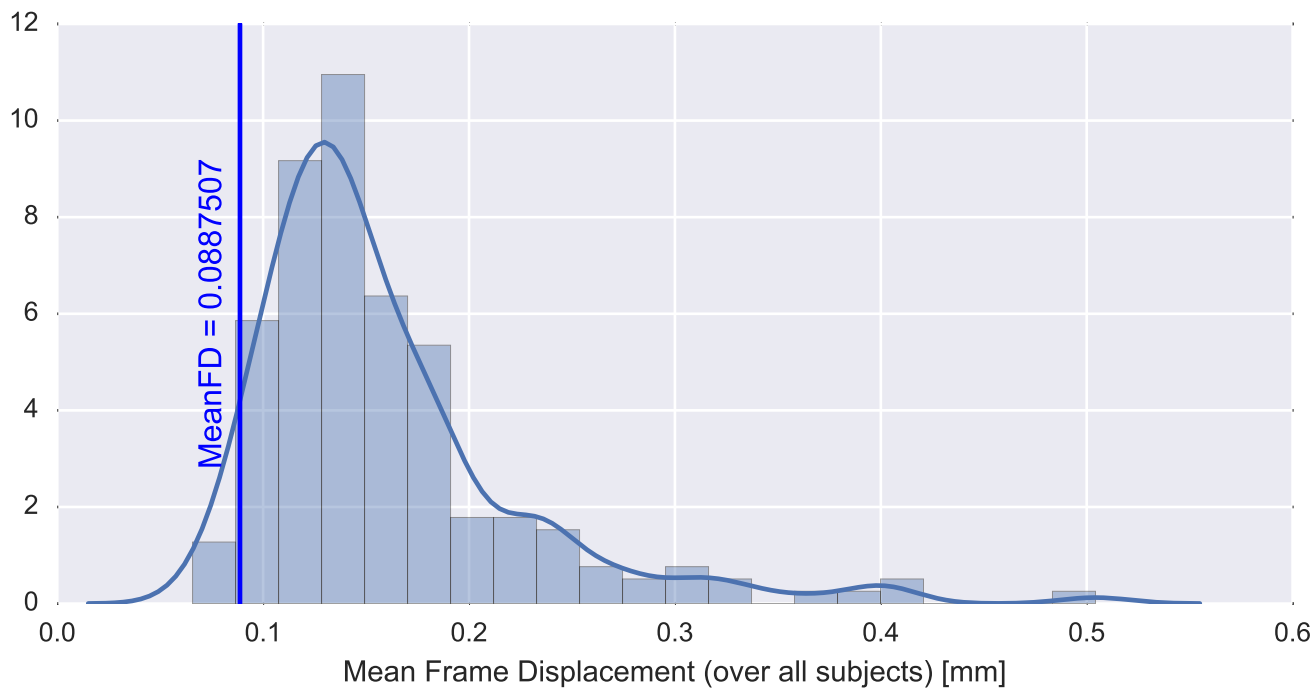

Mean EPI

Brain mask

tSNR

motion

fieldmap correction

coregistration