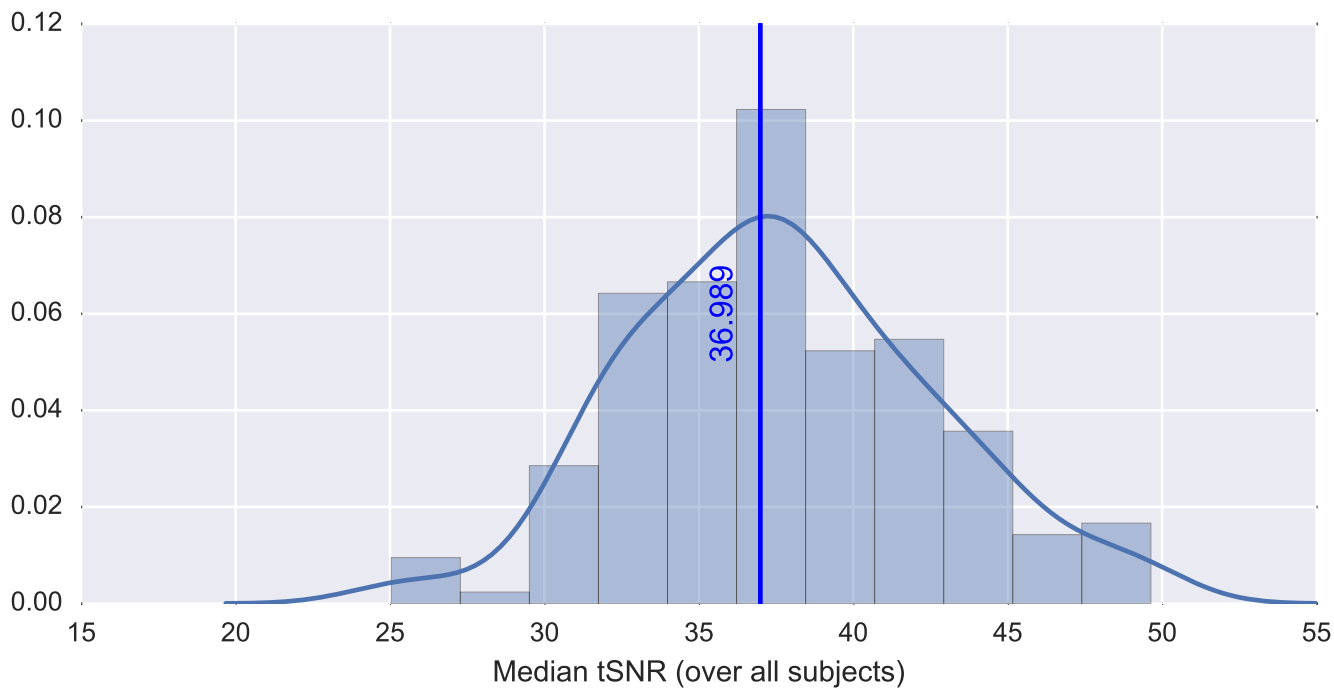

Mean EPI

Brain mask

tSNR

motion

fieldmap correction

coregistration