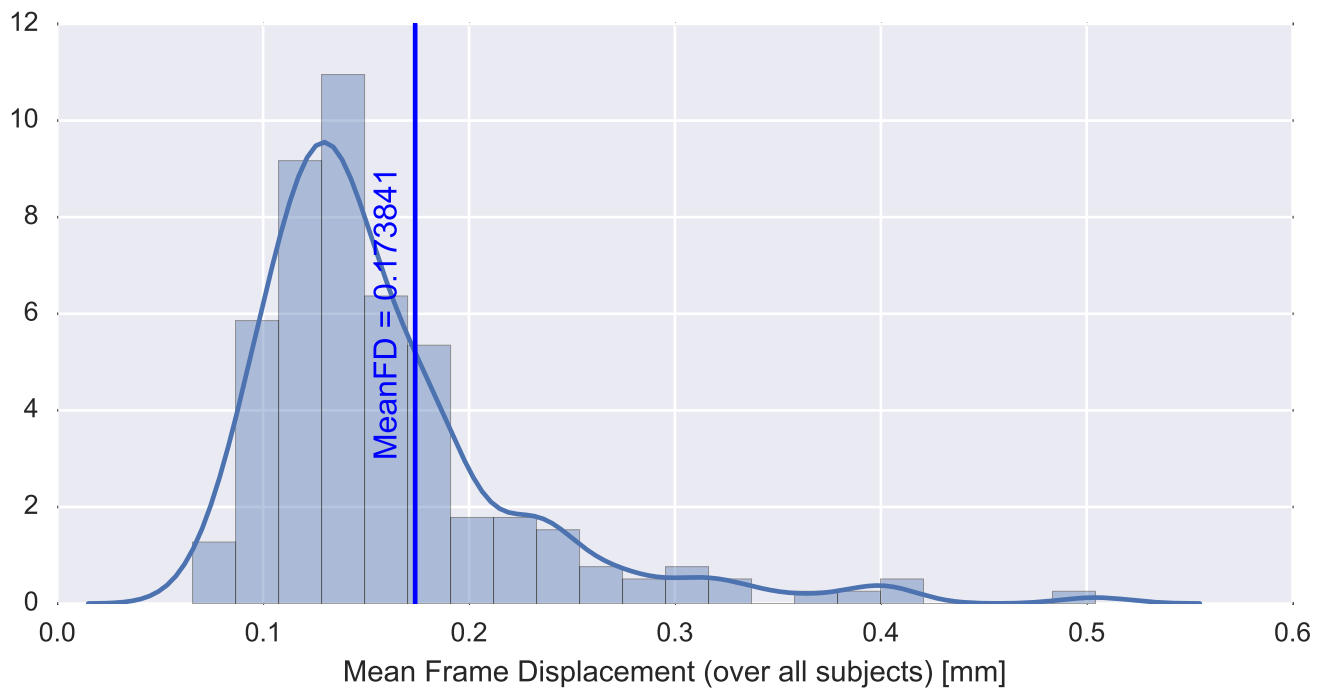

Mean EPI

Brain mask

tSNR

motion

fieldmap correction

coregistration