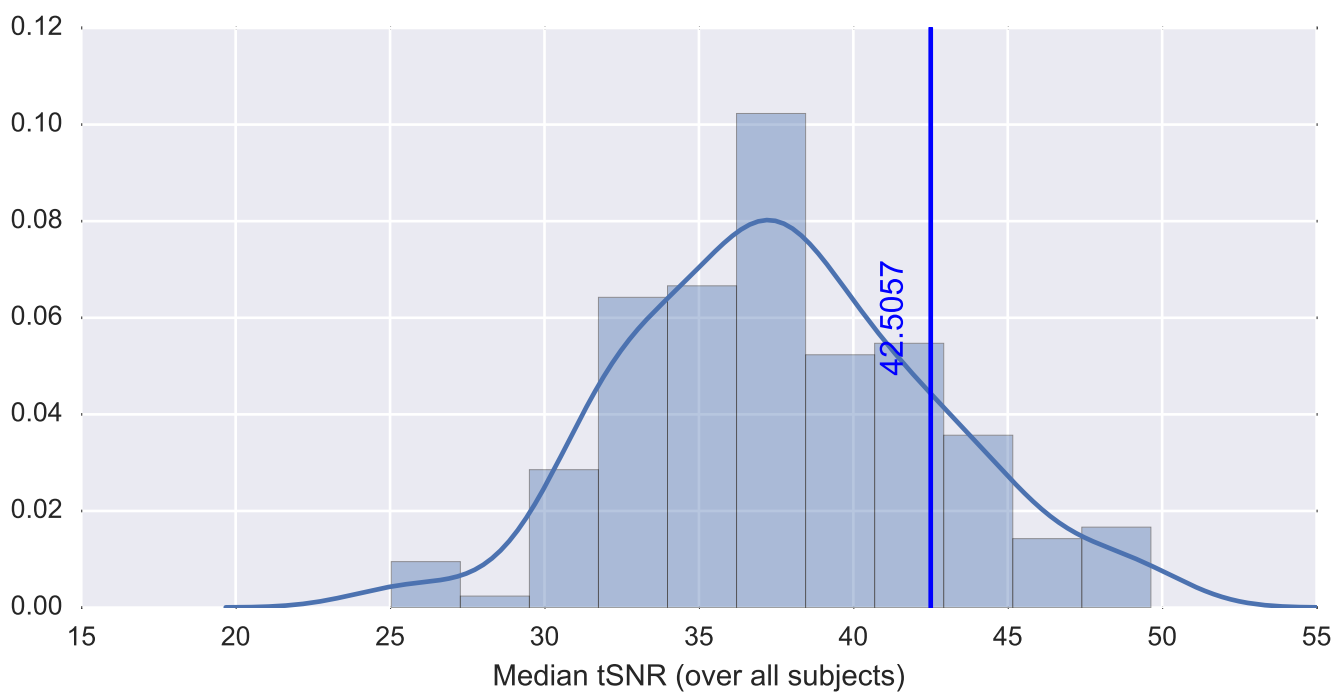

Mean EPI

Brain mask

tSNR

motion

fieldmap correction

coregistration