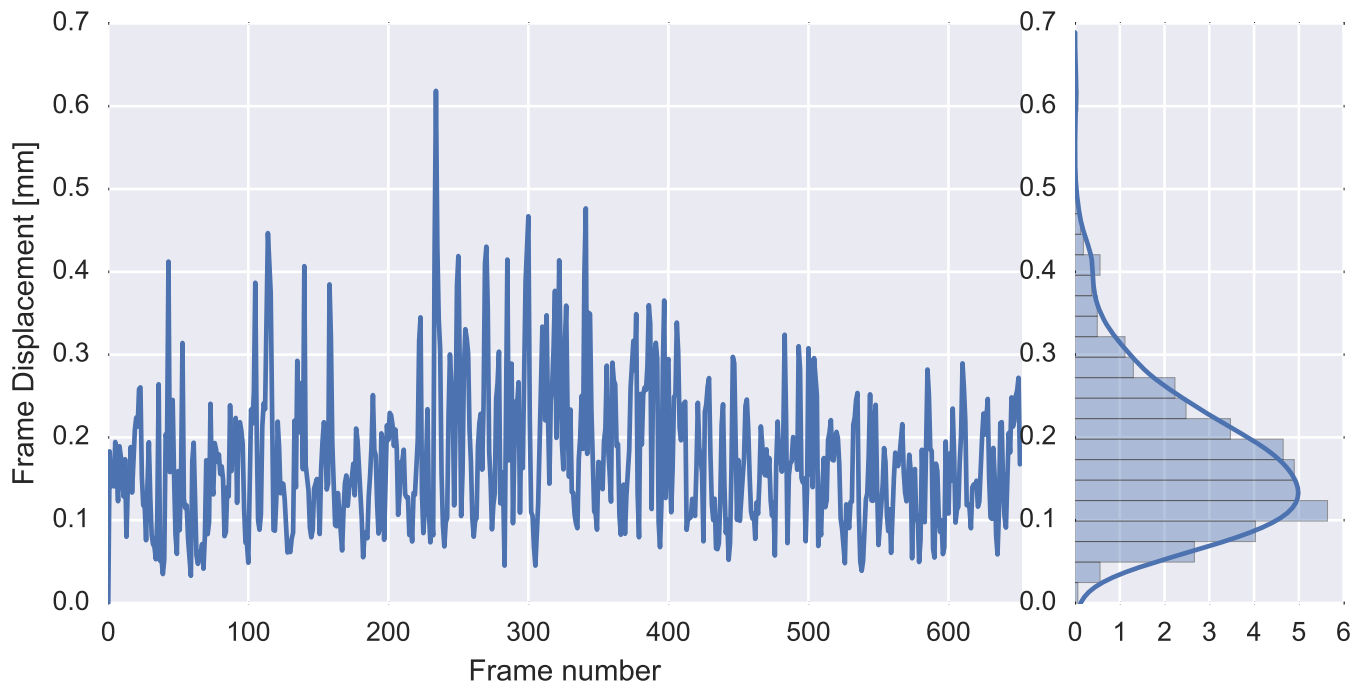

Mean EPI

Brain mask

tSNR

motion

fieldmap correction

coregistration