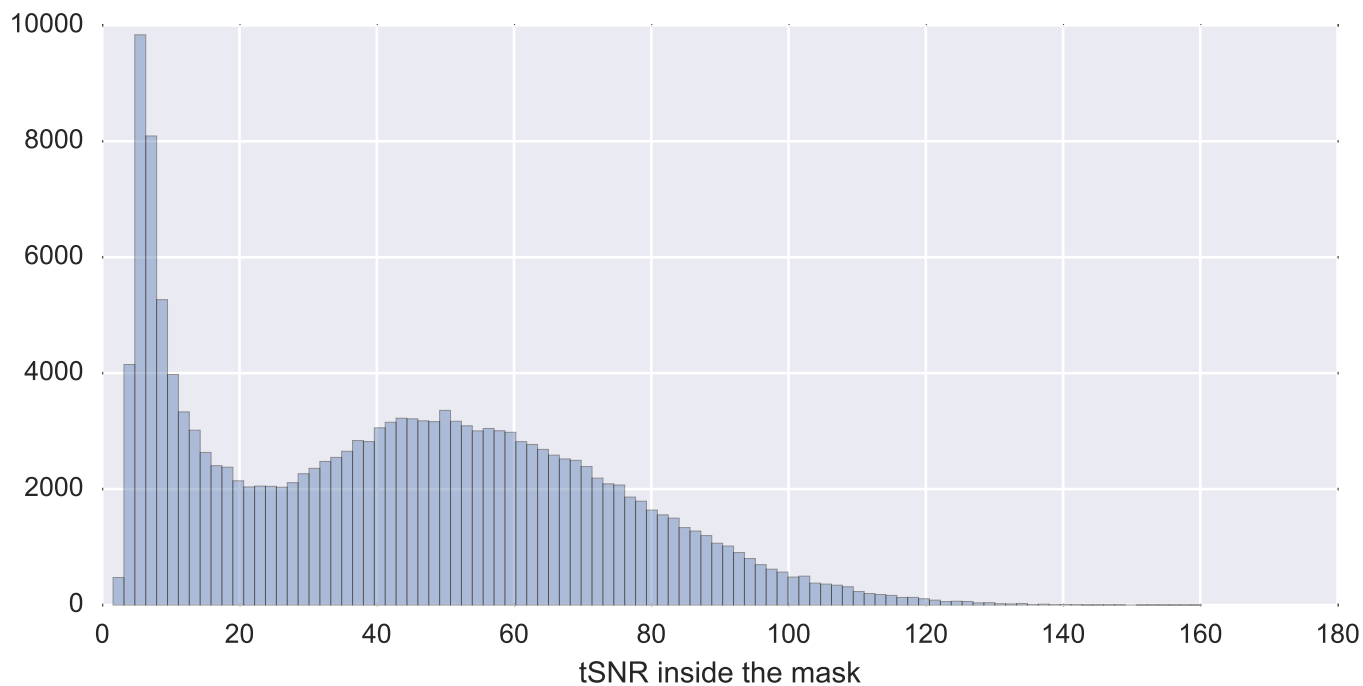

Mean EPI

Brain mask

tSNR

motion

fieldmap correction

coregistration