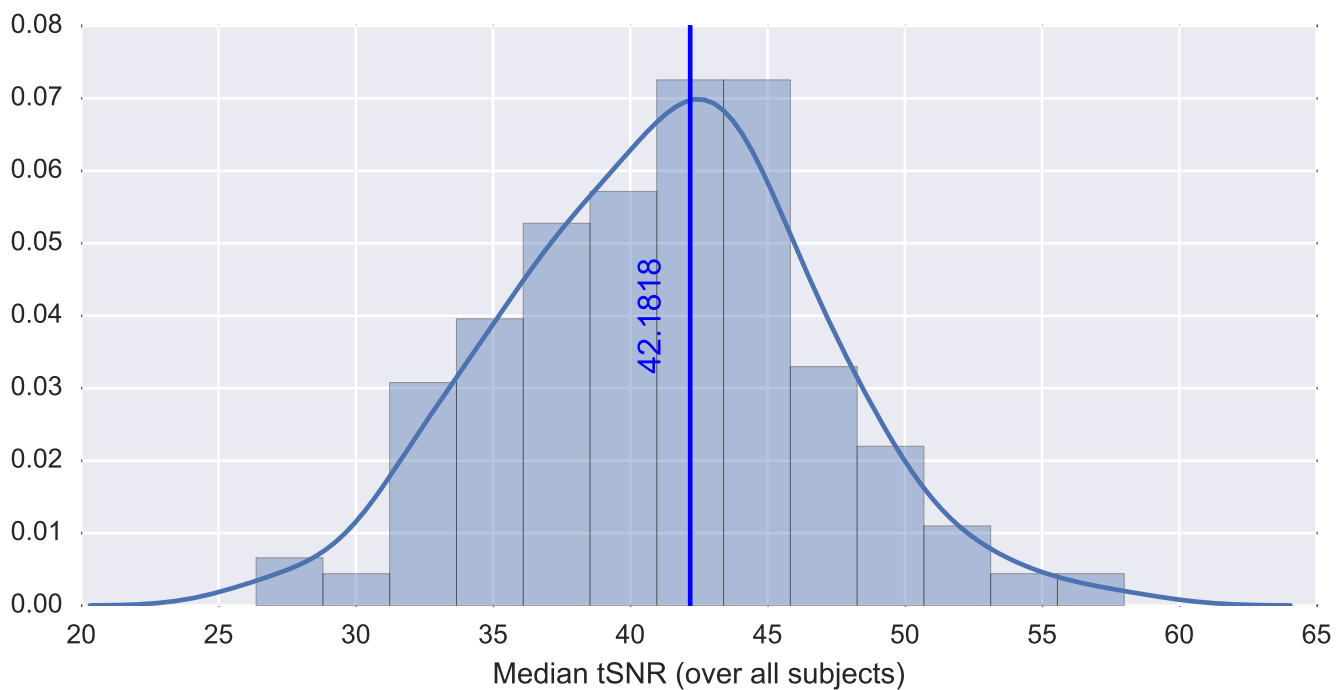

Mean EPI

Brain mask

tSNR

motion

fieldmap correction

coregistration