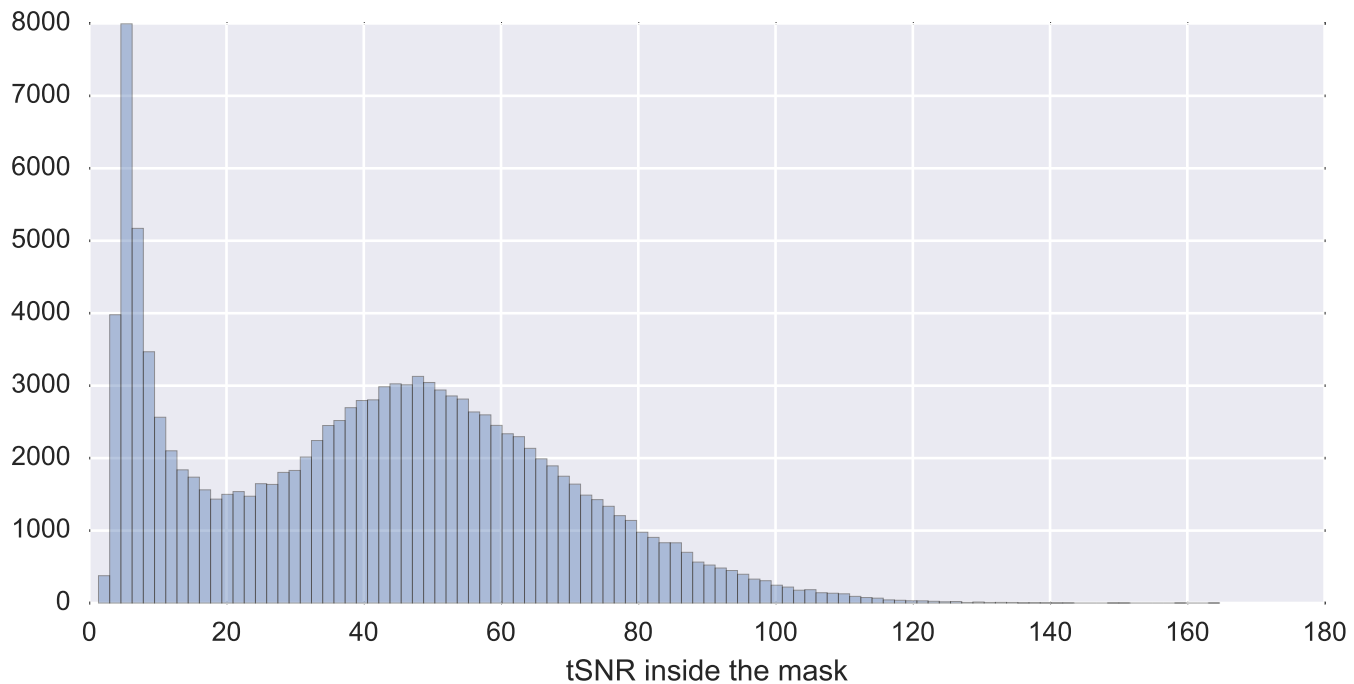

Mean EPI

Brain mask

tSNR

motion

fieldmap correction

coregistration