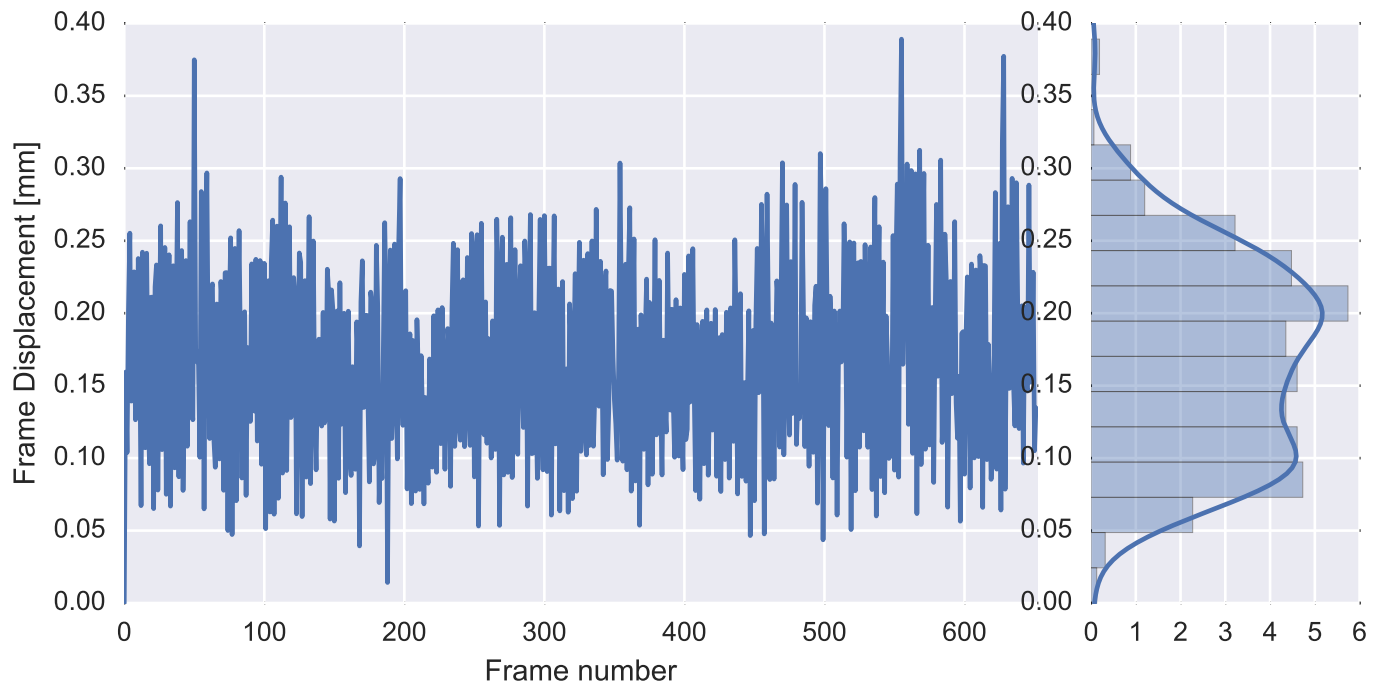

Mean EPI

Brain mask

tSNR

motion

fieldmap correction

coregistration