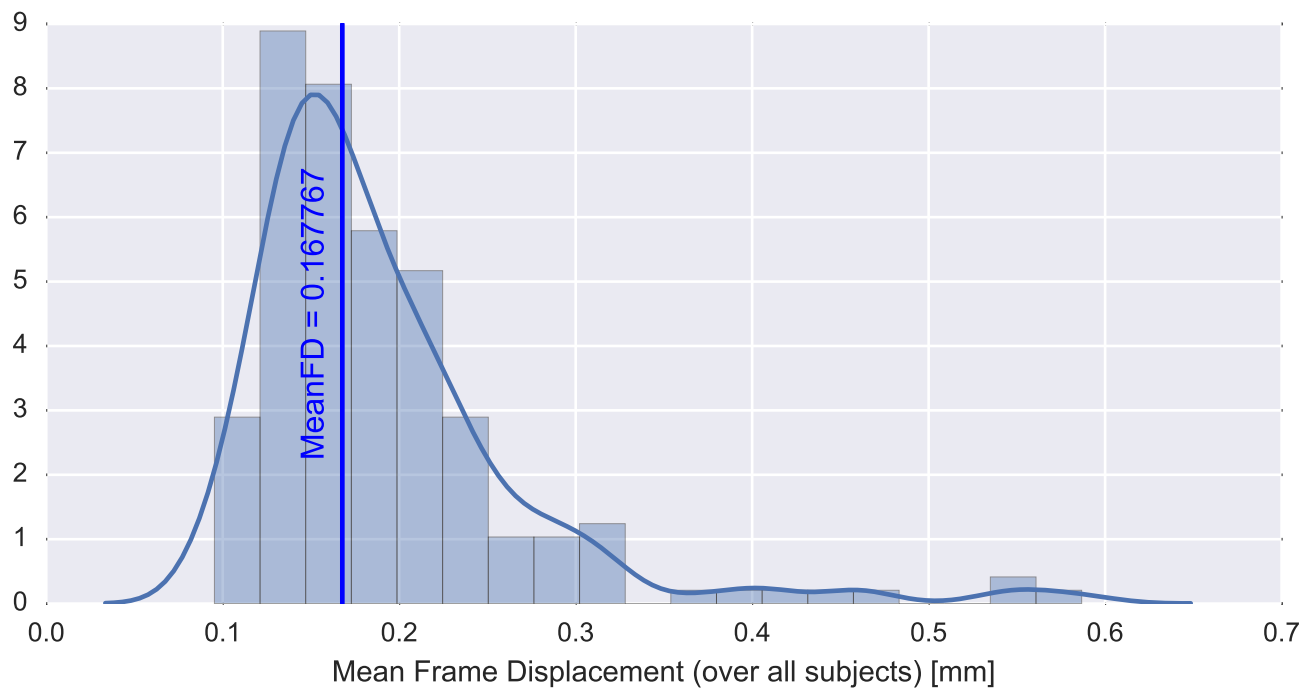

Mean EPI

Brain mask

tSNR

motion

fieldmap correction

coregistration