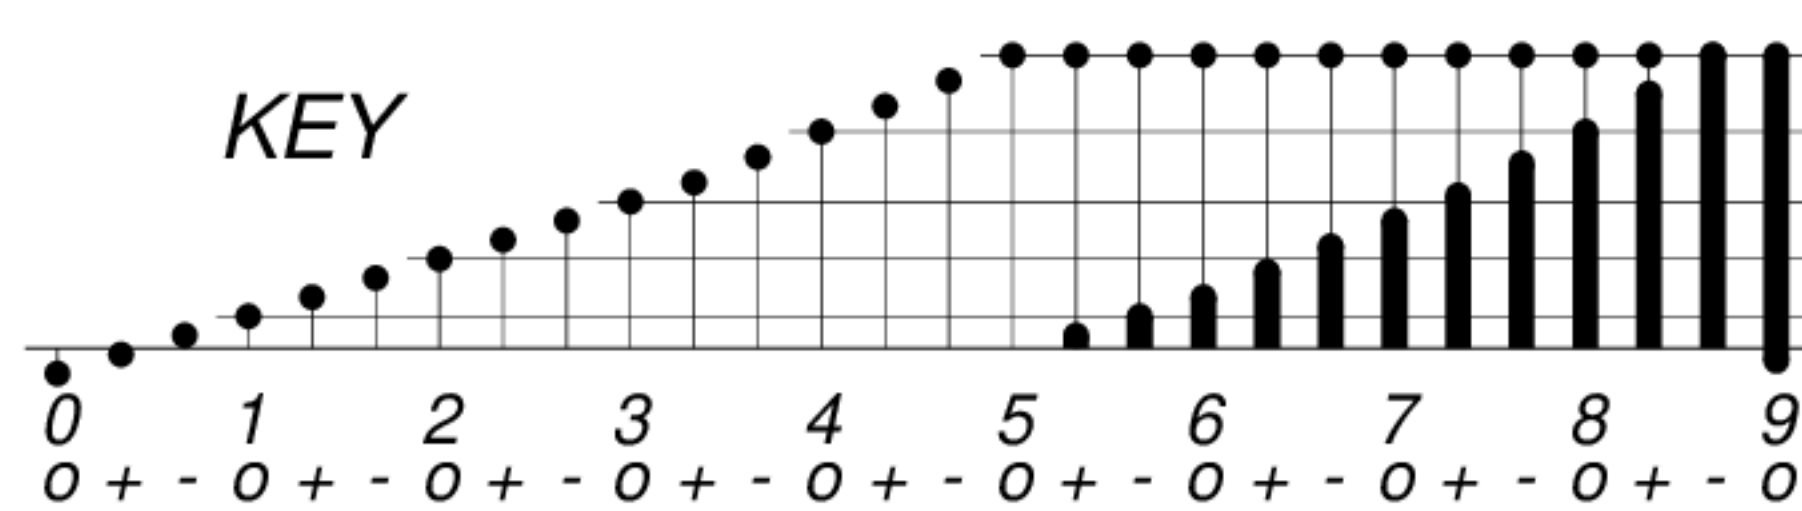

2600

2601

2602

2603

2604

2605

2606

2607

2608

GFZ German Research Centre for Geosciences
**PLANETARY MAGNETIC
THREE-HOUR-RANGE INDICES**
Kp till 2024 Oct 31

KEY

▲ = sudden
commencement