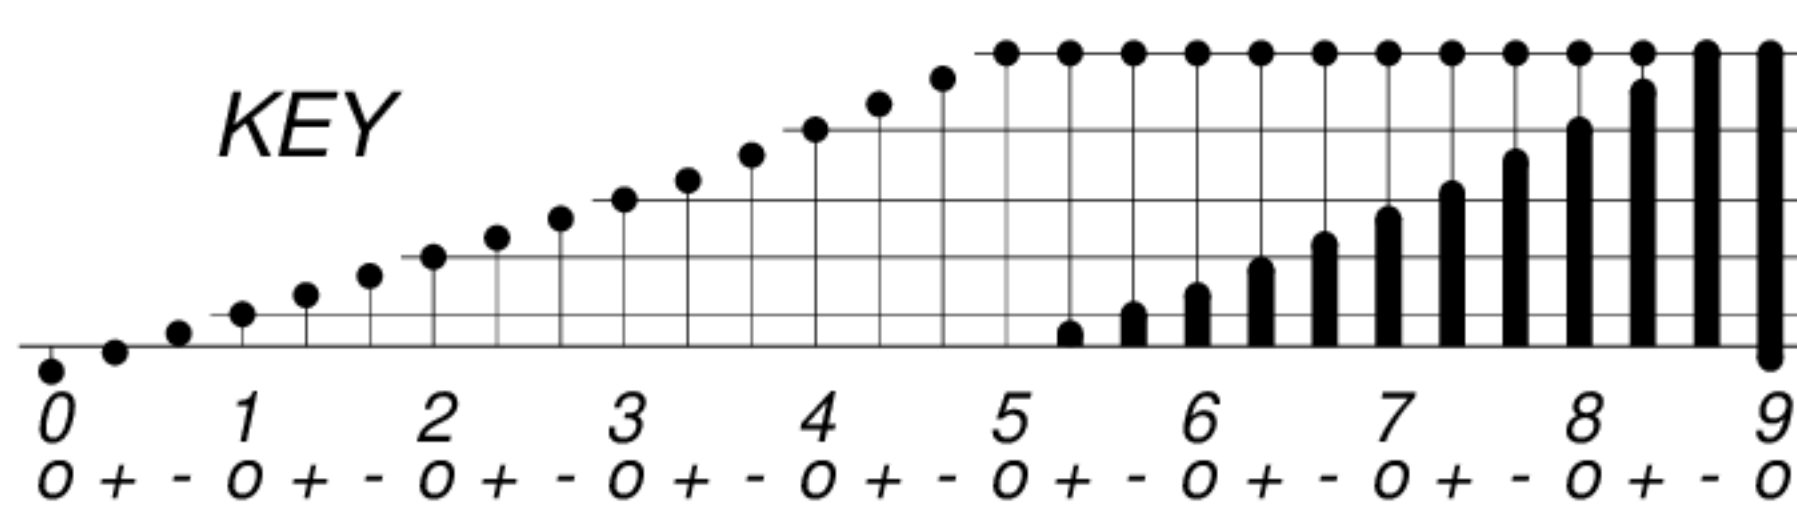

DAYS IN SOLAR ROTATION INTERVAL

1 2 3 4 5 6 7 8 9 10 11 12 13 14 15 16 17 18 19 20 21 22 23 24 25 26 27

ROT.-NO.

2010

KEY

▲ = sudden commencement

GFZ German Research Centre for Geosciences  
**PLANETARY MAGNETIC  
 THREE-HOUR-RANGE INDICES**  
*Kp 2010*