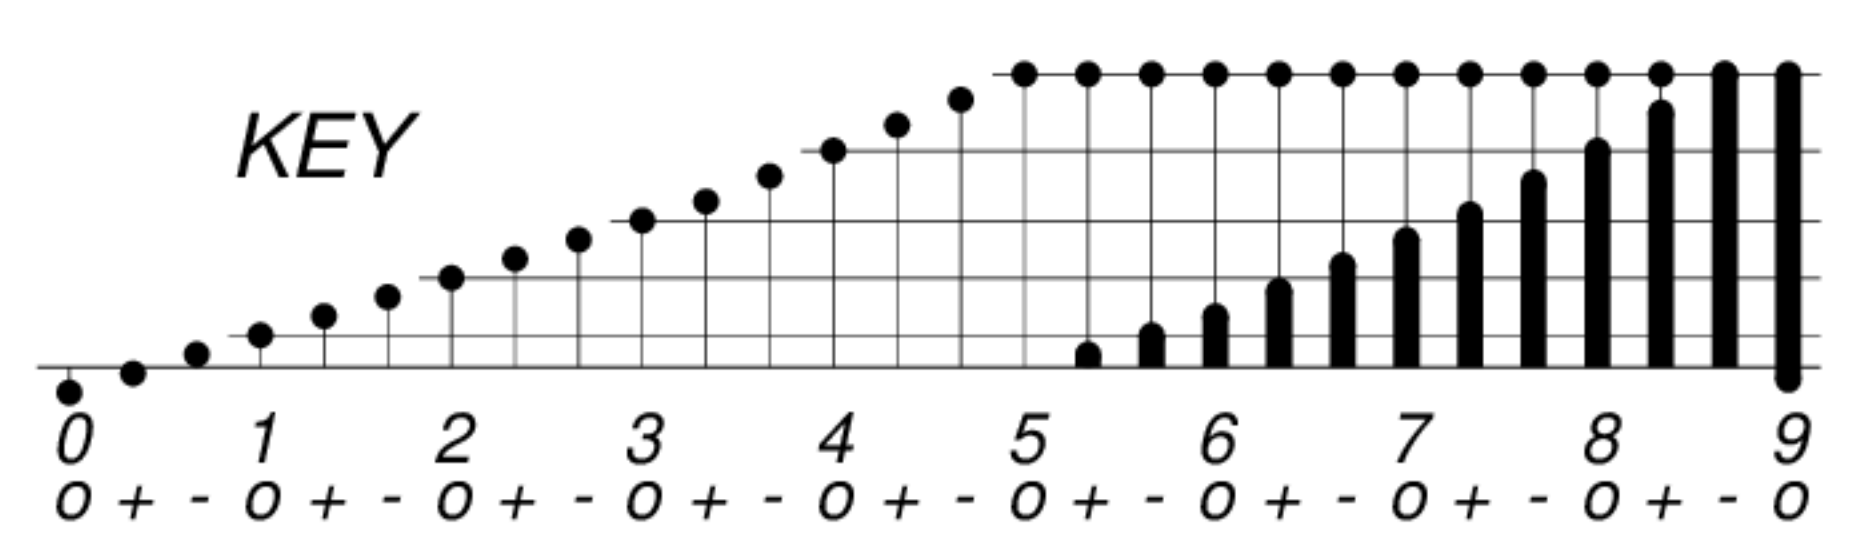

DAYS IN SOLAR ROTATION INTERVAL

1 2 3 4 5 6 7 8 9 10 11 12 13 14 15 16 17 18 19 20 21 22 23 24 25 26 27

ROT.-NO.

1980

KEY

▲ = sudden commencement

GFZ German Research Centre for Geosciences  
**PLANETARY MAGNETIC  
 THREE-HOUR-RANGE INDICES**  
*Kp 1980*