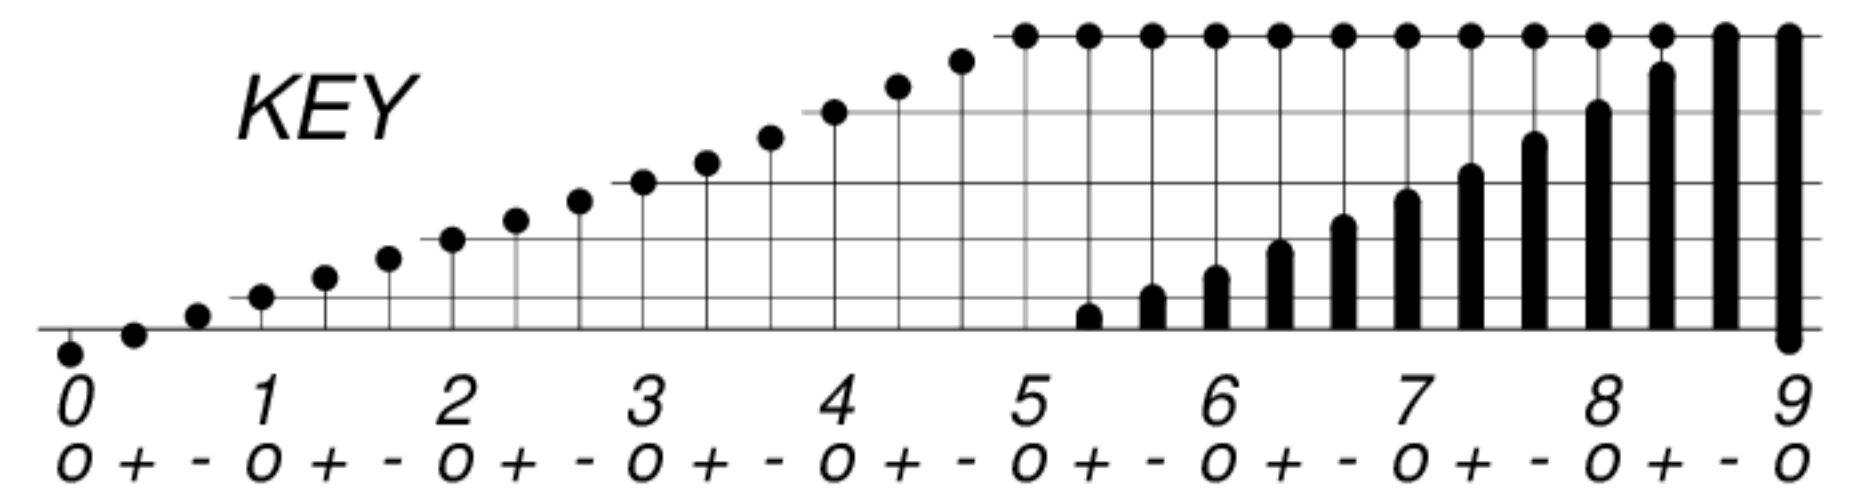

DAYS IN SOLAR ROTATION INTERVAL

1 2 3 4 5 6 7 8 9 10 11 12 13 14 15 16 17 18 19 20 21 22 23 24 25 26 27

ROT.-
NO.

KEY

▲ = sudden commencement

GFZ German Research Centre for Geosciences
**PLANETARY MAGNETIC
THREE-HOUR-RANGE INDICES**