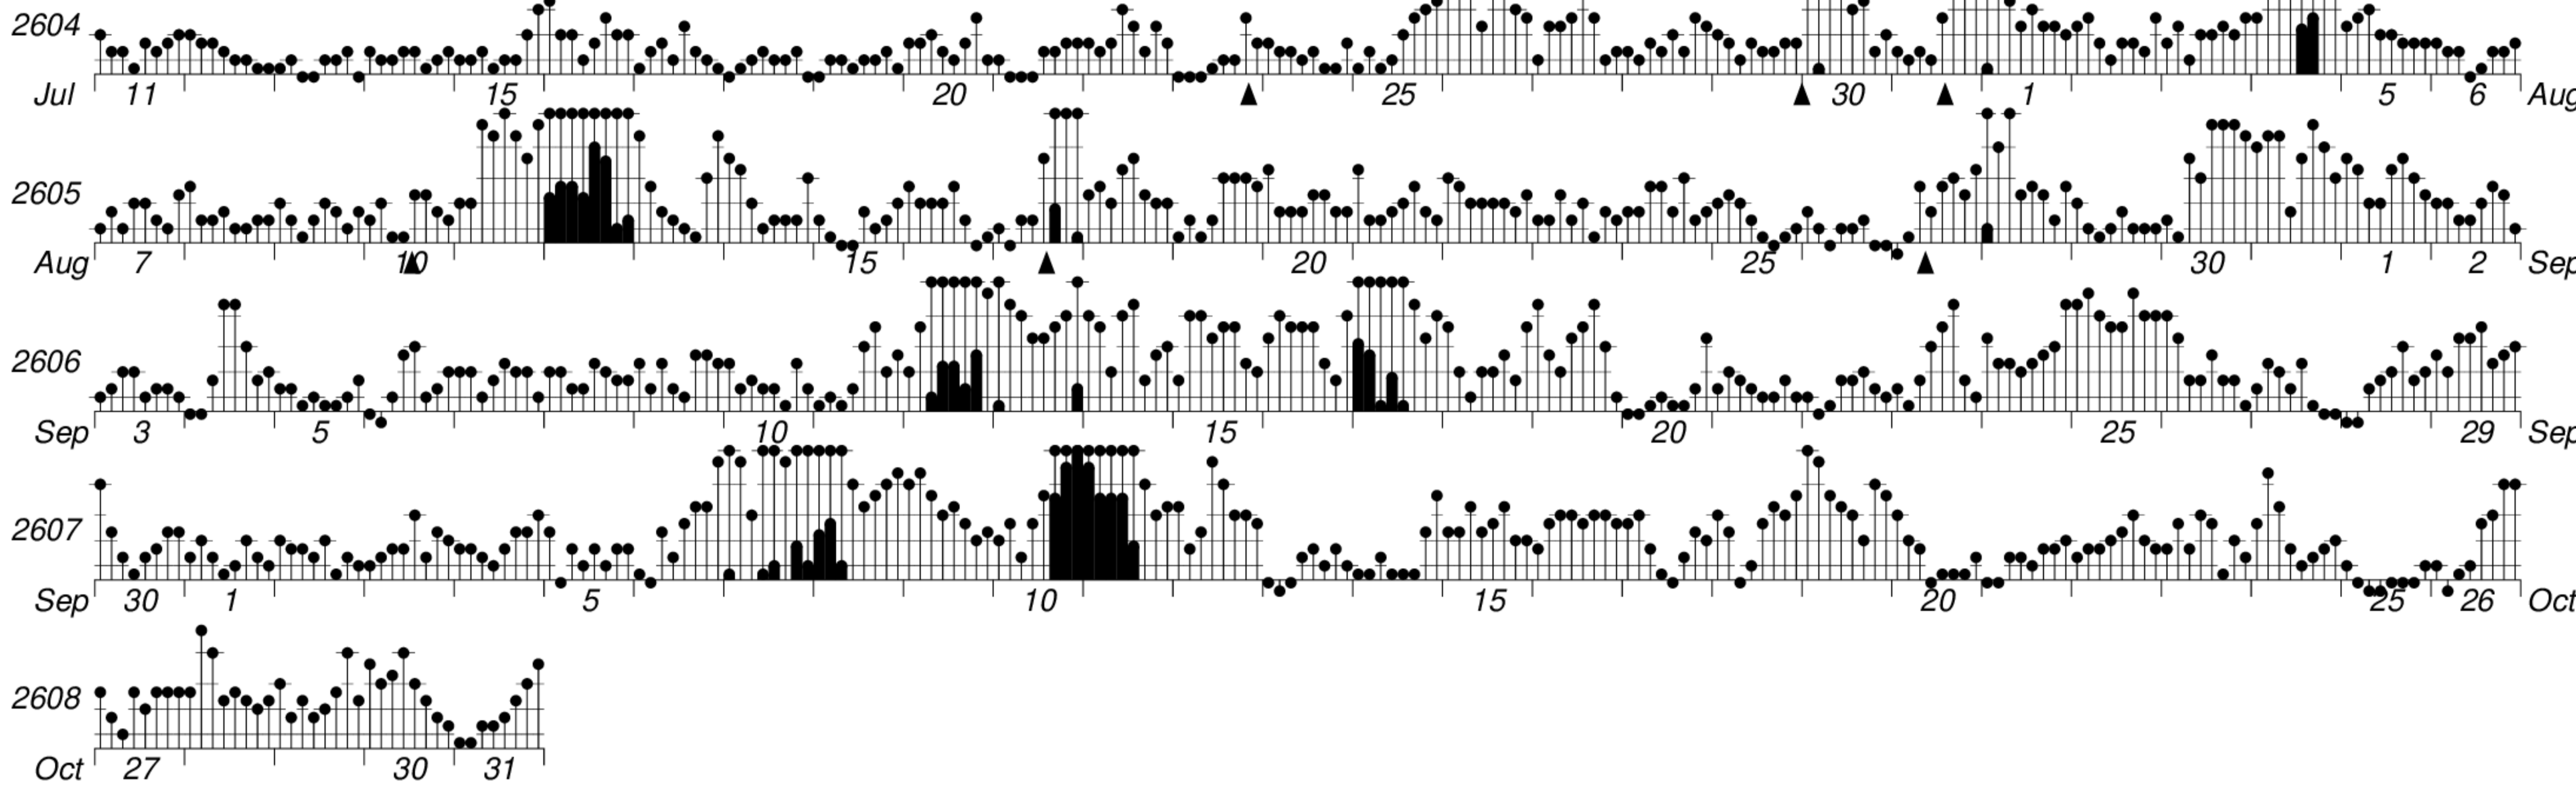

DAYS IN SOLAR ROTATION INTERVAL

1 2 3 4 5 6 7 8 9 10 11 12 13 14 15 16 17 18 19 20 21 22 23 24 25 26 27

ROT.-
NO.

KEY

▲ = sudden commencement

GFZ German Research Centre for Geosciences
**PLANETARY MAGNETIC
THREE-HOUR-RANGE INDICES**

Kp till 2024 Oct 31