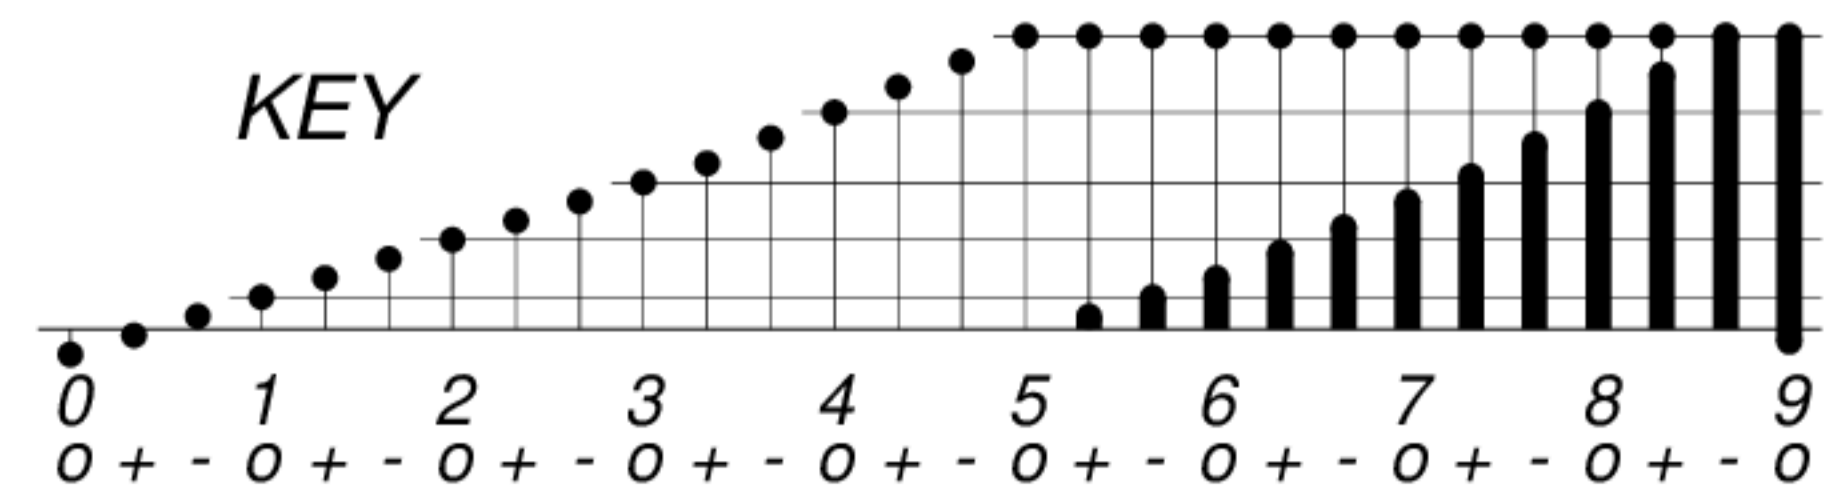

DAYS IN SOLAR ROTATION INTERVAL

KEY

▲ = sudden commencement

GFZ German Research Centre for Geosciences
**PLANETARY MAGNETIC
 THREE-HOUR-RANGE INDICES**

Kp till 2024 Aug 31