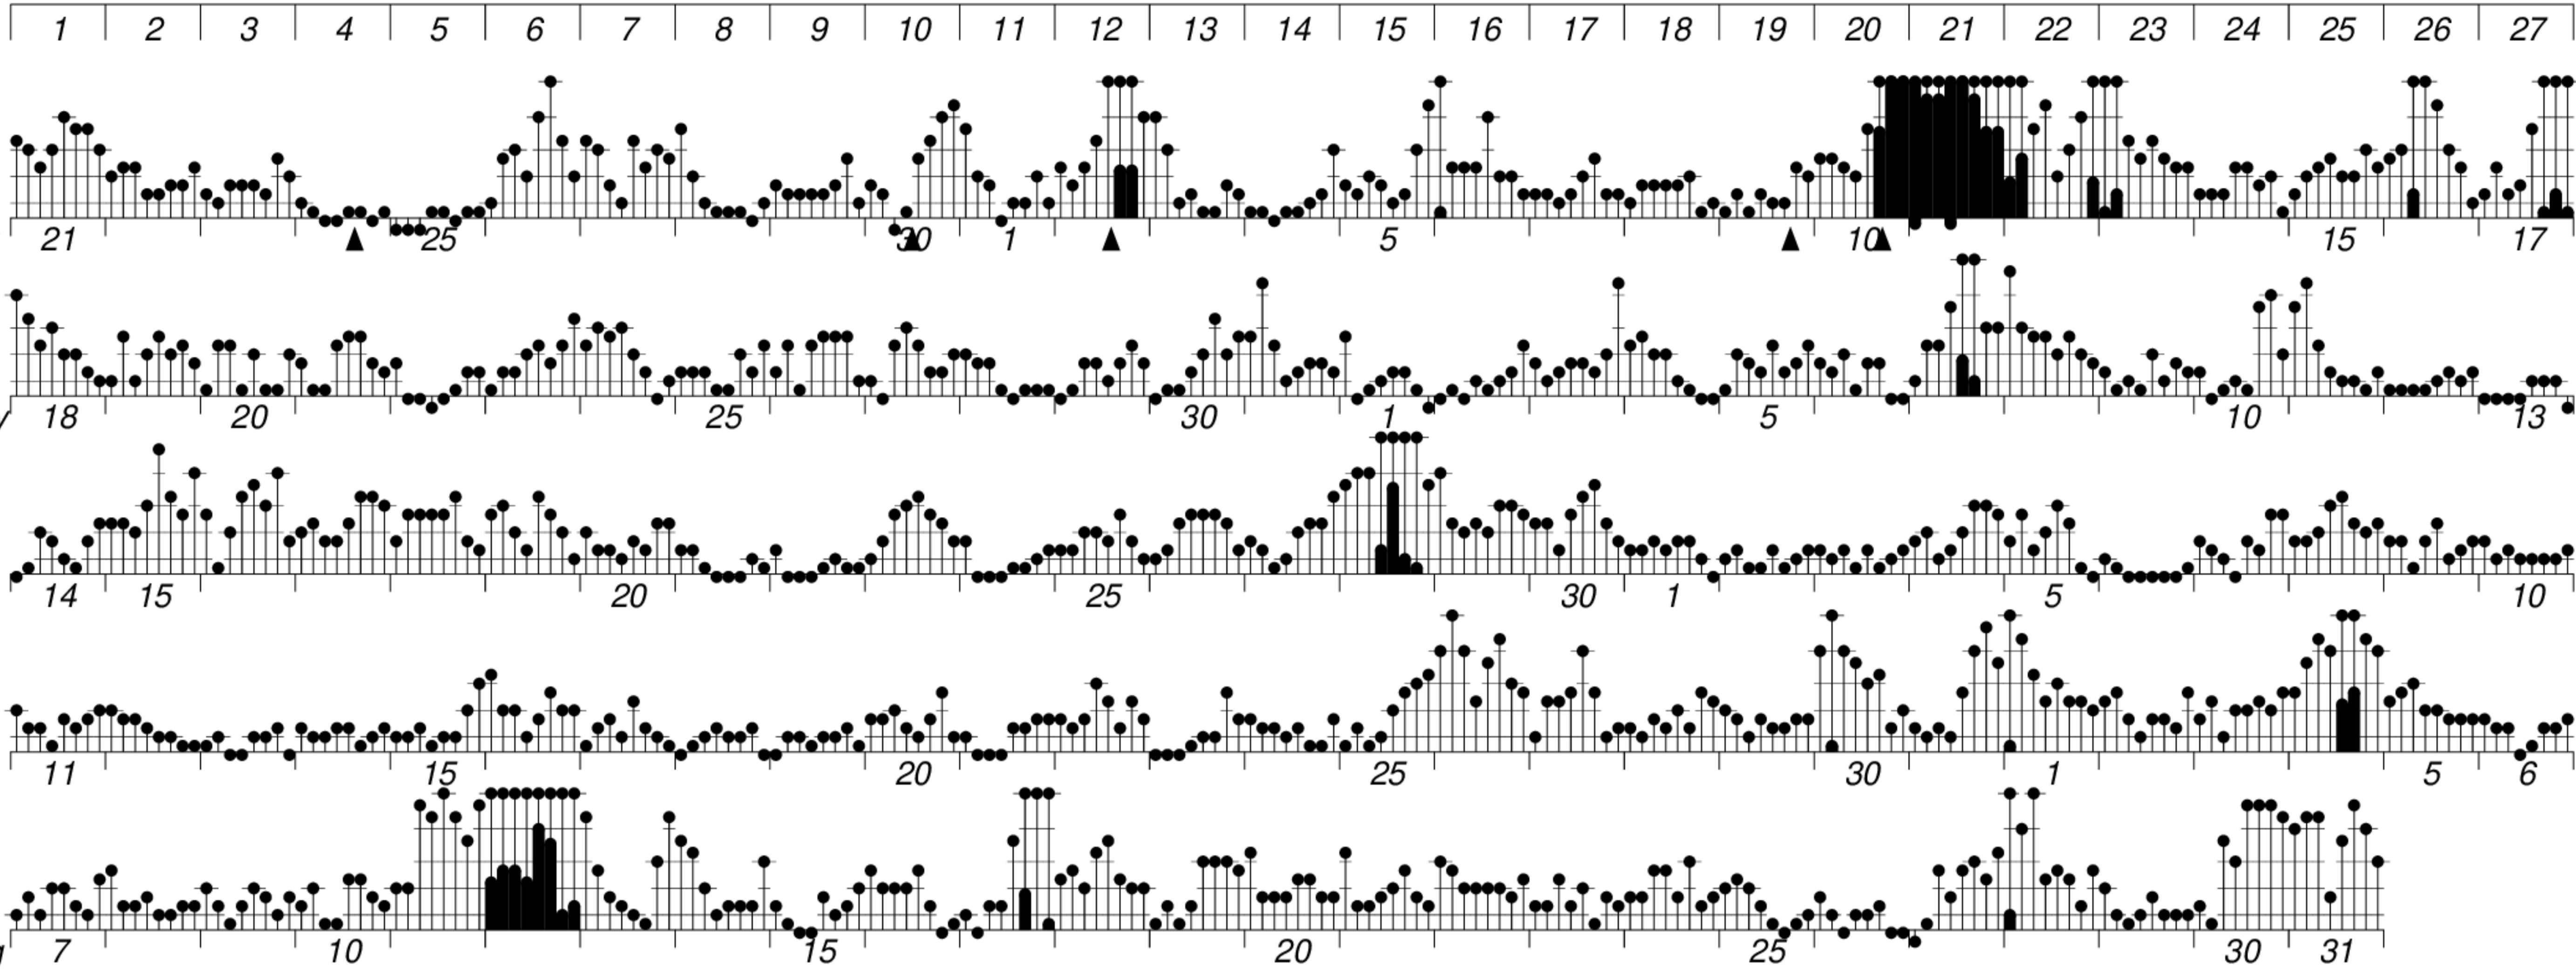

DAYS IN SOLAR ROTATION INTERVAL

KEY

▲ = sudden commencement

GFZ German Research Centre for Geosciences
**PLANETARY MAGNETIC
 THREE-HOUR-RANGE INDICES**

Kp till 2024 Aug 31