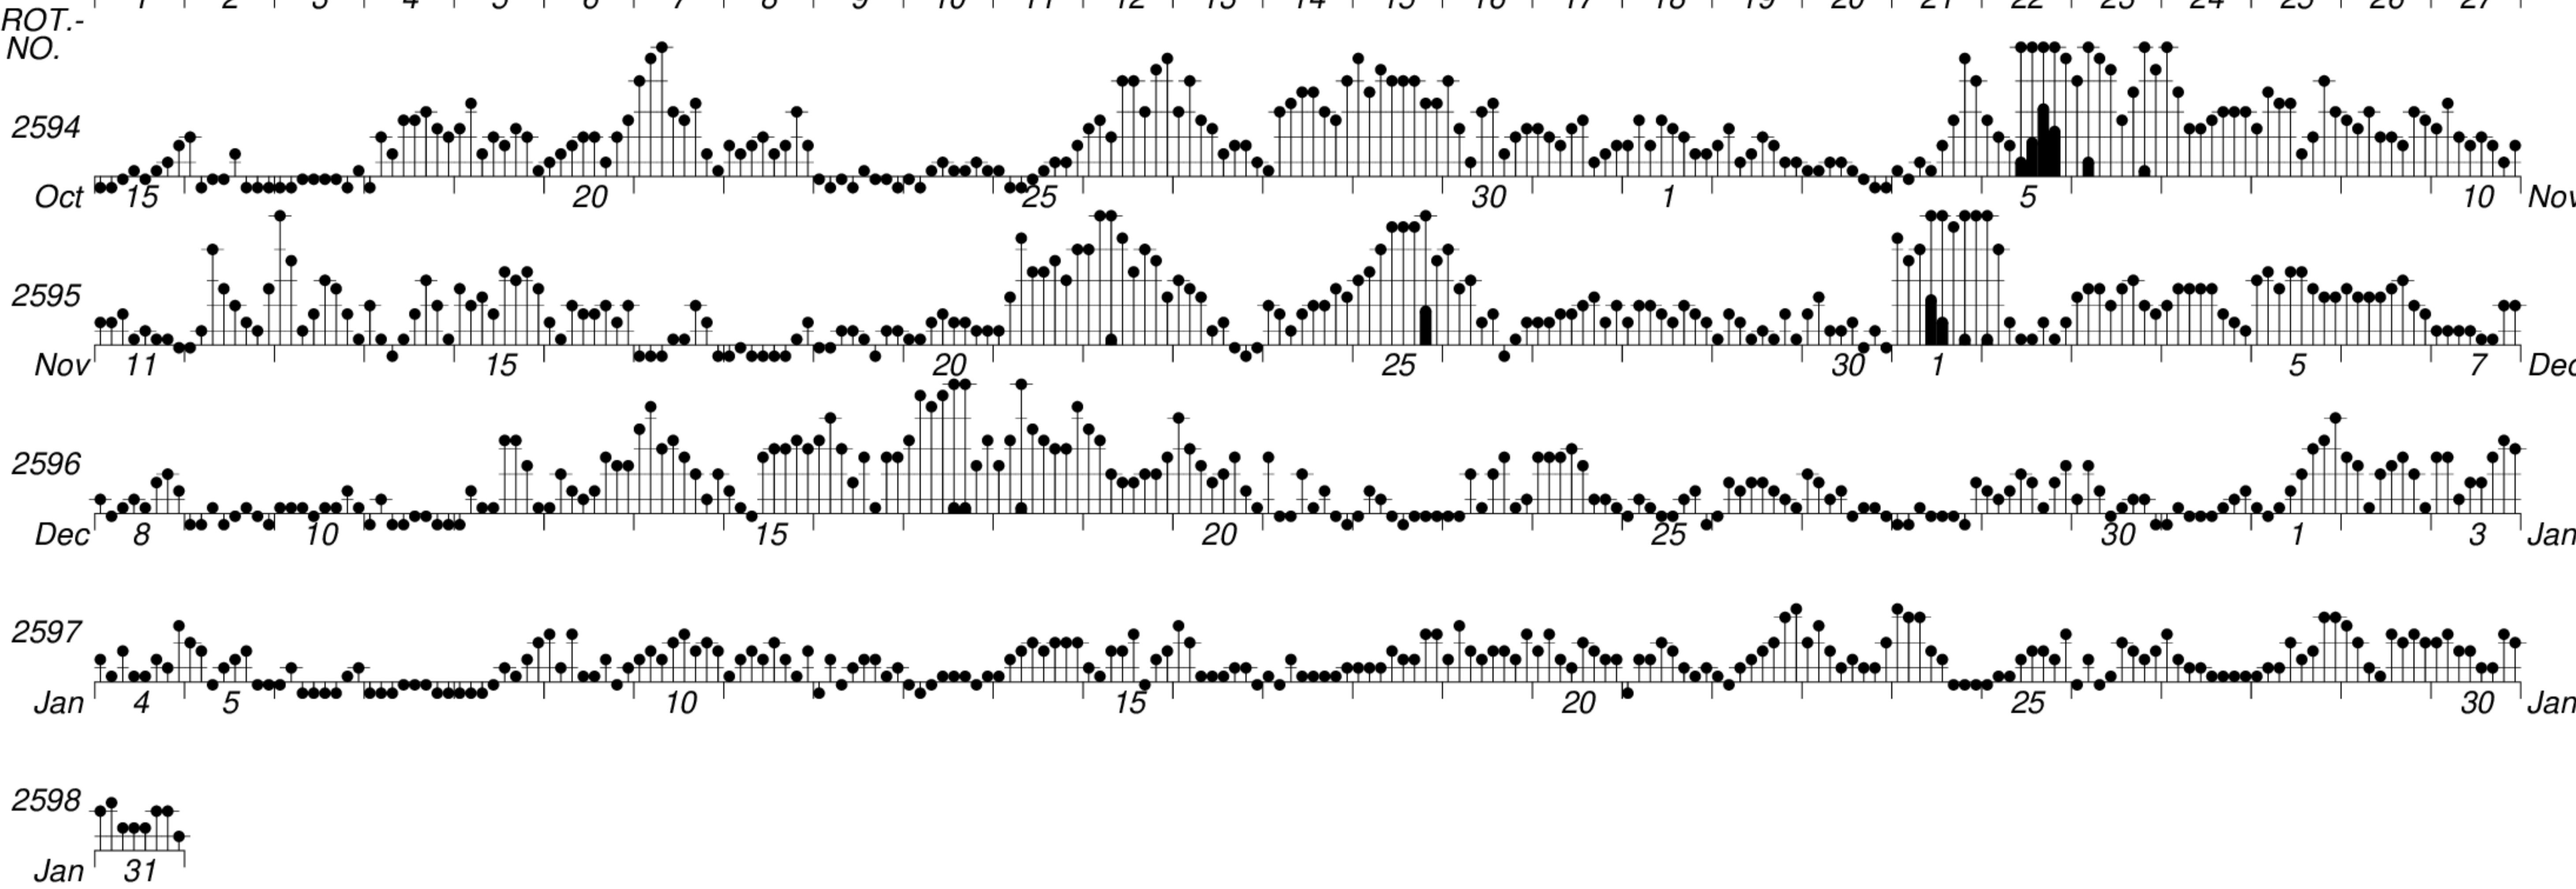

DAYS IN SOLAR ROTATION INTERVAL

1 2 3 4 5 6 7 8 9 10 11 12 13 14 15 16 17 18 19 20 21 22 23 24 25 26 27

KEY

▲ = sudden commencement

GFZ German Research Centre for Geosciences  
**PLANETARY MAGNETIC  
 THREE-HOUR-RANGE INDICES**

*Kp till 2024 Jan 31*