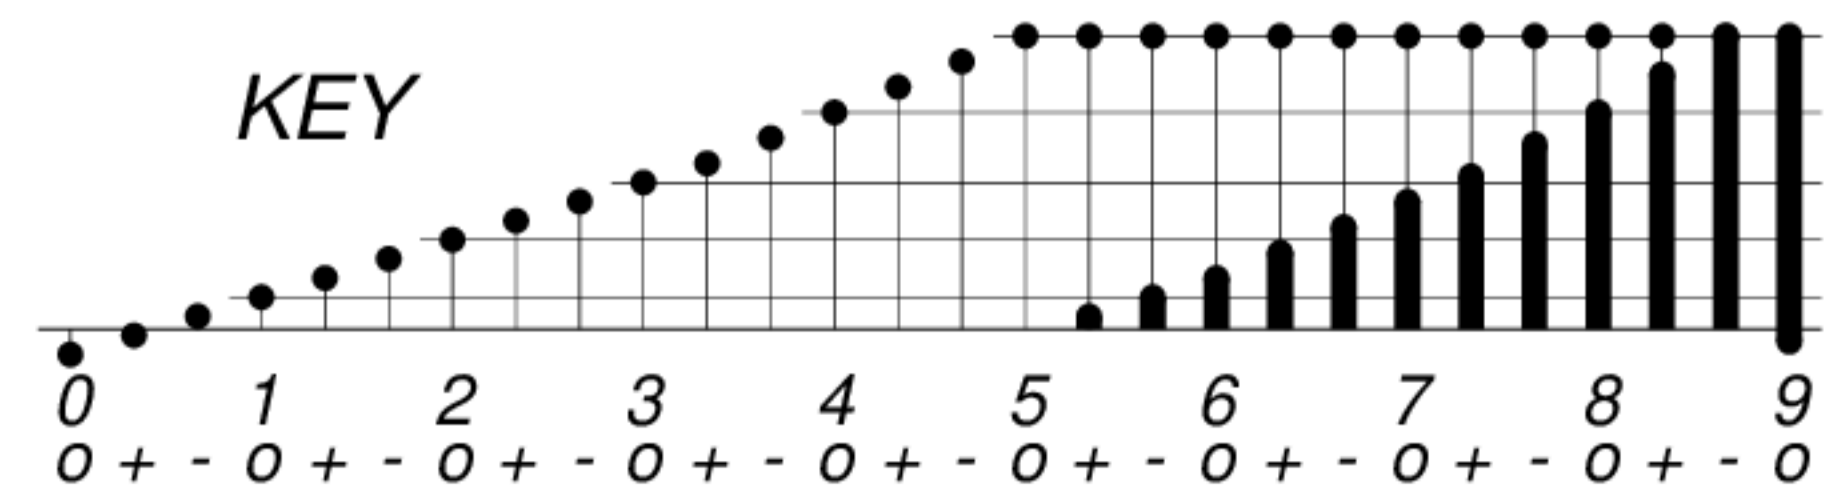

DAYS IN SOLAR ROTATION INTERVAL

1 2 3 4 5 6 7 8 9 10 11 12 13 14 15 16 17 18 19 20 21 22 23 24 25 26 27

KEY

▲ = sudden commencement

GFZ German Research Centre for Geosciences  
**PLANETARY MAGNETIC  
 THREE-HOUR-RANGE INDICES**