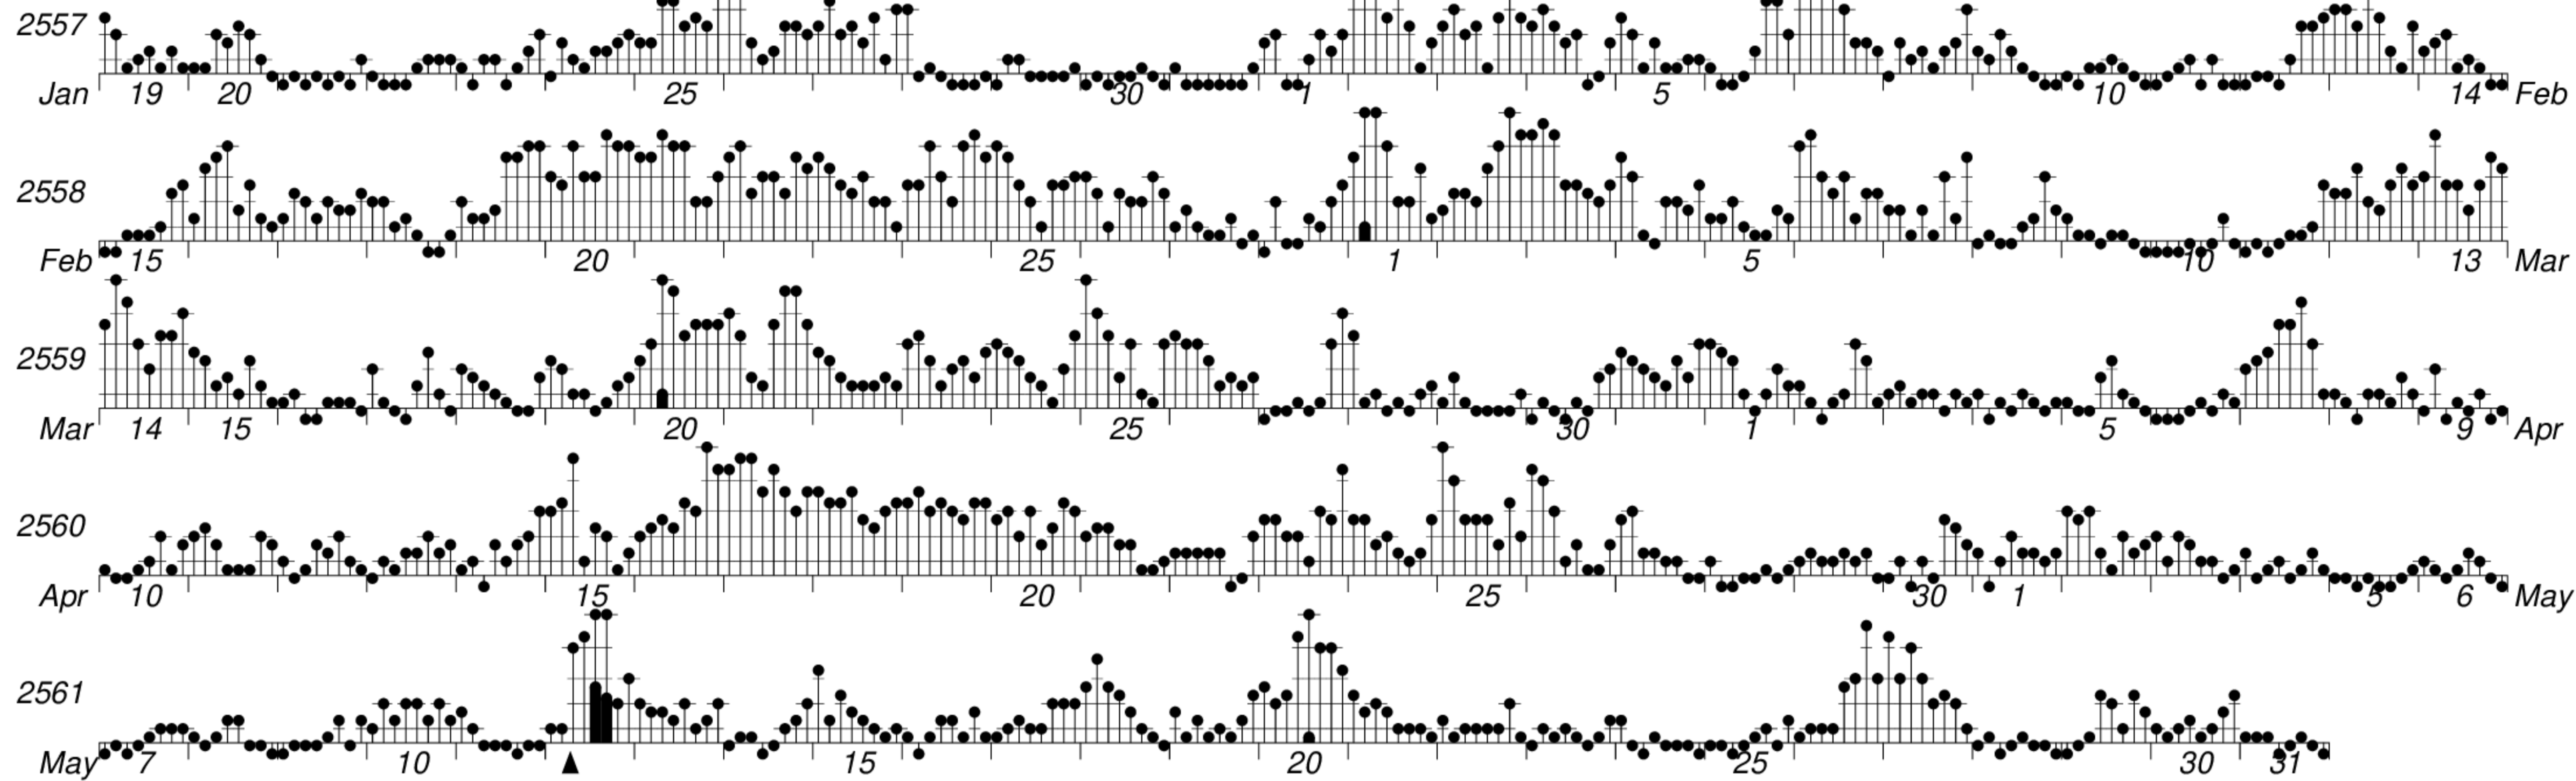

DAYS IN SOLAR ROTATION INTERVAL

1 | 2 | 3 | 4 | 5 | 6 | 7 | 8 | 9 | 10 | 11 | 12 | 13 | 14 | 15 | 16 | 17 | 18 | 19 | 20 | 21 | 22 | 23 | 24 | 25 | 26 | 27

ROT.-
NO.

▲ = sudden commencement

GFZ German Research Centre for Geosciences
**PLANETARY MAGNETIC
 THREE-HOUR-RANGE INDICES**
Kp till 2021 May 31