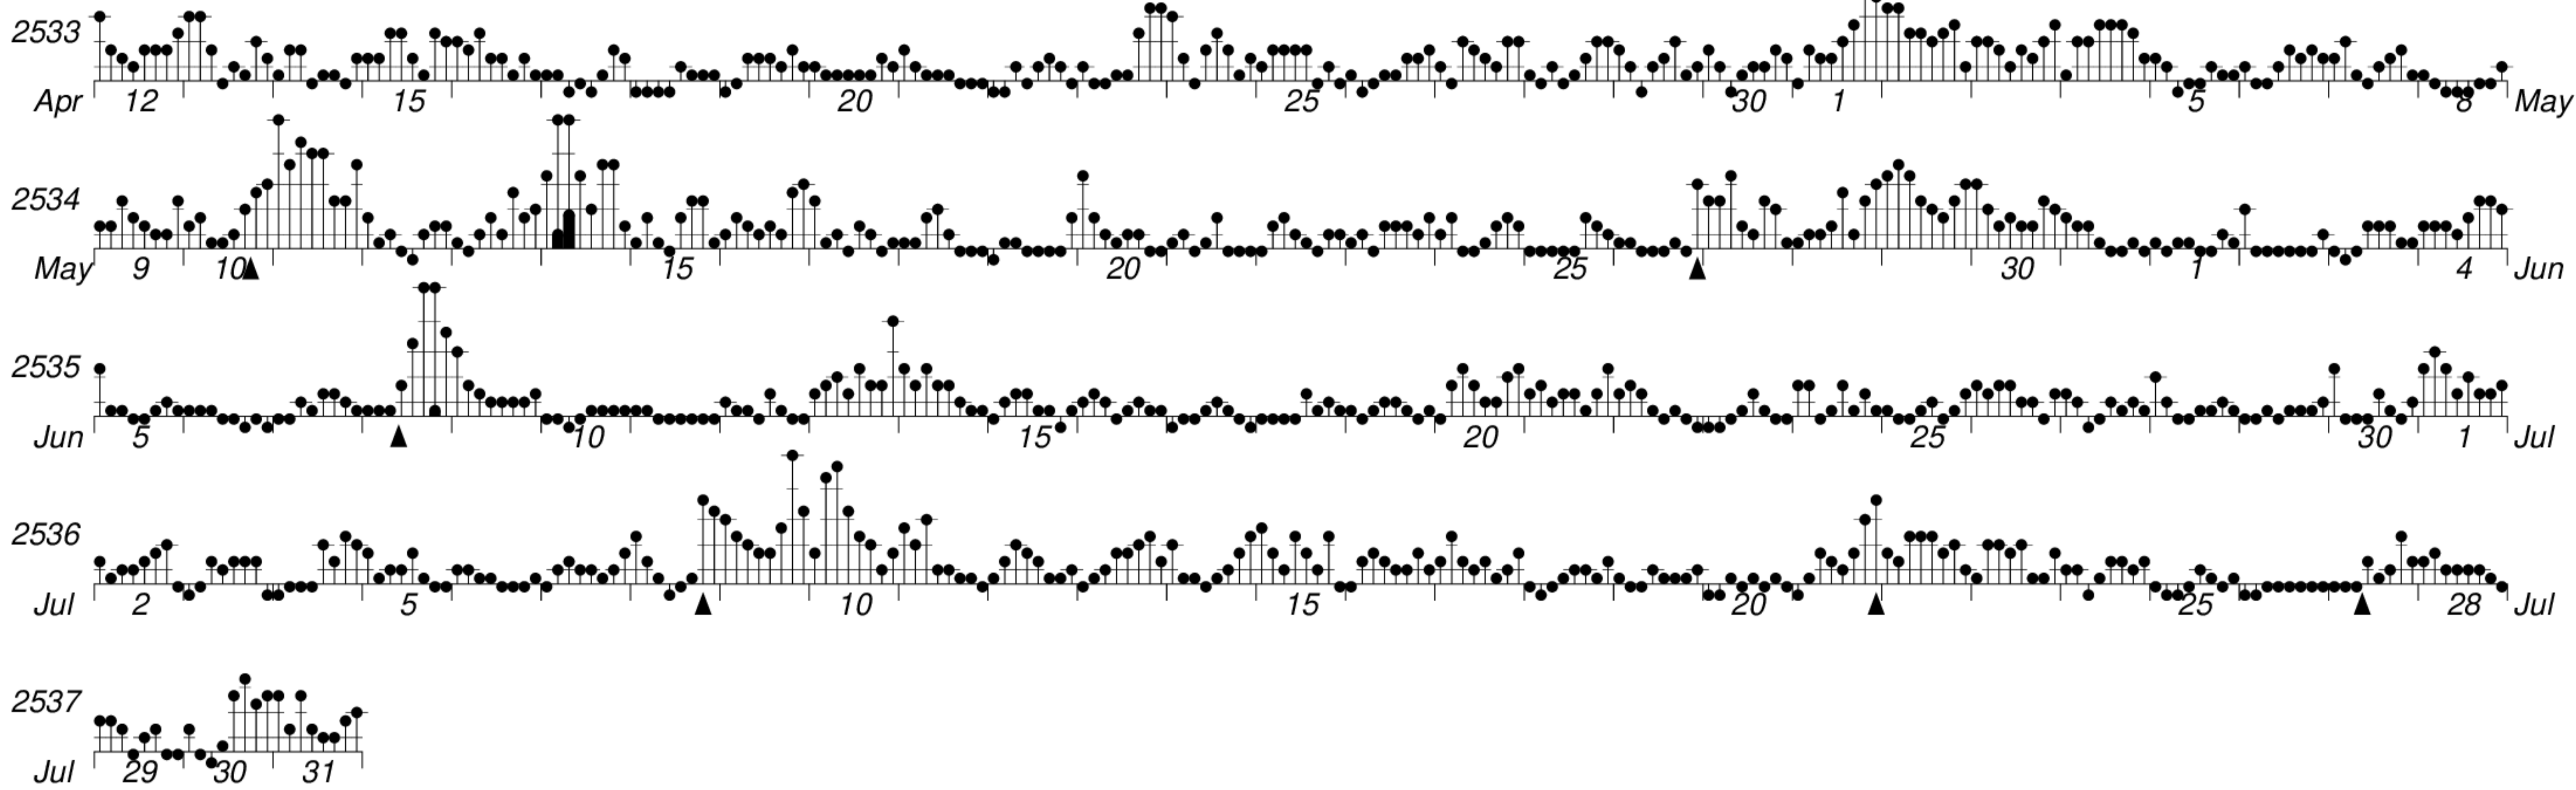

DAYS IN SOLAR ROTATION INTERVAL

1 2 3 4 5 6 7 8 9 10 11 12 13 14 15 16 17 18 19 20 21 22 23 24 25 26 27

ROT.-
NO.

KEY

▲ = sudden commencement

GFZ German Research Centre for Geosciences
**PLANETARY MAGNETIC
THREE-HOUR-RANGE INDICES**

Kp till 2019 Jul 31