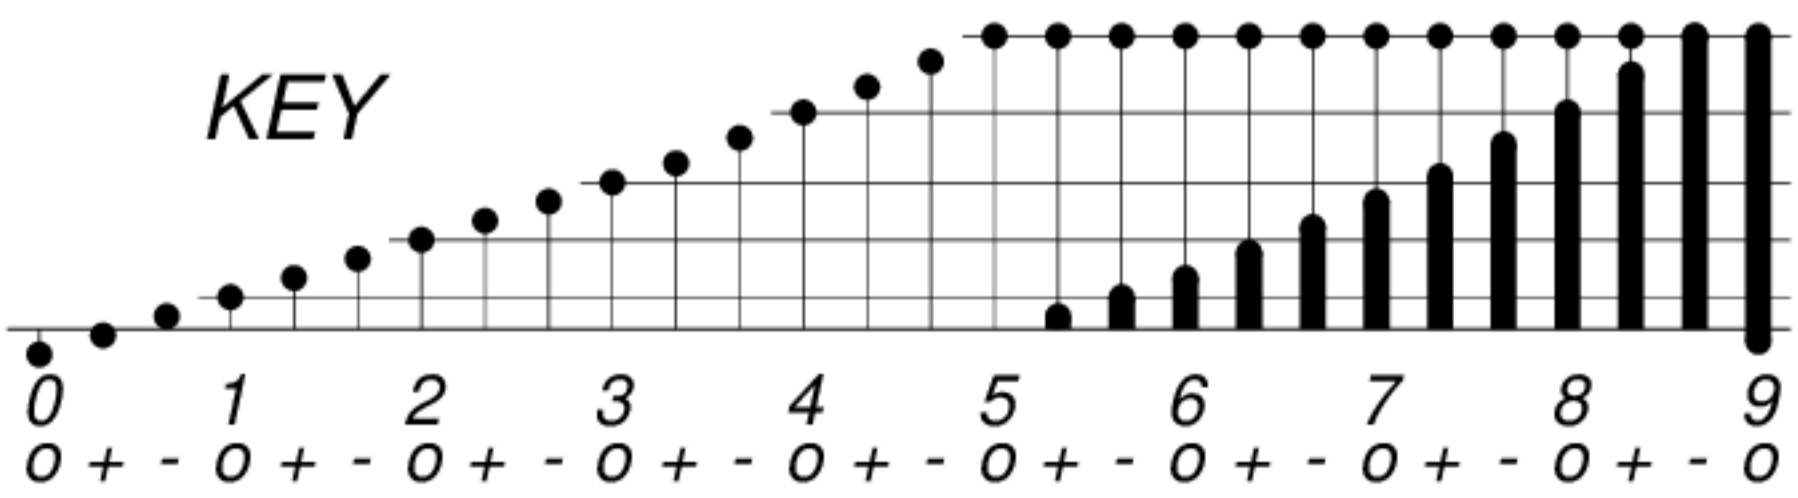

DAYS IN SOLAR ROTATION INTERVAL

1 2 3 4 5 6 7 8 9 10 11 12 13 14 15 16 17 18 19 20 21 22 23 24 25 26 27

ROT.-
NO.

KEY

▲ = sudden commencement

GFZ German Research Centre for Geosciences
**PLANETARY MAGNETIC
THREE-HOUR-RANGE INDICES**

Kp till 2019 Jul 31