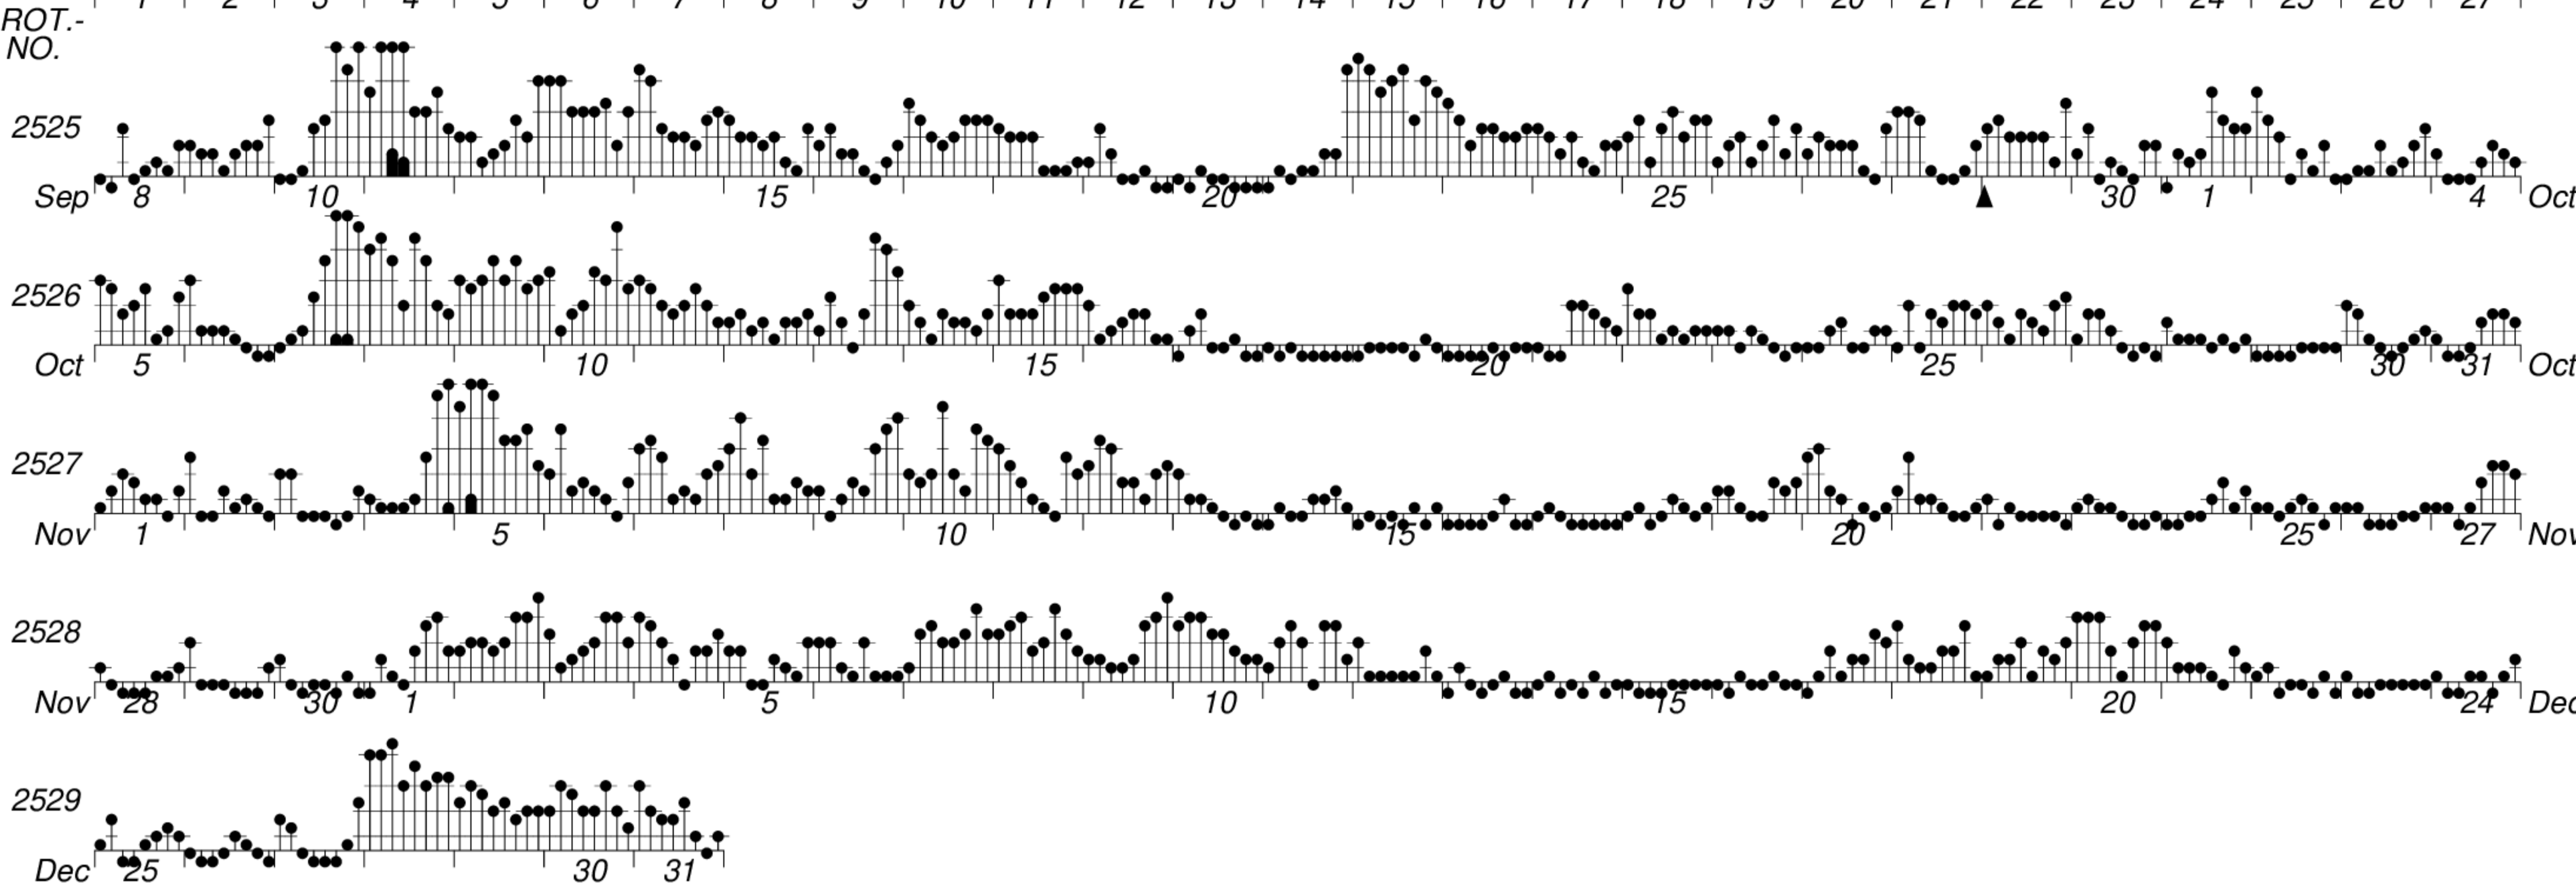

DAYS IN SOLAR ROTATION INTERVAL

1 2 3 4 5 6 7 8 9 10 11 12 13 14 15 16 17 18 19 20 21 22 23 24 25 26 27

KEY

▲ = sudden commencement

GFZ German Research Centre for Geosciences
**PLANETARY MAGNETIC
 THREE-HOUR-RANGE INDICES**

Kp till 2018 Dec 31