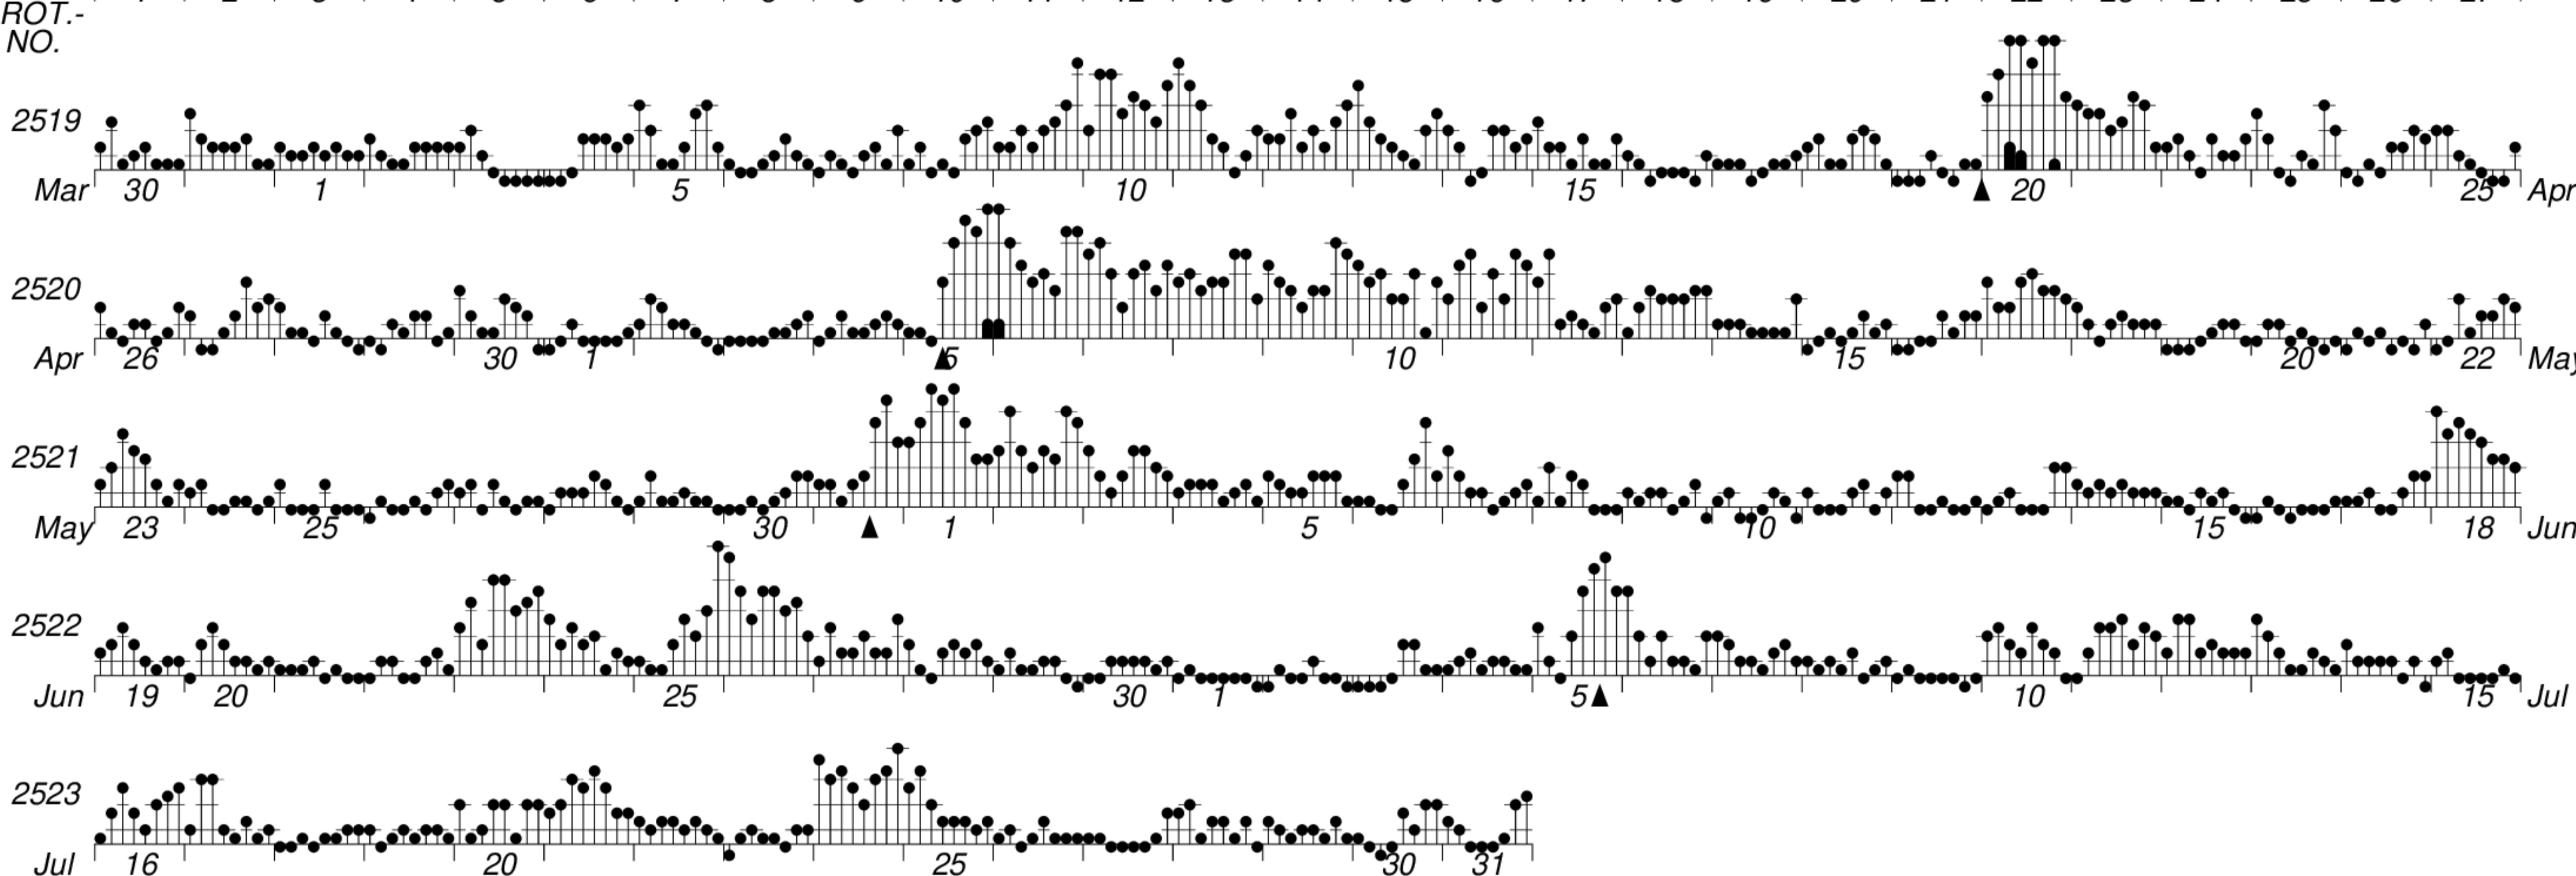

DAYS IN SOLAR ROTATION INTERVAL

1 2 3 4 5 6 7 8 9 10 11 12 13 14 15 16 17 18 19 20 21 22 23 24 25 26 27

KEY

▲ = sudden commencement

GFZ German Research Centre for Geosciences
**PLANETARY MAGNETIC
 THREE-HOUR-RANGE INDICES**

Kp till 2018 Jul 31