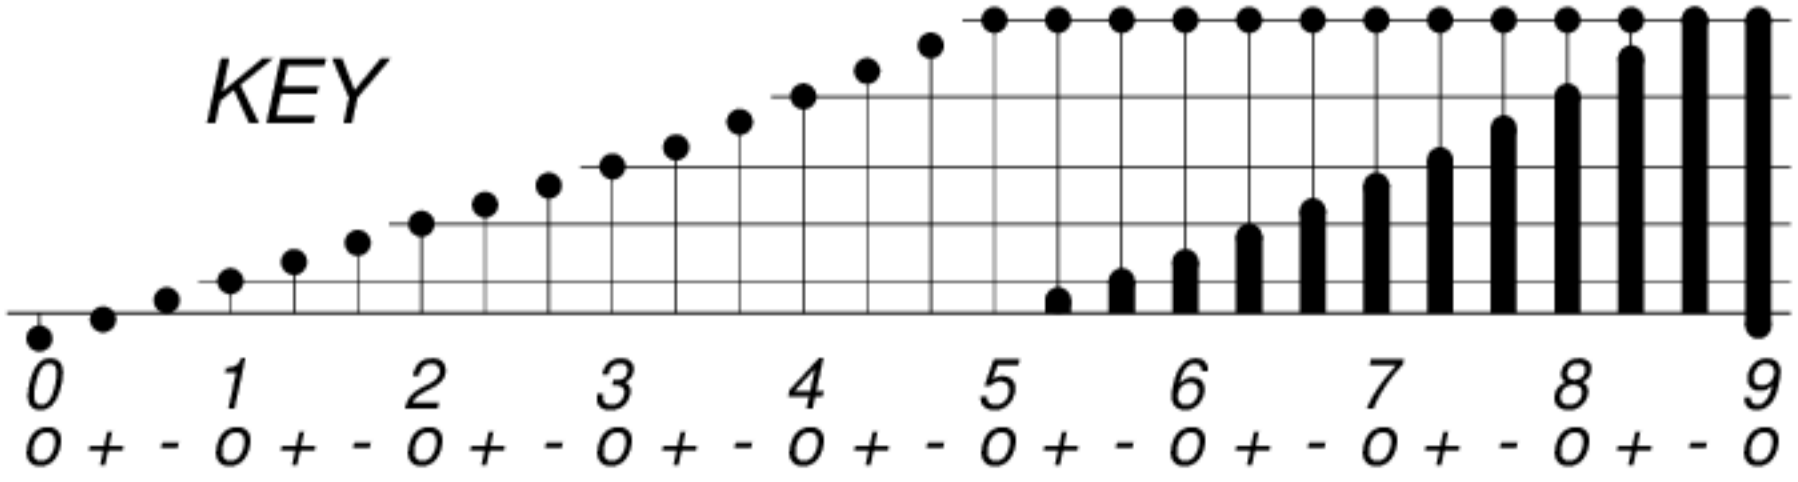

DAYS IN SOLAR ROTATION INTERVAL

1 2 3 4 5 6 7 8 9 10 11 12 13 14 15 16 17 18 19 20 21 22 23 24 25 26 27

KEY

▲ = sudden commencement

GFZ German Research Centre for Geosciences
**PLANETARY MAGNETIC
 THREE-HOUR-RANGE INDICES**

Kp till 2018 Jul 31