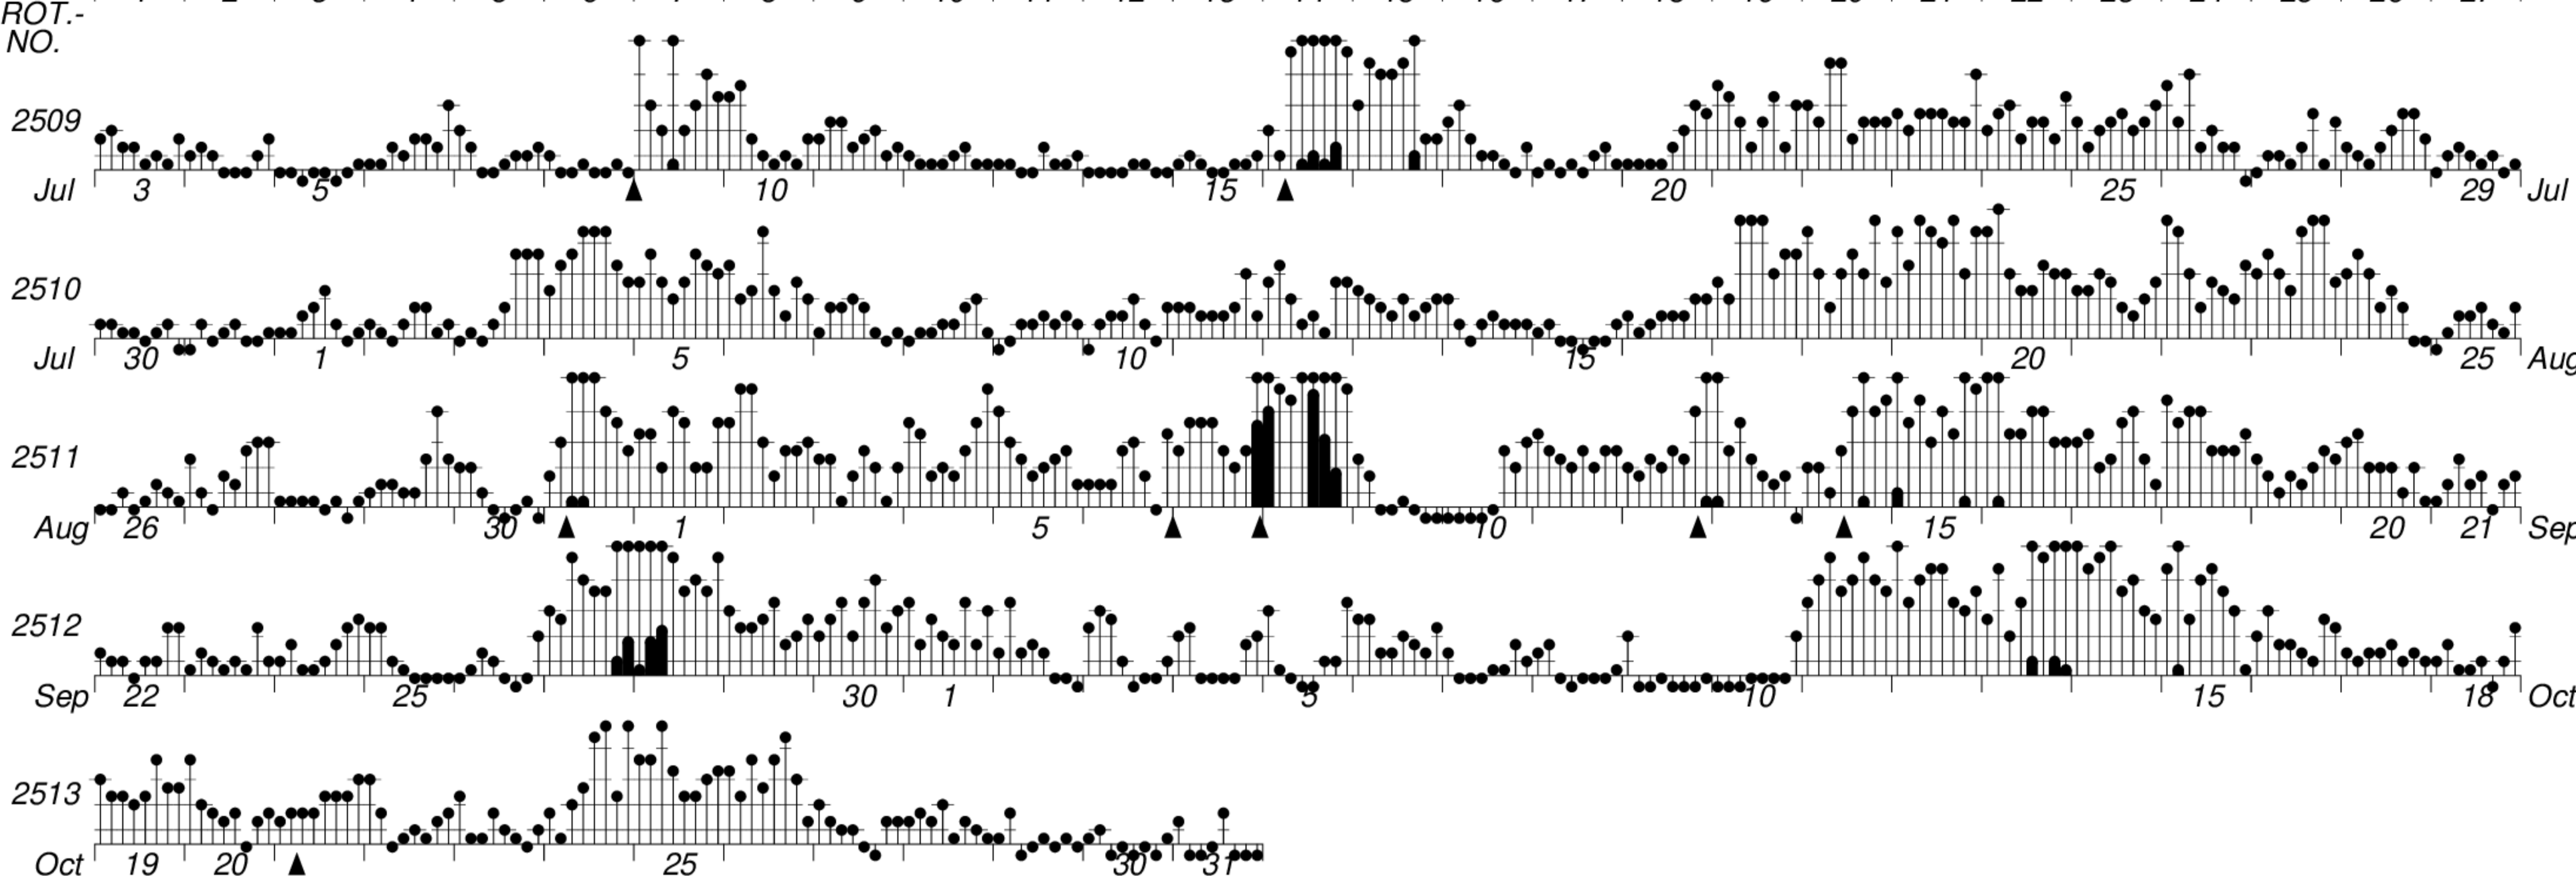

DAYS IN SOLAR ROTATION INTERVAL

1 2 3 4 5 6 7 8 9 10 11 12 13 14 15 16 17 18 19 20 21 22 23 24 25 26 27

KEY

▲ = sudden commencement

GFZ German Research Centre for Geosciences
**PLANETARY MAGNETIC
 THREE-HOUR-RANGE INDICES**

Kp till 2017 Oct 31