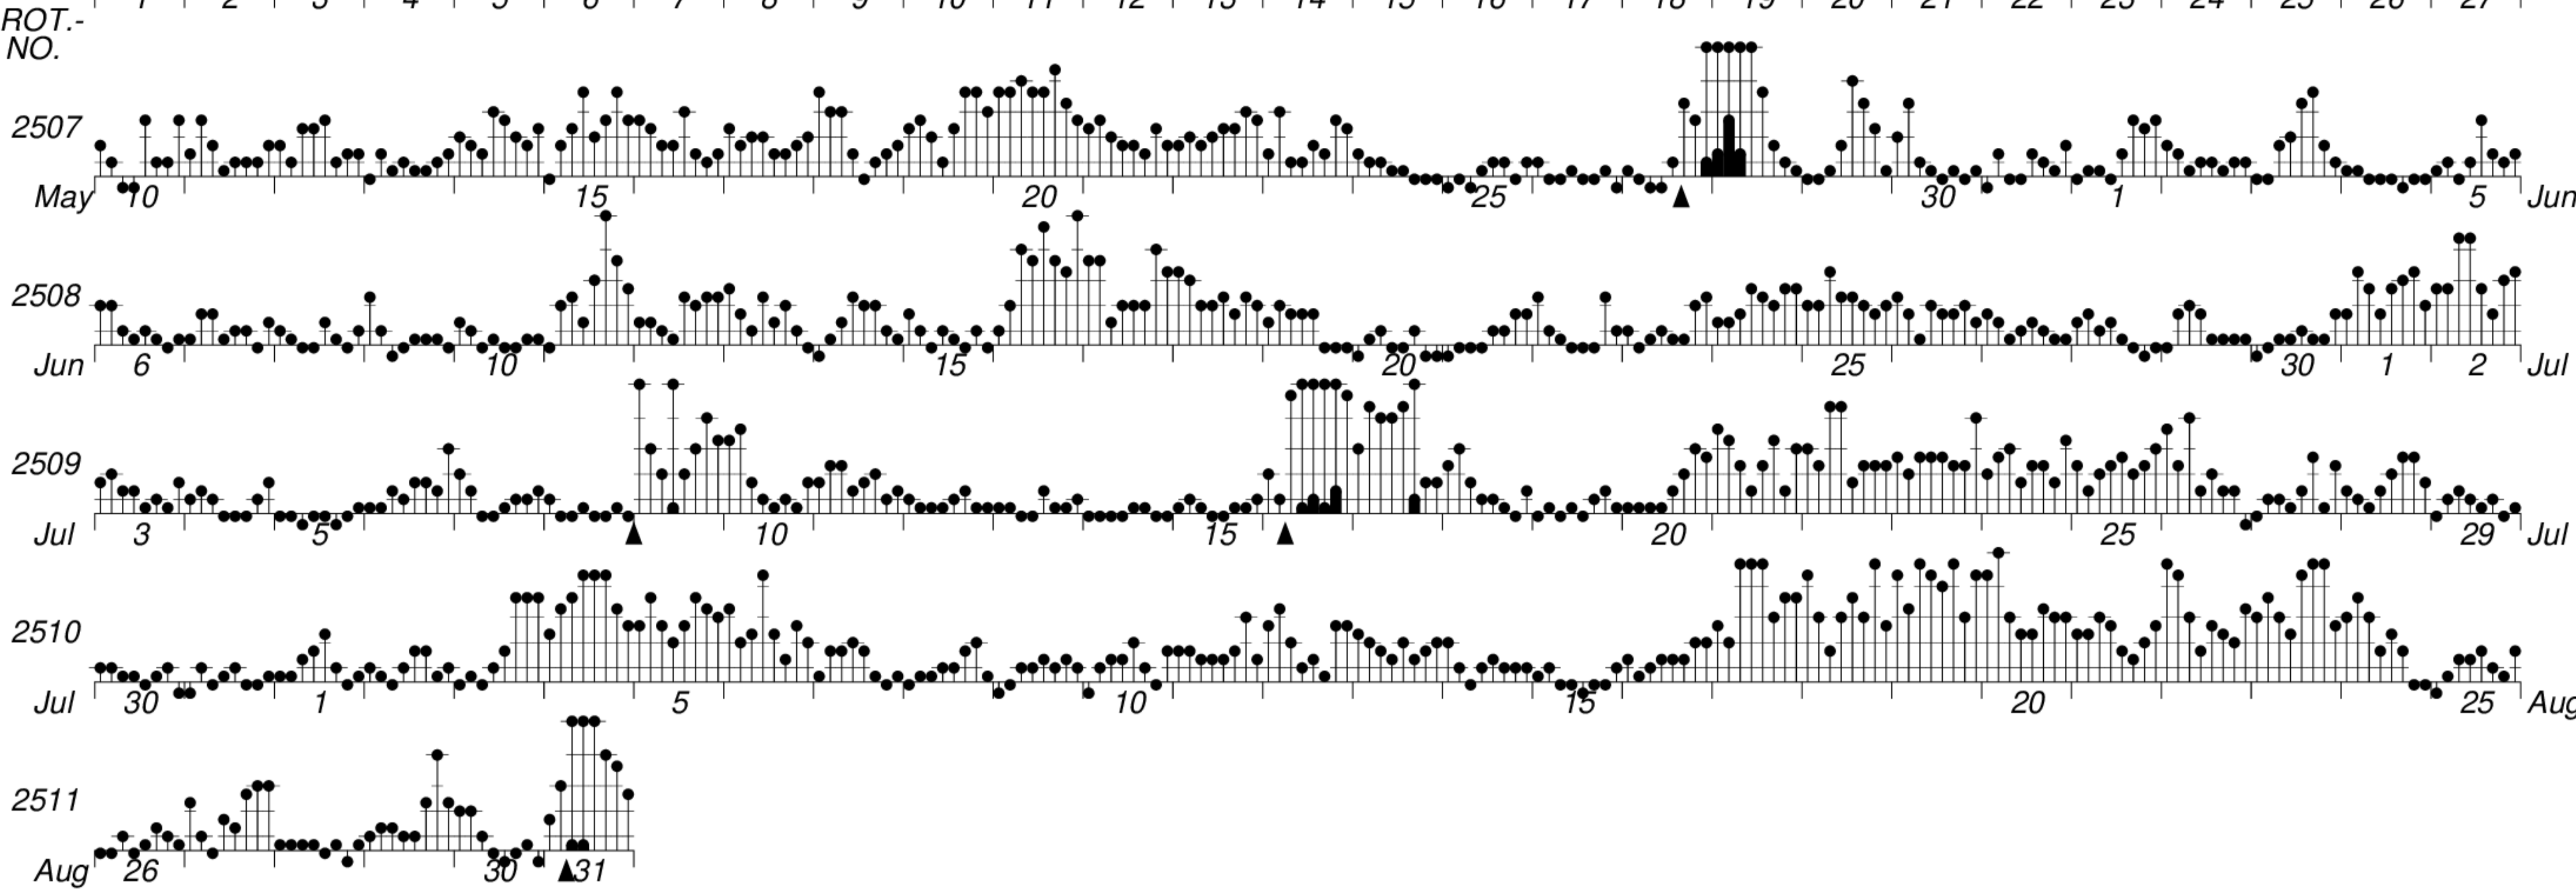

DAYS IN SOLAR ROTATION INTERVAL

1 2 3 4 5 6 7 8 9 10 11 12 13 14 15 16 17 18 19 20 21 22 23 24 25 26 27

KEY

▲ = sudden commencement

GFZ German Research Centre for Geosciences
**PLANETARY MAGNETIC
 THREE-HOUR-RANGE INDICES**

Kp till 2017 Aug 31