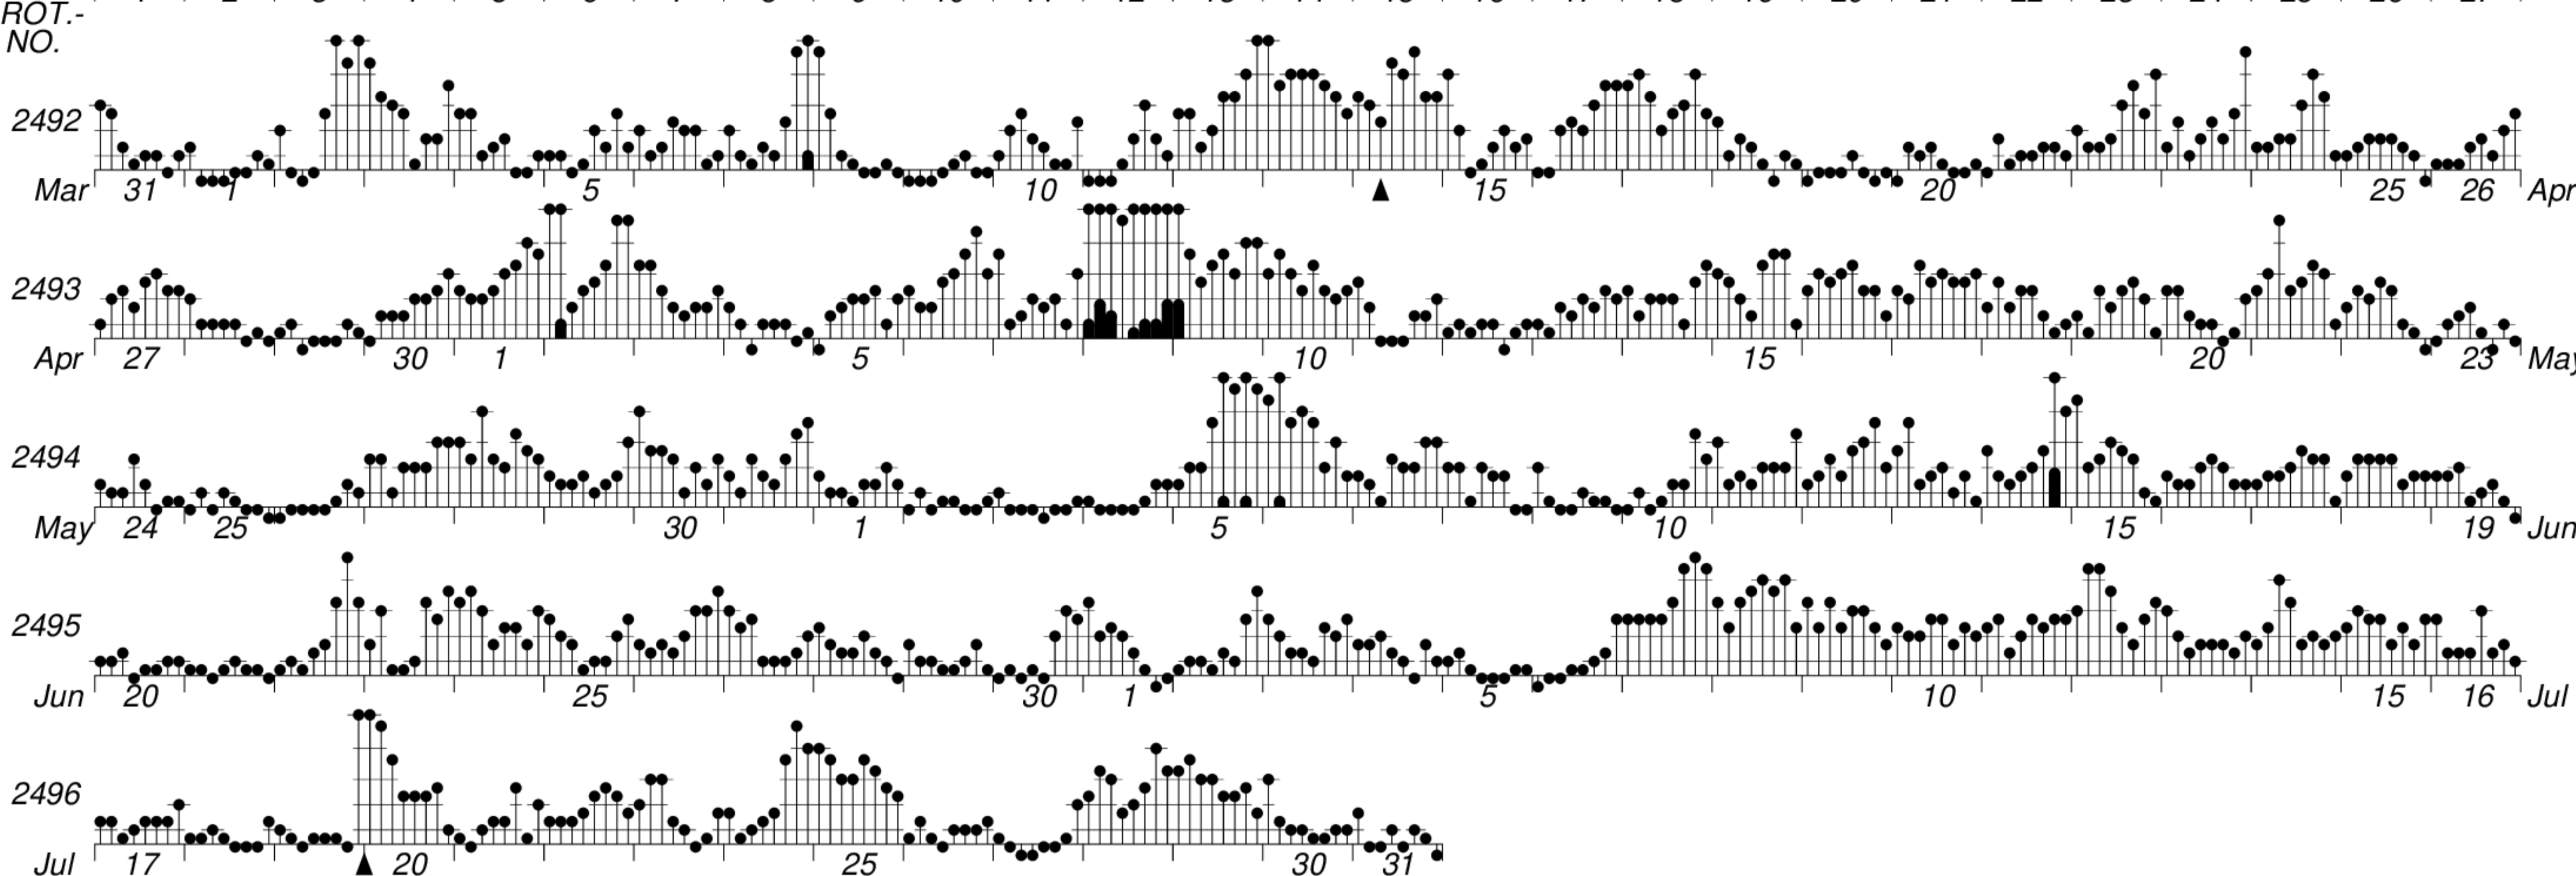

DAYS IN SOLAR ROTATION INTERVAL

1 2 3 4 5 6 7 8 9 10 11 12 13 14 15 16 17 18 19 20 21 22 23 24 25 26 27

KEY

▲ = sudden commencement

GFZ German Research Centre for Geosciences
**PLANETARY MAGNETIC
 THREE-HOUR-RANGE INDICES**

Kp till 2016 Jul 31