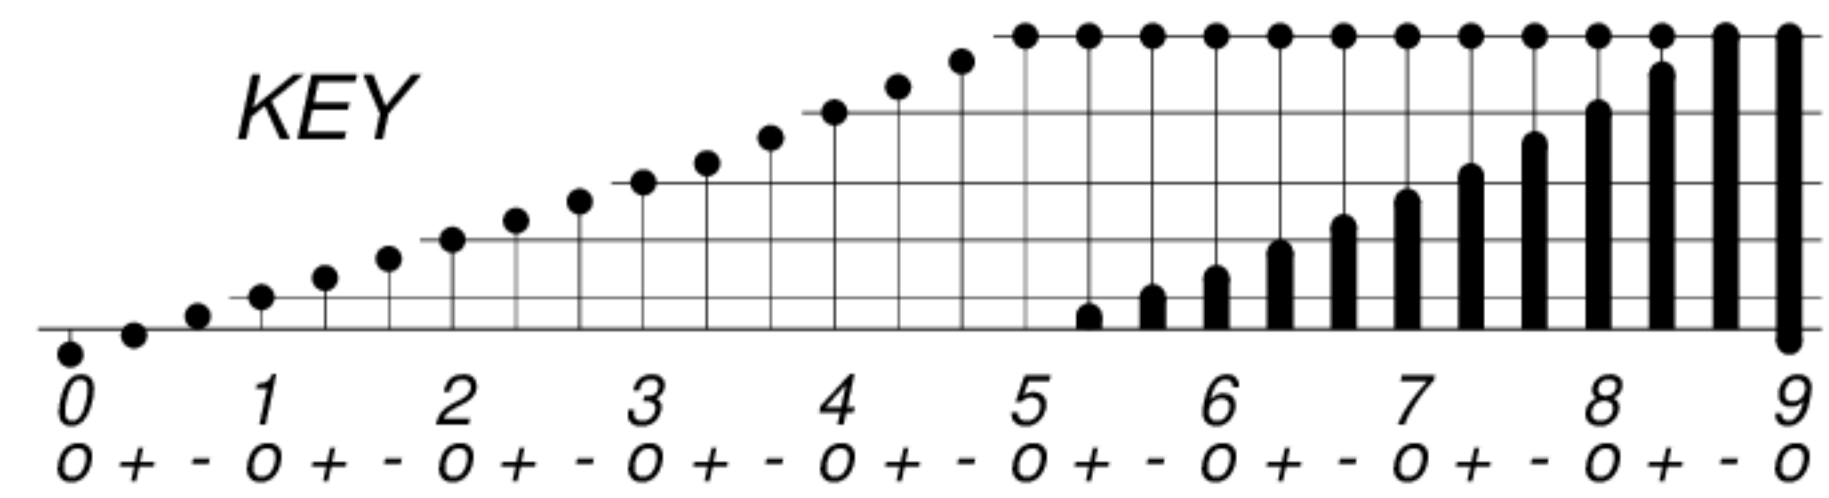

DAYS IN SOLAR ROTATION INTERVAL

KEY

▲ = sudden commencement

GFZ German Research Centre for Geosciences
**PLANETARY MAGNETIC
 THREE-HOUR-RANGE INDICES**

Kp till 2015 Oct 31