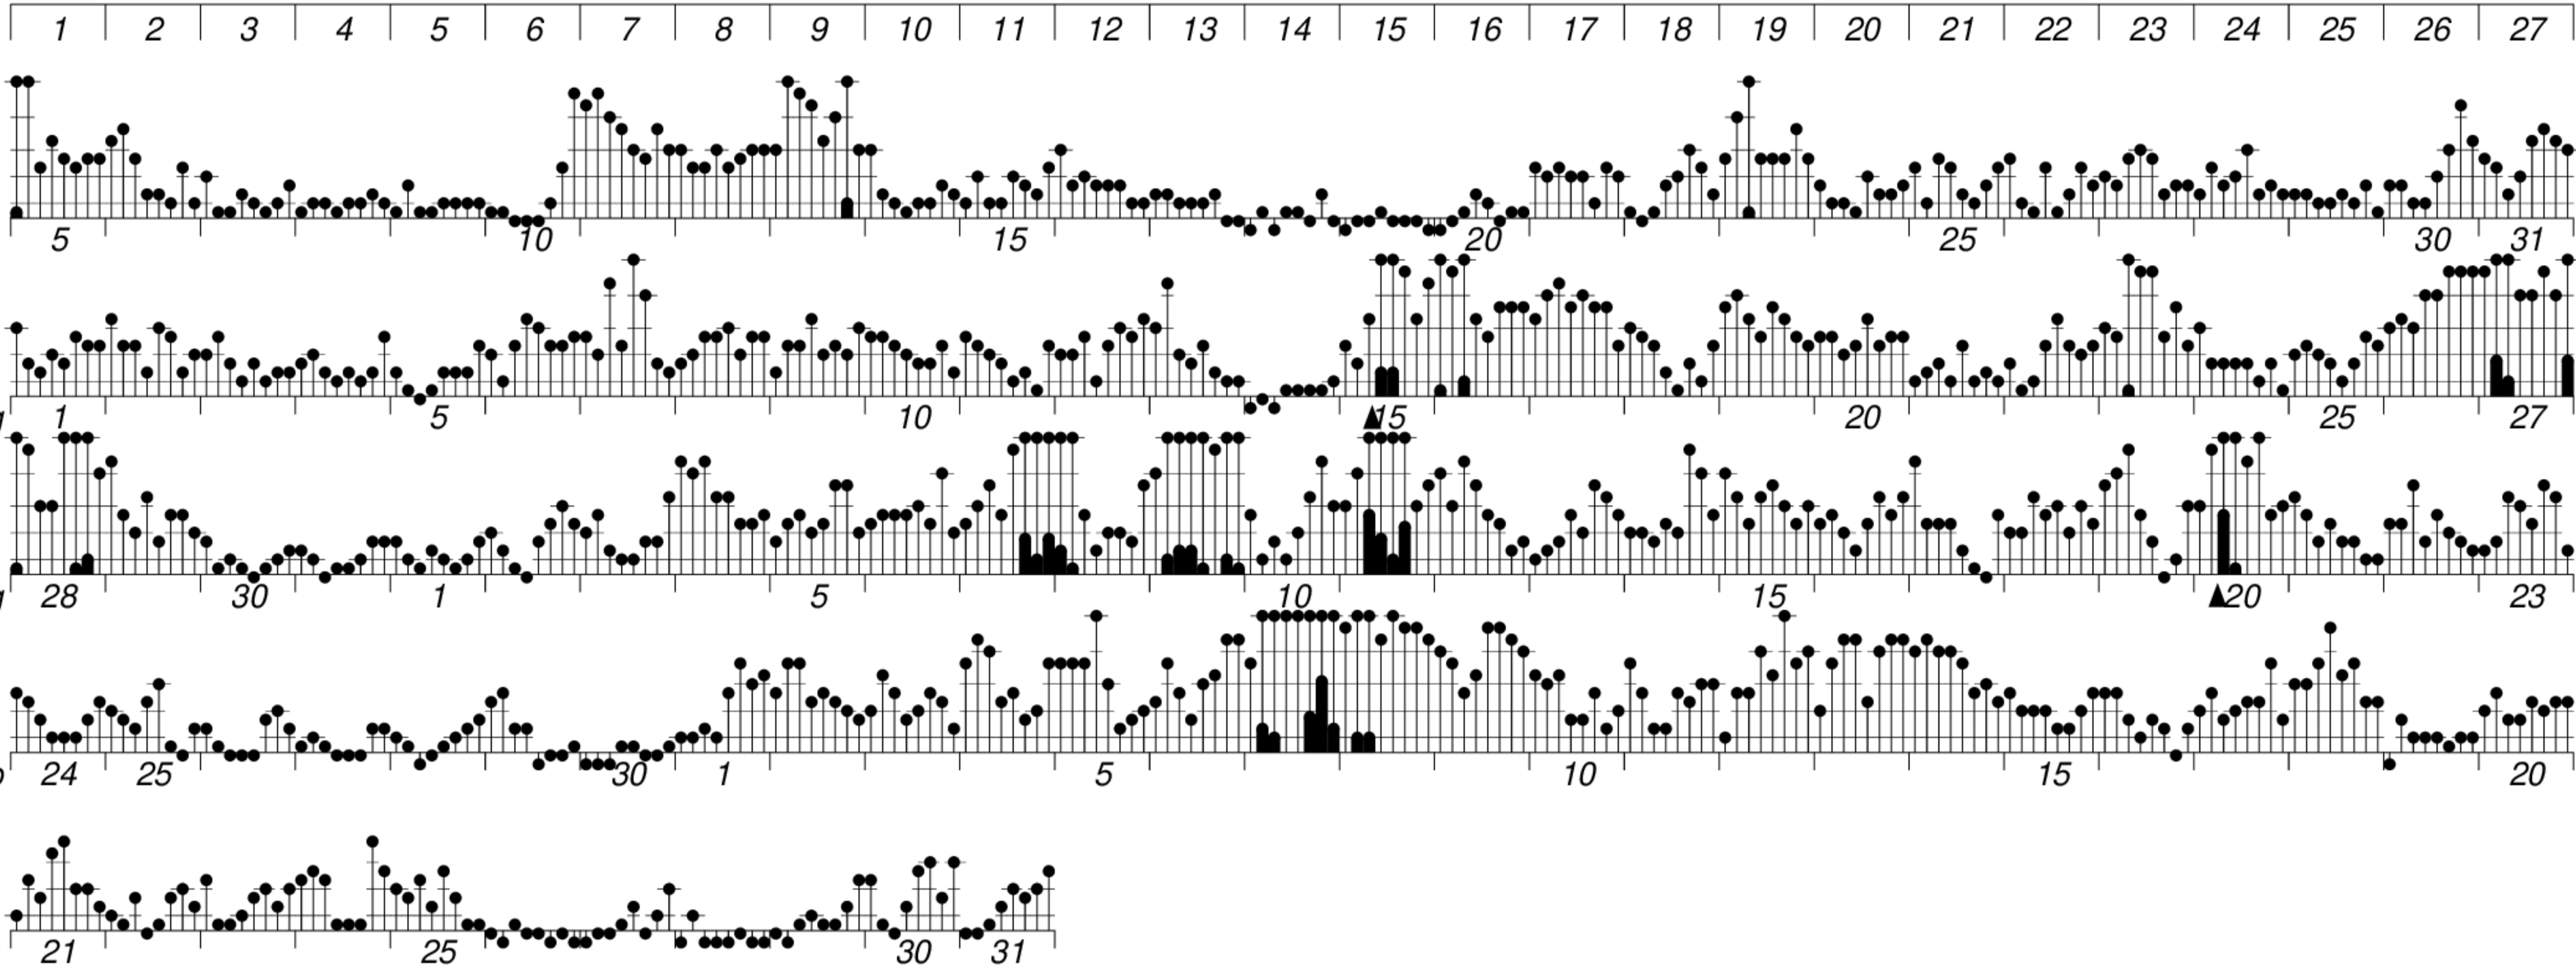

DAYS IN SOLAR ROTATION INTERVAL

KEY

▲ = sudden commencement

GFZ German Research Centre for Geosciences
**PLANETARY MAGNETIC
 THREE-HOUR-RANGE INDICES**

Kp till 2015 Oct 31