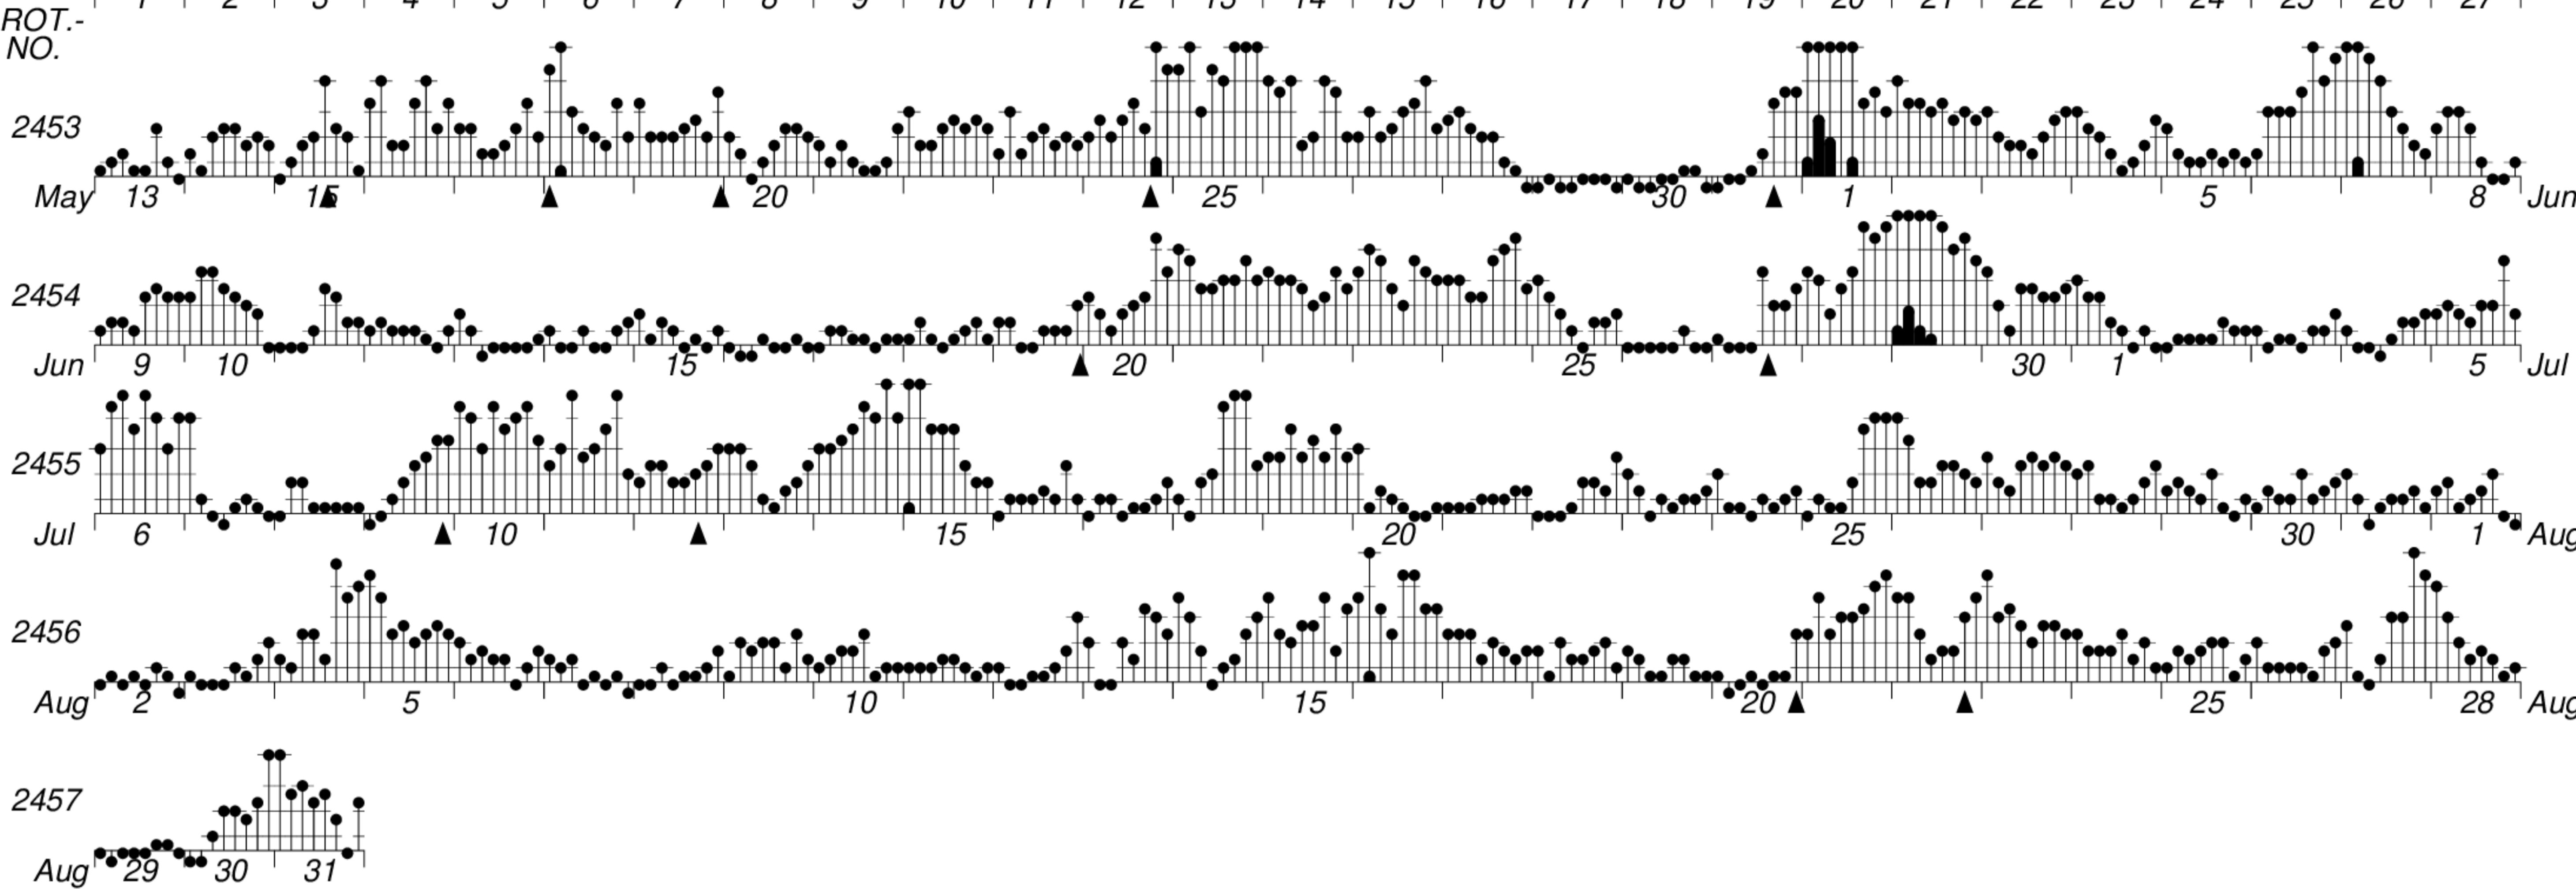

DAYS IN SOLAR ROTATION INTERVAL

1 2 3 4 5 6 7 8 9 10 11 12 13 14 15 16 17 18 19 20 21 22 23 24 25 26 27

KEY

▲ = sudden commencement

GFZ German Research Centre for Geosciences
**PLANETARY MAGNETIC
 THREE-HOUR-RANGE INDICES**

Kp till 2013 Aug 31