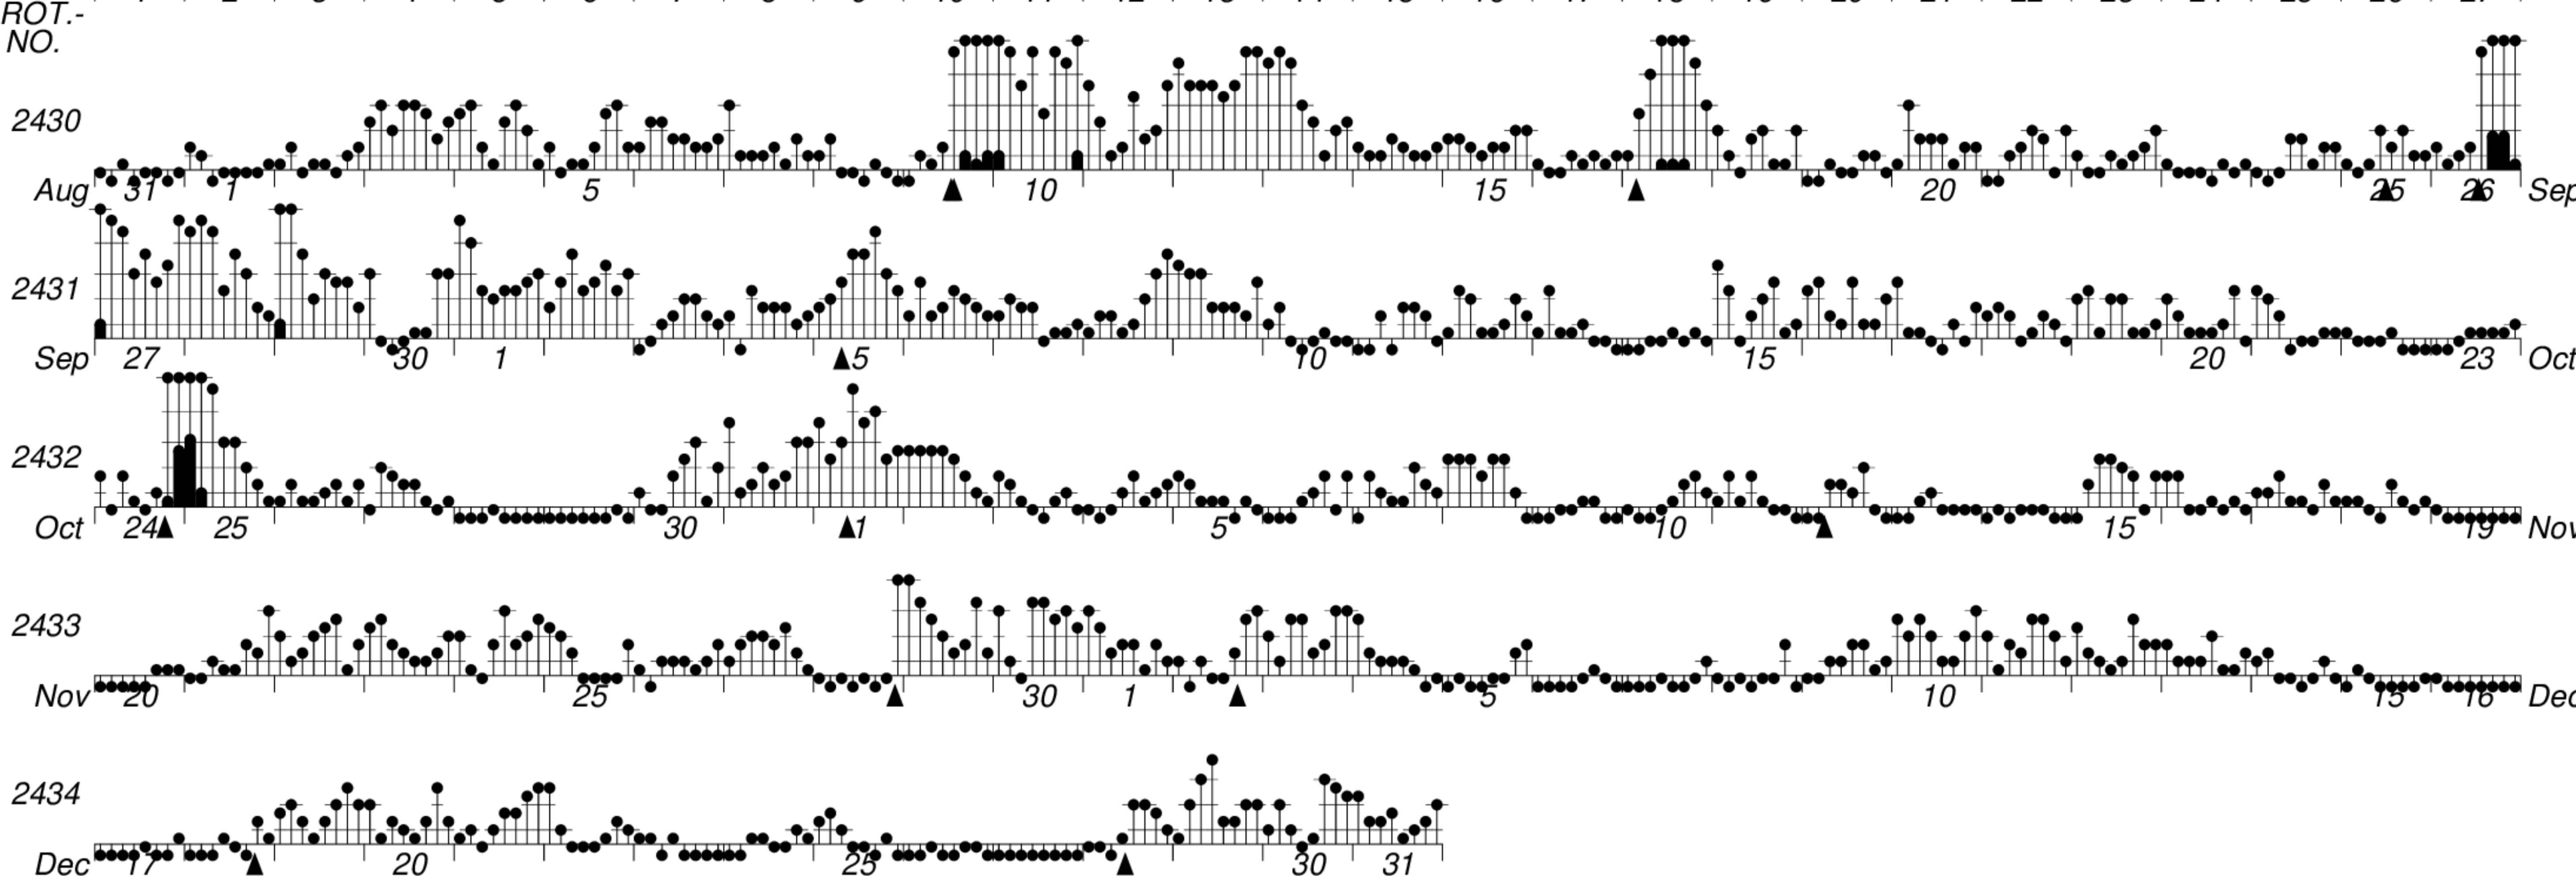

DAYS IN SOLAR ROTATION INTERVAL

1 2 3 4 5 6 7 8 9 10 11 12 13 14 15 16 17 18 19 20 21 22 23 24 25 26 27

KEY

▲ = sudden commencement

GFZ German Research Centre for Geosciences  
**PLANETARY MAGNETIC  
 THREE-HOUR-RANGE INDICES**

*Kp till 2011 Dec 31*