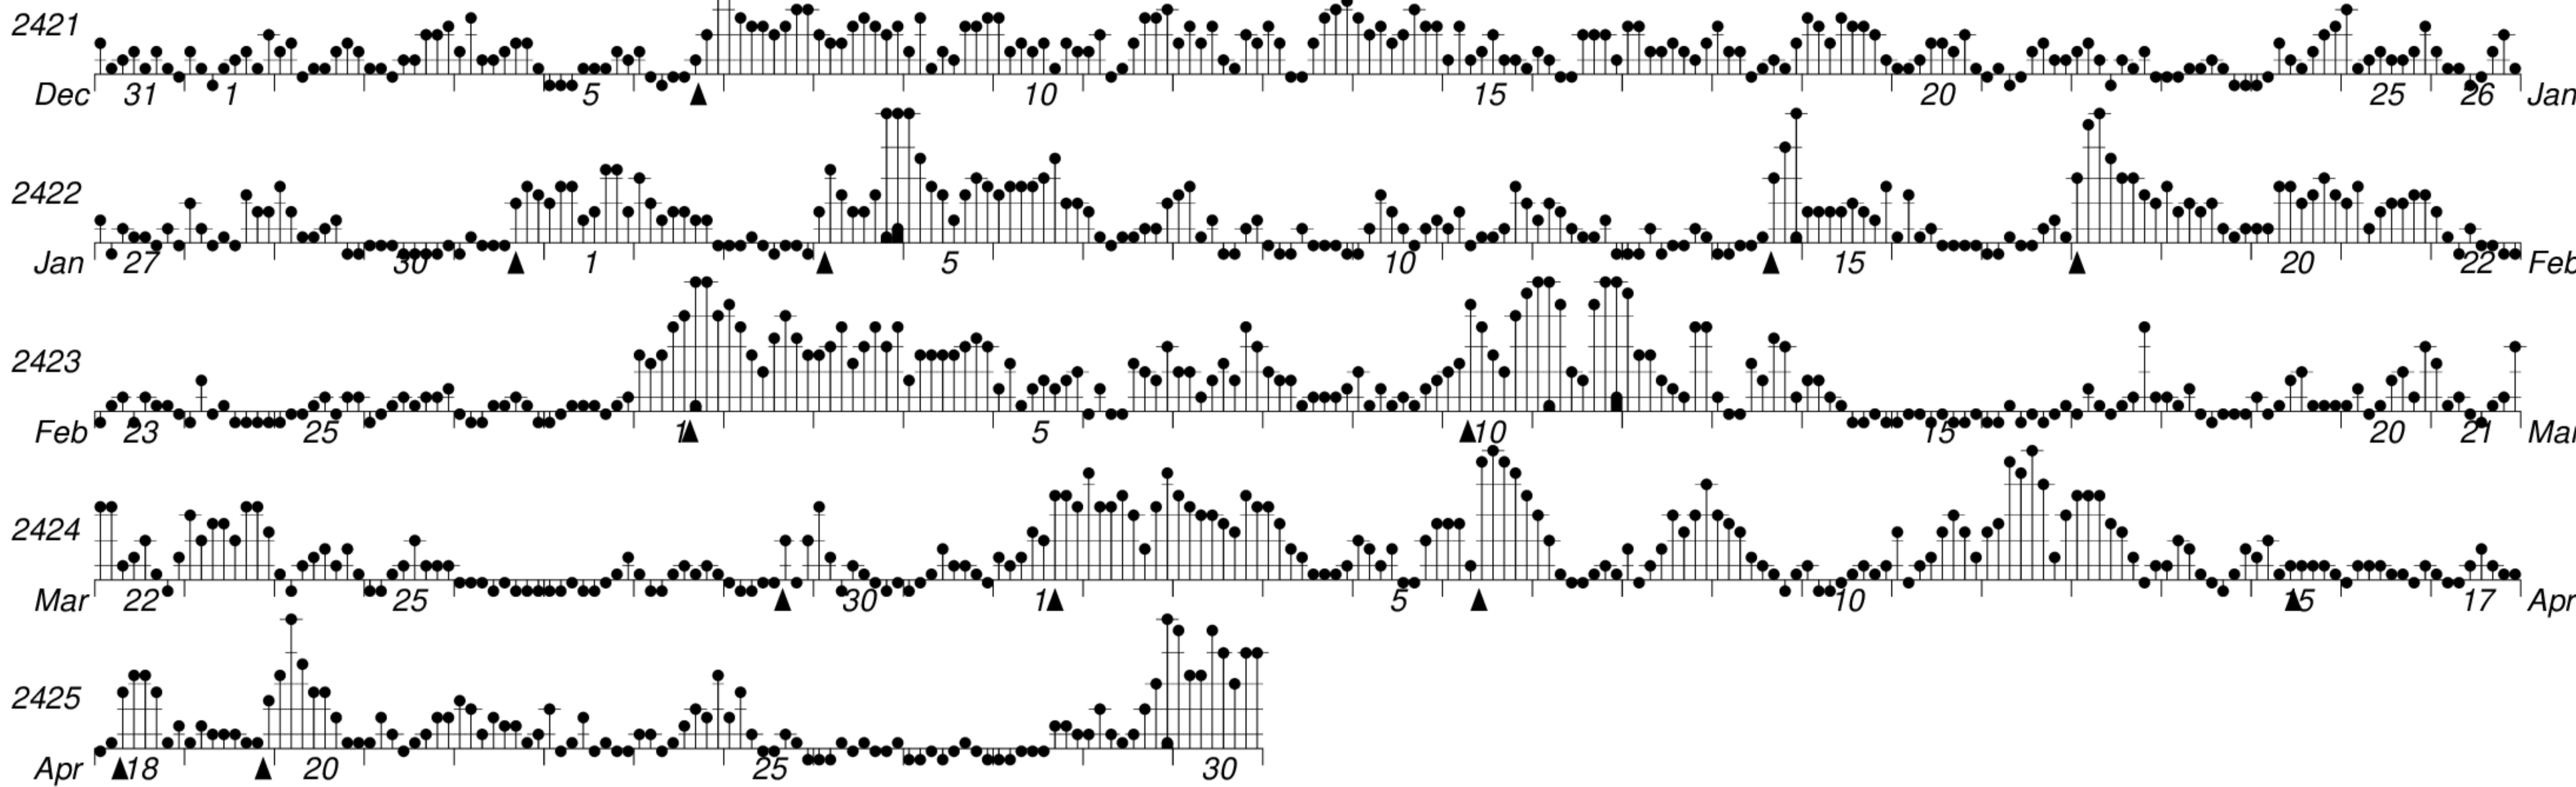

DAYS IN SOLAR ROTATION INTERVAL

1 2 3 4 5 6 7 8 9 10 11 12 13 14 15 16 17 18 19 20 21 22 23 24 25 26 27

ROT.-
NO.

KEY

▲ = sudden commencement

GFZ German Research Centre for Geosciences
**PLANETARY MAGNETIC
THREE-HOUR-RANGE INDICES**

Kp till 2011 Apr 30