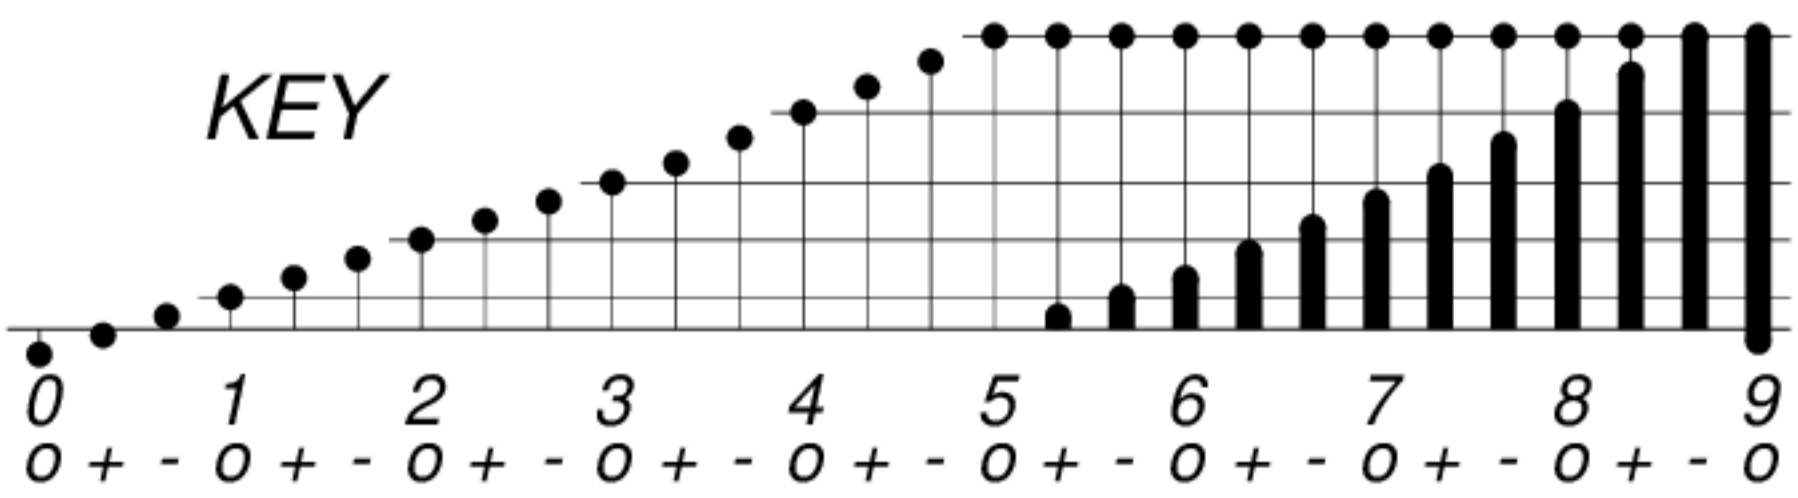

DAYS IN SOLAR ROTATION INTERVAL

1 2 3 4 5 6 7 8 9 10 11 12 13 14 15 16 17 18 19 20 21 22 23 24 25 26 27

ROT.-
NO.

KEY

▲ = sudden commencement

GFZ German Research Centre for Geosciences
**PLANETARY MAGNETIC
THREE-HOUR-RANGE INDICES**

Kp till 2011 Apr 30