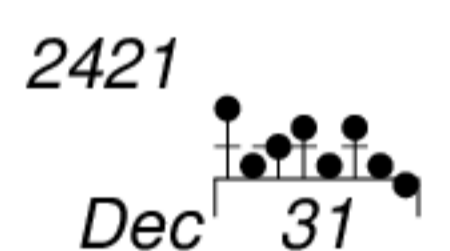

DAYS IN SOLAR ROTATION INTERVAL

1 2 3 4 5 6 7 8 9 10 11 12 13 14 15 16 17 18 19 20 21 22 23 24 25 26 27

ROT.-
NO.

KEY

▲ = sudden commencement

GFZ German Research Centre for Geosciences
**PLANETARY MAGNETIC
THREE-HOUR-RANGE INDICES**