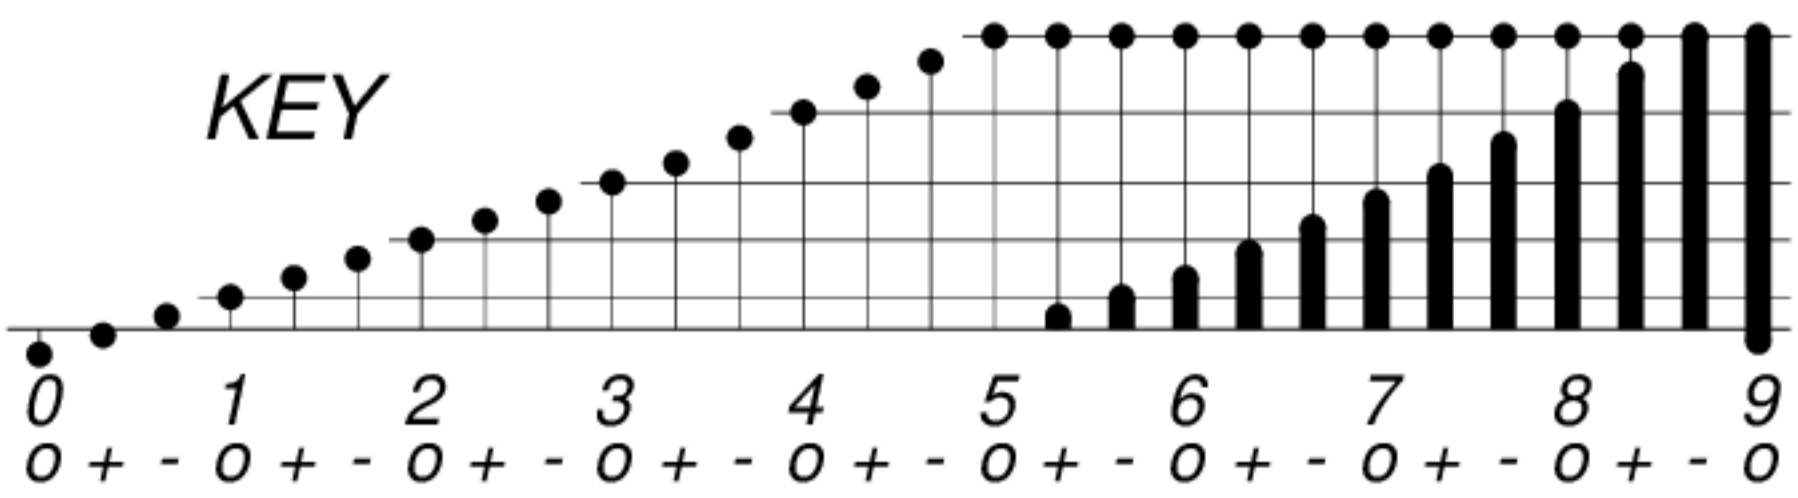

DAYS IN SOLAR ROTATION INTERVAL

1 2 3 4 5 6 7 8 9 10 11 12 13 14 15 16 17 18 19 20 21 22 23 24 25 26 27

ROT.-
NO.

KEY

▲ = sudden commencement

GFZ German Research Centre for Geosciences
**PLANETARY MAGNETIC
THREE-HOUR-RANGE INDICES**

Kp till 2010 Jun 30