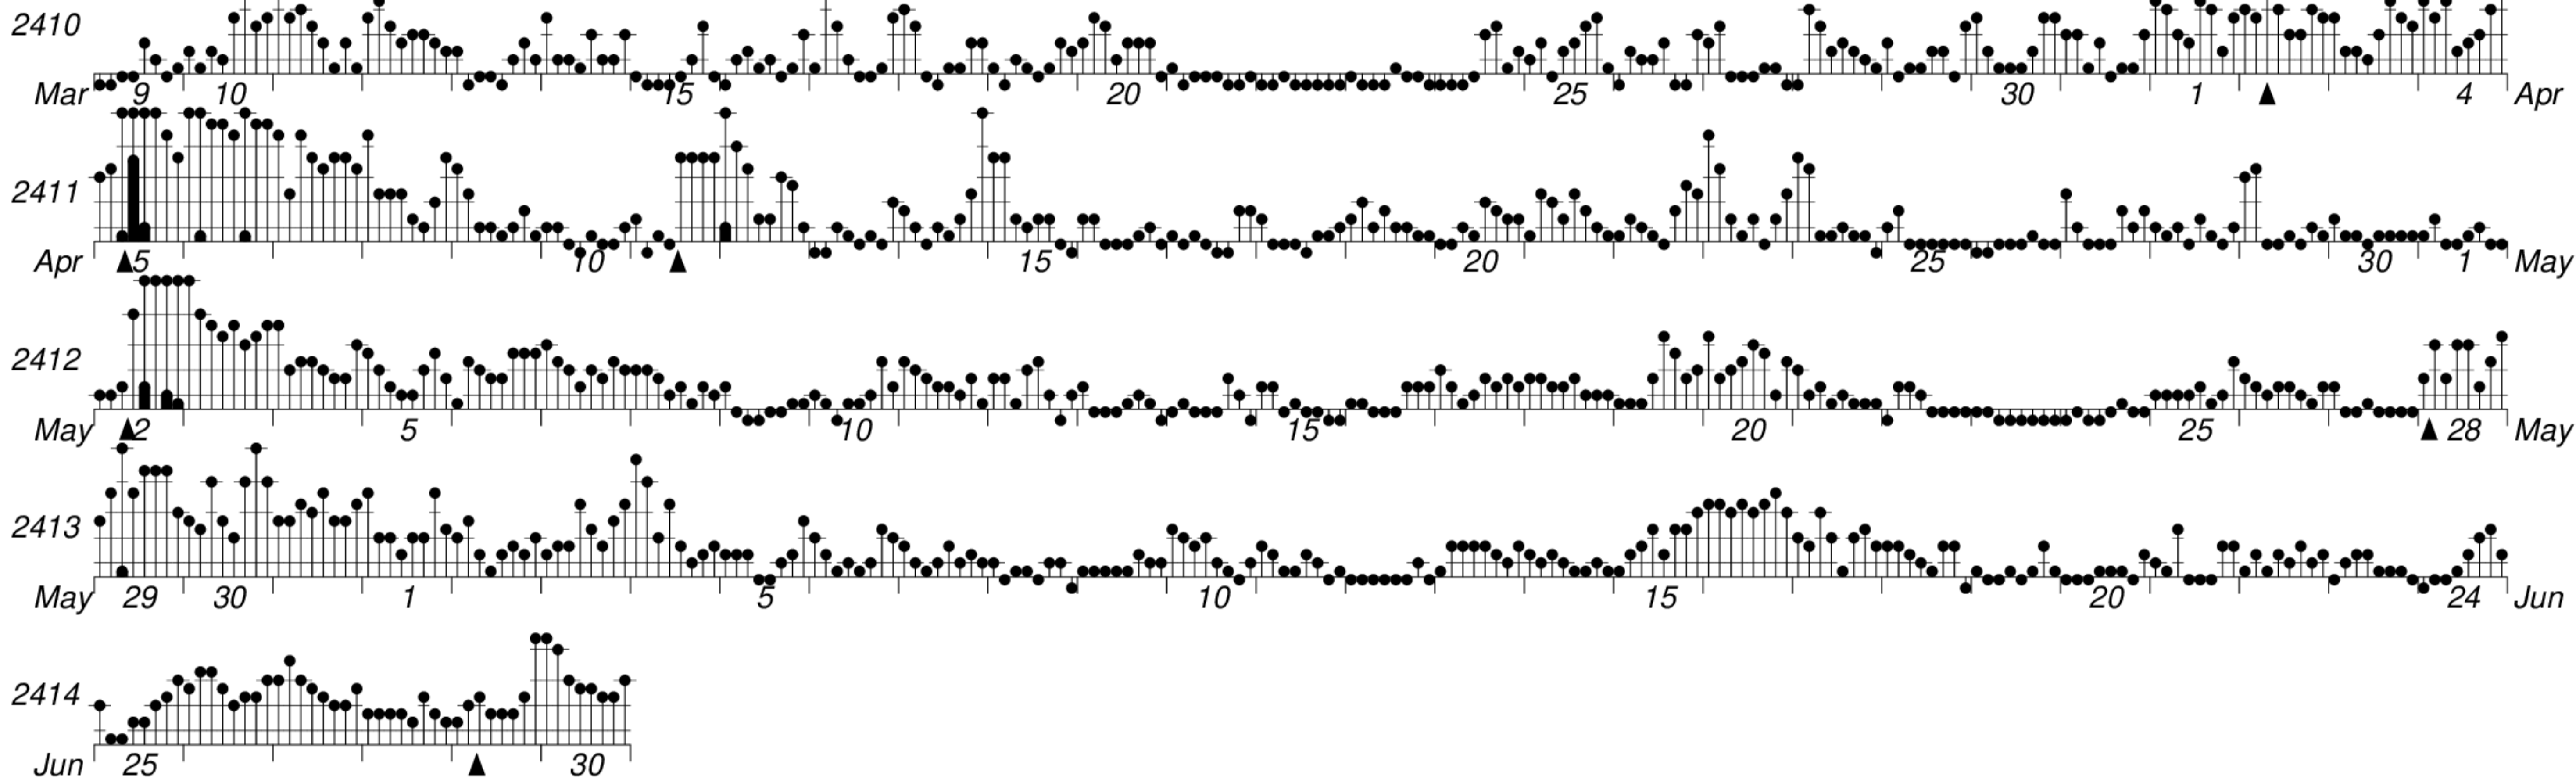

DAYS IN SOLAR ROTATION INTERVAL

1 2 3 4 5 6 7 8 9 10 11 12 13 14 15 16 17 18 19 20 21 22 23 24 25 26 27

ROT.-
NO.

KEY

▲ = sudden commencement

GFZ German Research Centre for Geosciences
**PLANETARY MAGNETIC
THREE-HOUR-RANGE INDICES**

Kp till 2010 Jun 30