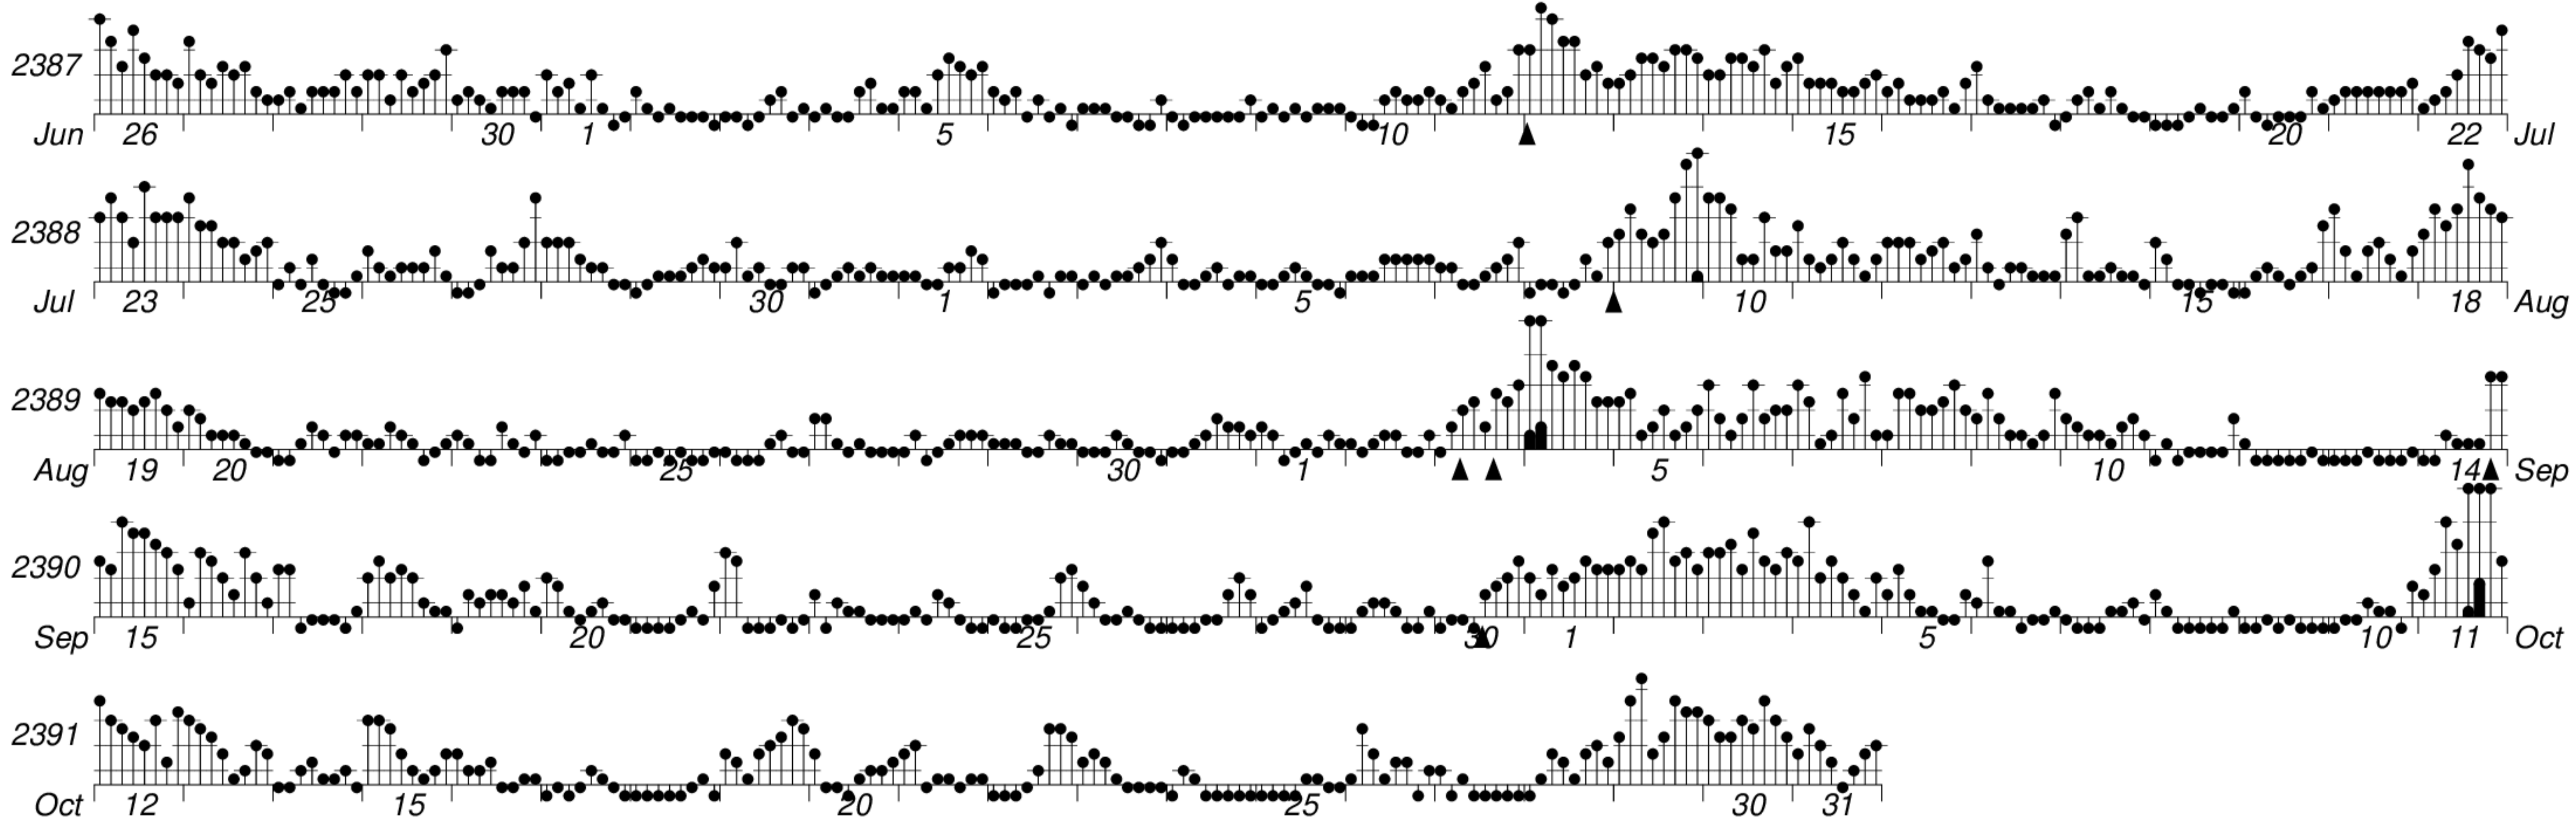

DAYS IN SOLAR ROTATION INTERVAL

1 2 3 4 5 6 7 8 9 10 11 12 13 14 15 16 17 18 19 20 21 22 23 24 25 26 27

ROT.-NO.

KEY

▲ = sudden commencement

GFZ German Research Centre for Geosciences  
**PLANETARY MAGNETIC  
THREE-HOUR-RANGE INDICES**

*Kp till 2008 Oct 31*