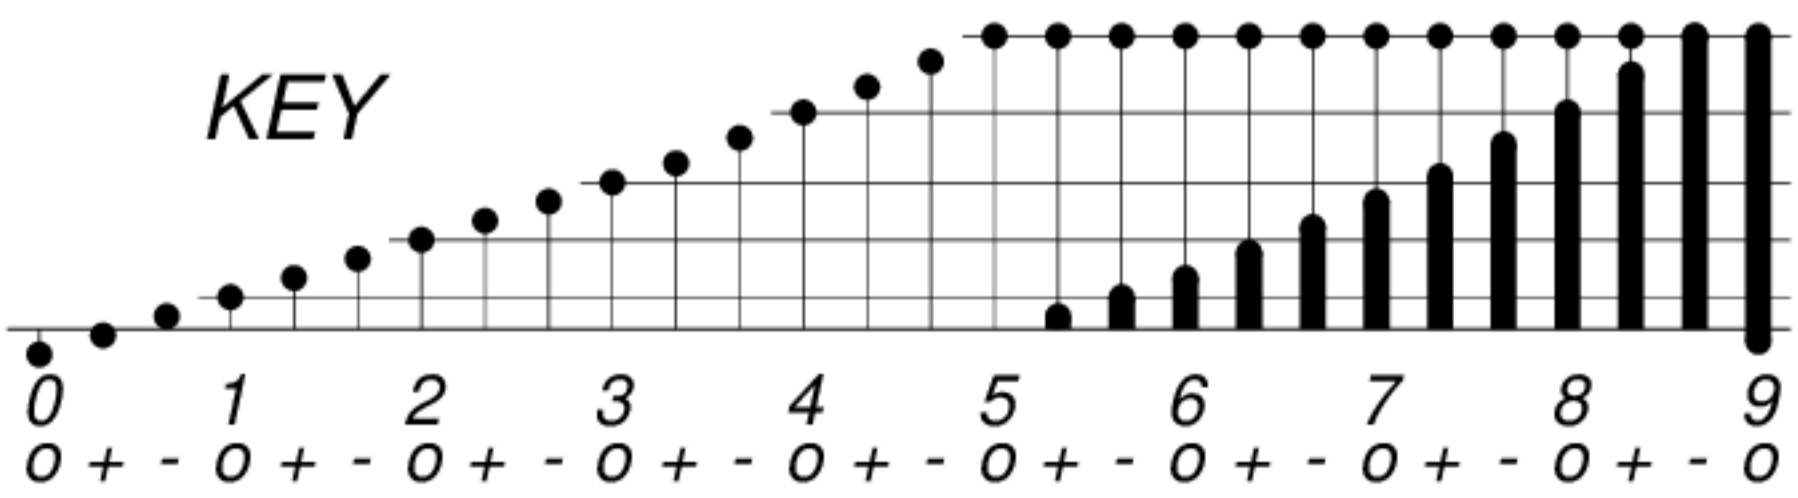

DAYS IN SOLAR ROTATION INTERVAL

1 2 3 4 5 6 7 8 9 10 11 12 13 14 15 16 17 18 19 20 21 22 23 24 25 26 27

ROT.-NO.

KEY

▲ = sudden commencement

GFZ German Research Centre for Geosciences  
**PLANETARY MAGNETIC  
THREE-HOUR-RANGE INDICES**