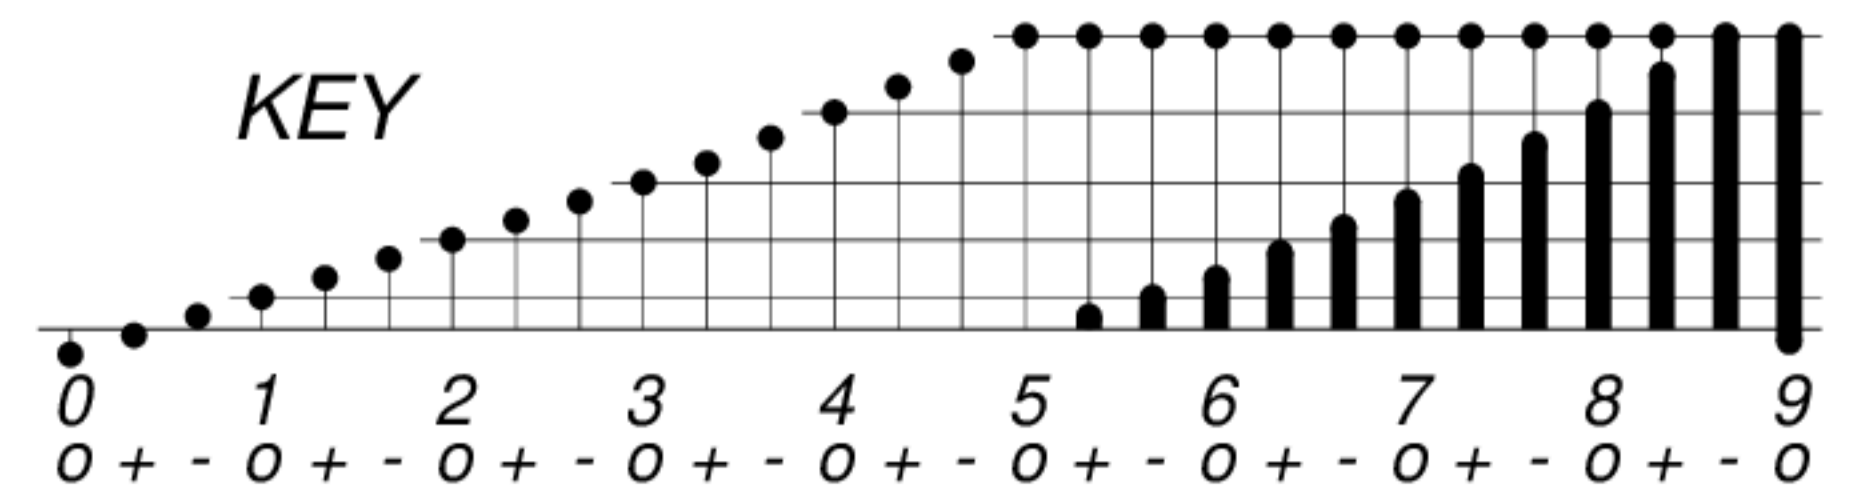

DAYS IN SOLAR ROTATION INTERVAL

1 2 3 4 5 6 7 8 9 10 11 12 13 14 15 16 17 18 19 20 21 22 23 24 25 26 27

ROT.-
NO.

KEY

▲ = sudden commencement

GFZ German Research Centre for Geosciences
**PLANETARY MAGNETIC
 THREE-HOUR-RANGE INDICES**

Kp till 2008 May 31