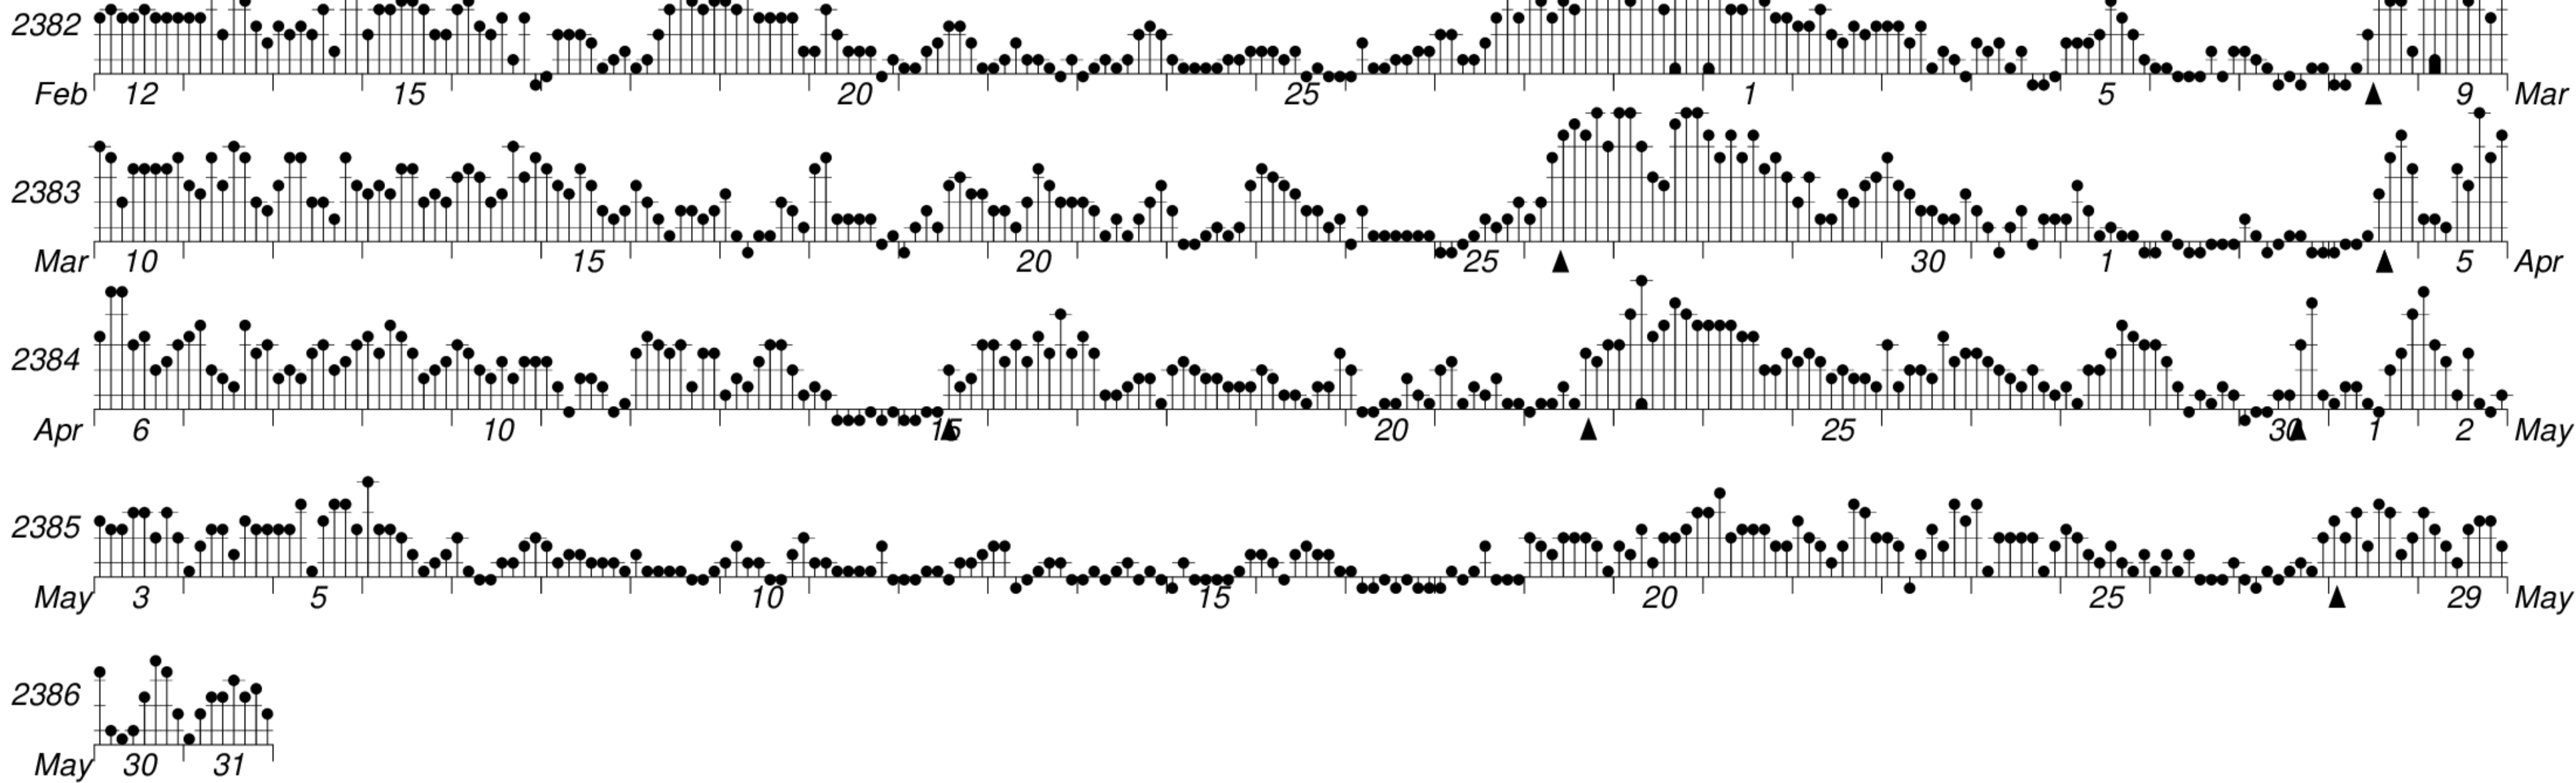

DAYS IN SOLAR ROTATION INTERVAL

1 2 3 4 5 6 7 8 9 10 11 12 13 14 15 16 17 18 19 20 21 22 23 24 25 26 27

ROT.-
NO.

KEY

▲ = sudden commencement

GFZ German Research Centre for Geosciences
**PLANETARY MAGNETIC
 THREE-HOUR-RANGE INDICES**

Kp till 2008 May 31