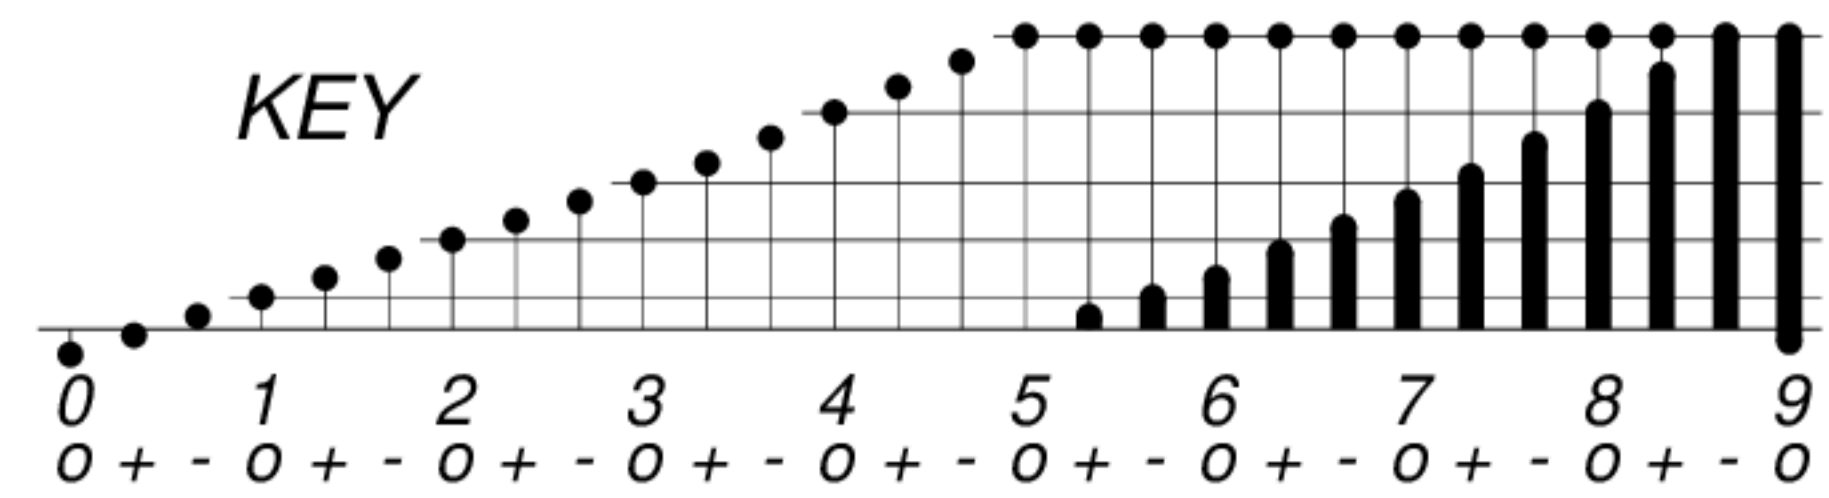

DAYS IN SOLAR ROTATION INTERVAL

1 2 3 4 5 6 7 8 9 10 11 12 13 14 15 16 17 18 19 20 21 22 23 24 25 26 27

ROT.-
NO.

KEY

▲ = sudden commencement

GFZ German Research Centre for Geosciences
**PLANETARY MAGNETIC
THREE-HOUR-RANGE INDICES**

Kp till 2008 Mar 31