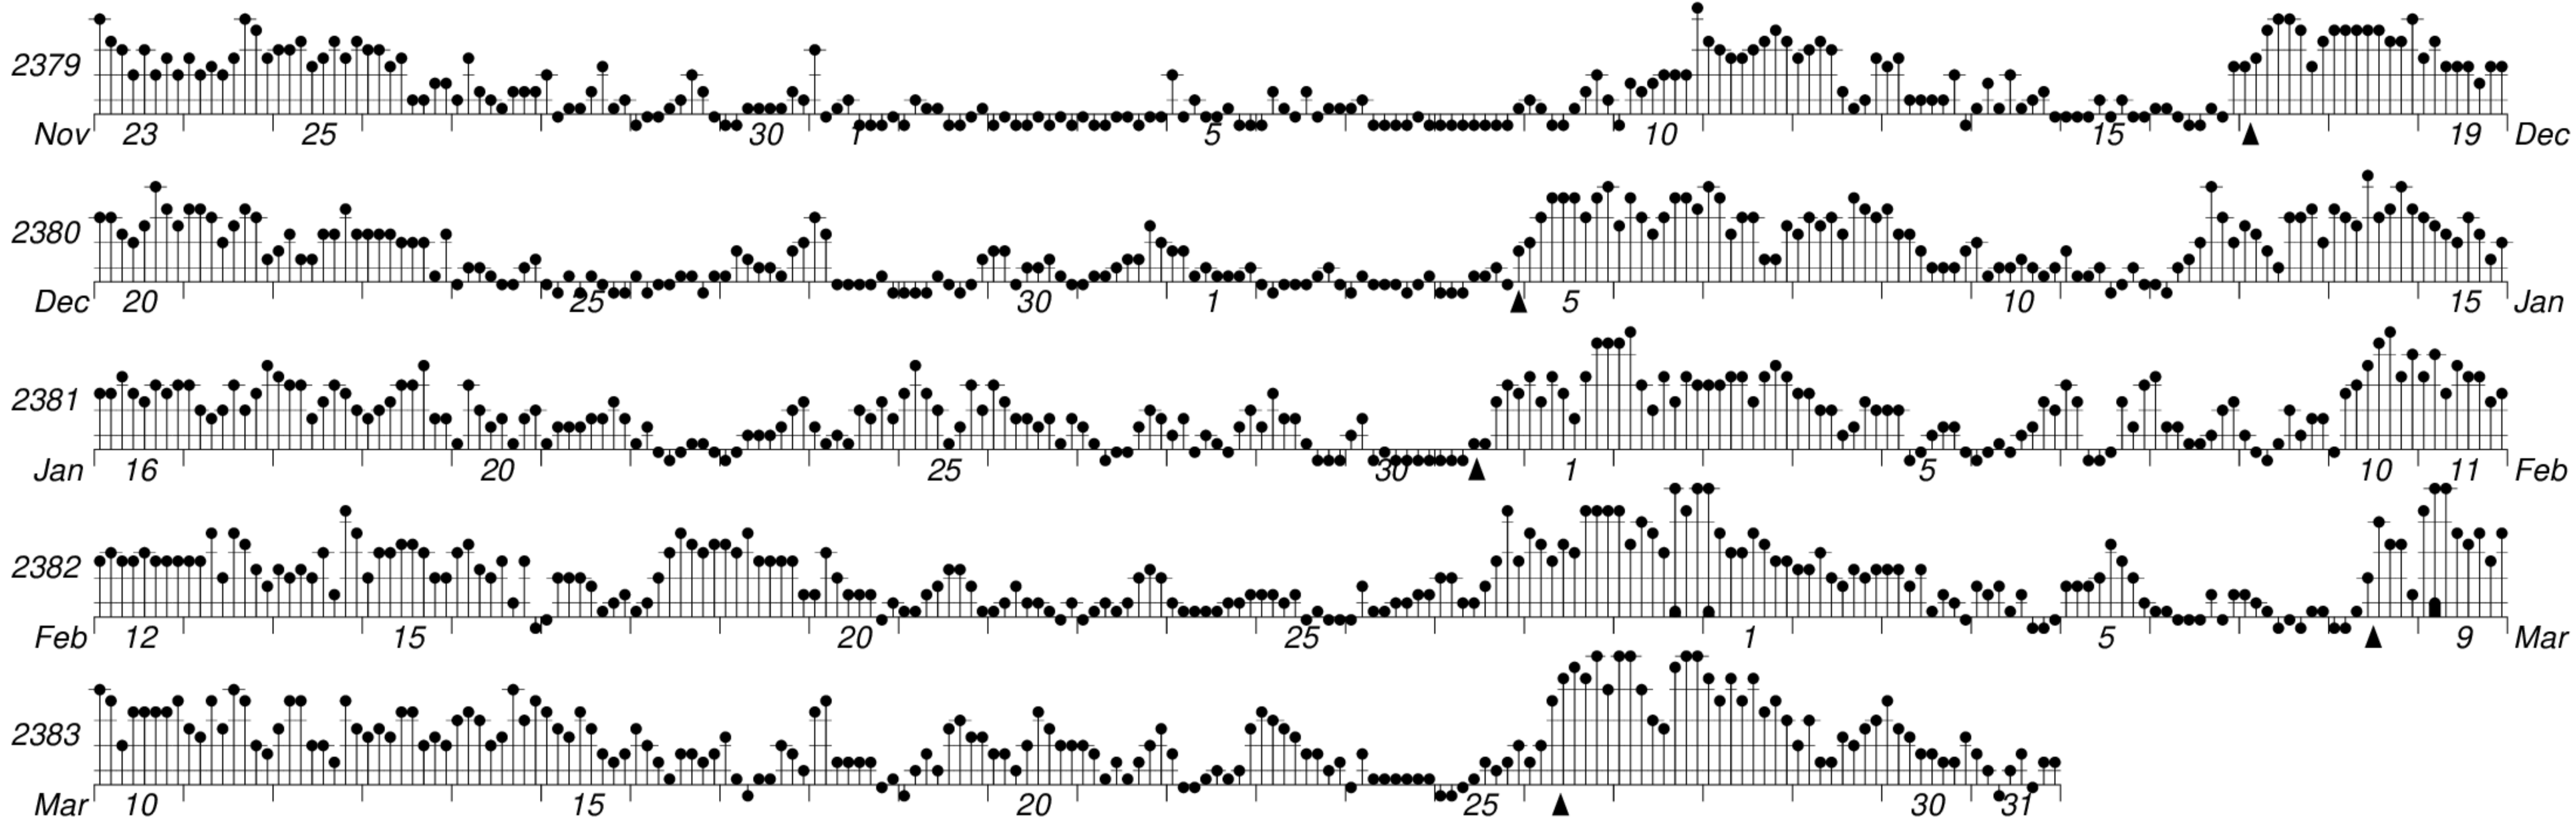

DAYS IN SOLAR ROTATION INTERVAL

1 2 3 4 5 6 7 8 9 10 11 12 13 14 15 16 17 18 19 20 21 22 23 24 25 26 27

ROT.-
NO.

KEY

▲ = sudden commencement

GFZ German Research Centre for Geosciences
**PLANETARY MAGNETIC
THREE-HOUR-RANGE INDICES**

Kp till 2008 Mar 31