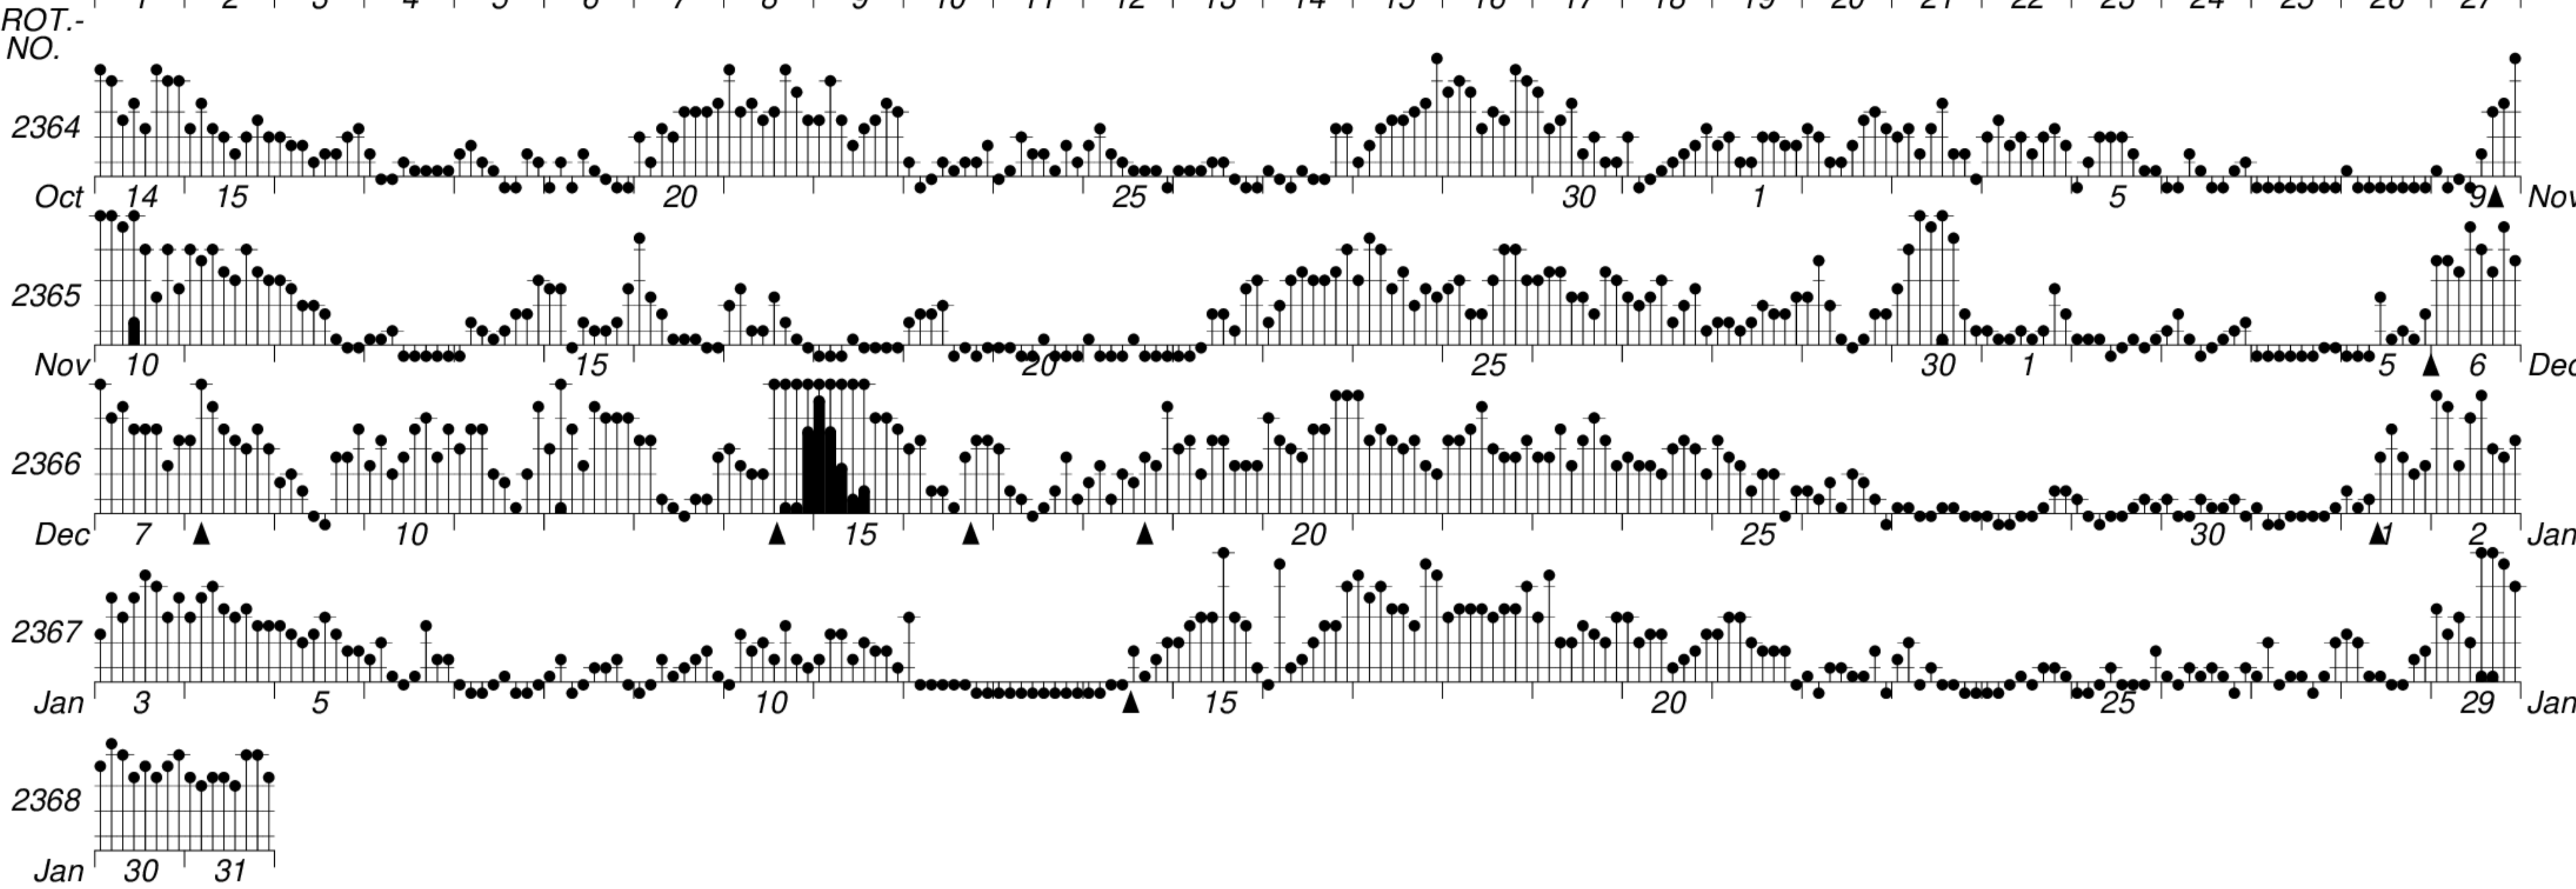

DAYS IN SOLAR ROTATION INTERVAL

1 2 3 4 5 6 7 8 9 10 11 12 13 14 15 16 17 18 19 20 21 22 23 24 25 26 27

KEY

▲ = sudden commencement

GFZ German Research Centre for Geosciences
**PLANETARY MAGNETIC
 THREE-HOUR-RANGE INDICES**

Kp till 2007 Jan 31