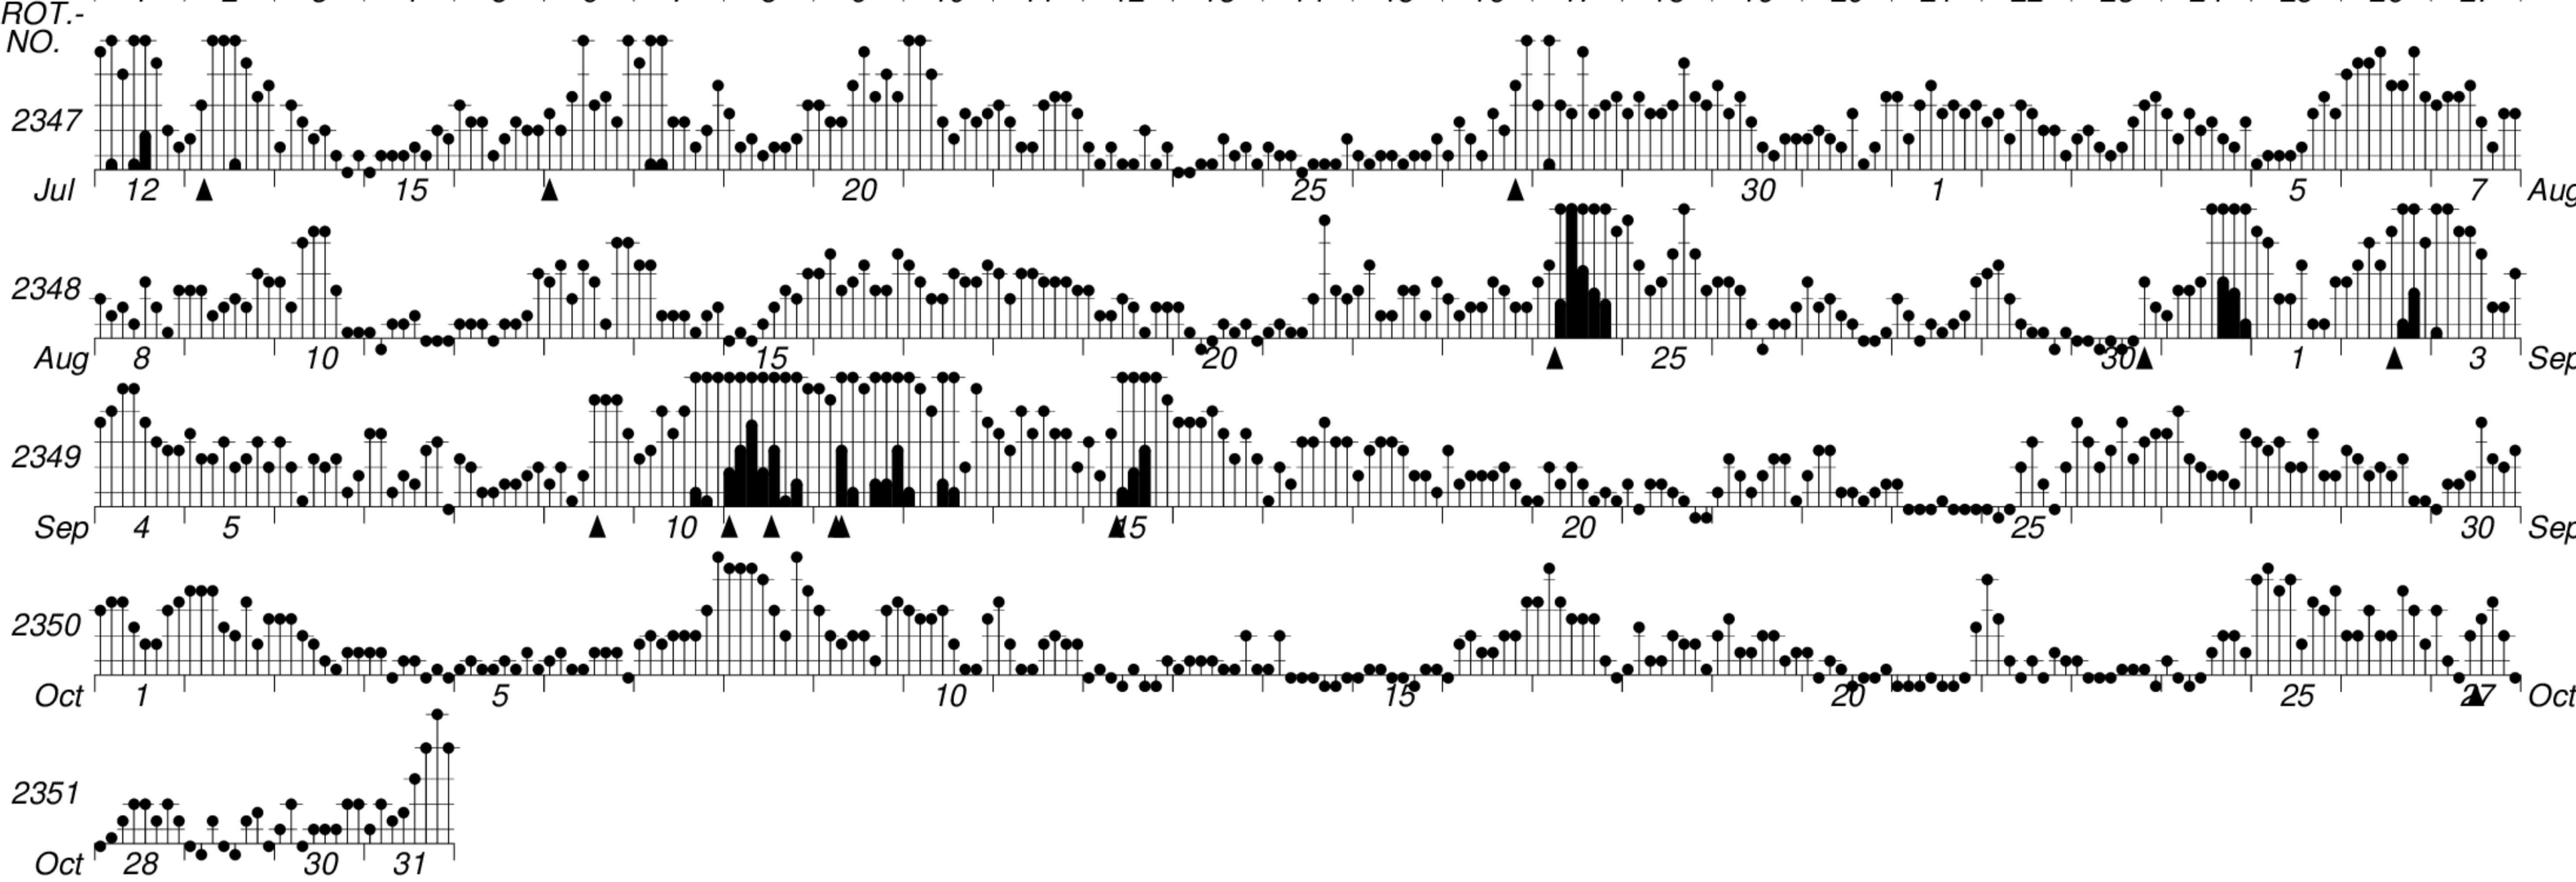

DAYS IN SOLAR ROTATION INTERVAL

1 2 3 4 5 6 7 8 9 10 11 12 13 14 15 16 17 18 19 20 21 22 23 24 25 26 27

KEY

▲ = sudden commencement

GFZ German Research Centre for Geosciences
**PLANETARY MAGNETIC
THREE-HOUR-RANGE INDICES**

Kp till 2005 Oct 31