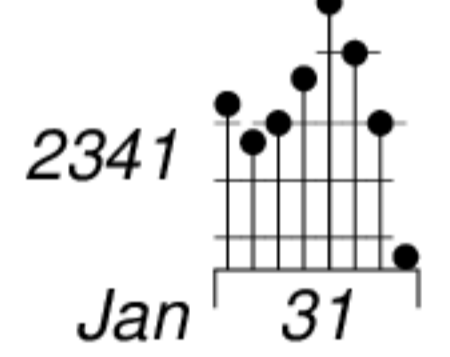

DAYS IN SOLAR ROTATION INTERVAL

1 2 3 4 5 6 7 8 9 10 11 12 13 14 15 16 17 18 19 20 21 22 23 24 25 26 27

ROT.-NO.

KEY

▲ = sudden commencement

GFZ German Research Centre for Geosciences  
**PLANETARY MAGNETIC  
THREE-HOUR-RANGE INDICES**

*Kp till 2005 Jan 31*