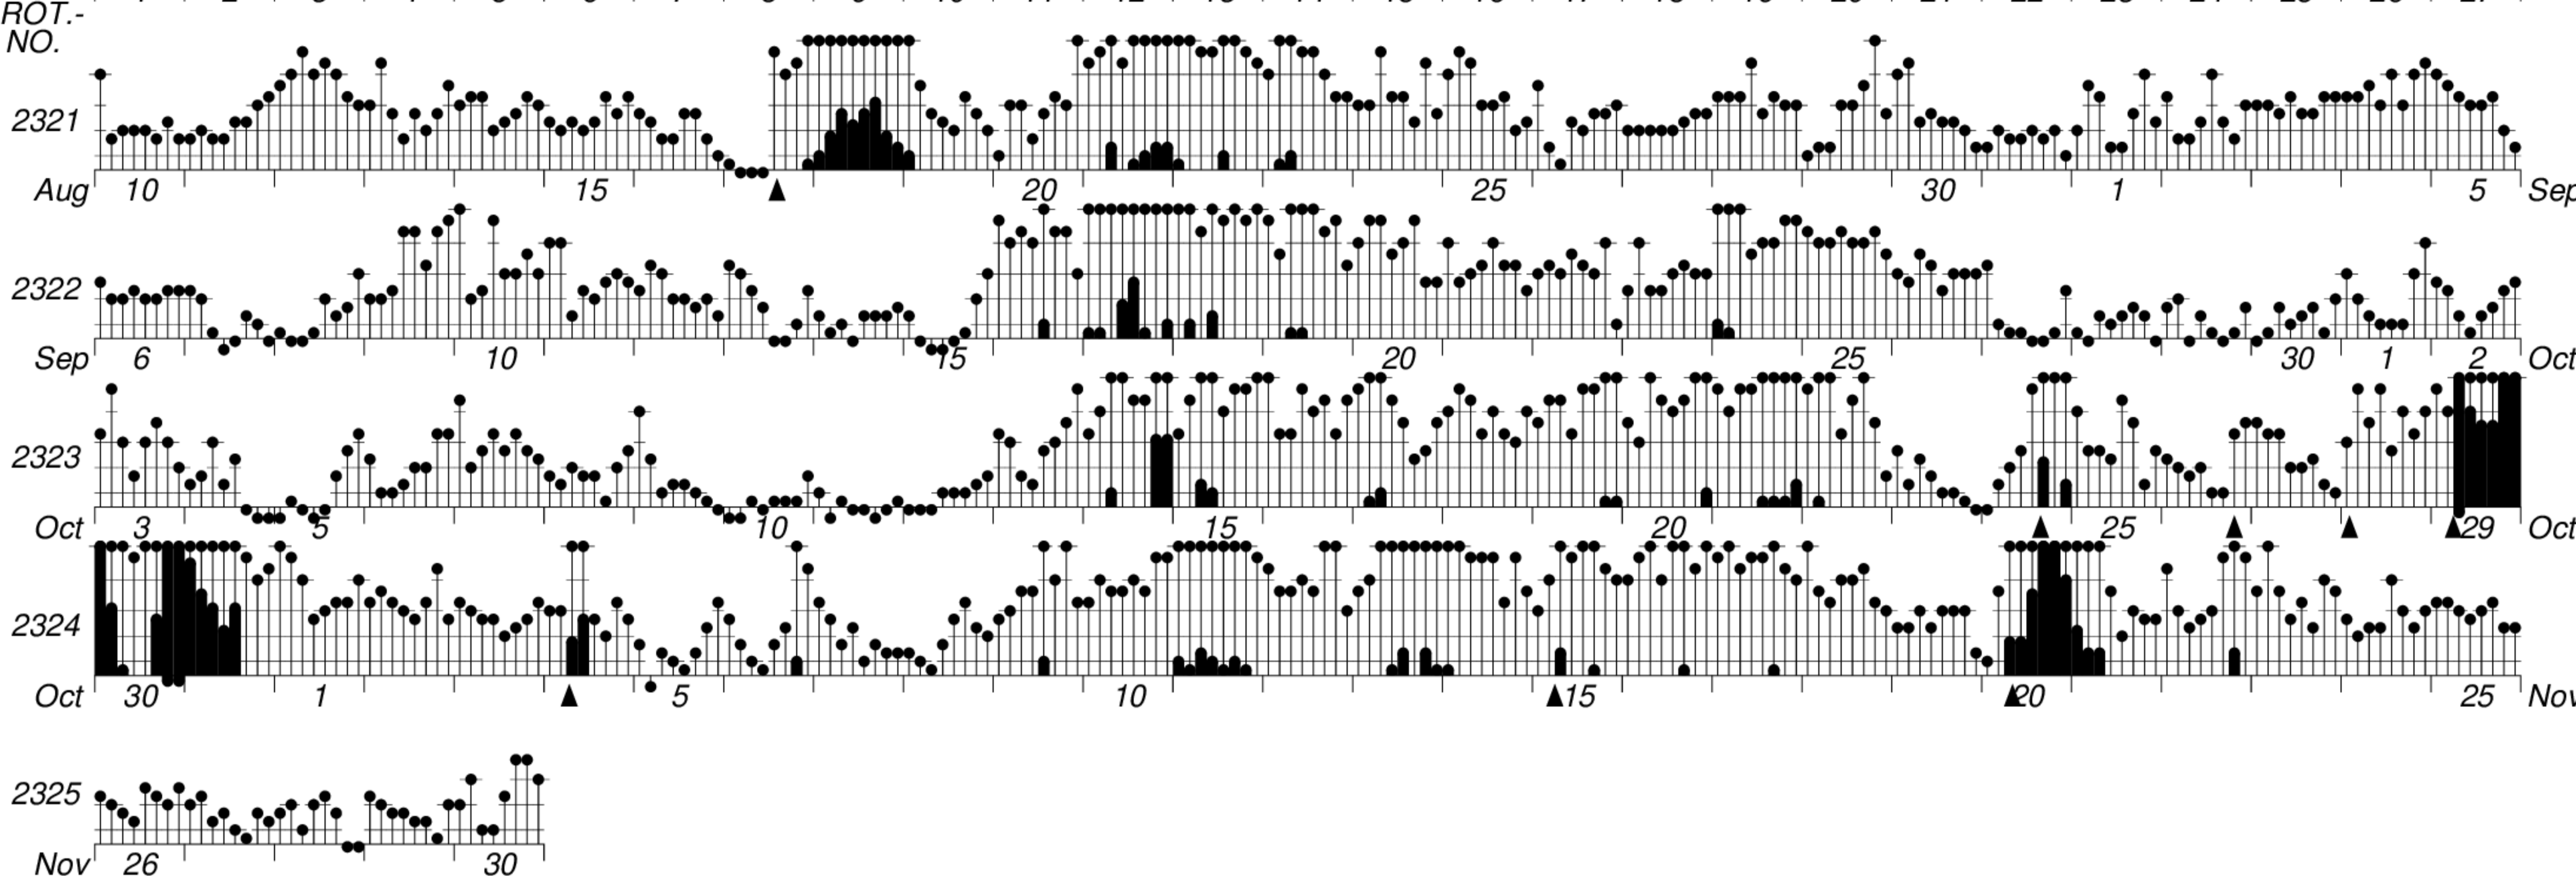

DAYS IN SOLAR ROTATION INTERVAL

1 2 3 4 5 6 7 8 9 10 11 12 13 14 15 16 17 18 19 20 21 22 23 24 25 26 27

KEY

▲ = sudden commencement

GFZ German Research Centre for Geosciences
**PLANETARY MAGNETIC
 THREE-HOUR-RANGE INDICES**
Kp till 2003 Nov 30