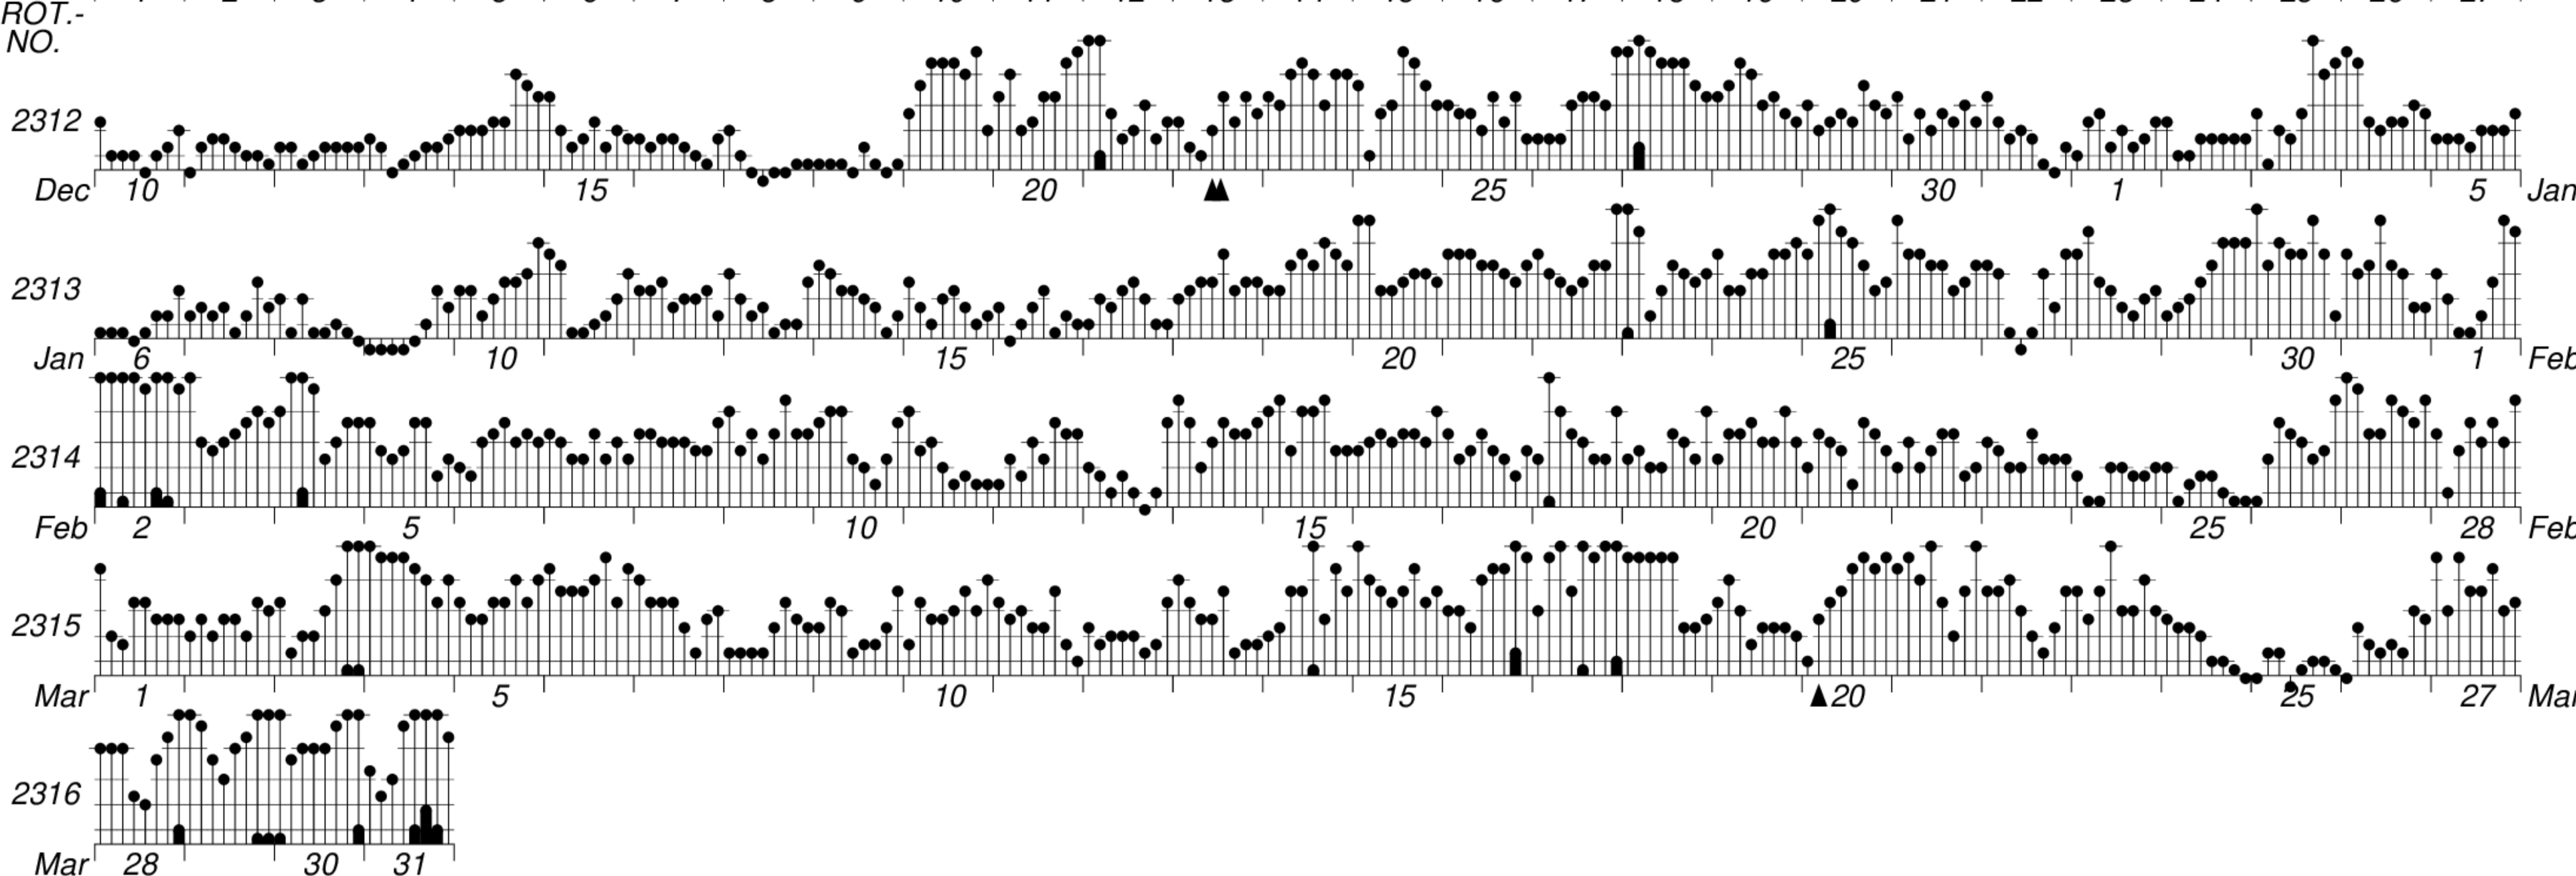

DAYS IN SOLAR ROTATION INTERVAL

1 2 3 4 5 6 7 8 9 10 11 12 13 14 15 16 17 18 19 20 21 22 23 24 25 26 27

KEY

▲ = sudden commencement

GFZ German Research Centre for Geosciences
**PLANETARY MAGNETIC
 THREE-HOUR-RANGE INDICES**

Kp till 2003 Mar 31