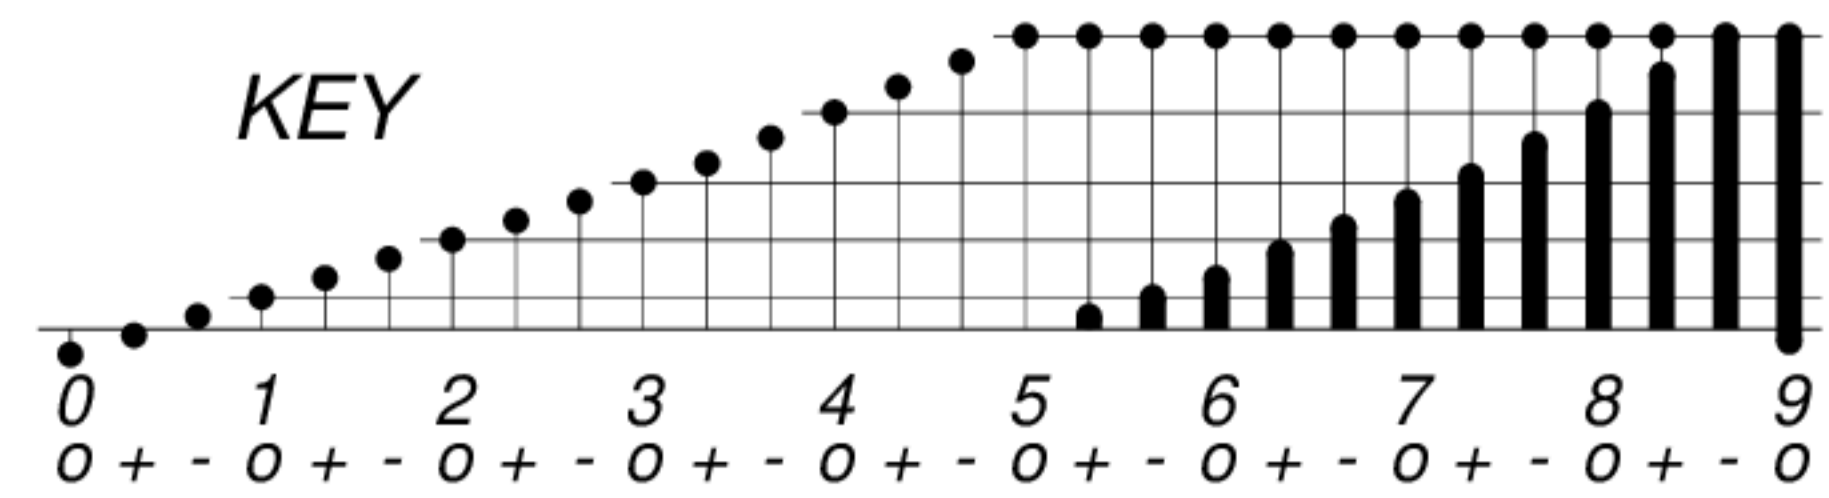

DAYS IN SOLAR ROTATION INTERVAL

1 2 3 4 5 6 7 8 9 10 11 12 13 14 15 16 17 18 19 20 21 22 23 24 25 26 27

KEY

▲ = sudden commencement

GFZ German Research Centre for Geosciences
**PLANETARY MAGNETIC
 THREE-HOUR-RANGE INDICES**

Kp till 2003 Mar 31