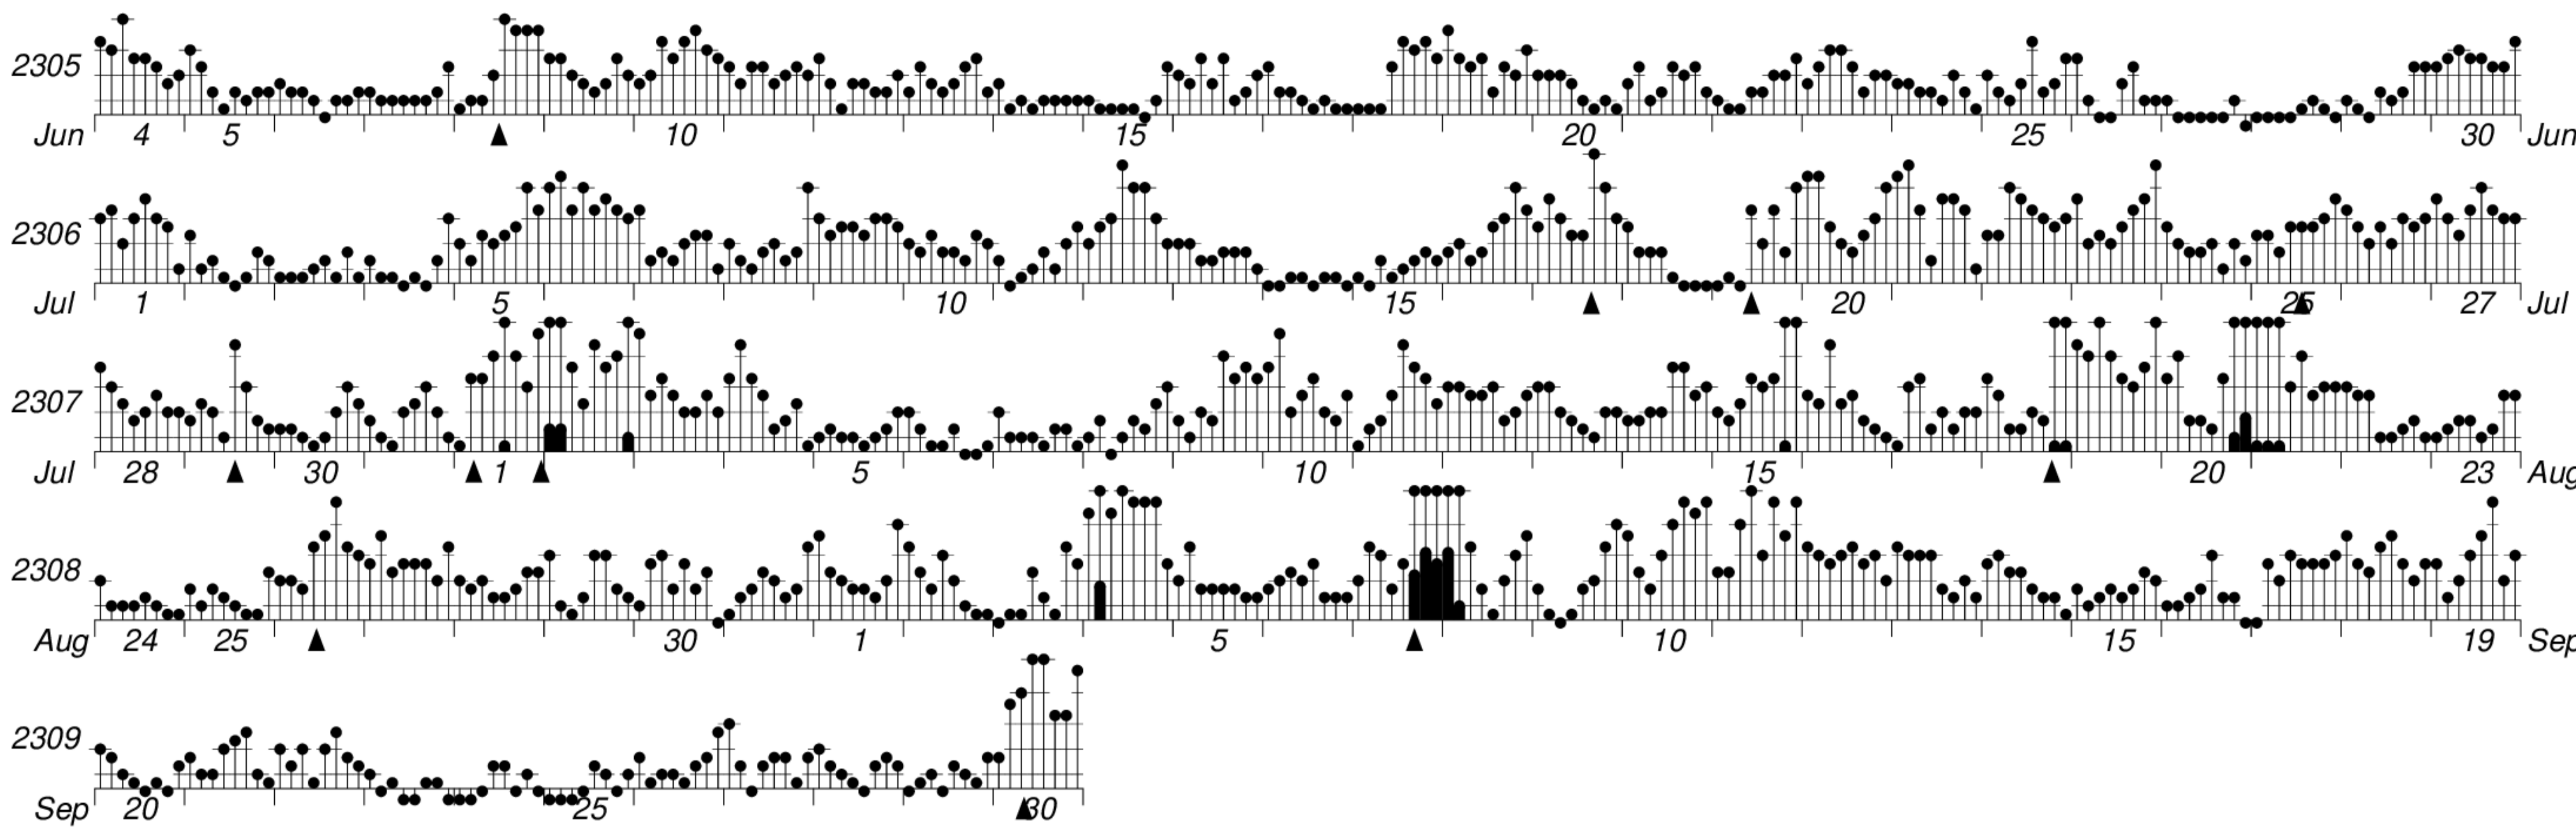

DAYS IN SOLAR ROTATION INTERVAL

1 2 3 4 5 6 7 8 9 10 11 12 13 14 15 16 17 18 19 20 21 22 23 24 25 26 27

ROT.-
NO.

KEY

▲ = sudden commencement

GFZ German Research Centre for Geosciences
**PLANETARY MAGNETIC
 THREE-HOUR-RANGE INDICES**

Kp till 2002 Sep 30