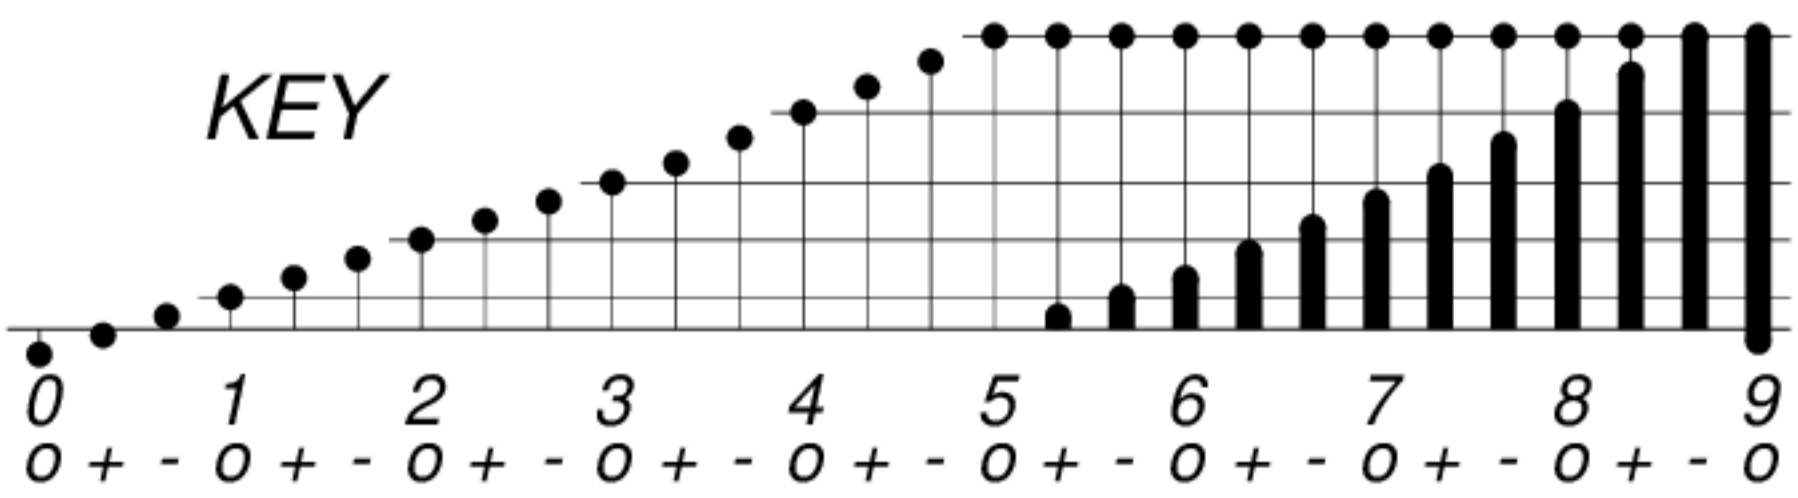

DAYS IN SOLAR ROTATION INTERVAL

1 2 3 4 5 6 7 8 9 10 11 12 13 14 15 16 17 18 19 20 21 22 23 24 25 26 27

ROT.-
NO.

KEY

▲ = sudden commencement

GFZ German Research Centre for Geosciences
**PLANETARY MAGNETIC
 THREE-HOUR-RANGE INDICES**

Kp till 2002 Sep 30