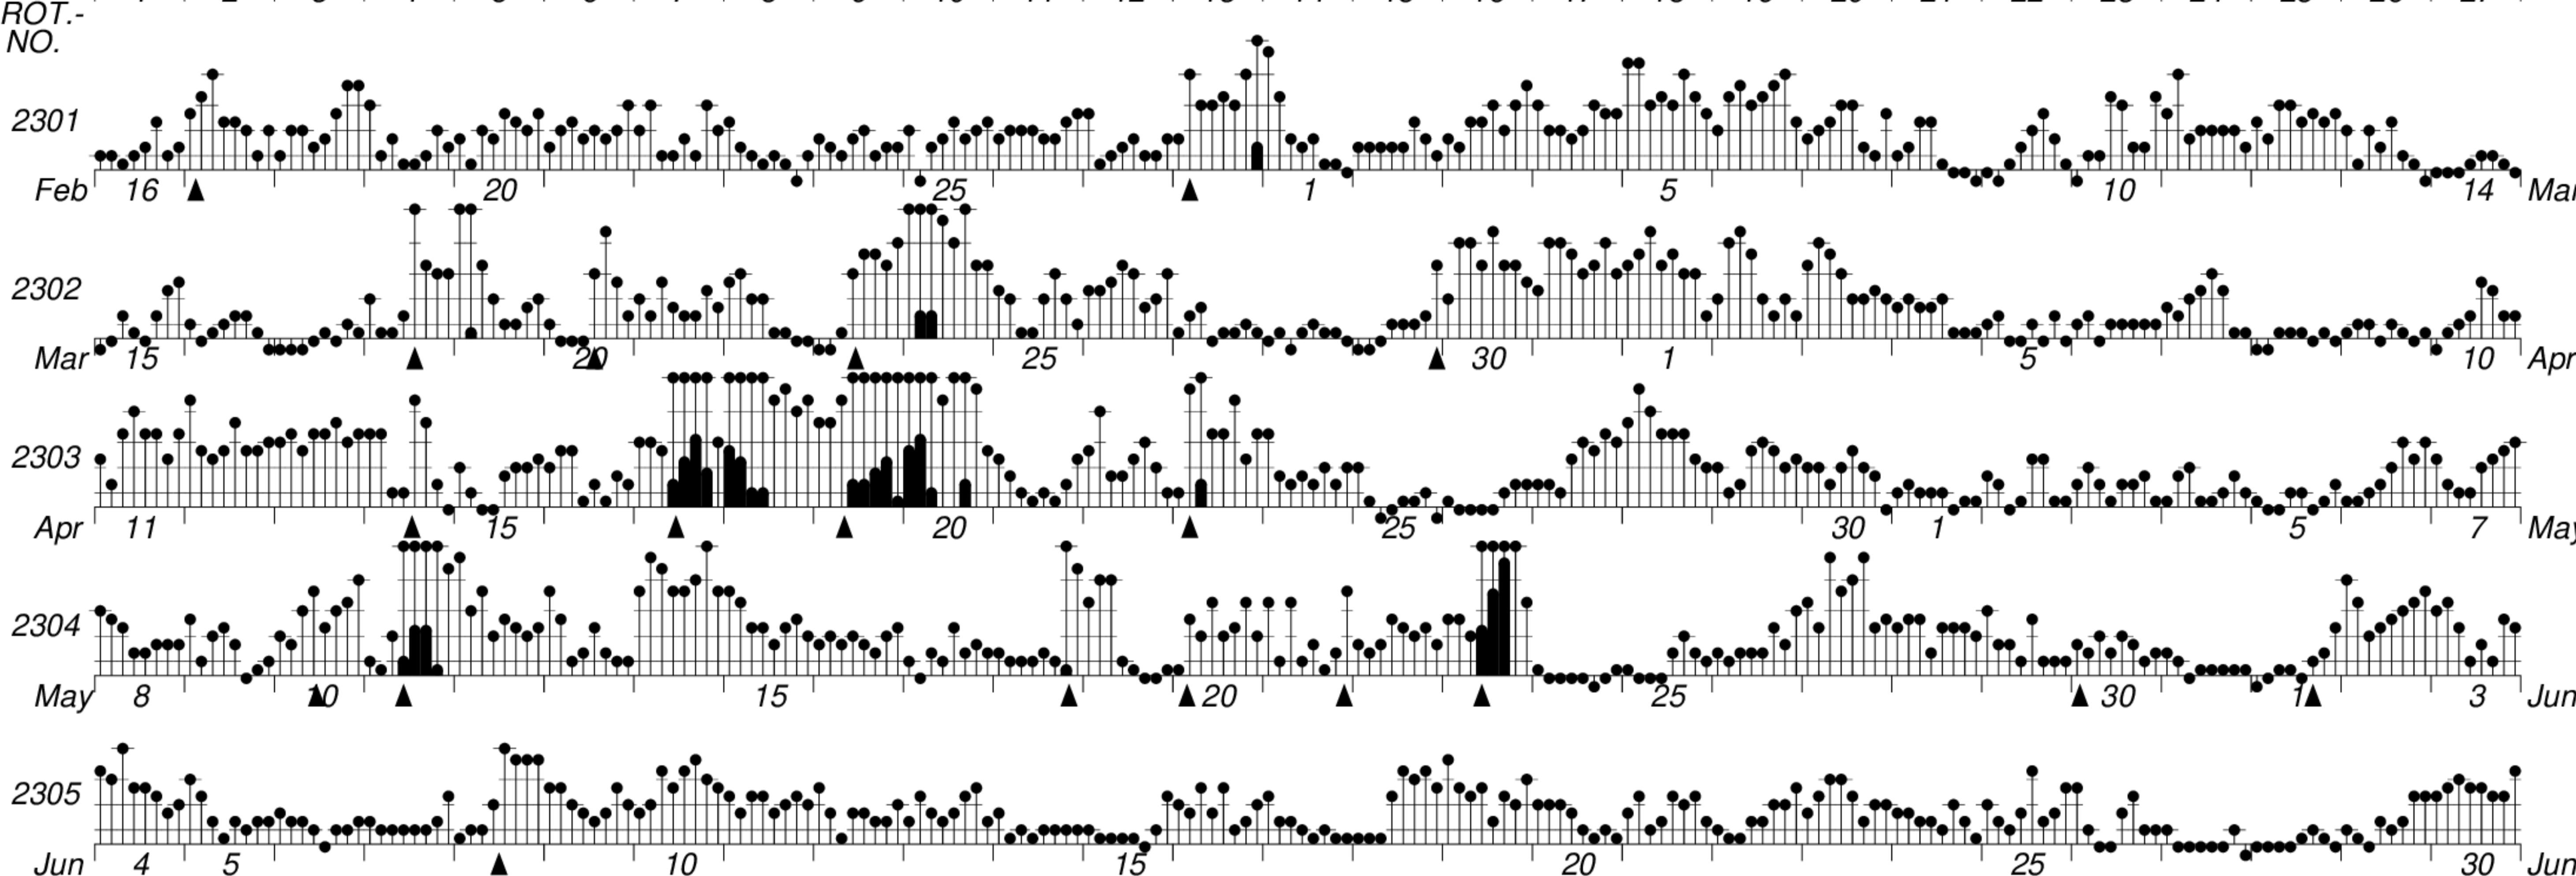

DAYS IN SOLAR ROTATION INTERVAL

1 2 3 4 5 6 7 8 9 10 11 12 13 14 15 16 17 18 19 20 21 22 23 24 25 26 27

KEY

▲ = sudden commencement

GFZ German Research Centre for Geosciences
**PLANETARY MAGNETIC
 THREE-HOUR-RANGE INDICES**
Kp till 2002 Jun 30