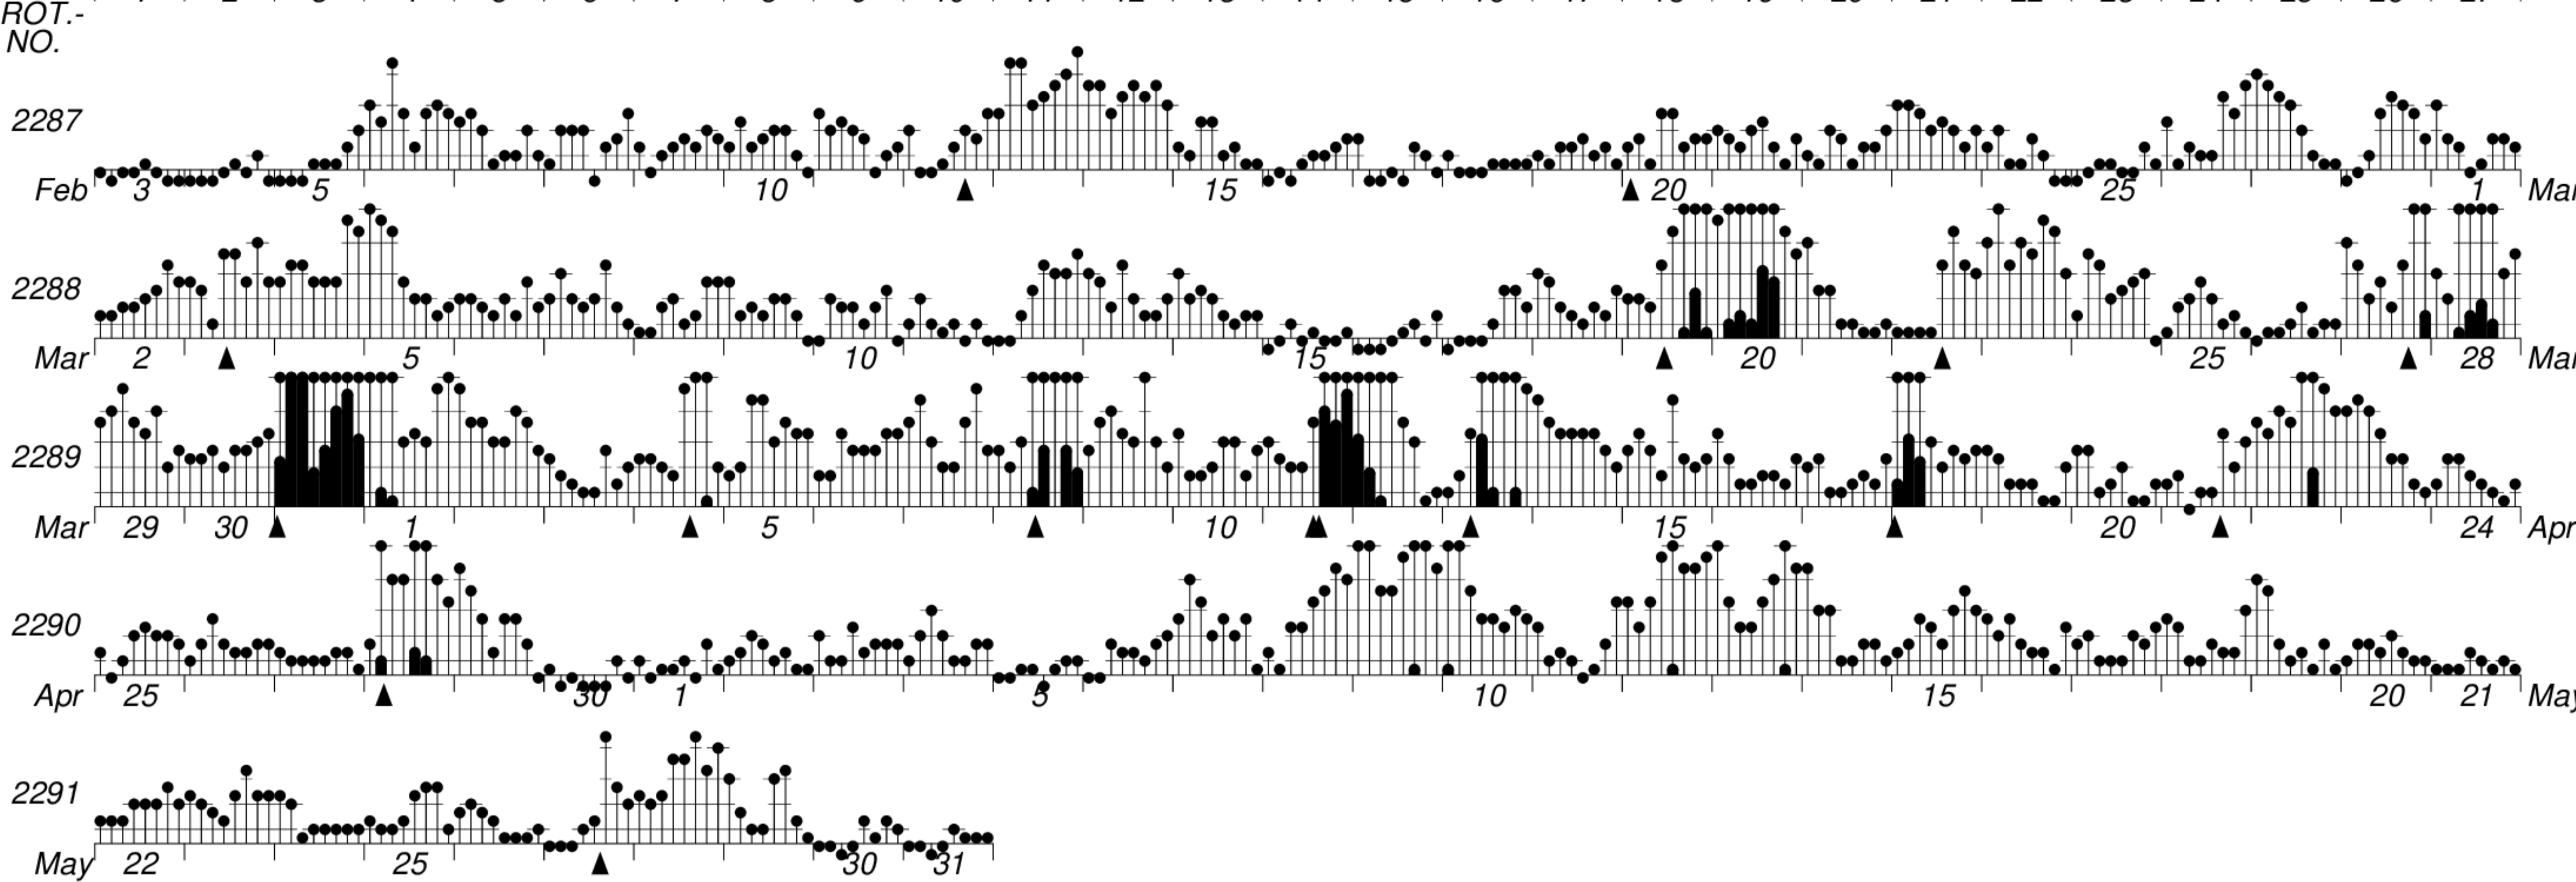

DAYS IN SOLAR ROTATION INTERVAL

1 2 3 4 5 6 7 8 9 10 11 12 13 14 15 16 17 18 19 20 21 22 23 24 25 26 27

KEY

▲ = sudden commencement

GFZ German Research Centre for Geosciences  
**PLANETARY MAGNETIC  
 THREE-HOUR-RANGE INDICES**

*Kp till 2001 May 31*